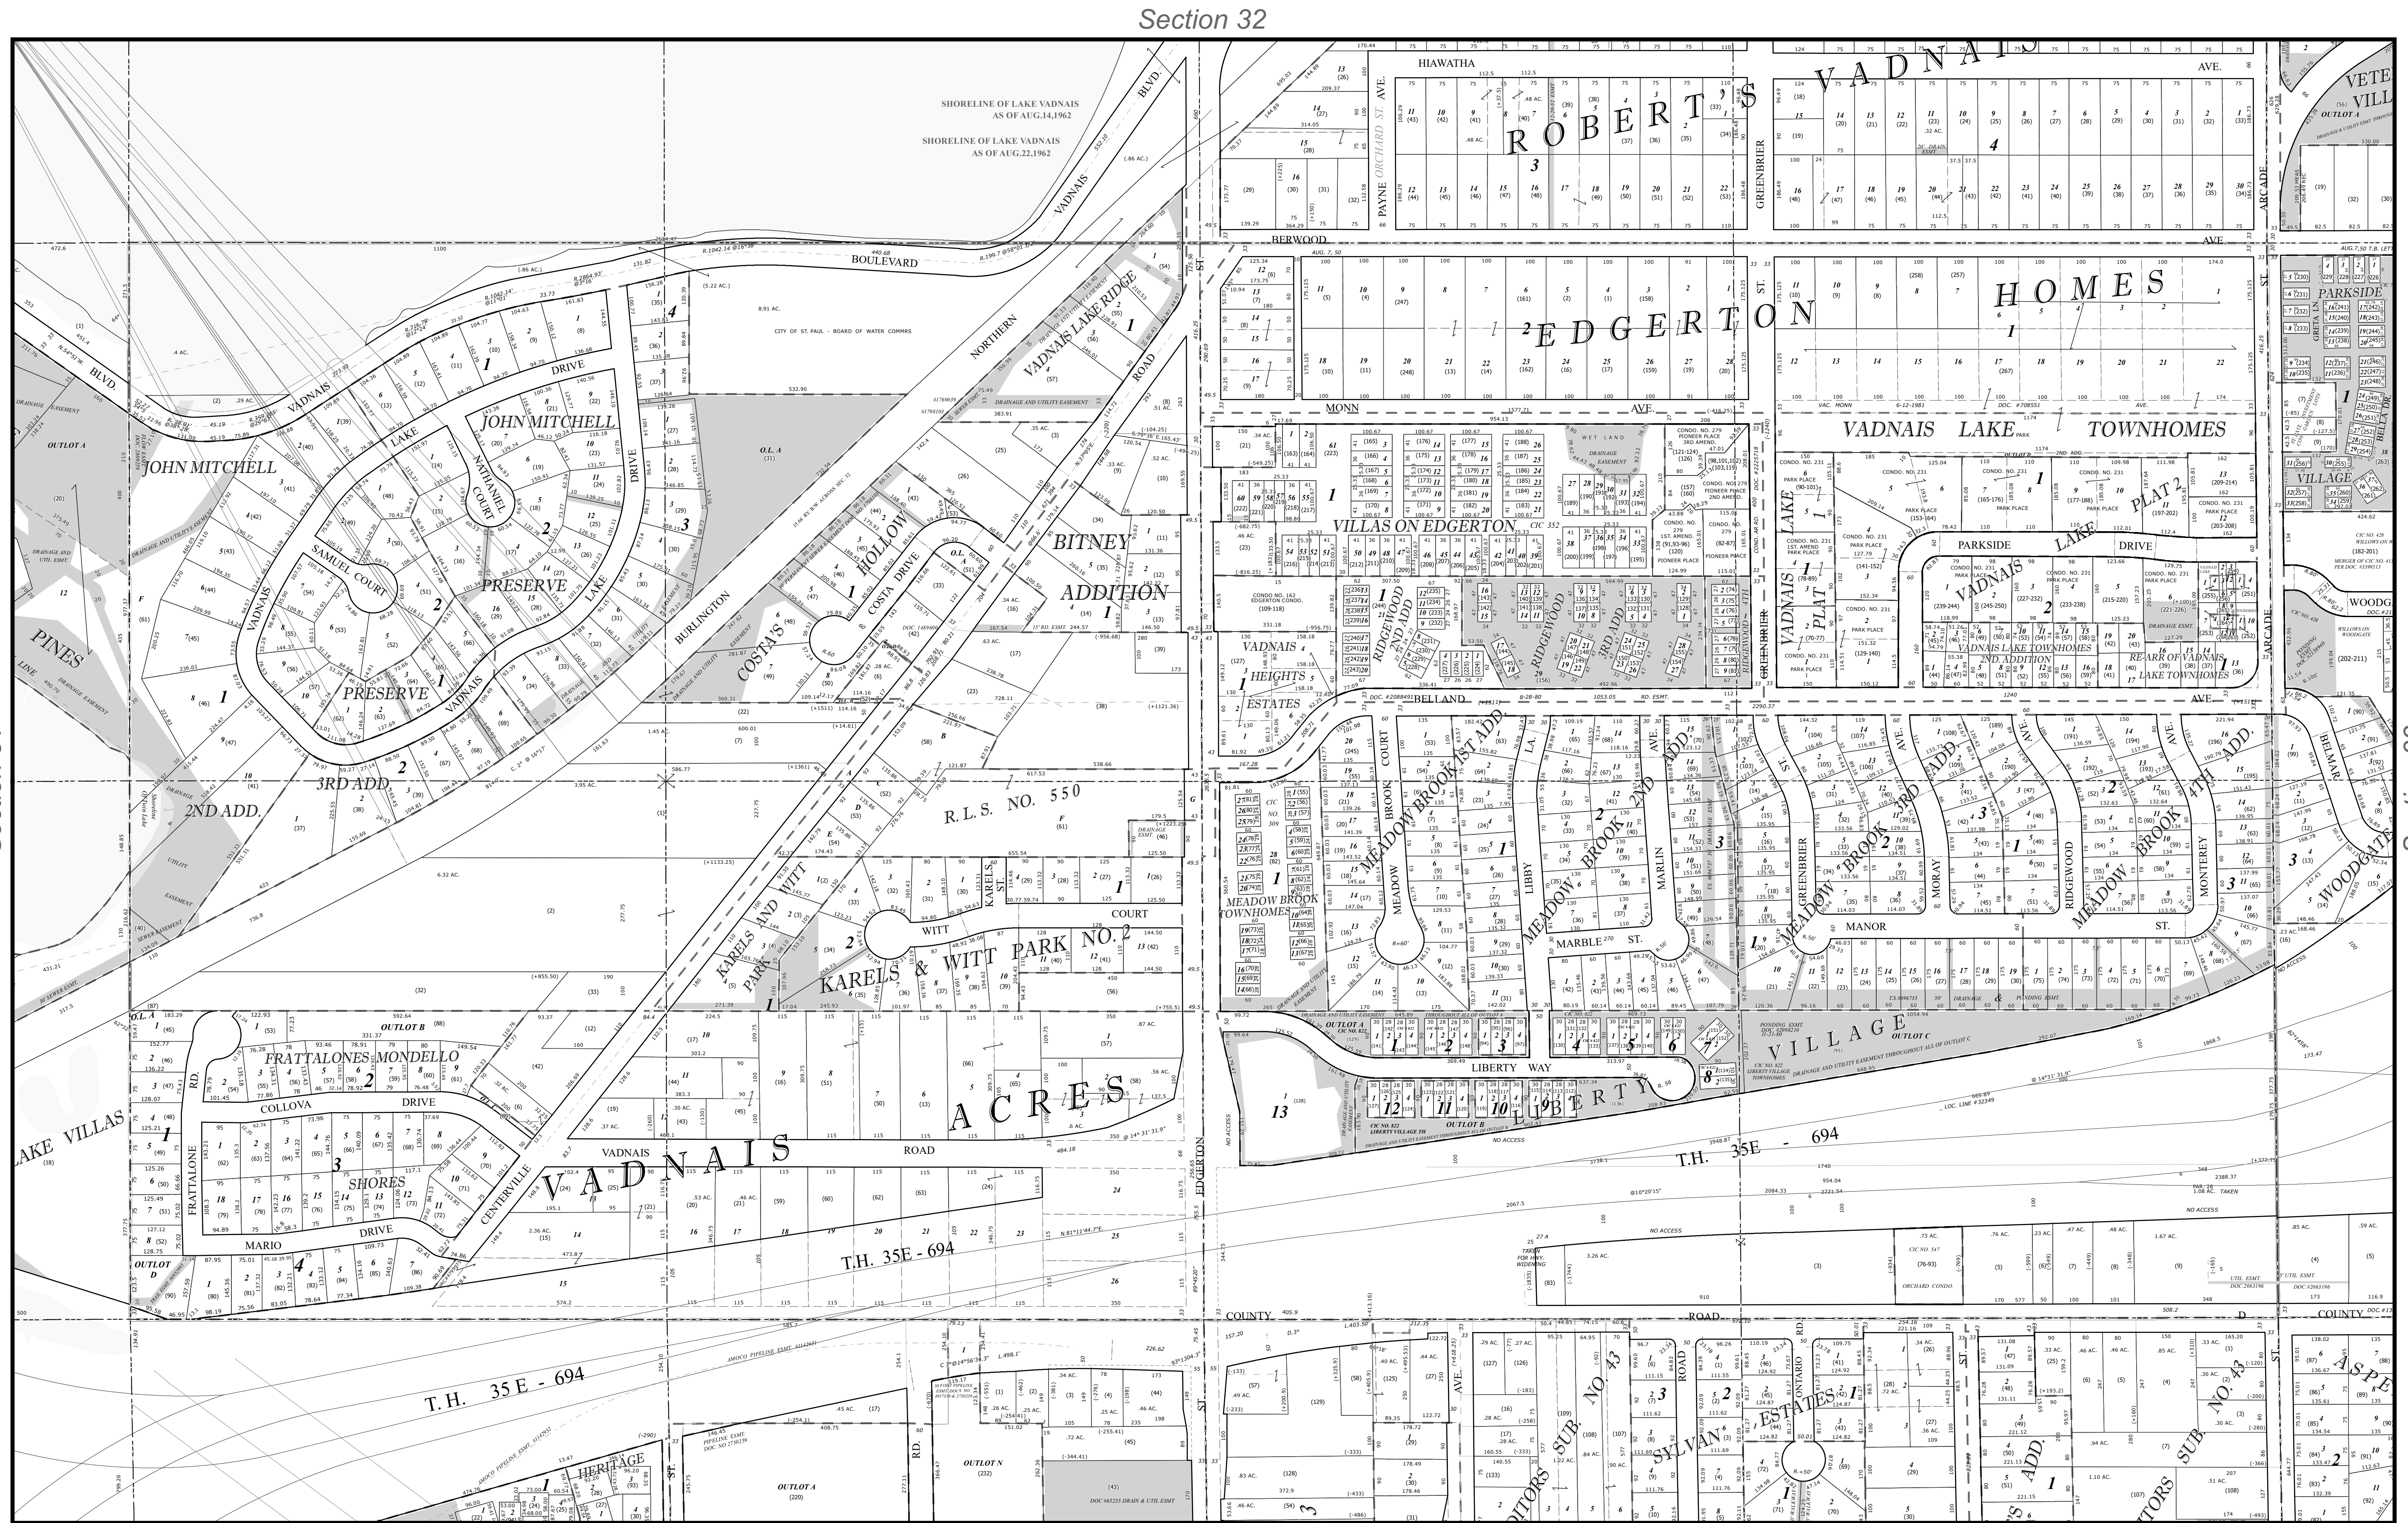

Ramsey County, MN Tax Parcel Map

S. 1/2
Sec. 32
T. 30 N
R. 22 W
 4th Principal Meridian

Legend

Tax Parcel	Quarter Quarter	Historic Lot Line	Radius Line	Railroad Right of Way
Personal Property	Half Section	ROW Centerline	Survey Line	Extension, Easement
Manufactured Home	Road Frontage	Water Line	Construction Line	Extension, Sidelot
Lots and Units	Easement	Wetland Line	Special Centerline	Extension, Right of Way
Subs and Condos	Historic ROW			

The information on this map is a compilation of Ramsey County Records. THE COUNTY DOES NOT WARRANT OR GUARANTEE THE ACCURACY OF THIS DATA. The County disclaims any liability for any injuries, time delays, or expenses you may suffer if you rely in any manner on the accuracy of this data.