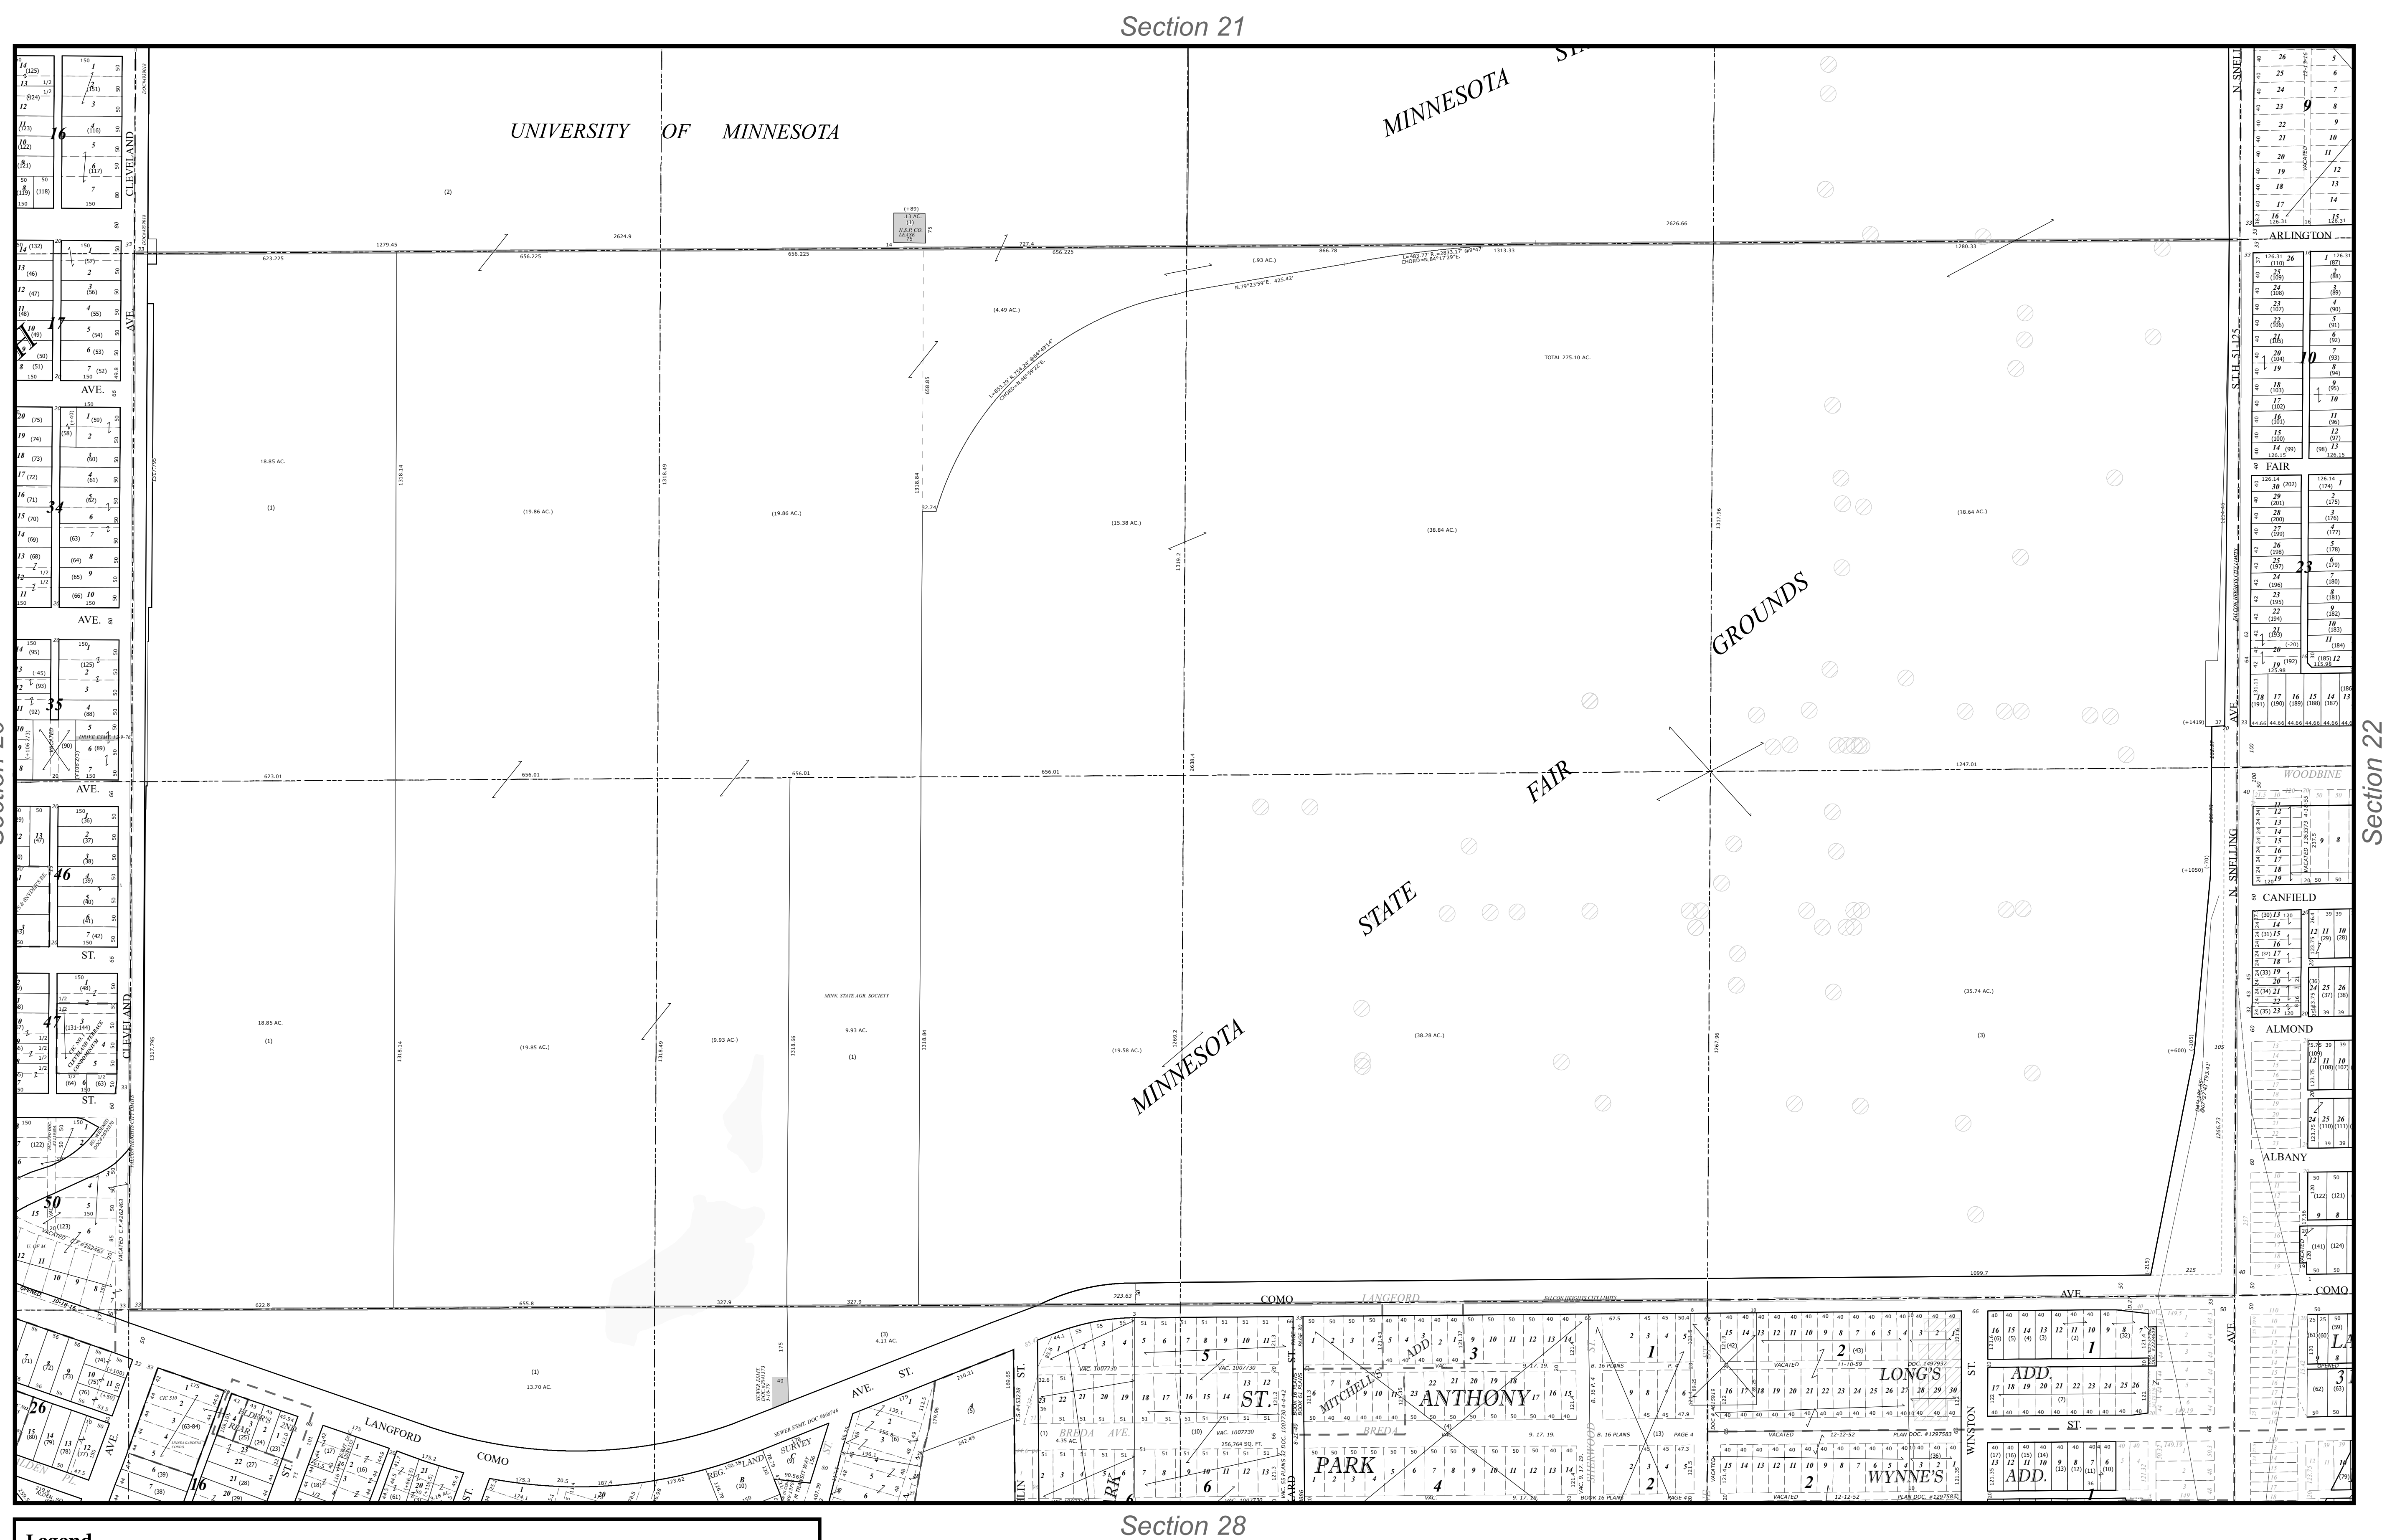

Ramsey County, MN Tax Parcel Map

S. 1/2
Sec. 21
T. 29 N
R. 23 W
 4th Principal Meridian

The information on this map is a compilation of Ramsey County Records. THE COUNTY DOES NOT WARRANT OR GUARANTEE THE ACCURACY OF THIS DATA. The County disclaims any liability for any injuries, time delays, or expenses you may suffer if you rely in any manner on the accuracy of this data.

Produced by Ramsey County Assessor's Office
 2/9/2024
 651-266-2000
 AskPropertyTaxandRecords@co.ramsey.mn.us

RAMSEY COUNTY
 Working with you to enhance our quality of life

Legend

1" = 200'
 1:2,400

0 100 200 Feet