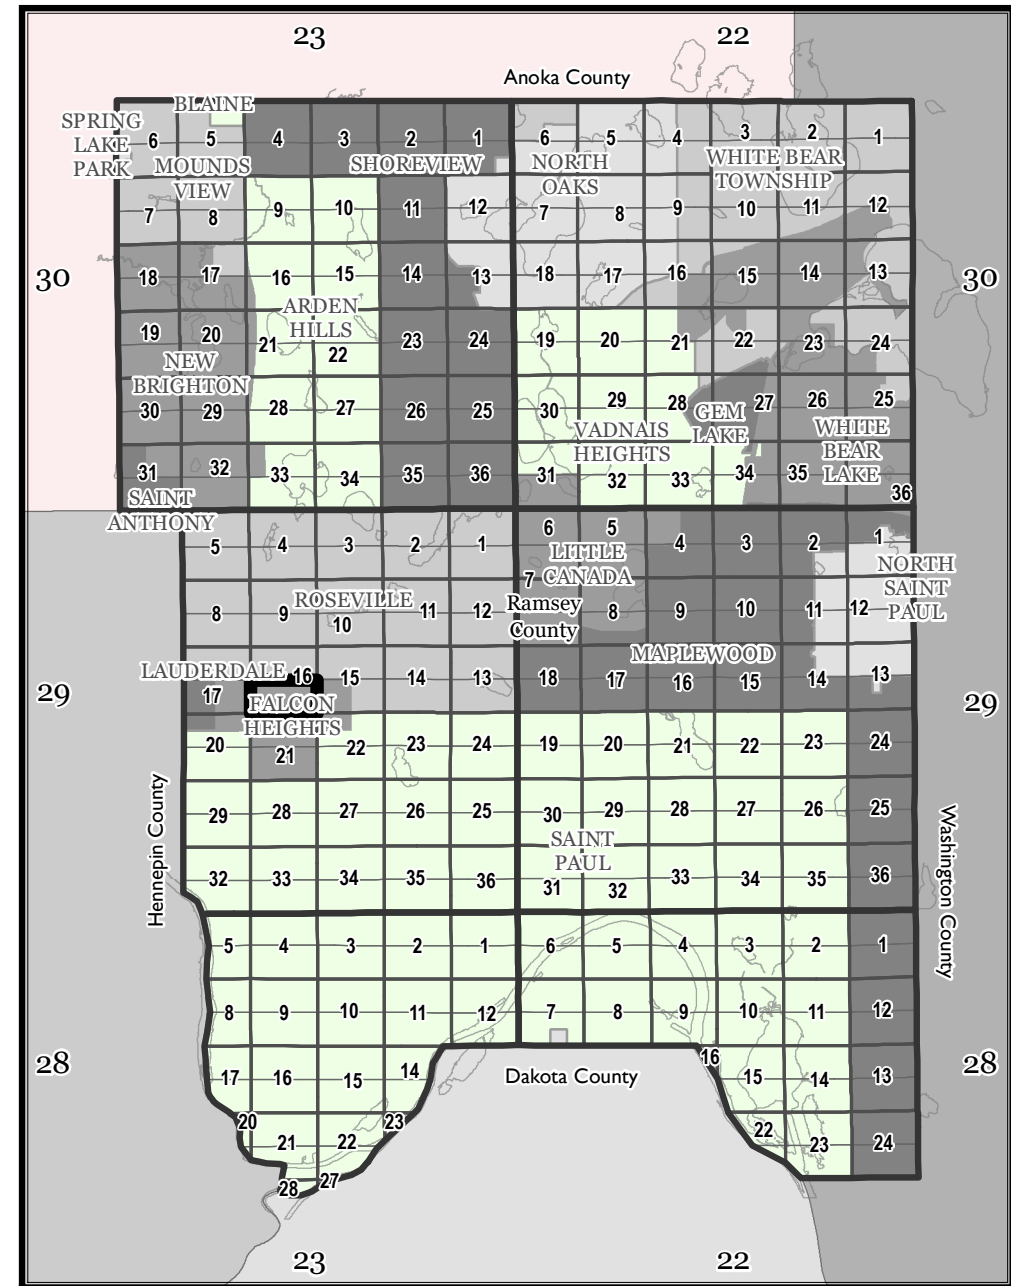

Ramsey County, MN Tax Parcel Map

S. 1/2
Sec. 16
T. 29 N
R. 23 W
 4th Principal Meridian

Legend

| | | | | |
|--|--|--|--|--|
| | | | | |
| | | | | |
| | | | | |
| | | | | |
| | | | | |

The information on this map is a compilation of Ramsey County Records. THE COUNTY DOES NOT WARRANT OR GUARANTEE THE ACCURACY OF THIS DATA. The County disclaims any liability for any injuries, time delays, or expenses you may suffer if you rely in any manner on the accuracy of this data.

Produced by Ramsey County Assessor's Office
 2/9/2024
 651-266-2000
 AskPropertyTaxandRecords@co.ramsey.mn.us

RAMSEY COUNTY
 Working with you to enhance our quality of life

Section 21

1" = 200'
 1:2,400