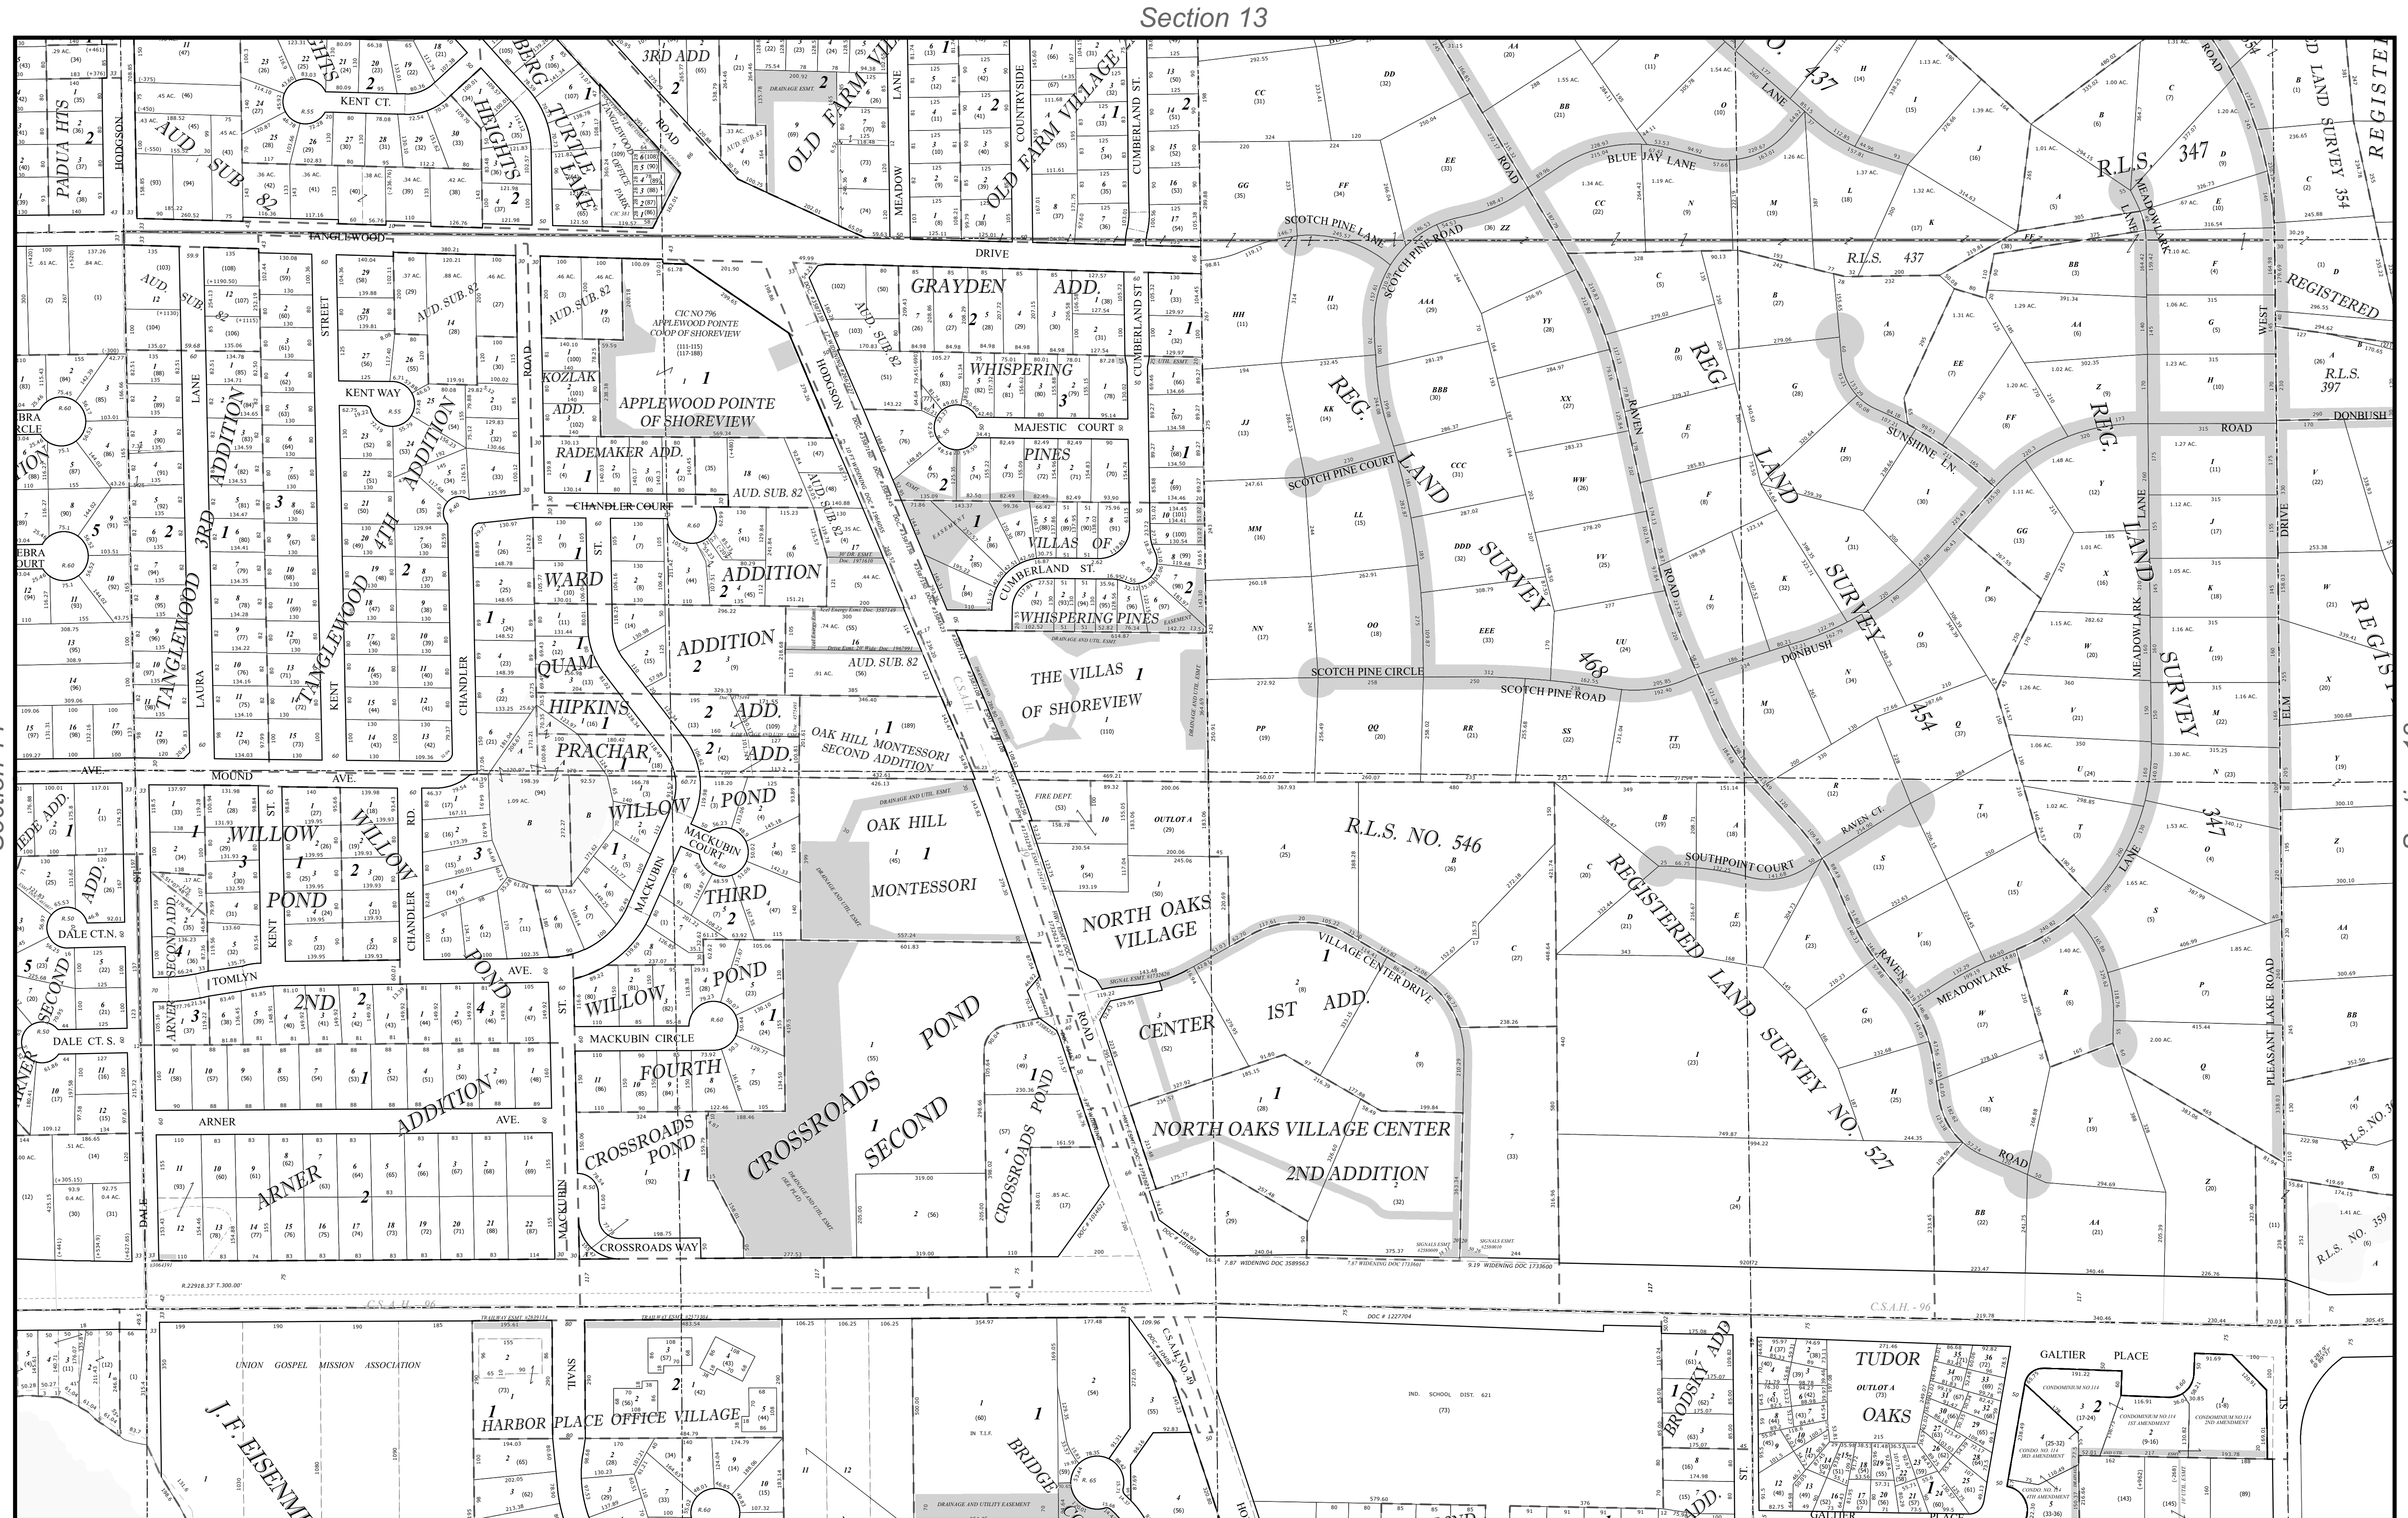

# Ramsey County, MN Tax Parcel Map

**S. 1/2**  
**Sec. 13**  
**T. 30 N**  
**R. 23 W**  
 4th Principal Meridian

The information on this map is a compilation of Ramsey County Records. THE COUNTY DOES NOT WARRANT OR GUARANTEE THE ACCURACY OF THIS DATA. The County disclaims any liability for any injuries, time delays, or expenses you may suffer if you rely in any manner on the accuracy of this data.

Produced by Ramsey County Assessor's Office  
 2/9/2024  
 651-266-2000  
 AskPropertyTaxandRecords@co.ramsey.mn.us

**RAMSEY COUNTY**  
 Working with you to enhance our quality of life

Legend	
	Tax Parcel
	Personal Property
	Manufactured Home
	Lots and Units
	Subs and Condos
	Quarter Quarter
	Half Section
	Road Frontage
	Easement
	Historic ROW
	Historic Lot Line
	ROW Centerline
	Water Line
	Wetland Line
	Radius Line
	Survey Line
	Construction Line
	Special Centerline
	Railroad Right of Way
	Extension, Easement
	Extension, Sidelot
	Extension, Right of Way

Section 24

1" = 200'  
 1:2,400