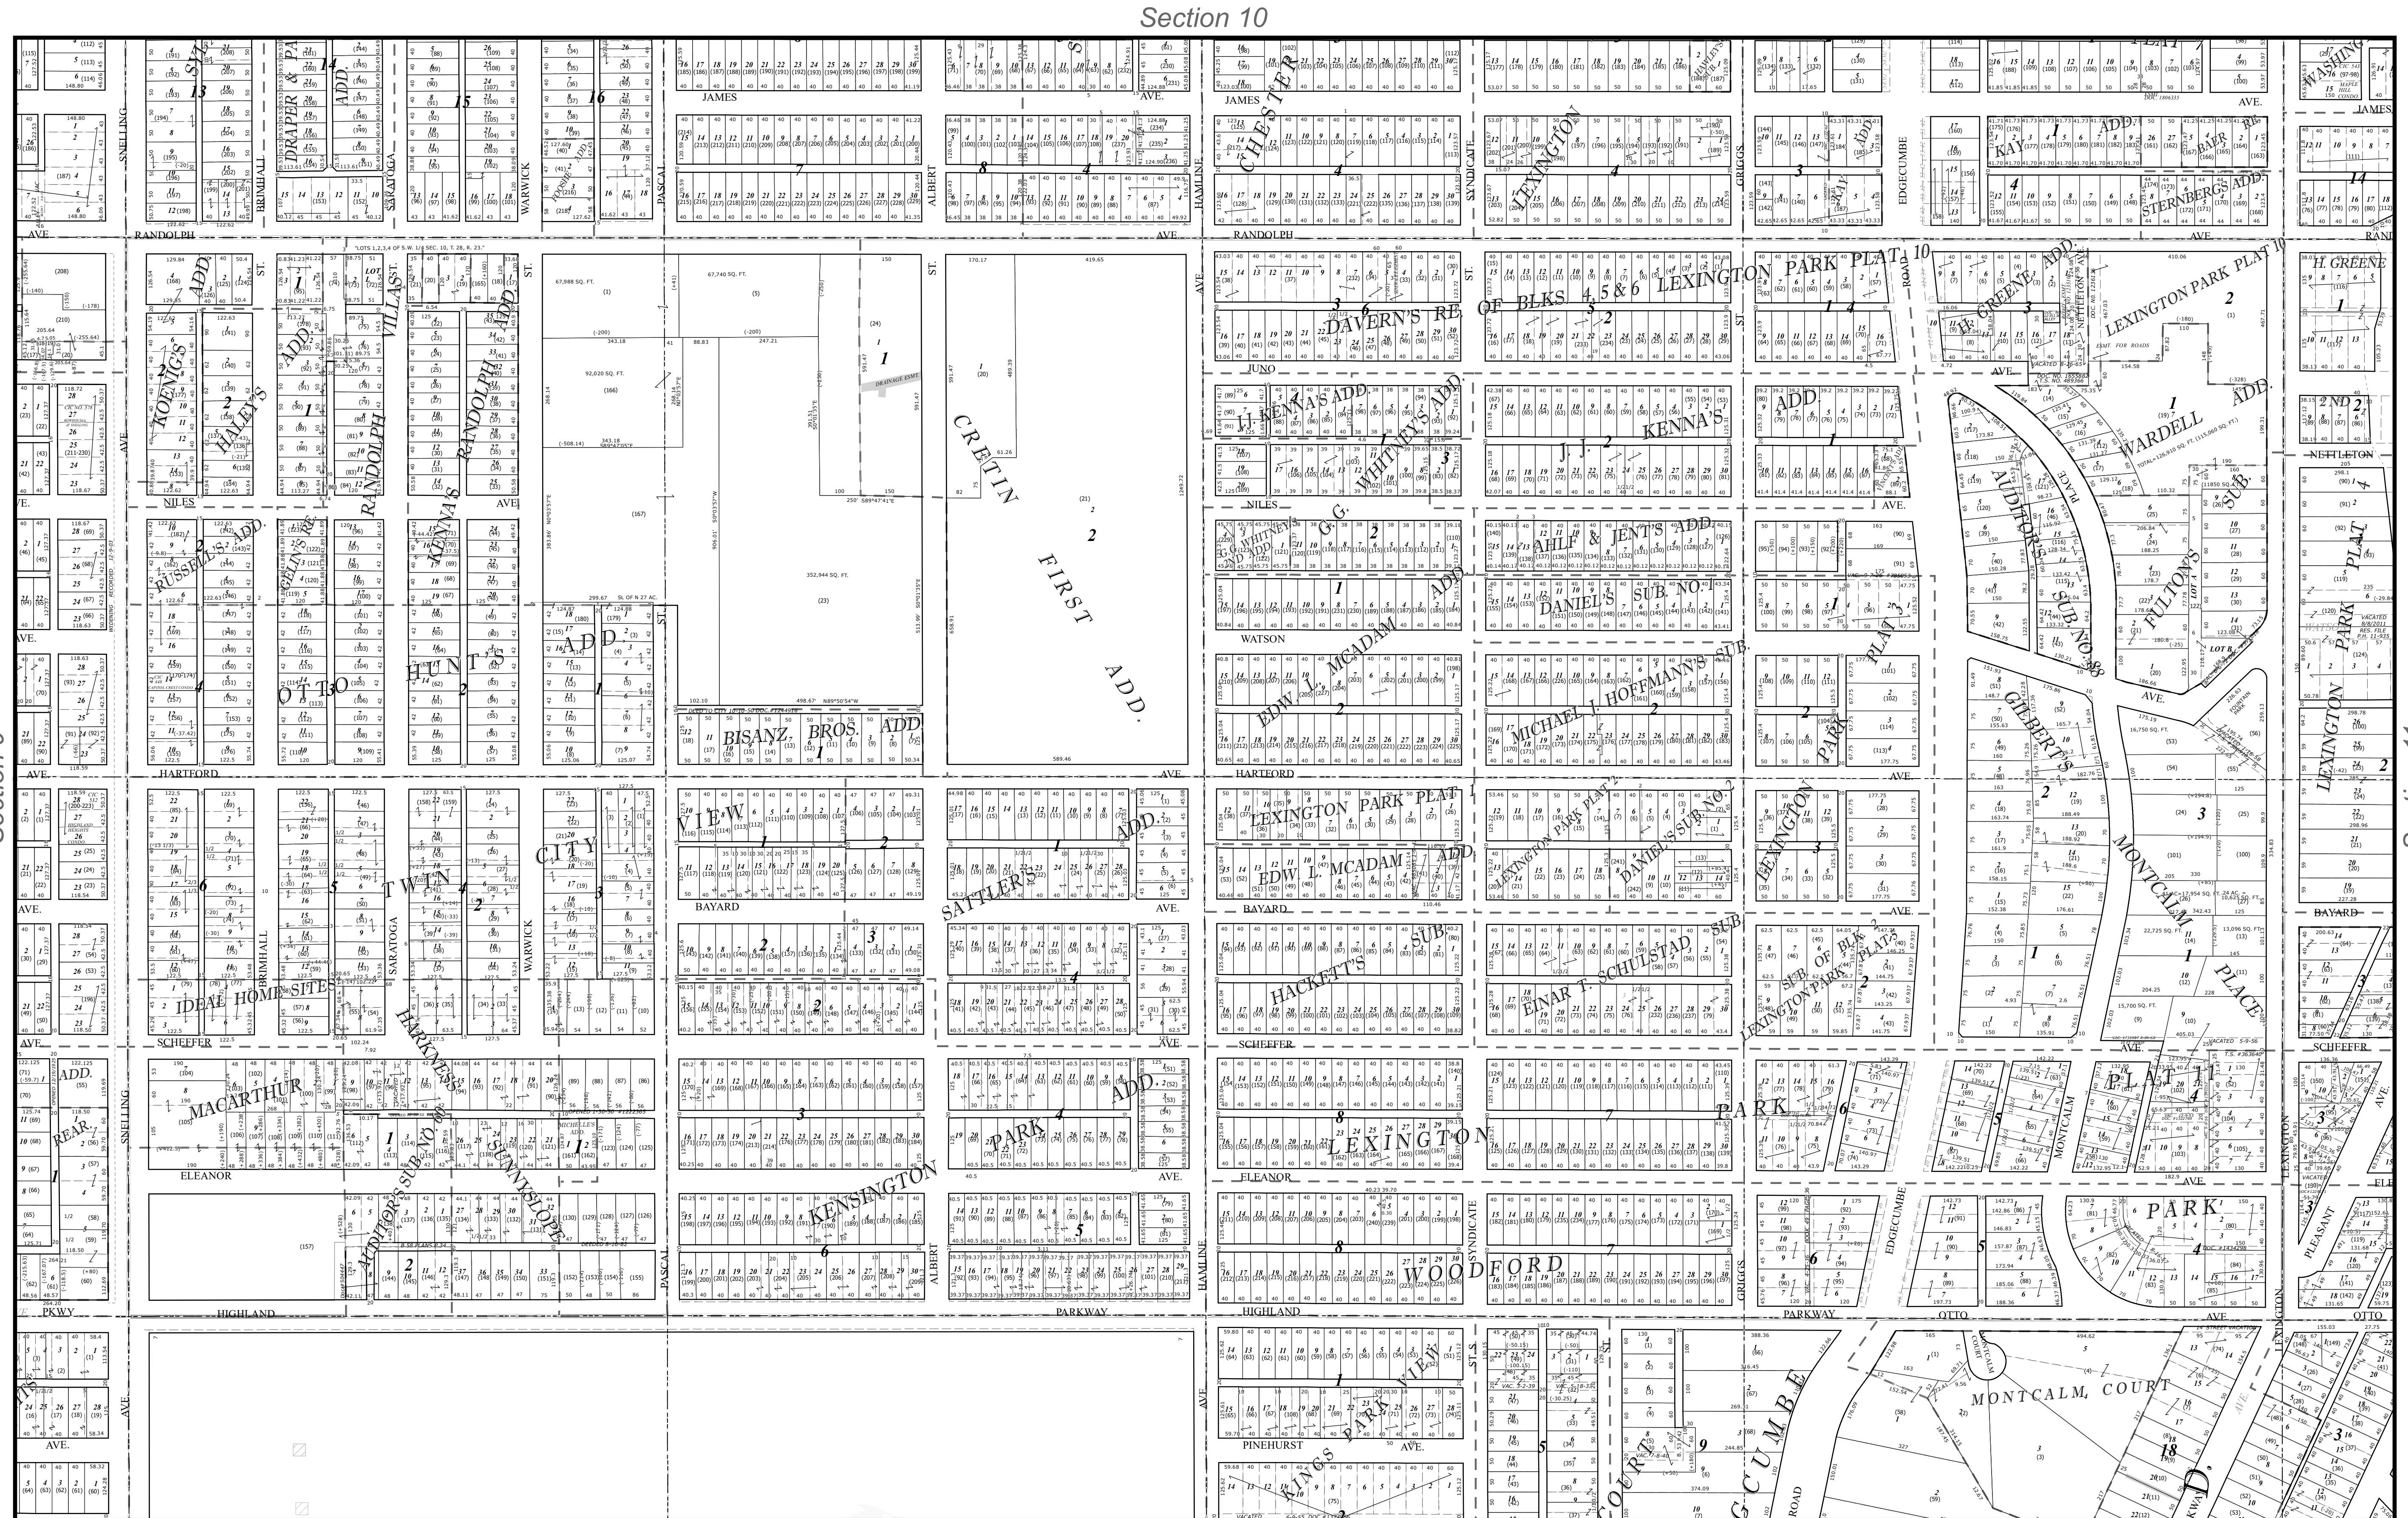

Ramsey County, MN Tax Parcel Map

S. 1/2
Sec. 10
T. 28 N
R. 23 W
 4th Principal Meridian

Legend

	Tax Parcel		Quarter Quarter		Historic Lot Line		Radius Line		Railroad Right of Way
	Personal Property		Half Section		ROW Centerline		Survey Line		Extension, Easement
	Manufactured Home		Road Frontage		Water Line		Construction Line		Extension, Sidelot
	Lots and Units		Easement		Wetland Line		Special Centerline		Extension, Right of Way
	Subs and Condos		Historic ROW						

The information on this map is a compilation of Ramsey County Records. THE COUNTY DOES NOT WARRANT OR GUARANTEE THE ACCURACY OF THIS DATA. The County disclaims any liability for any injuries, time delays, or expenses you may suffer if you rely in any manner on the accuracy of this data.