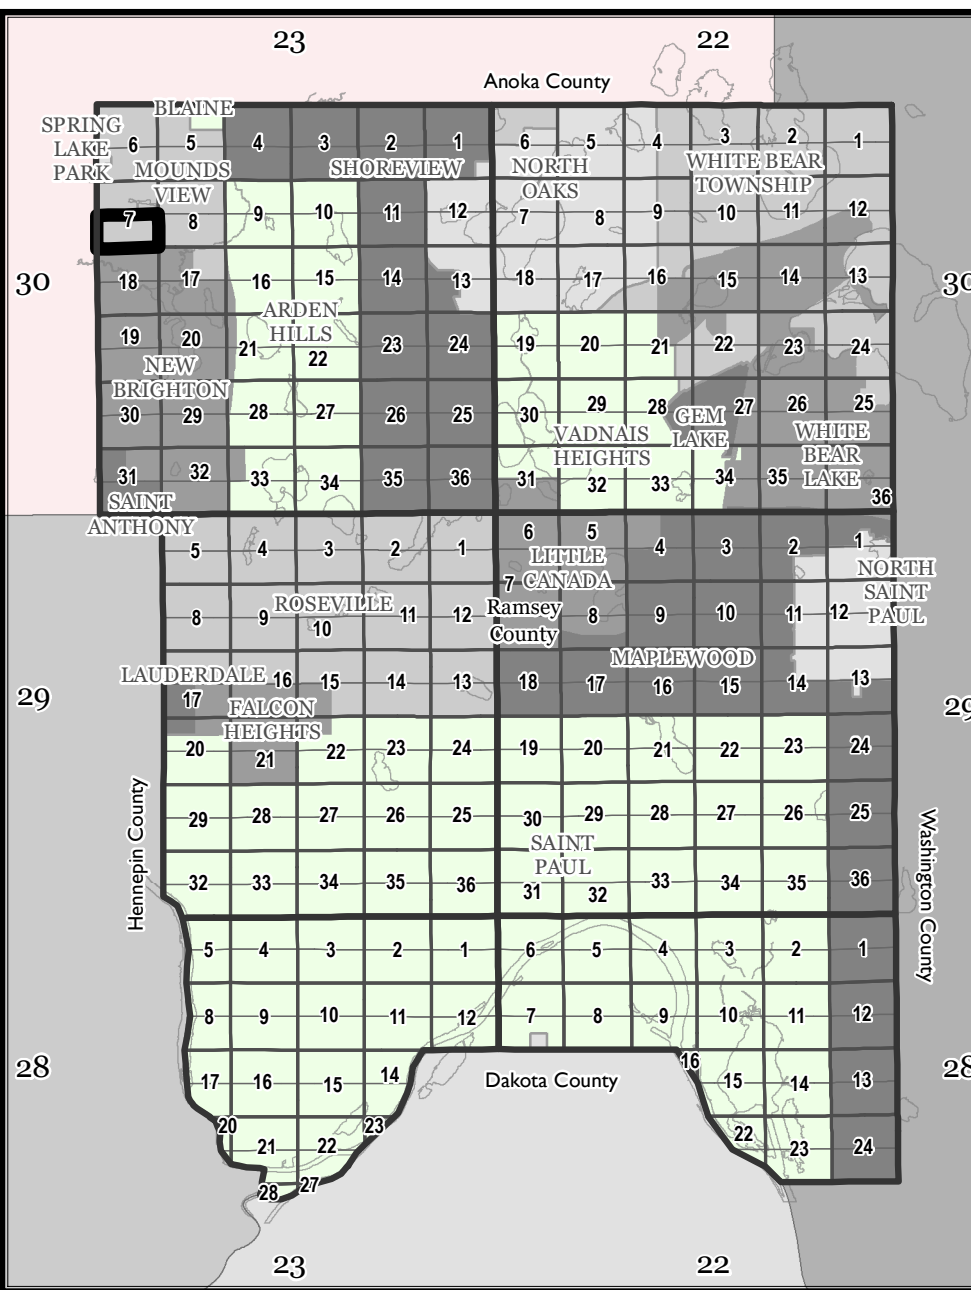

# Ramsey County, MN Tax Parcel Map

**S. 1/2**  
**Sec. 7**  
**T. 30 N**  
**R. 23 W**  
 4th Principal Meridian

The information on this map is a compilation of Ramsey County Records. THE COUNTY DOES NOT WARRANT OR GUARANTEE THE ACCURACY OF THIS DATA. The County disclaims any liability for any injuries, time delays, or expenses you may suffer if you rely in any manner on the accuracy of this data.

1" = 200'  
 1:2,400