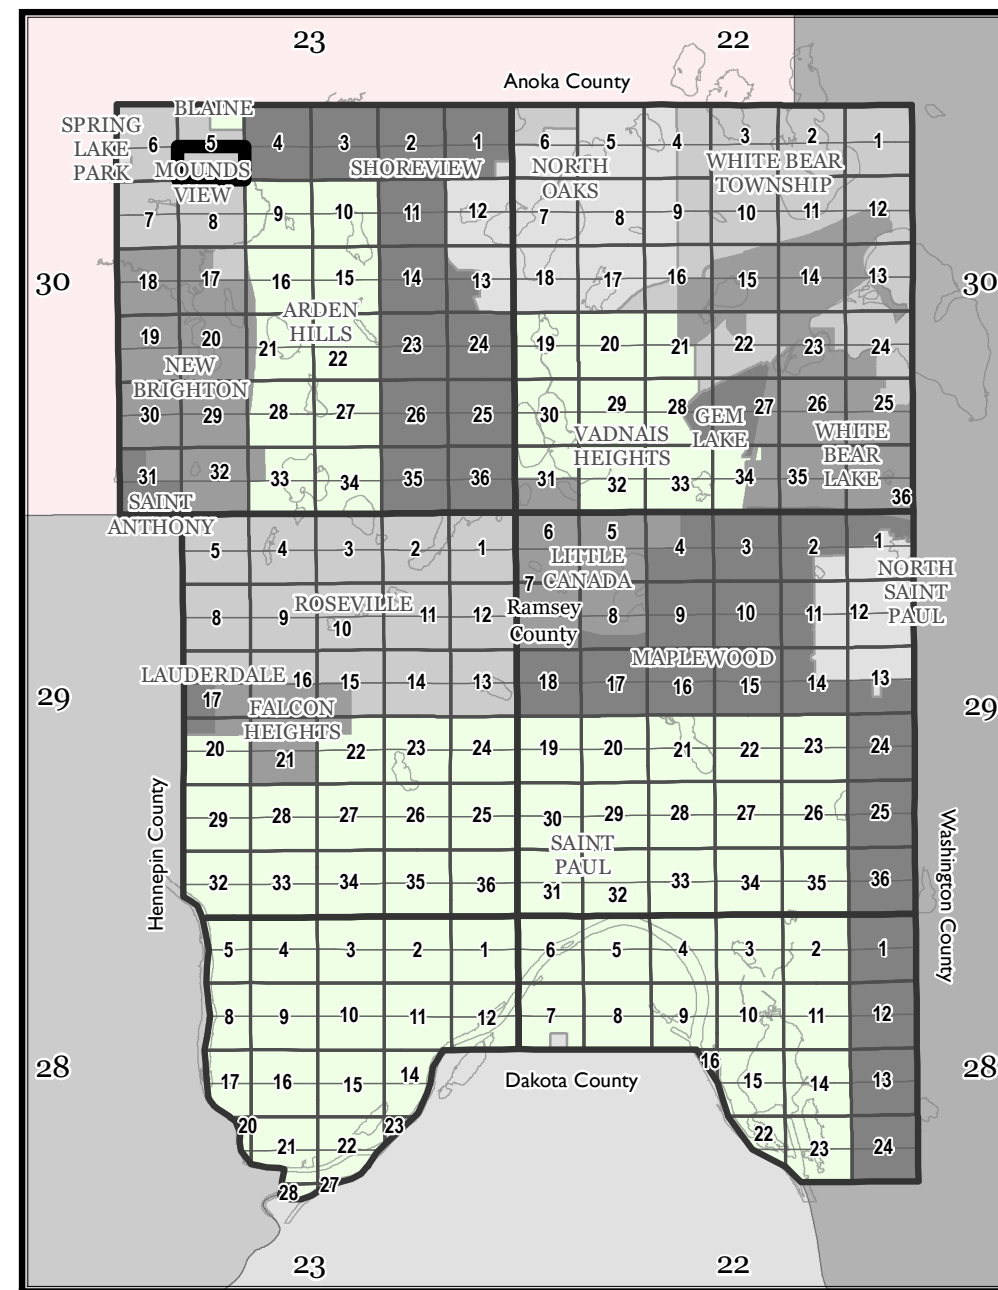

# Ramsey County, MN Tax Parcel Map

**S. 1/2**  
**Sec. 5**  
**T. 30 N**  
**R. 23 W**  
 4th Principal Meridian

Legend			

Produced by Ramsey County Assessor's Office  
 2/9/2024  
 651-266-2000  
 AskPropertyTaxandRecords@co.ramsey.mn.us

1" = 200'  
 1:2,400