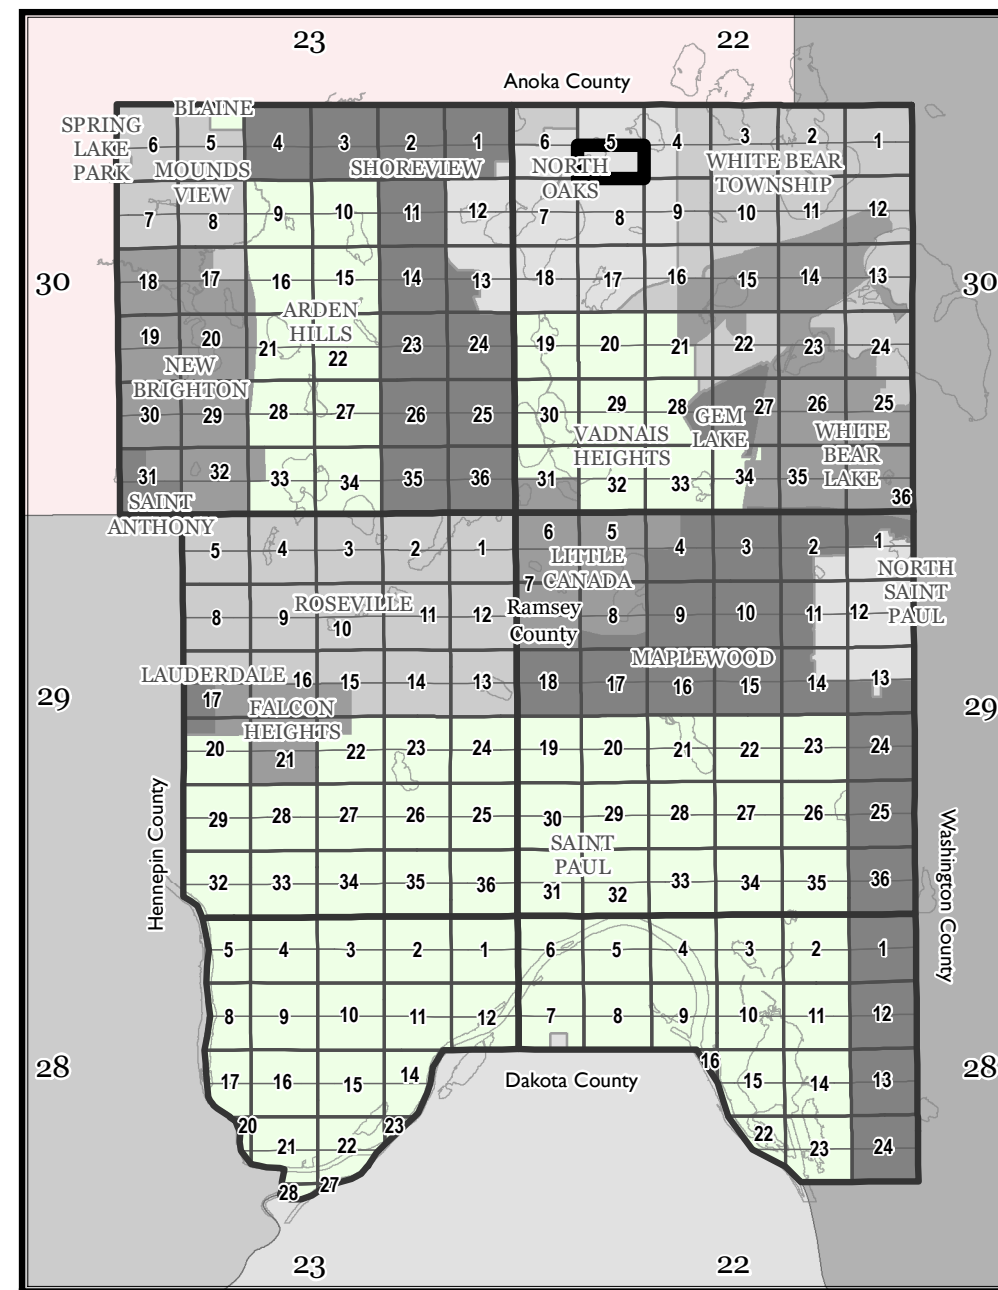

# Ramsey County, MN Tax Parcel Map

**S. 1/2**  
**Sec. 5**  
**T. 30 N**  
**R. 22 W**  
 4th Principal Meridian

The information on this map is a compilation of Ramsey County Records. THE COUNTY DOES NOT WARRANT OR GUARANTEE THE ACCURACY OF THIS DATA. The County disclaims any liability for any injuries, time delays, or expenses you may suffer if you rely in any manner on the accuracy of this data.

Produced by Ramsey County Assessor's Office  
 2/9/2024  
 651-266-2000  
 AskPropertyTaxandRecords@co.ramsey.mn.us  
**RAMSEY COUNTY**  
 Working with you to enhance our quality of life

Legend	
	Tax Parcel
	Personal Property
	Manufactured Home
	Lots and Units
	Subs and Condos
	Quarter Quarter
	Half Section
	Road Frontage
	Easement
	Historic ROW
	Historic Lot Line
	ROW Centerline
	Water Line
	Wetland Line
	Radius Line
	Survey Line
	Construction Line
	Special Centerline
	Railroad Right of Way
	Extension, Easement
	Extension, Sidelot
	Extension, Right of Way

Section 8

1" = 200'  
 1:2,400