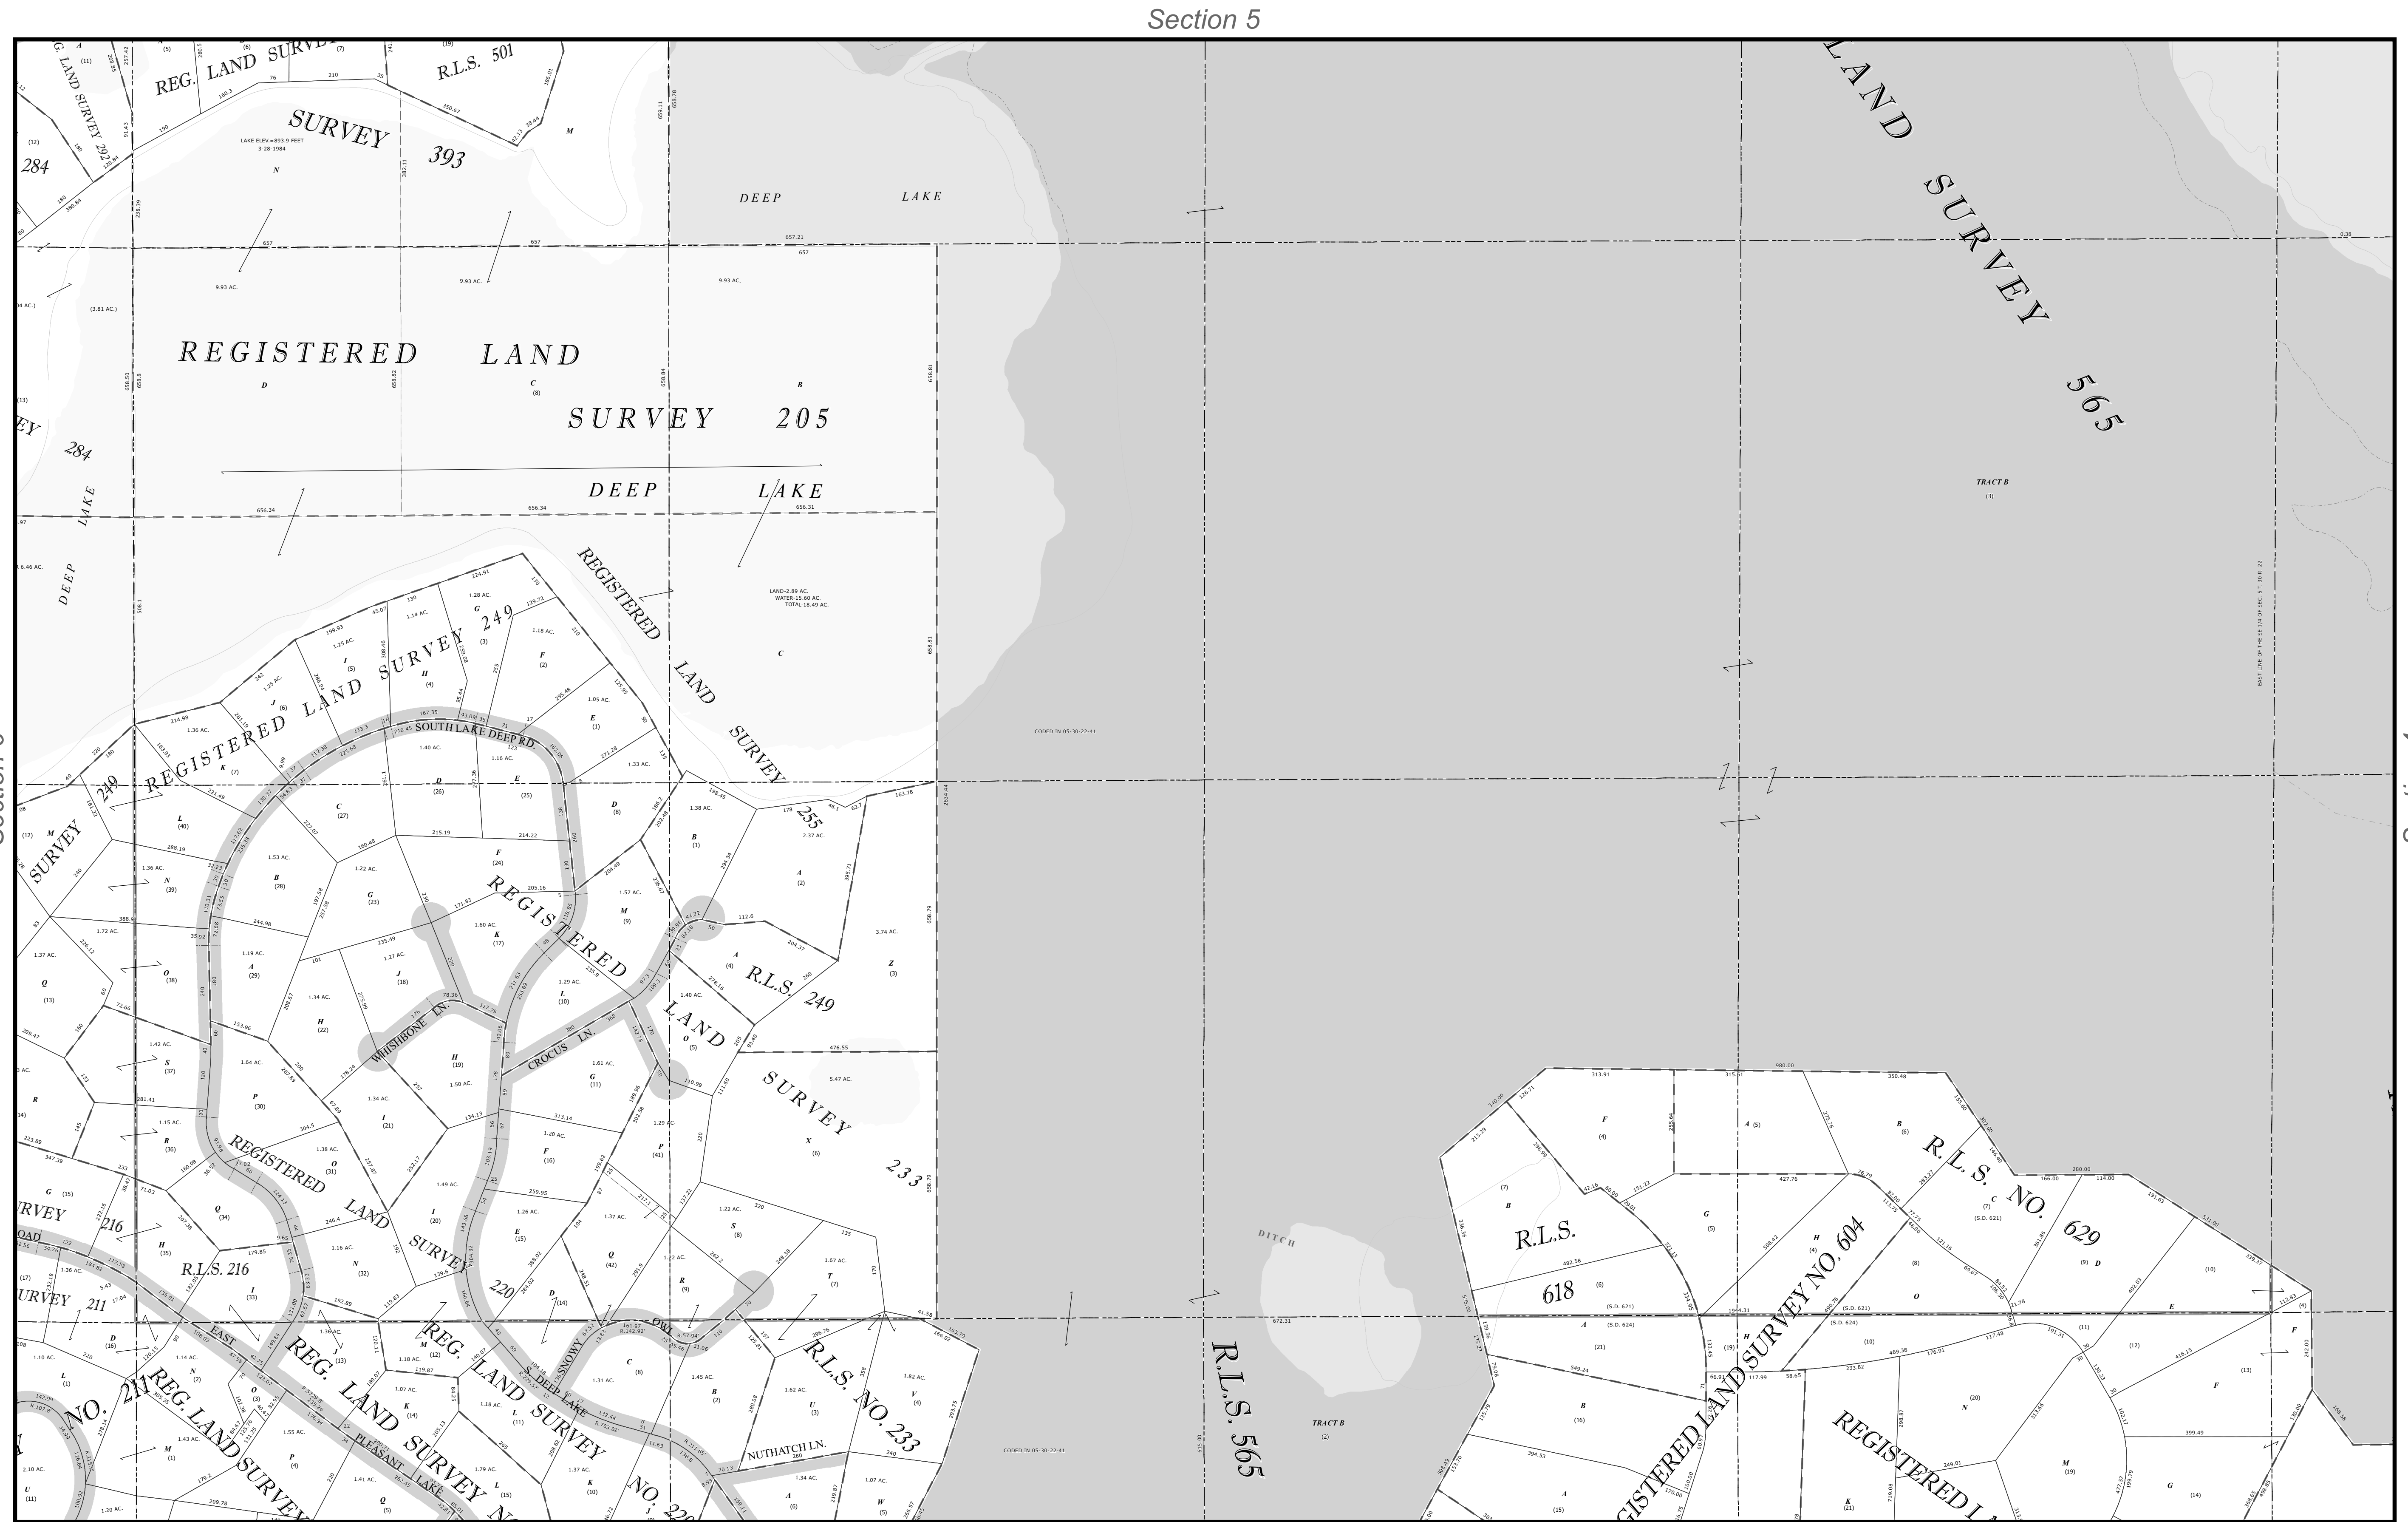

# Ramsey County, MN Tax Parcel Map

**S. 1/2**  
**Sec. 5**  
**T. 30 N**  
**R. 22 W**  
 4th Principal Meridian

The information on this map is a compilation of Ramsey County Records. THE COUNTY DOES NOT WARRANT OR GUARANTEE THE ACCURACY OF THIS DATA. The County disclaims any liability for any injuries, time delays, or expenses you may suffer if you rely in any manner on the accuracy of this data.

Produced by Ramsey County Assessor's Office  
 2/9/2024  
 651-266-2000  
 AskPropertyTaxandRecords@co.ramsey.mn.us  
**RAMSEY COUNTY**  
 Working with you to enhance our quality of life

Legend	
	Tax Parcel
	Personal Property
	Manufactured Home
	Lots and Units
	Subs and Condos
	Quarter Quarter
	Half Section
	Road Frontage
	Easement
	Historic ROW
	Historic Lot Line
	ROW Centerline
	Water Line
	Wetland Line
	Radius Line
	Survey Line
	Construction Line
	Special Centerline
	Railroad Right of Way
	Extension, Easement
	Extension, Sidelot
	Extension, Right of Way

Section 8

1" = 200'  
 1:2,400