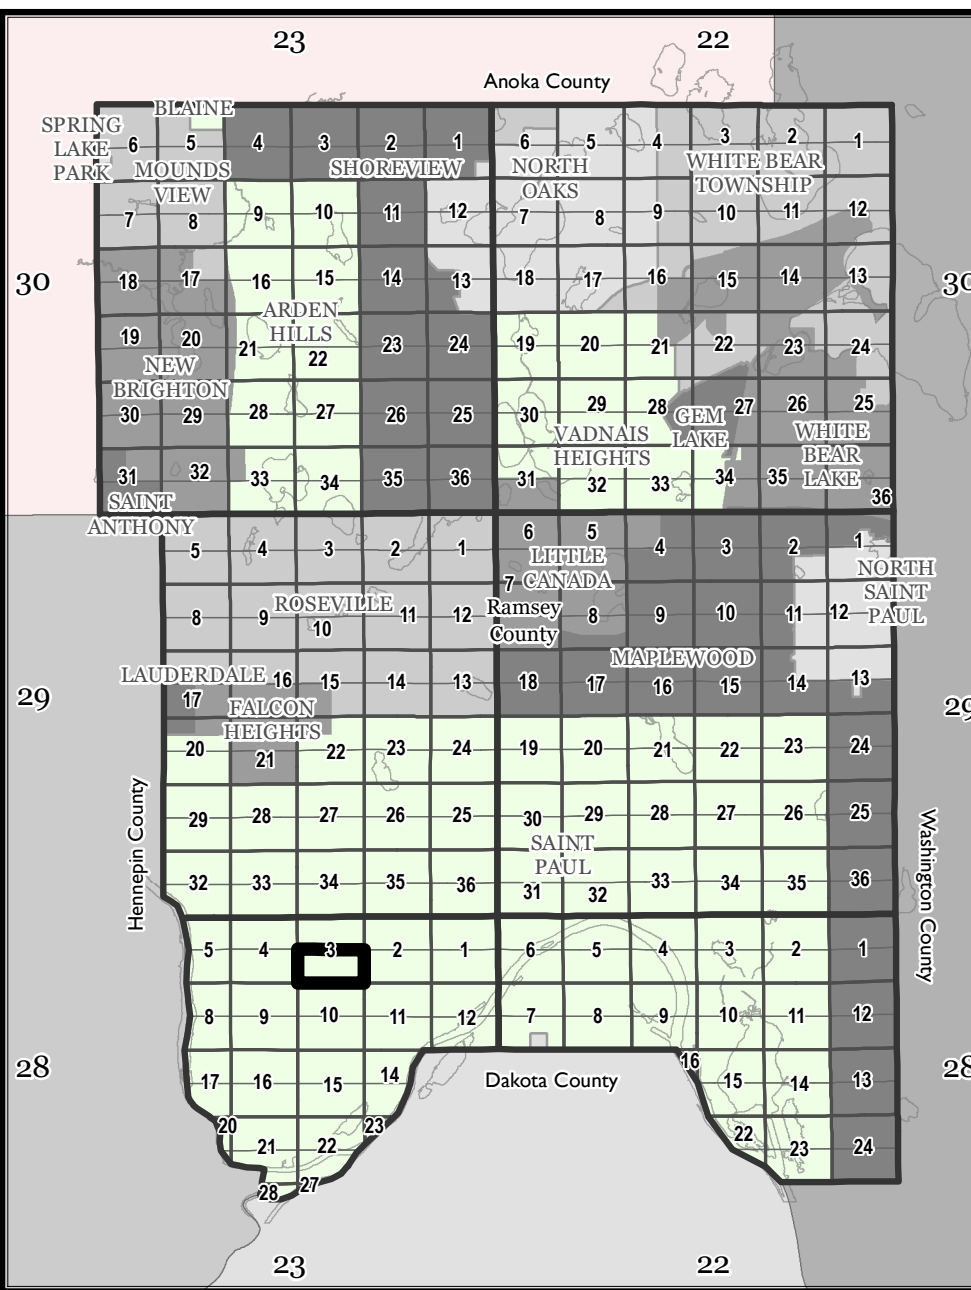

# Ramsey County, MN Tax Parcel Map

**S. 1/2**  
**Sec. 3**  
**T. 28 N**  
**R. 23 W**  
 4th Principal Meridian

Section 3

Section 4

Section 2

Section 10

The information on this map is a compilation of Ramsey County Records. THE COUNTY DOES NOT WARRANT OR GUARANTEE THE ACCURACY OF THIS DATA. The County disclaims any liability for any injuries, time delays, or expenses you may suffer if you rely in any manner on the accuracy of this data.

Produced by Ramsey County Assessor's Office  
 2/9/2024  
 651-266-2000  
 AskPropertyTaxandRecords@co.ramsey.mn.us

**RAMSEY COUNTY**  
 Working with you to enhance our quality of life

Legend			

1" = 200'  
 1:2,400