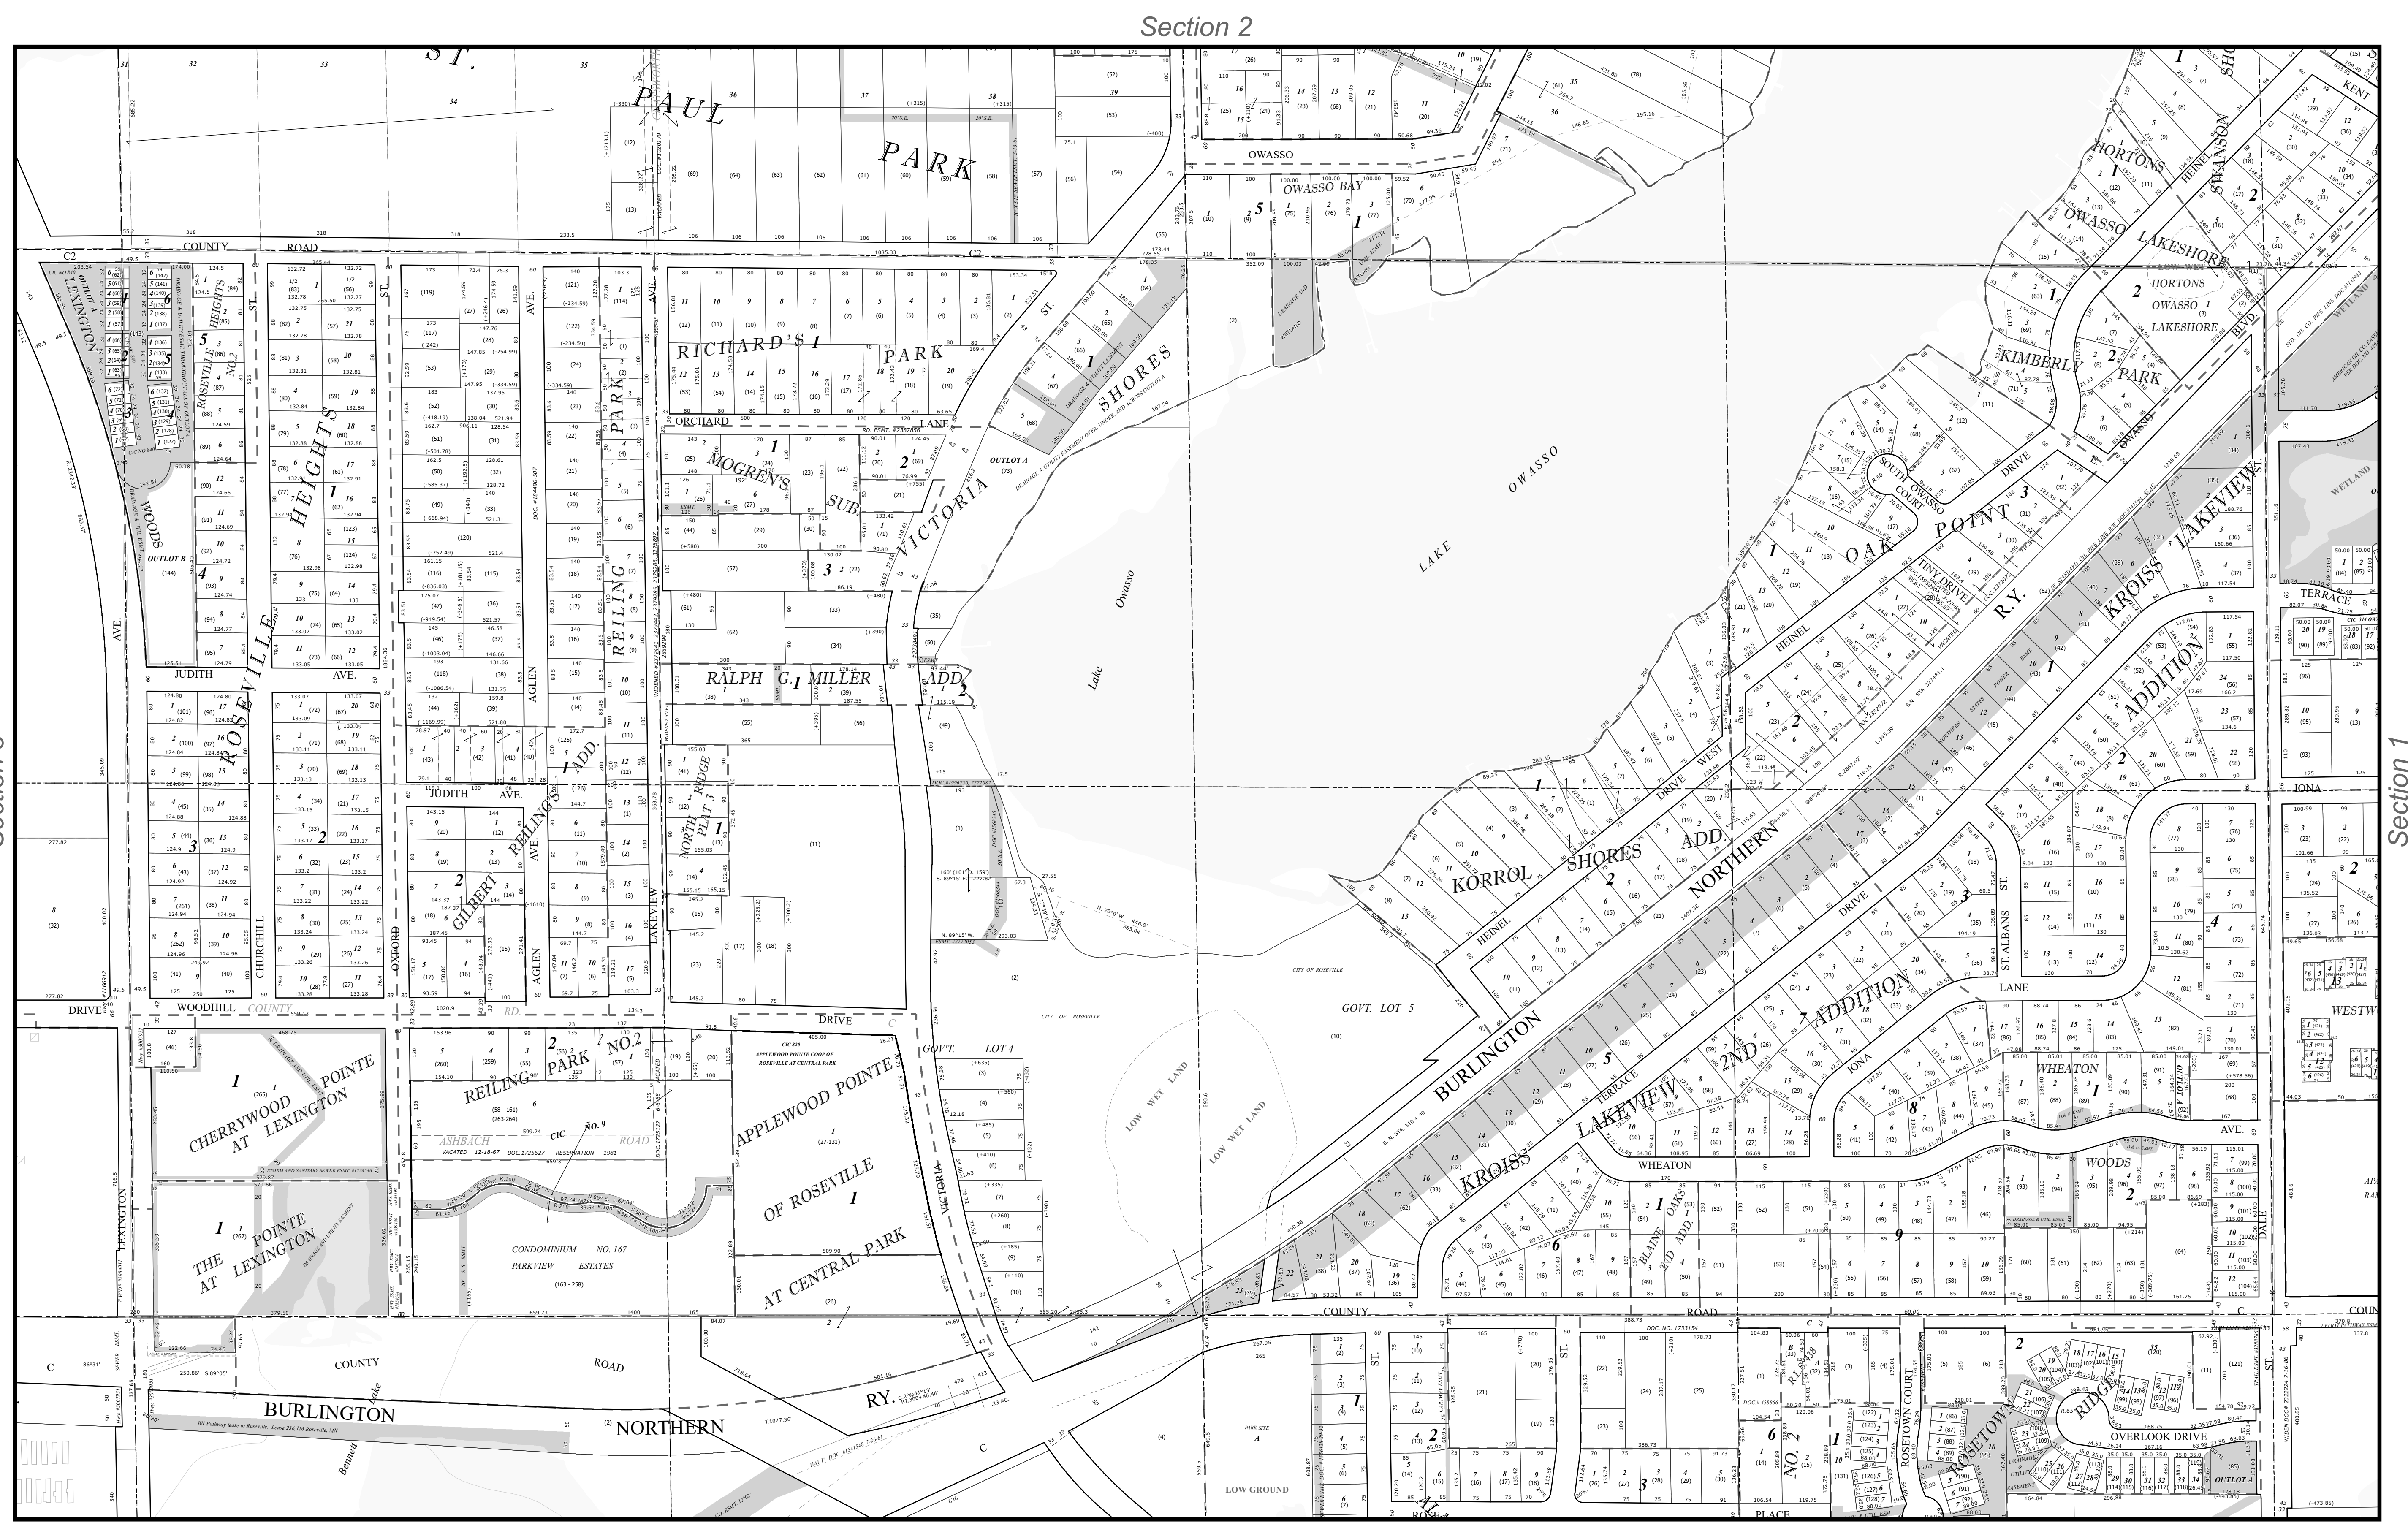

# Ramsey County, MN Tax Parcel Map

**S. 1/2**  
**Sec. 2**  
**T. 29 N**  
**R. 23 W**  
 4th Principal Meridian

The information on this map is a compilation of Ramsey County Records. THE COUNTY DOES NOT WARRANT OR GUARANTEE THE ACCURACY OF THIS DATA. The County disclaims any liability for any injuries, time delays, or expenses you may suffer if you rely in any manner on the accuracy of this data.

1" = 200'  
 1:2,400