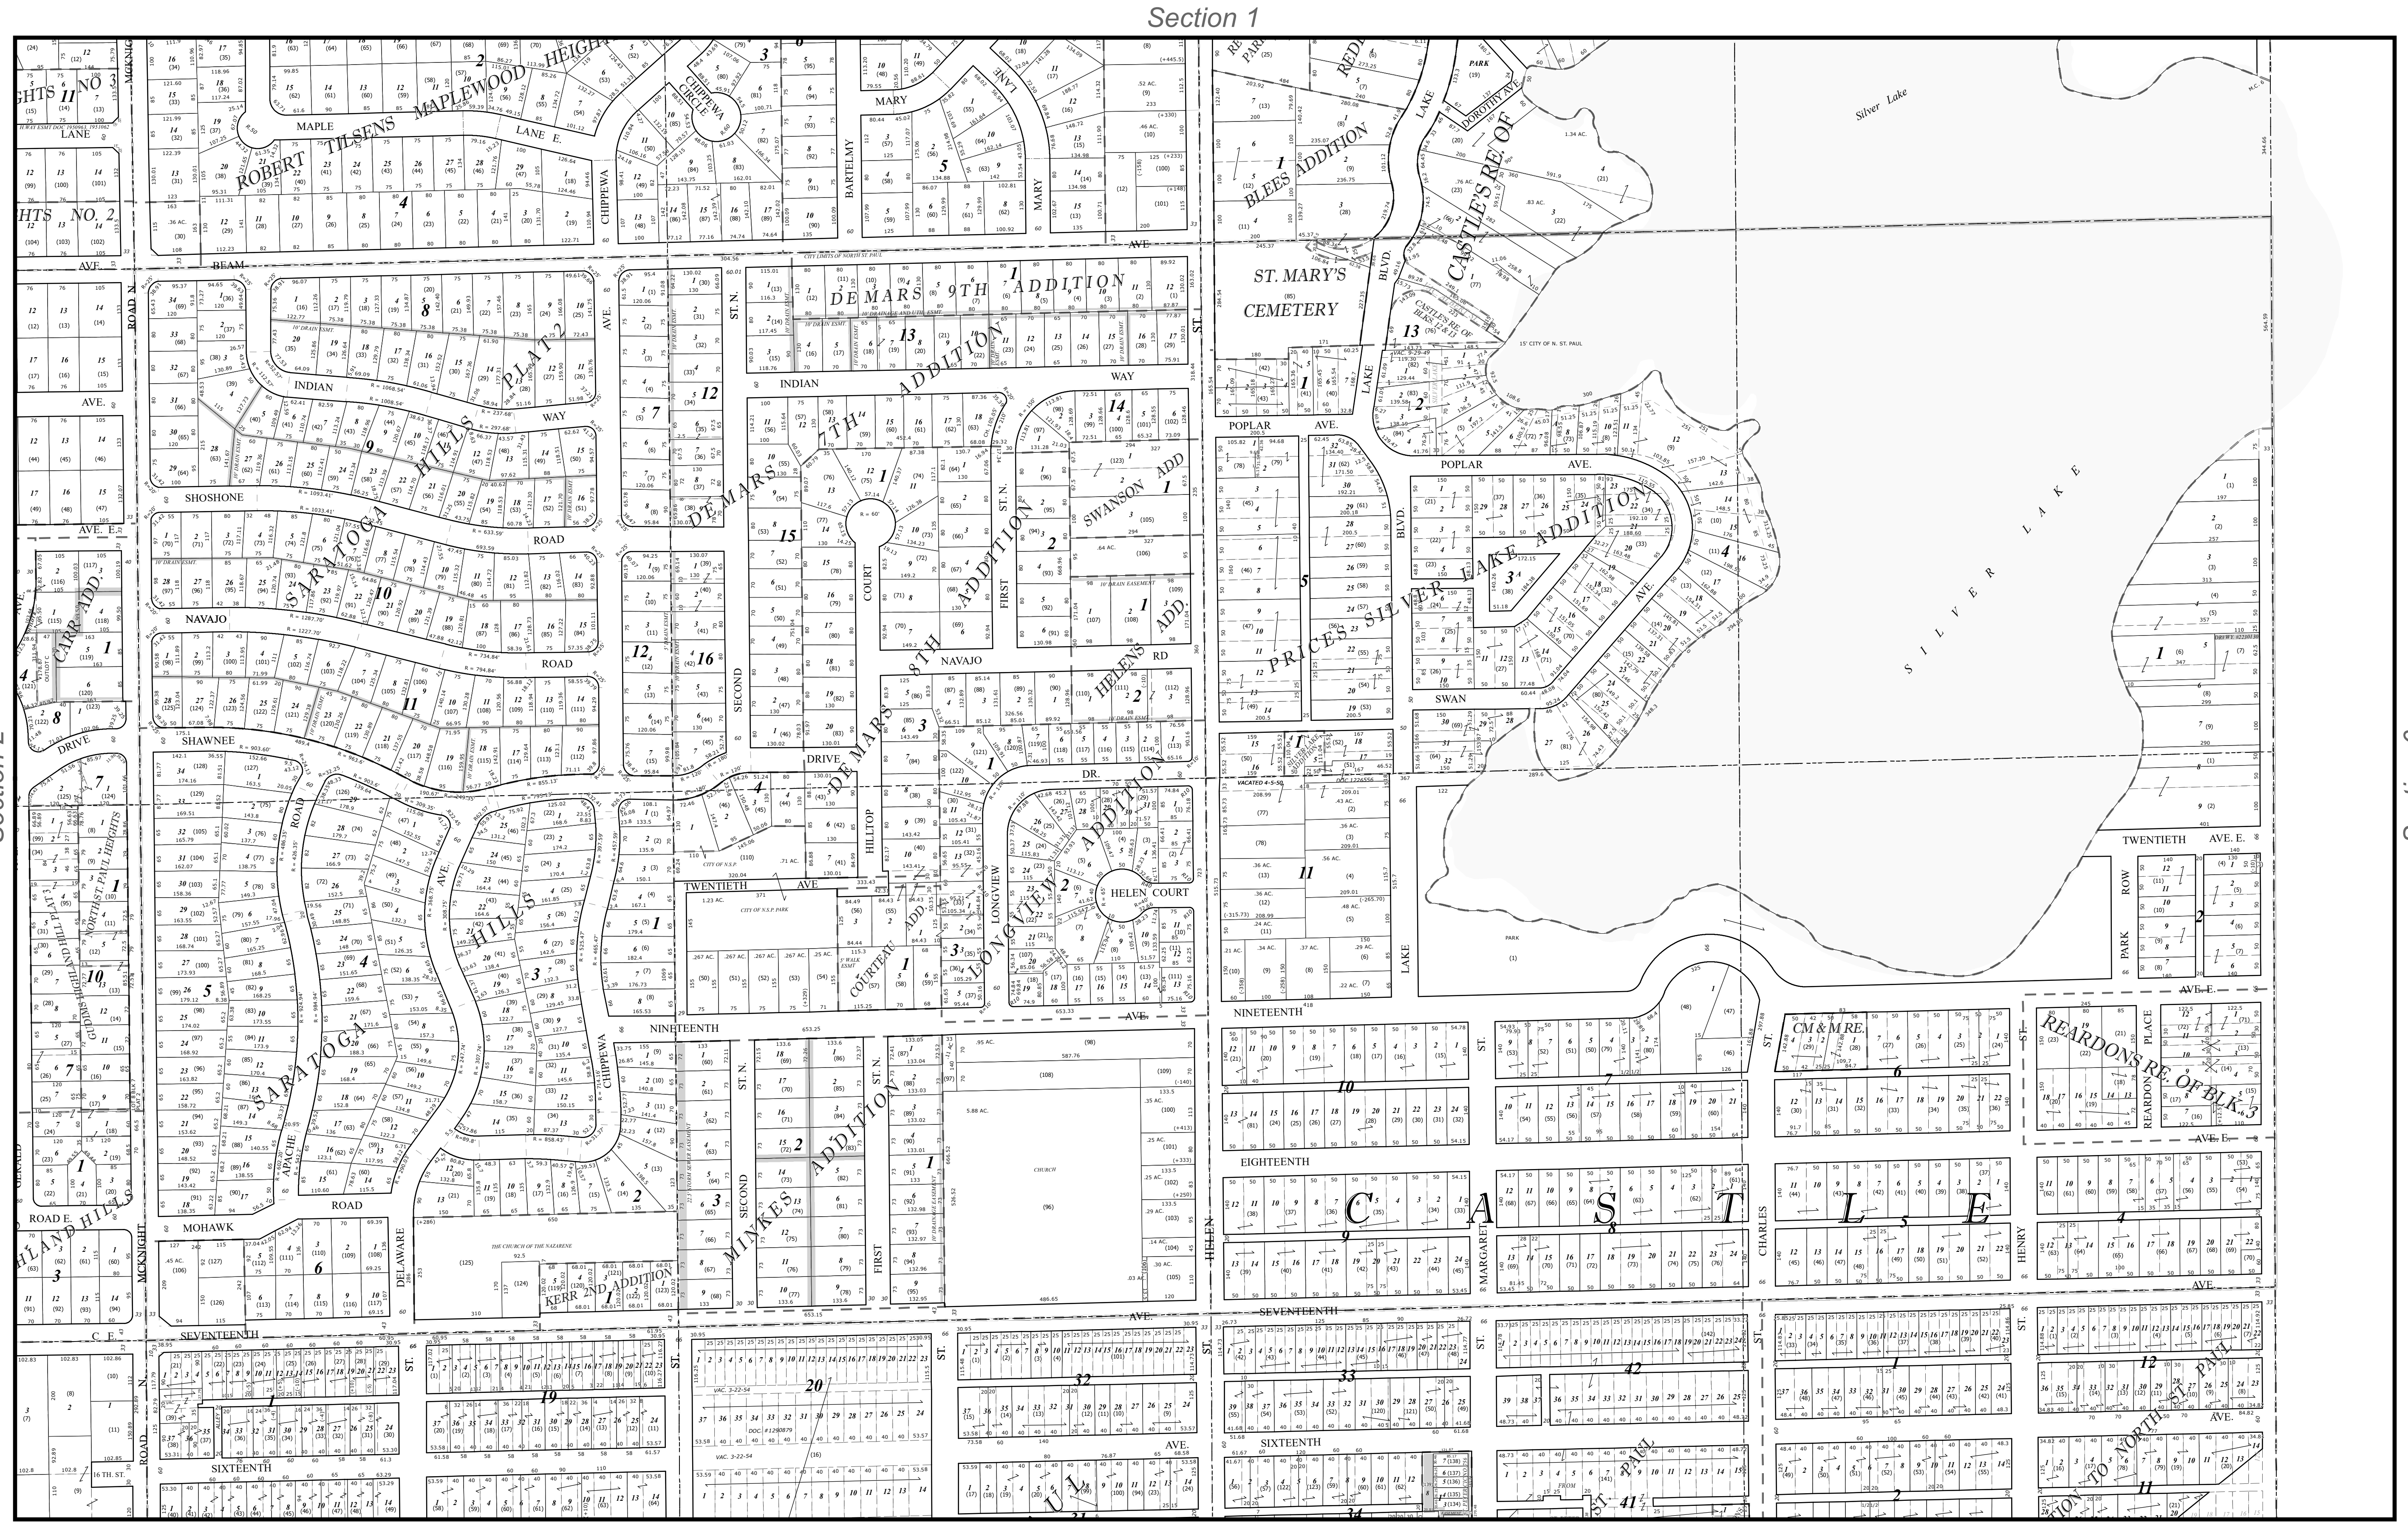

# Ramsey County, MN Tax Parcel Map

**S. 1/2**  
**Sec. 1**  
**T. 29 N**  
**R. 22 W**  
 4th Principal Meridian

**Legend**

The information on this map is a compilation of Ramsey County Records. THE COUNTY DOES NOT WARRANT OR GUARANTEE THE ACCURACY OF THIS DATA. The County disclaims any liability for any injuries, time delays, or expenses you may suffer if you rely in any manner on the accuracy of this data.

0 100 200 Feet