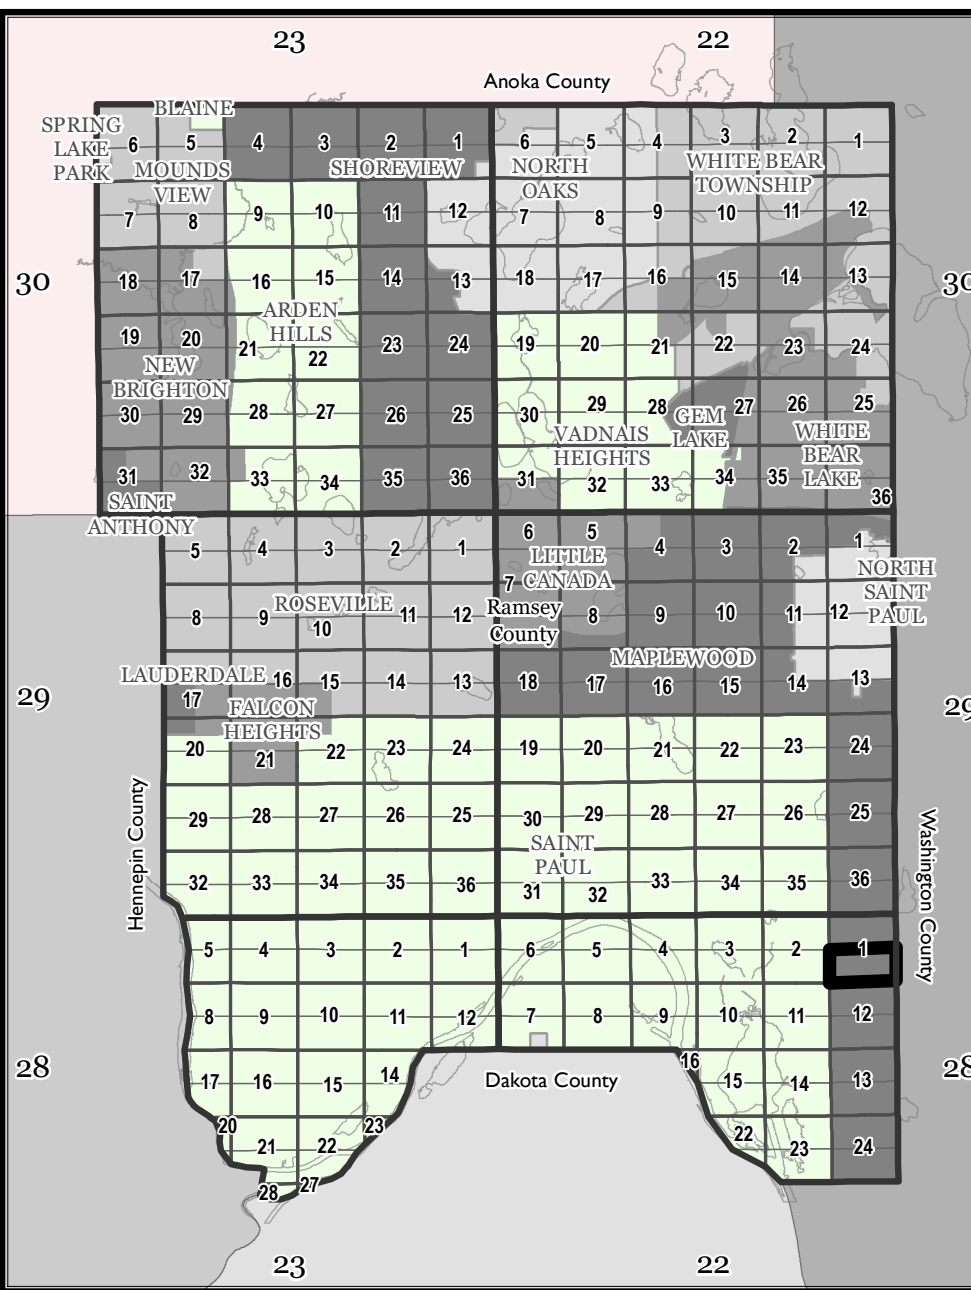

# Ramsey County, MN Tax Parcel Map

**S. 1/2**  
**Sec. 1**  
**T. 28 N**  
**R. 22 W**  
 4th Principal Meridian

The information on this map is a compilation of Ramsey County Records. THE COUNTY DOES NOT WARRANT OR GUARANTEE THE ACCURACY OF THIS DATA. The County disclaims any liability for any injuries, time delays, or expenses you may suffer if you rely in any manner on the accuracy of this data.

Produced by Ramsey County Assessor's Office  
 2/9/2024  
 651-266-2000  
 AskPropertyTaxandRecords@co.ramsey.mn.us

**RAMSEY COUNTY**  
 Working with you to enhance our quality of life

Legend			
	Tax Parcel		Quarter Quarter
	Personal Property		Historic Lot Line
	Manufactured Home		Radius Line
	Lots and Units		ROW Centerline
	Subs and Condos		Water Line
			Construction Line
			Wetland Line
			Special Centerline
			Extension, Right of Way
			Extension, Easement
			Extension, Sidelot
			Extension, Right of Way

1" = 200'  
 1:2,400