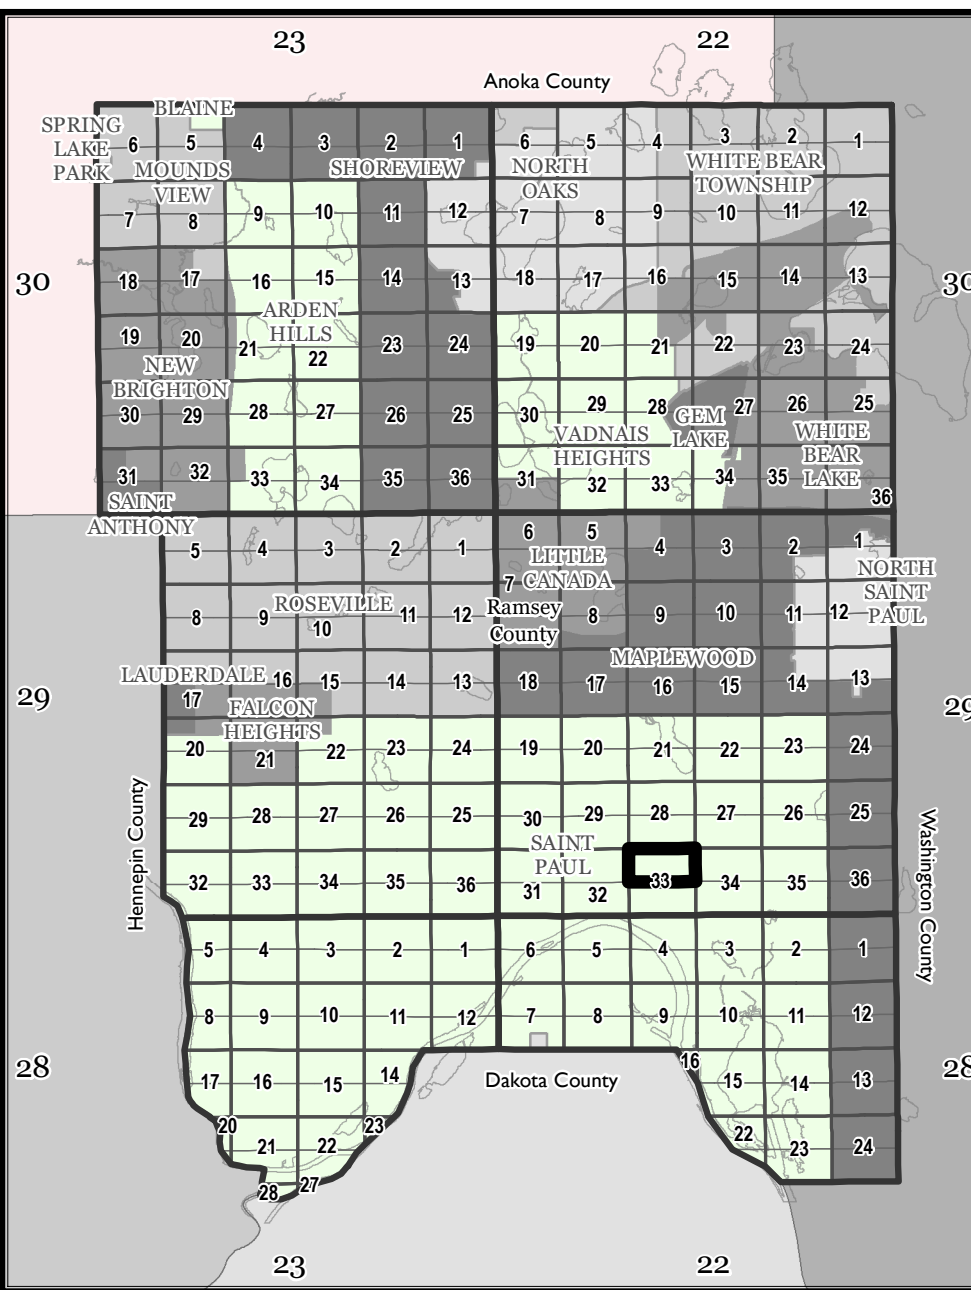

# Ramsey County, MN Tax Parcel Map

**N. 1/2**  
**Sec. 33**  
**T. 29 N**  
**R. 22 W**  
 4th Principal  
 Meridian

**Legend**

Tax Parcel	Quarter Quarter	Historic Lot Line	Radius Line	Railroad Right of Way
Personal Property	Half Section	ROW Centerline	Survey Line	Extension, Easement
Manufactured Home	Road Frontage	Water Line	Construction Line	Extension, Sidelot
Lots and Units	Easement	Wetland Line	Special Centerline	Extension, Right of Way
Subs and Condos	Historic ROW			

Produced by Ramsey County Assessor's Office  
 2/9/2024  
 651-266-2000  
 AskPropertyTaxandRecords@co.ramsey.mn.us  
**RAMSEY COUNTY**  
 Working with you to enhance our quality of life

1" = 200'  
 1:2,400  
 0 100 200 Feet