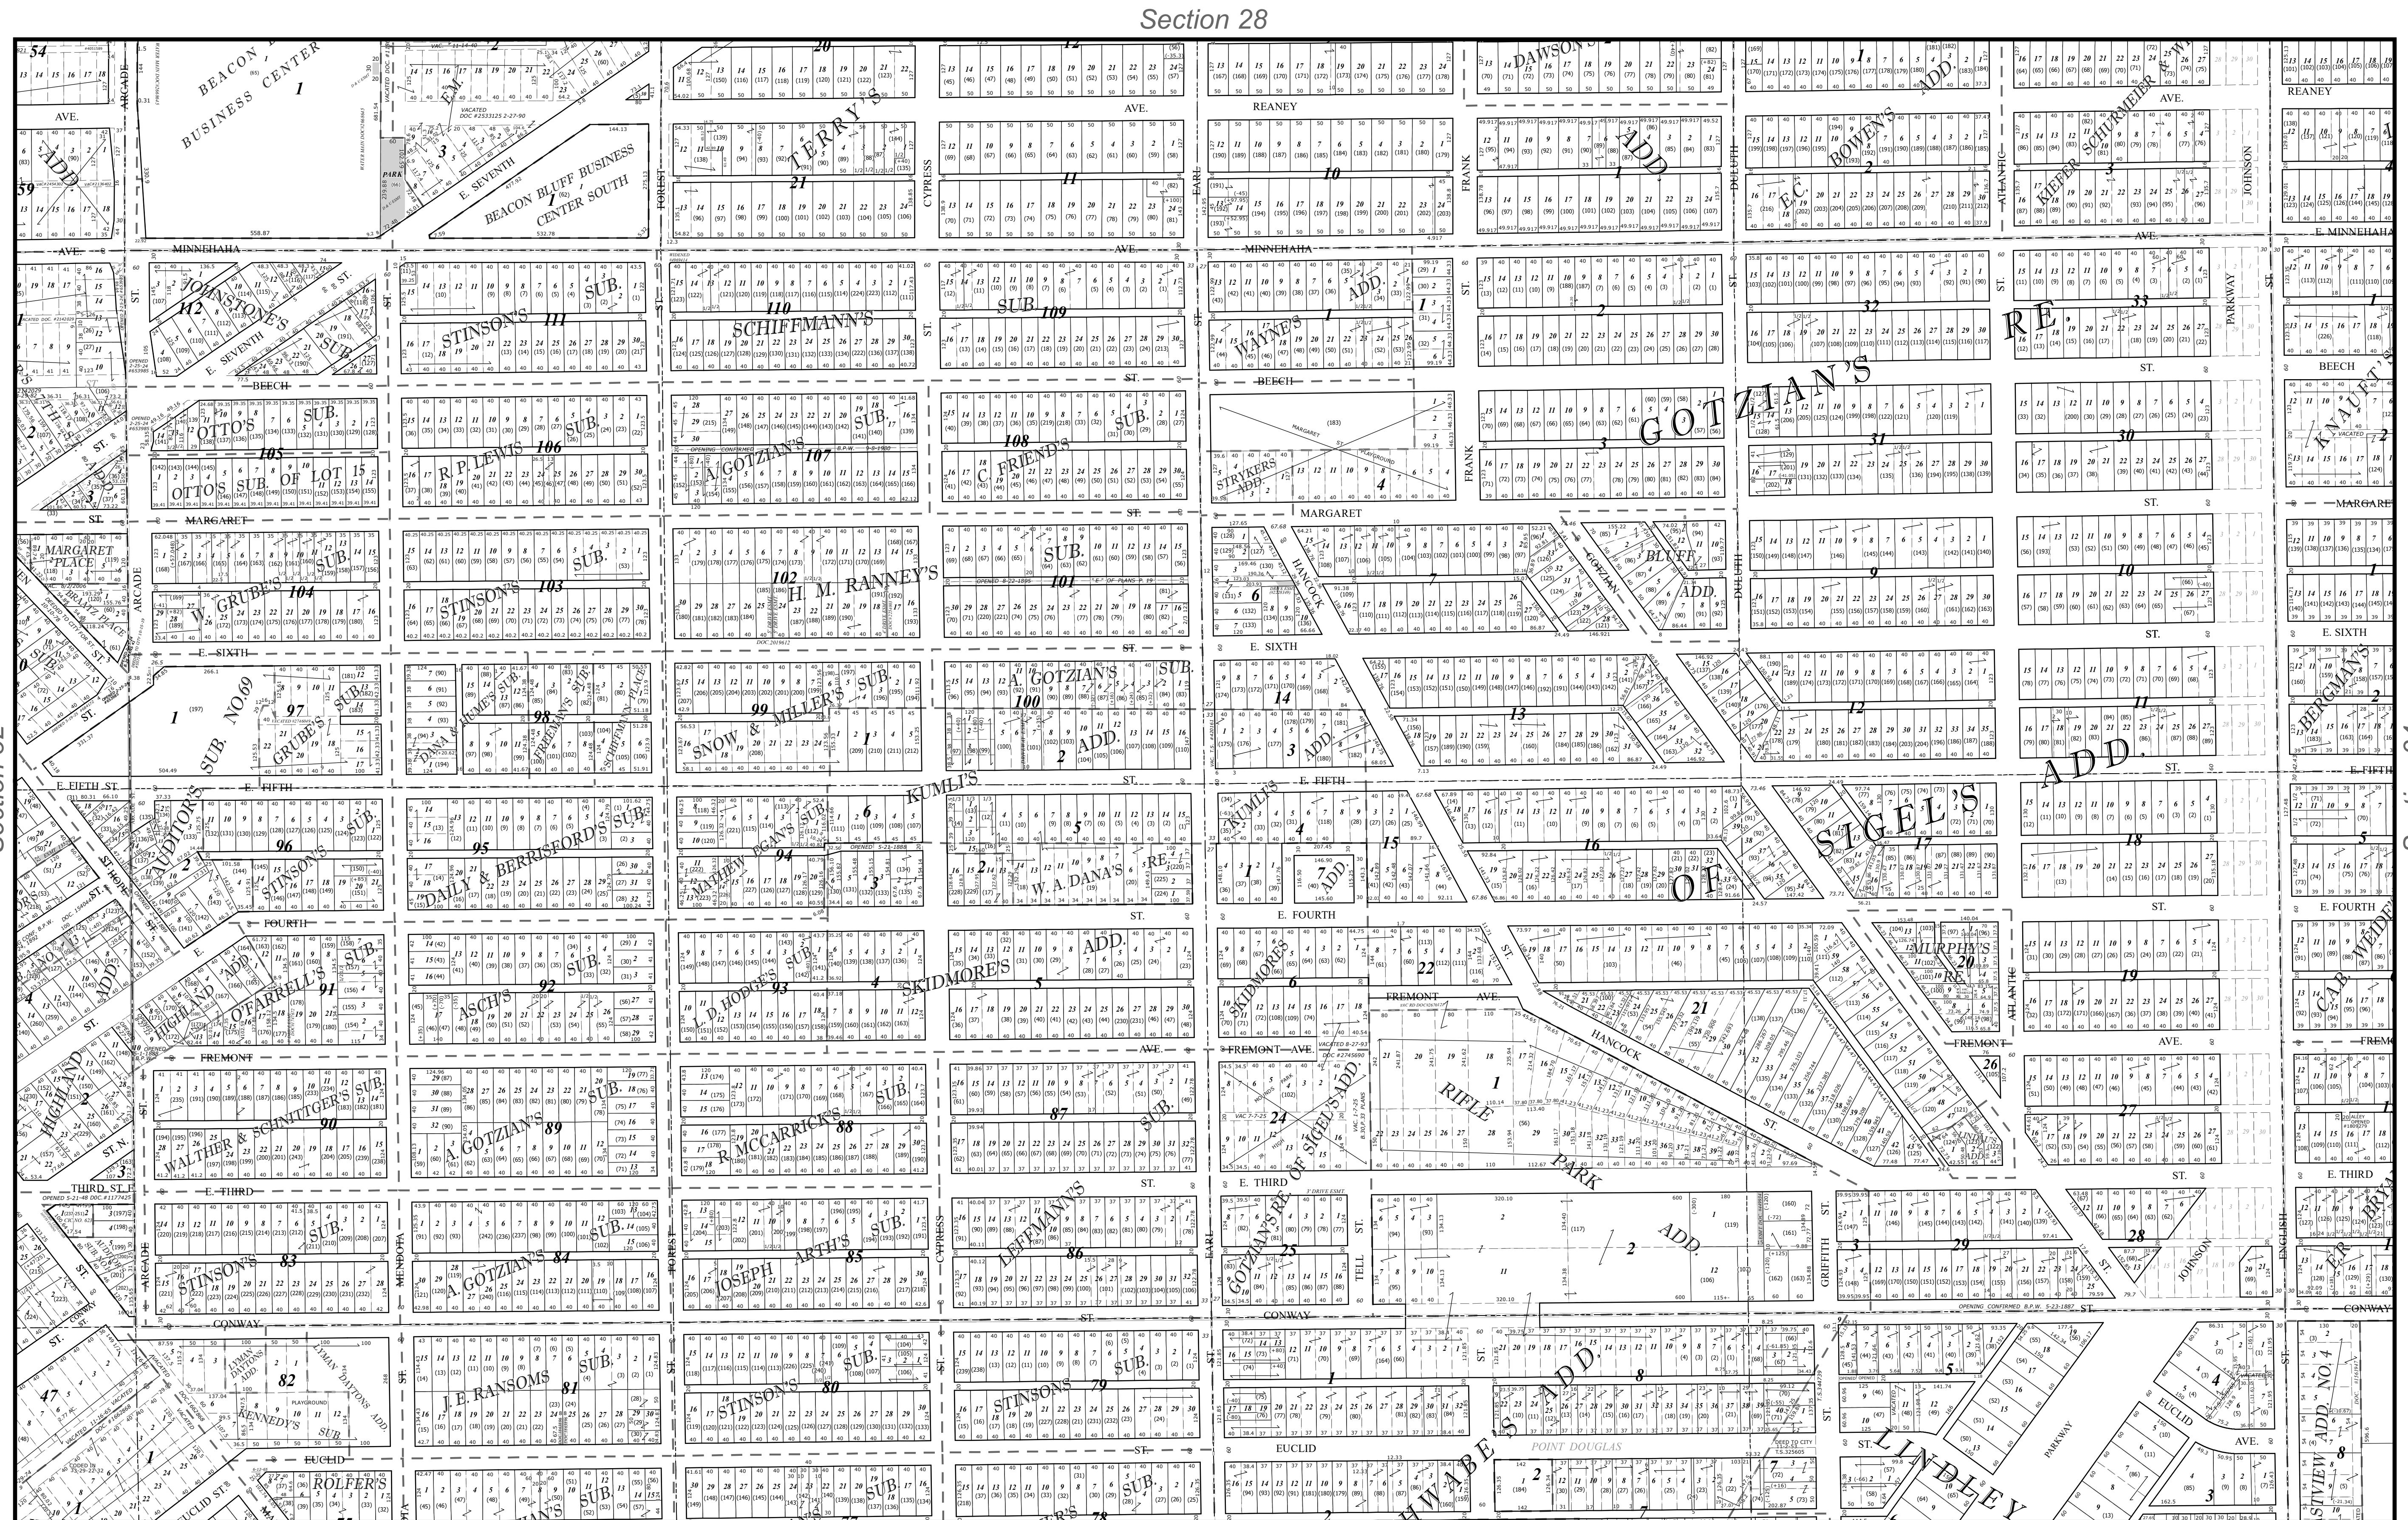

# Ramsey County, MN Tax Parcel Map

**N. 1/2**  
**Sec. 33**  
**T. 29 N**  
**R. 22 W**  
 4th Principal  
 Meridian

**Legend**

Tax Parcel	Quarter Quarter	Historic Lot Line	Radius Line	Railroad Right of Way
Personal Property	Half Section	ROW Centerline	Survey Line	Extension, Easement
Manufactured Home	Road Frontage	Water Line	Construction Line	Extension, Sidelot
Lots and Units	Easement	Wetland Line	Special Centerline	Extension, Right of Way
Subs and Condos	Historic ROW			