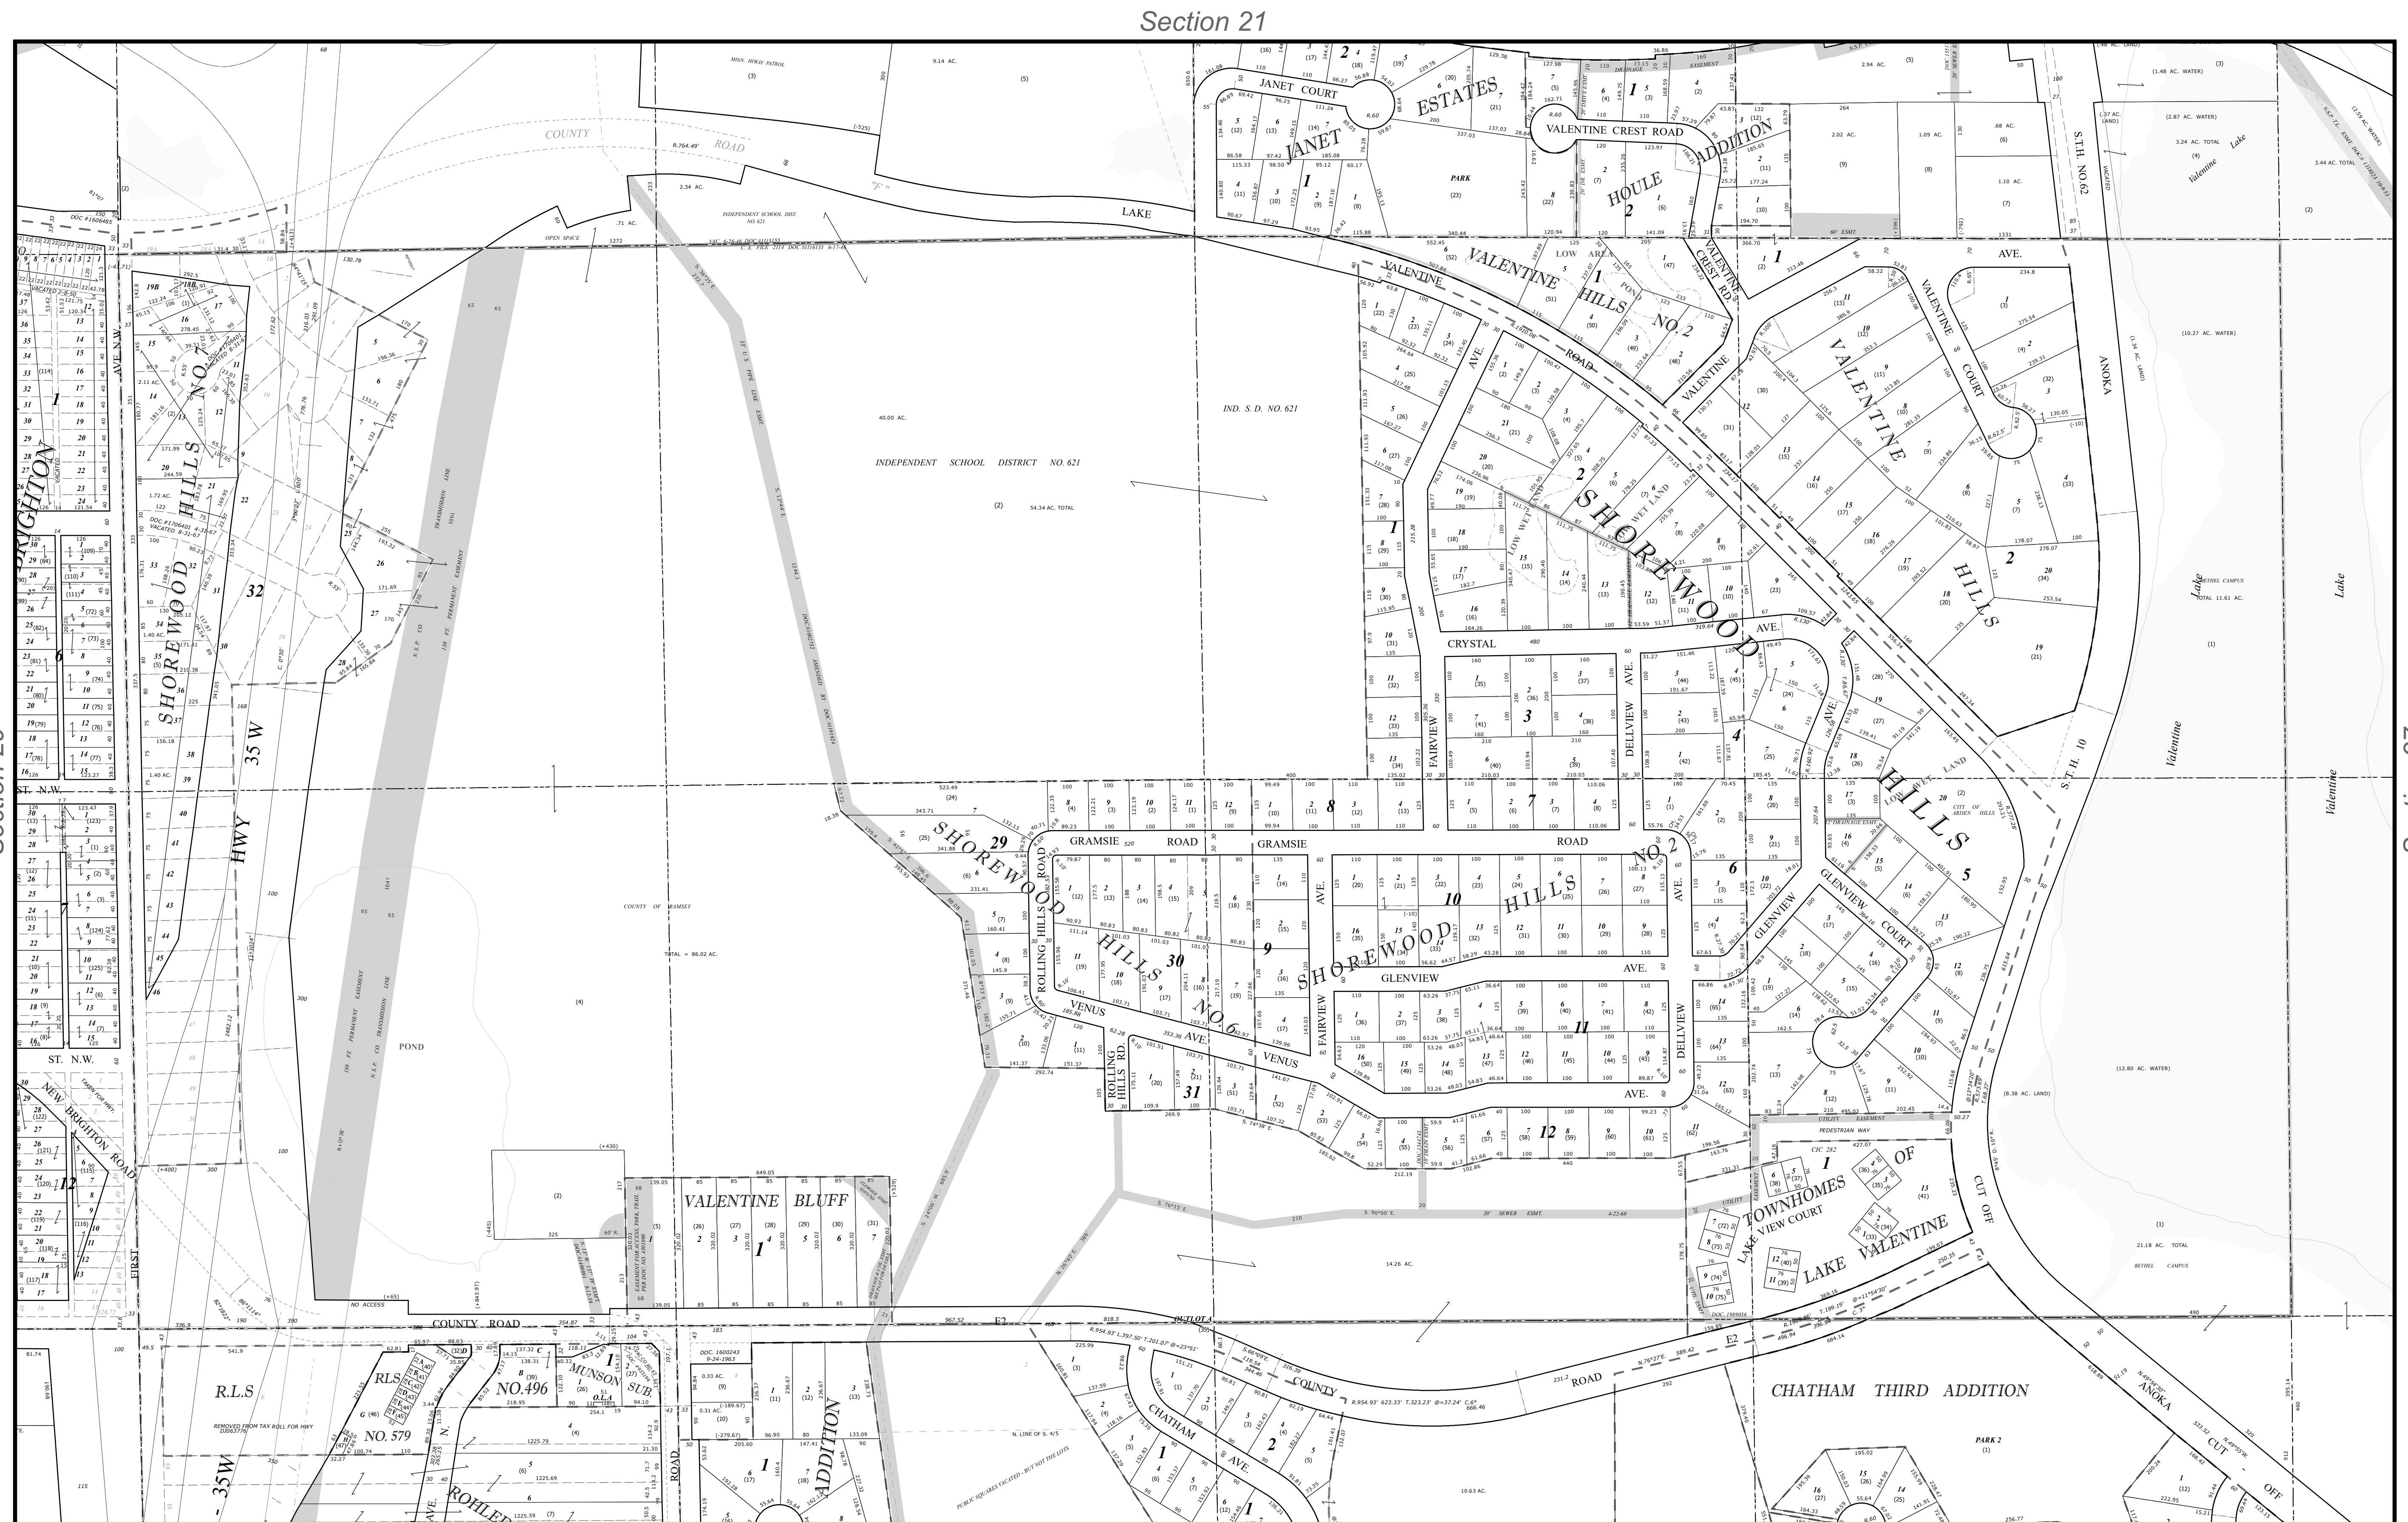

# Ramsey County, MN Tax Parcel Map

**N. 1/2**  
**Sec. 28**  
**T. 30 N**  
**R. 23 W**  
 4th Principal Meridian

The information on this map is a compilation of Ramsey County Records. THE COUNTY DOES NOT WARRANT OR GUARANTEE THE ACCURACY OF THIS DATA. The County disclaims any liability for any injuries, time delays, or expenses you may suffer if you rely in any manner on the accuracy of this data.

1" = 200'  
 1:2,400