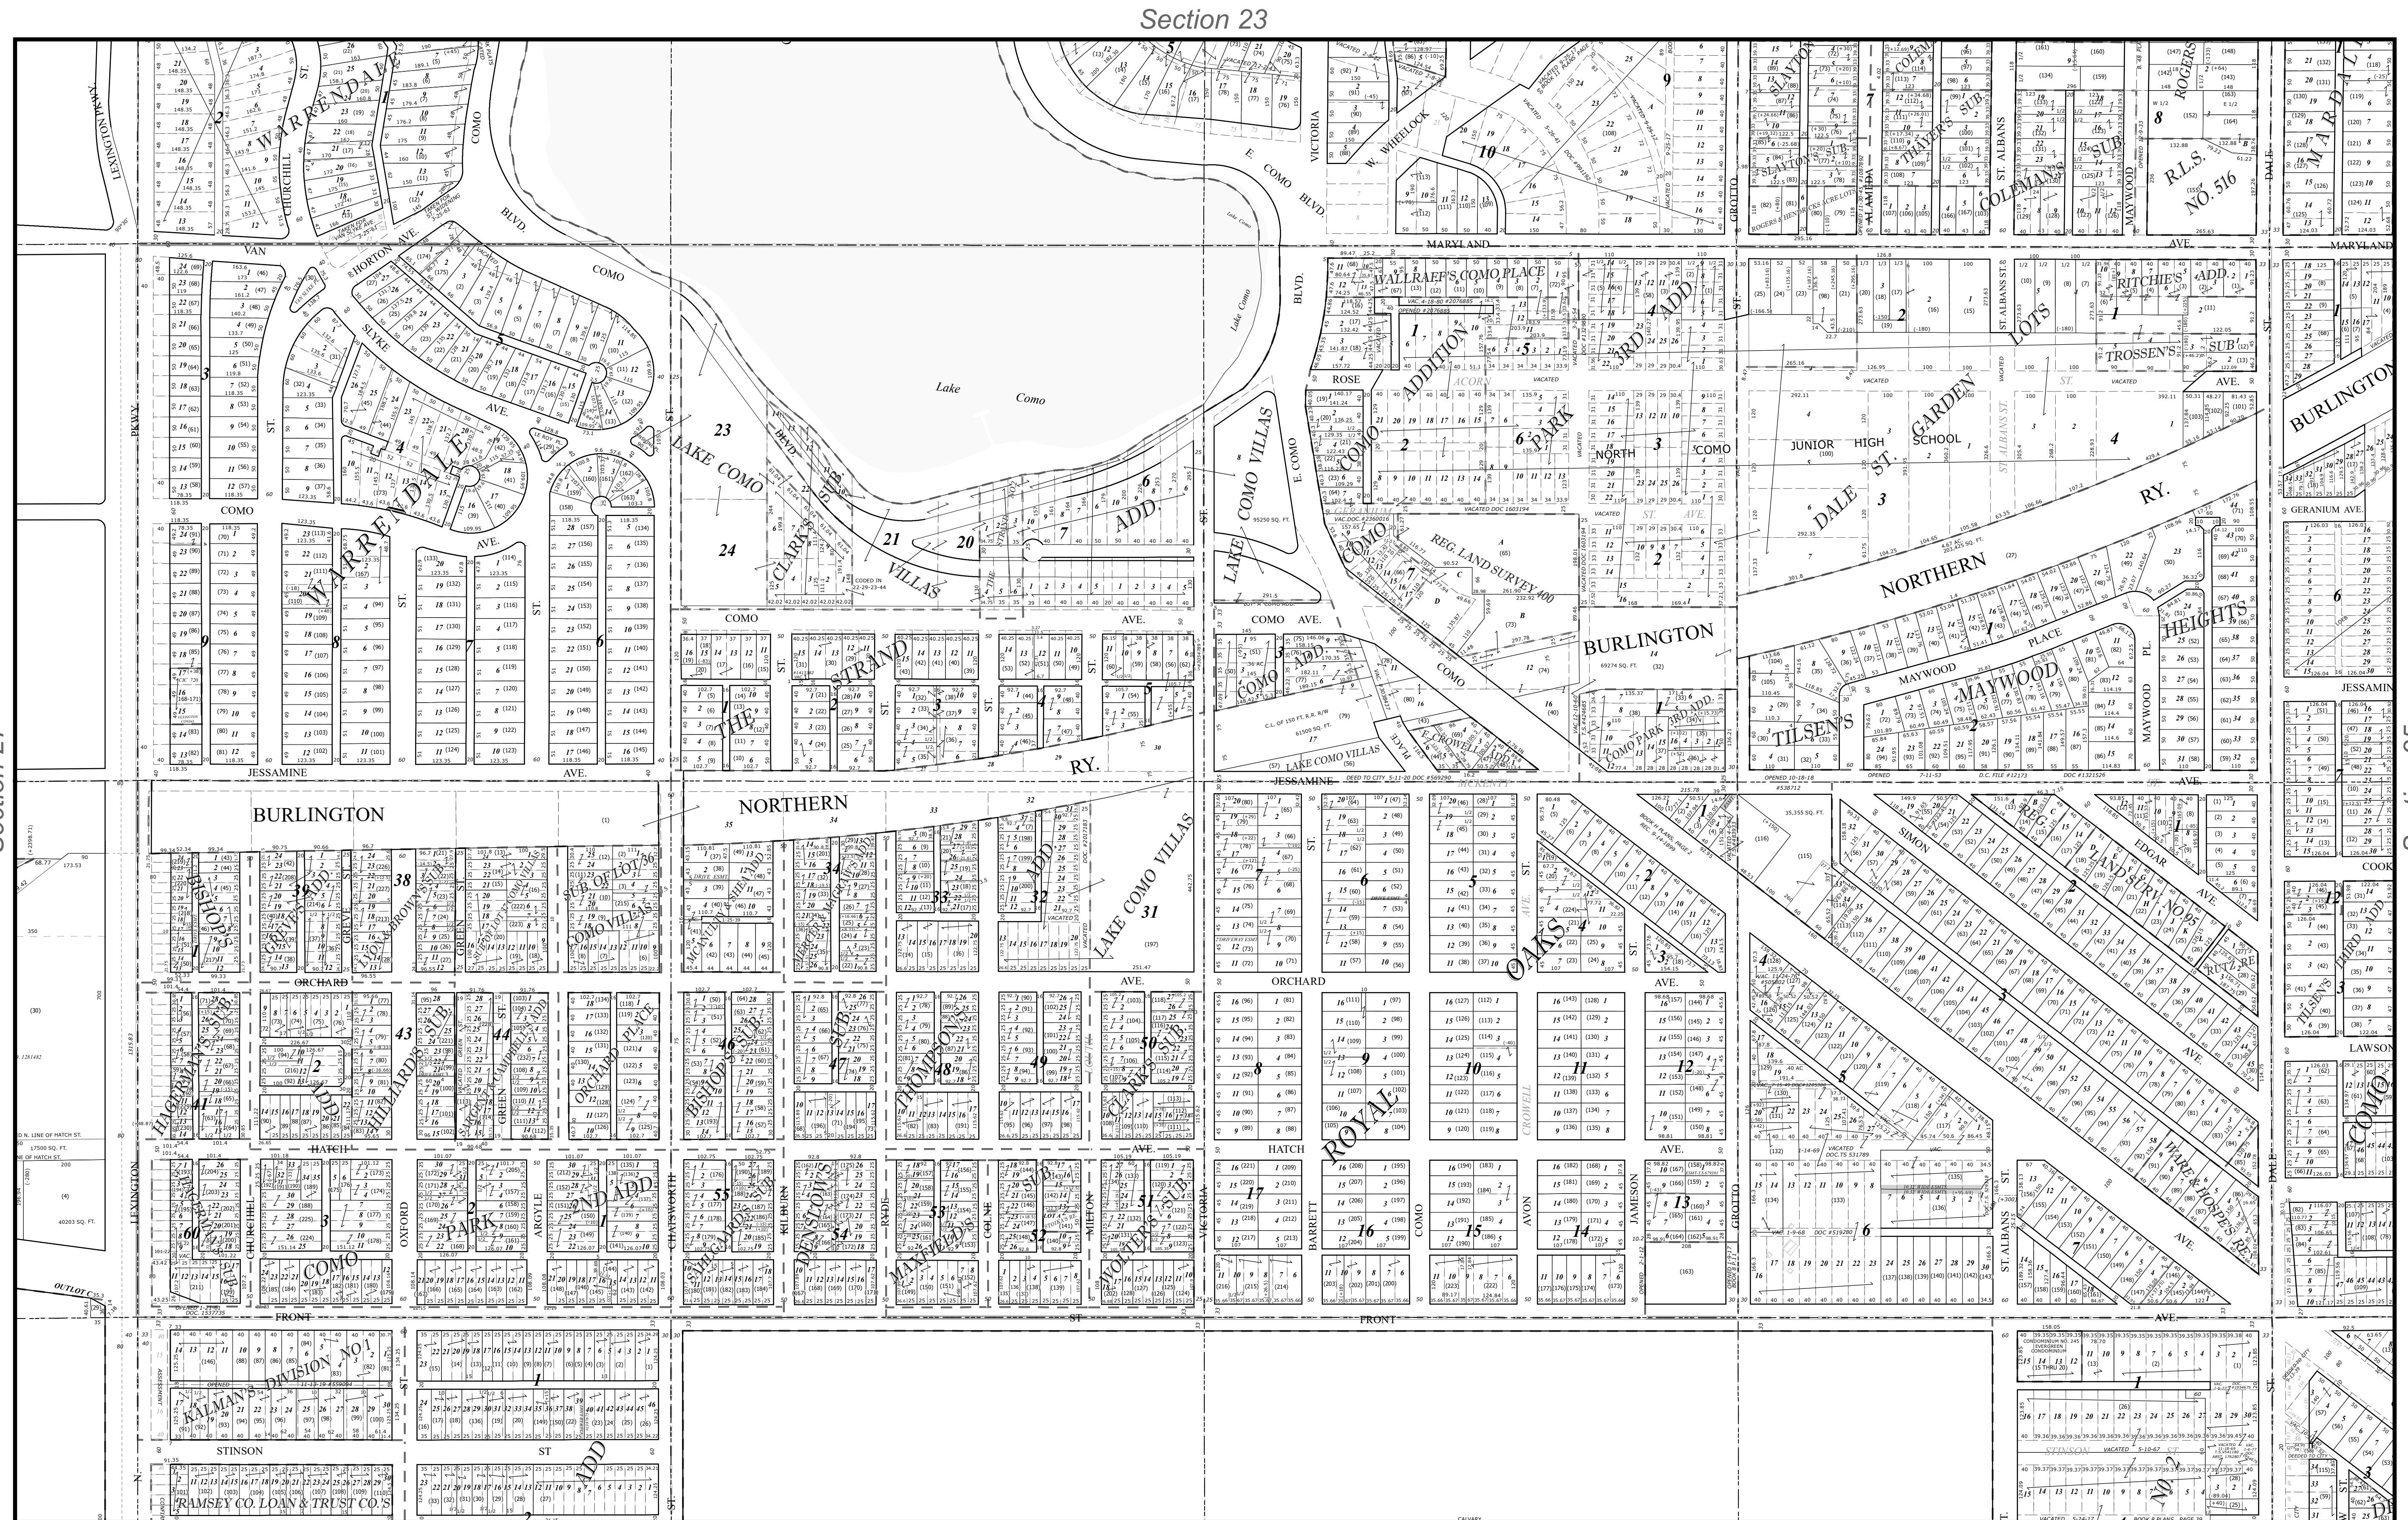

Ramsey County, MN Tax Parcel Map

N. 1/2
Sec. 26
T. 29 N
R. 23 W
 4th Principal Meridian

Legend

Tax Parcel	Quarter Quarter	Historic Lot Line	Radius Line	Railroad Right of Way
Personal Property	Half Section	ROW Centerline	Survey Line	Extension, Easement
Manufactured Home	Road Frontage	Water Line	Construction Line	Extension, Sidelot
Lots and Units	Easement	Wetland Line	Special Centerline	Extension, Right of Way
Subs and Condos	Historic ROW			

Section 26

1" = 200'
 1:2,400

The information on this map is a compilation of Ramsey County Records. THE COUNTY DOES NOT WARRANT OR GUARANTEE THE ACCURACY OF THIS DATA. The County disclaims any liability for any injuries, time delays, or expenses you may suffer if you rely in any manner on the accuracy of this data.