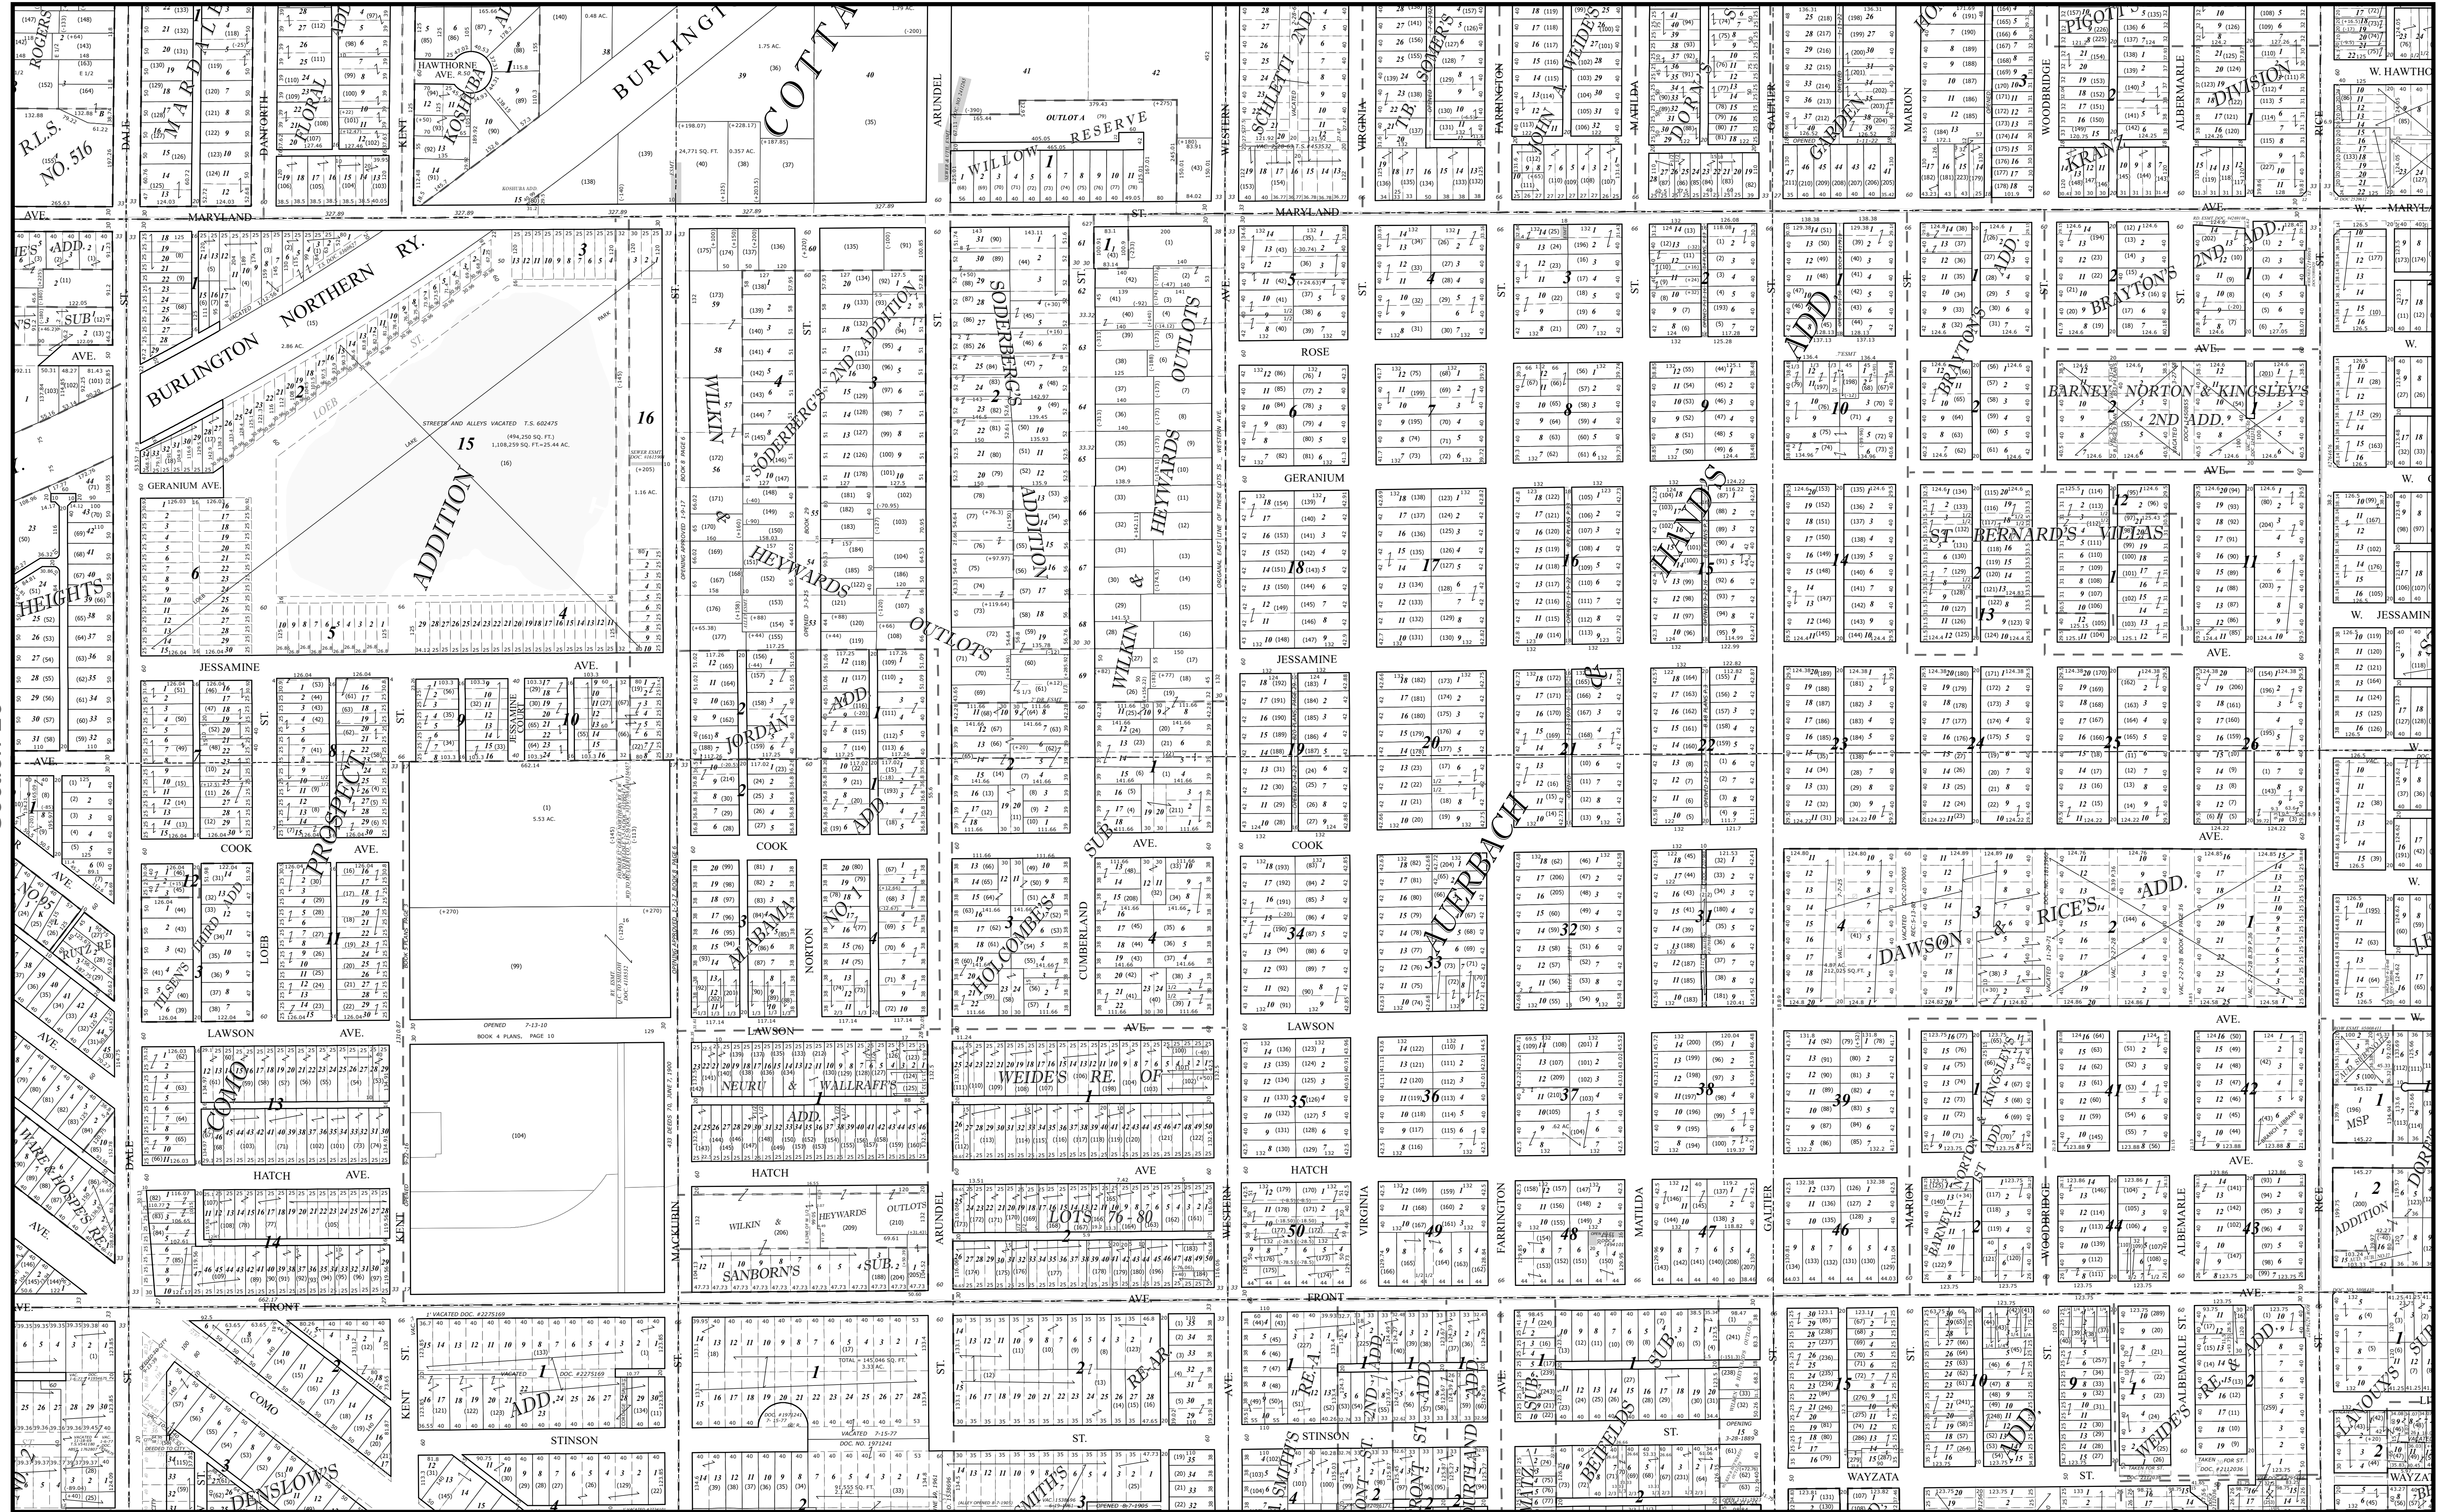

# Ramsey County, MN Tax Parcel Map

**N. 1/2**  
**Sec. 25**  
**T. 29 N**  
**R. 23 W**  
 4th Principal Meridian

Section 24

**Legend**

Section 25

1" = 200'  
 1:2,400

The information on this map is a compilation of Ramsey County Records. THE COUNTY DOES NOT WARRANT OR GUARANTEE THE ACCURACY OF THIS DATA. The County disclaims any liability for any injuries, time delays, or expenses you may suffer if you rely in any manner on the accuracy of this data.