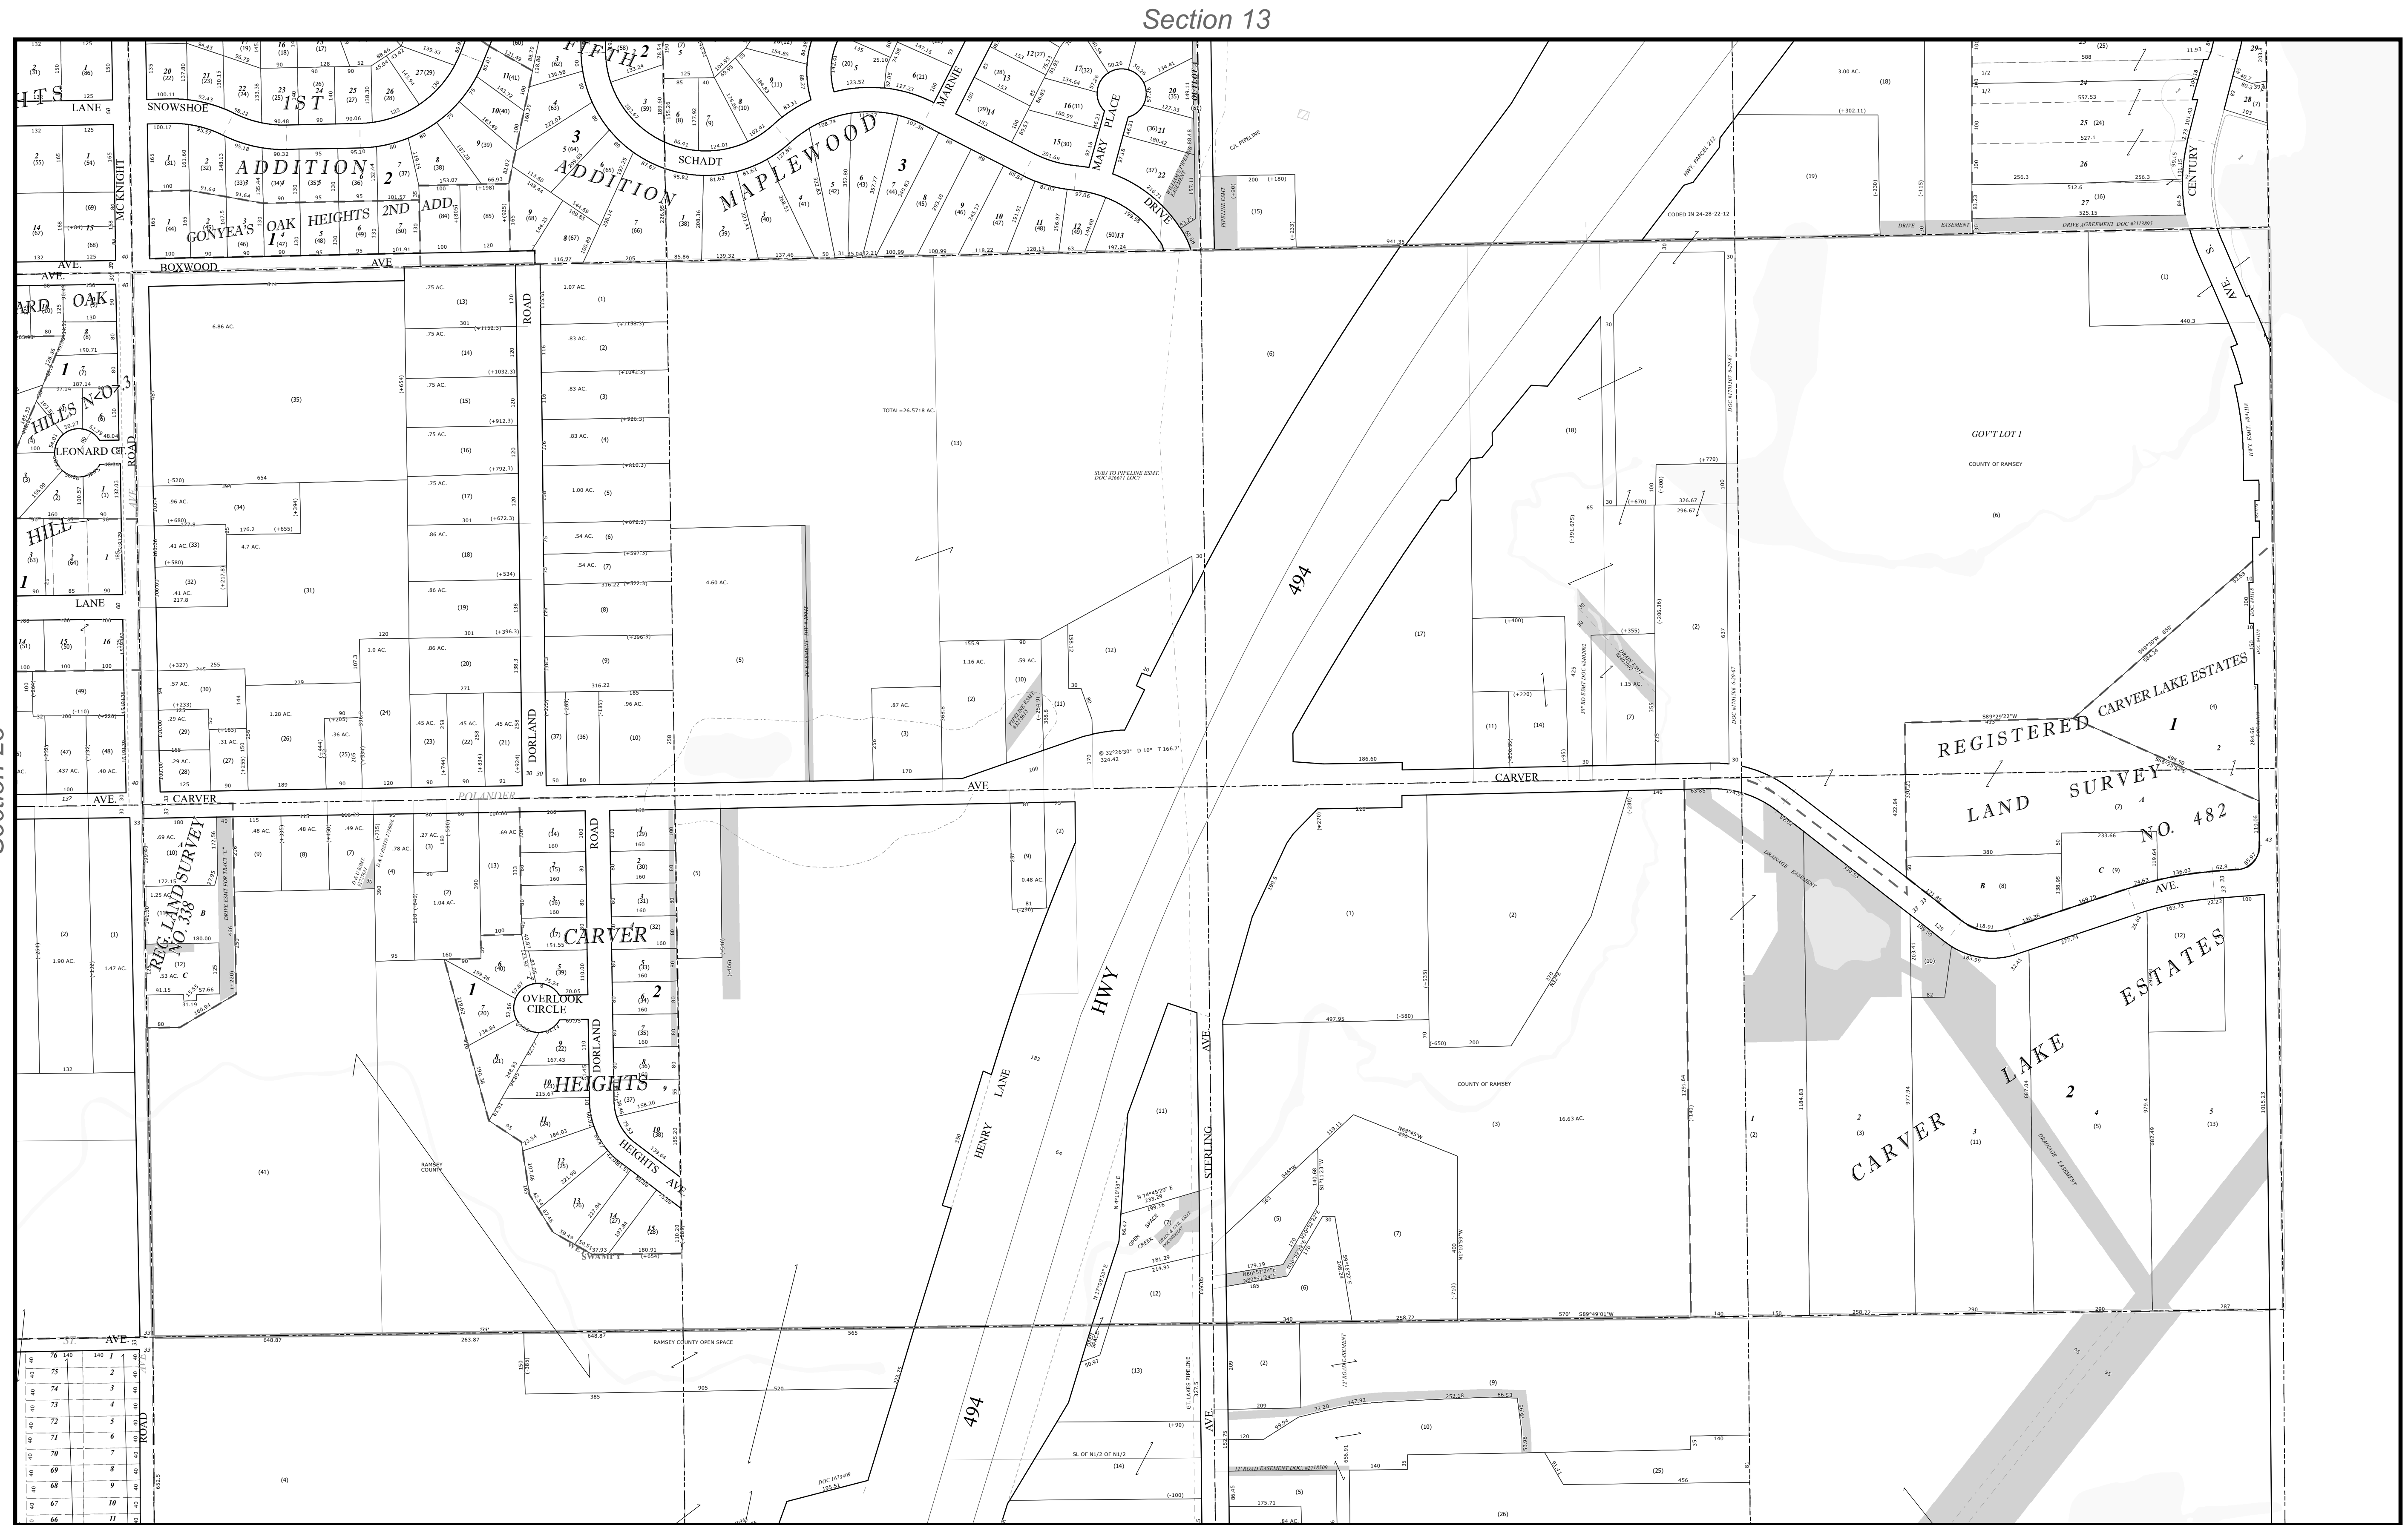

# Ramsey County, MN Tax Parcel Map

**N. 1/2**  
**Sec. 24**  
**T. 28 N**  
**R. 22 W**  
 4th Principal Meridian

The information on this map is a compilation of Ramsey County Records. THE COUNTY DOES NOT WARRANT OR GUARANTEE THE ACCURACY OF THIS DATA. The County disclaims any liability for any injuries, time delays, or expenses you may suffer if you rely in any manner on the accuracy of this data.

Produced by Ramsey County Assessor's Office  
 2/9/2024  
 651-266-2000  
 AskPropertyTaxandRecords@co.ramsey.mn.us

Legend	
	Tax Parcel
	Personal Property
	Manufactured Home
	Lots and Units
	Subs and Condos
	Quarter Quarter
	Half Section
	Road Frontage
	Easement
	Historic ROW
	Historic Lot Line
	ROW Centerline
	Water Line
	Wetland Line
	Radius Line
	Survey Line
	Construction Line
	Special Centerline
	Railroad Right of Way
	Extension, Easement
	Extension, Sidelot
	Extension, Right of Way

Section 24

1" = 200'  
 1:2,400

0 100 200  
 Feet