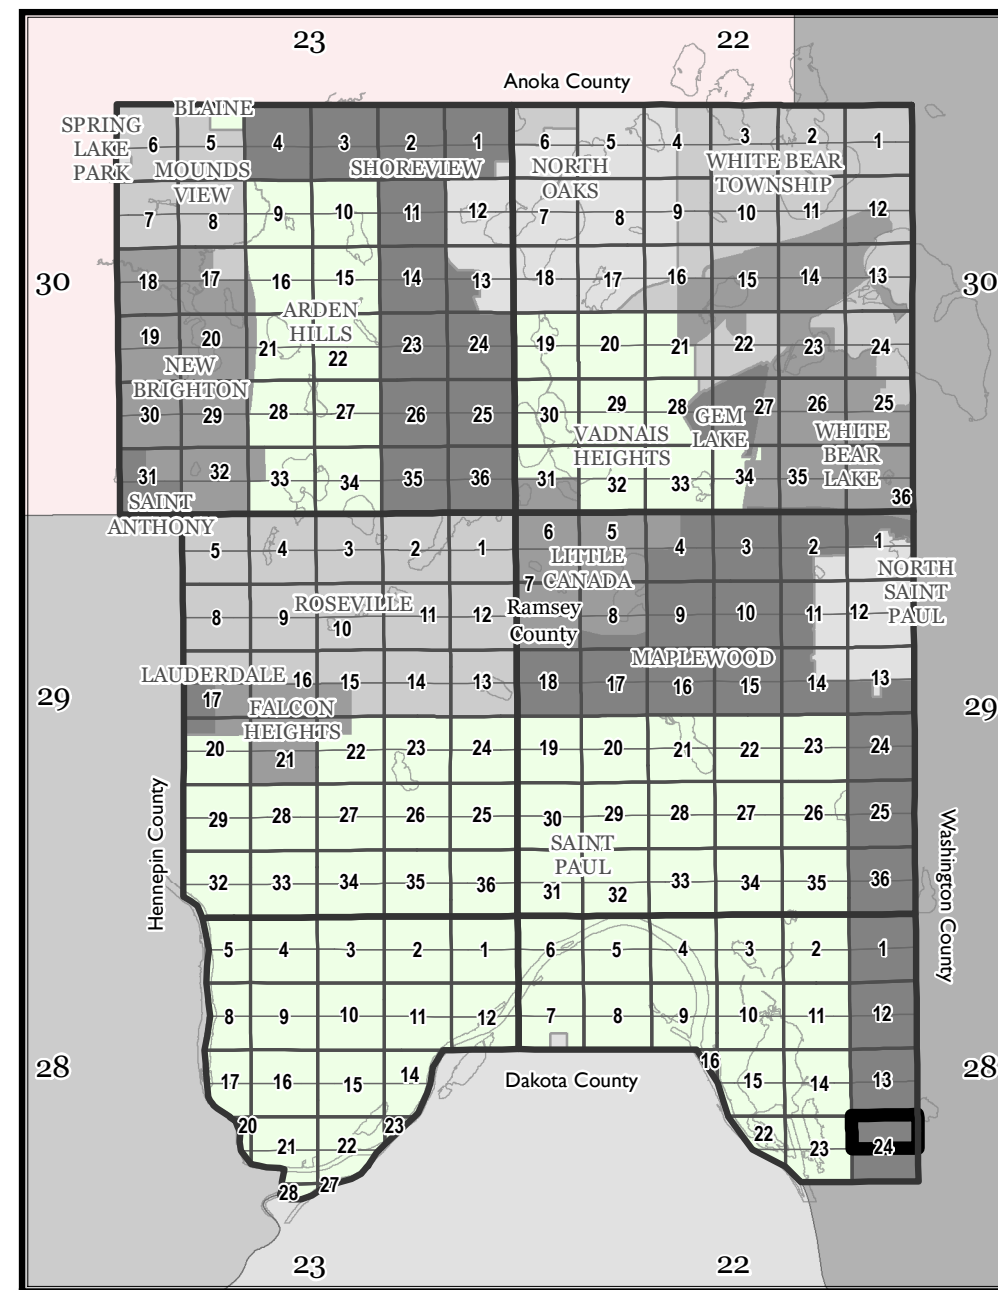

# Ramsey County, MN Tax Parcel Map

**N. 1/2**  
**Sec. 24**  
**T. 28 N**  
**R. 22 W**  
 4th Principal Meridian

The information on this map is a compilation of Ramsey County Records. THE COUNTY DOES NOT WARRANT OR GUARANTEE THE ACCURACY OF THIS DATA. The County disclaims any liability for any injuries, time delays, or expenses you may suffer if you rely in any manner on the accuracy of this data.

Produced by Ramsey County Assessor's Office  
 2/9/2024  
 651-266-2000  
 AskPropertyTaxandRecords@co.ramsey.mn.us

Legend	
	Tax Parcel
	Personal Property
	Manufactured Home
	Lots and Units
	Subs and Condos
	Quarter Quarter
	Half Section
	Road Frontage
	Easement
	Historic ROW
	Historic Lot Line
	ROW Centerline
	Water Line
	Wetland Line
	Radius Line
	Survey Line
	Construction Line
	Special Centerline
	Railroad Right of Way
	Extension, Easement
	Extension, Sidelot
	Extension, Right of Way

Section 24

1" = 200'  
 1:2,400

0 100 200  
 Feet