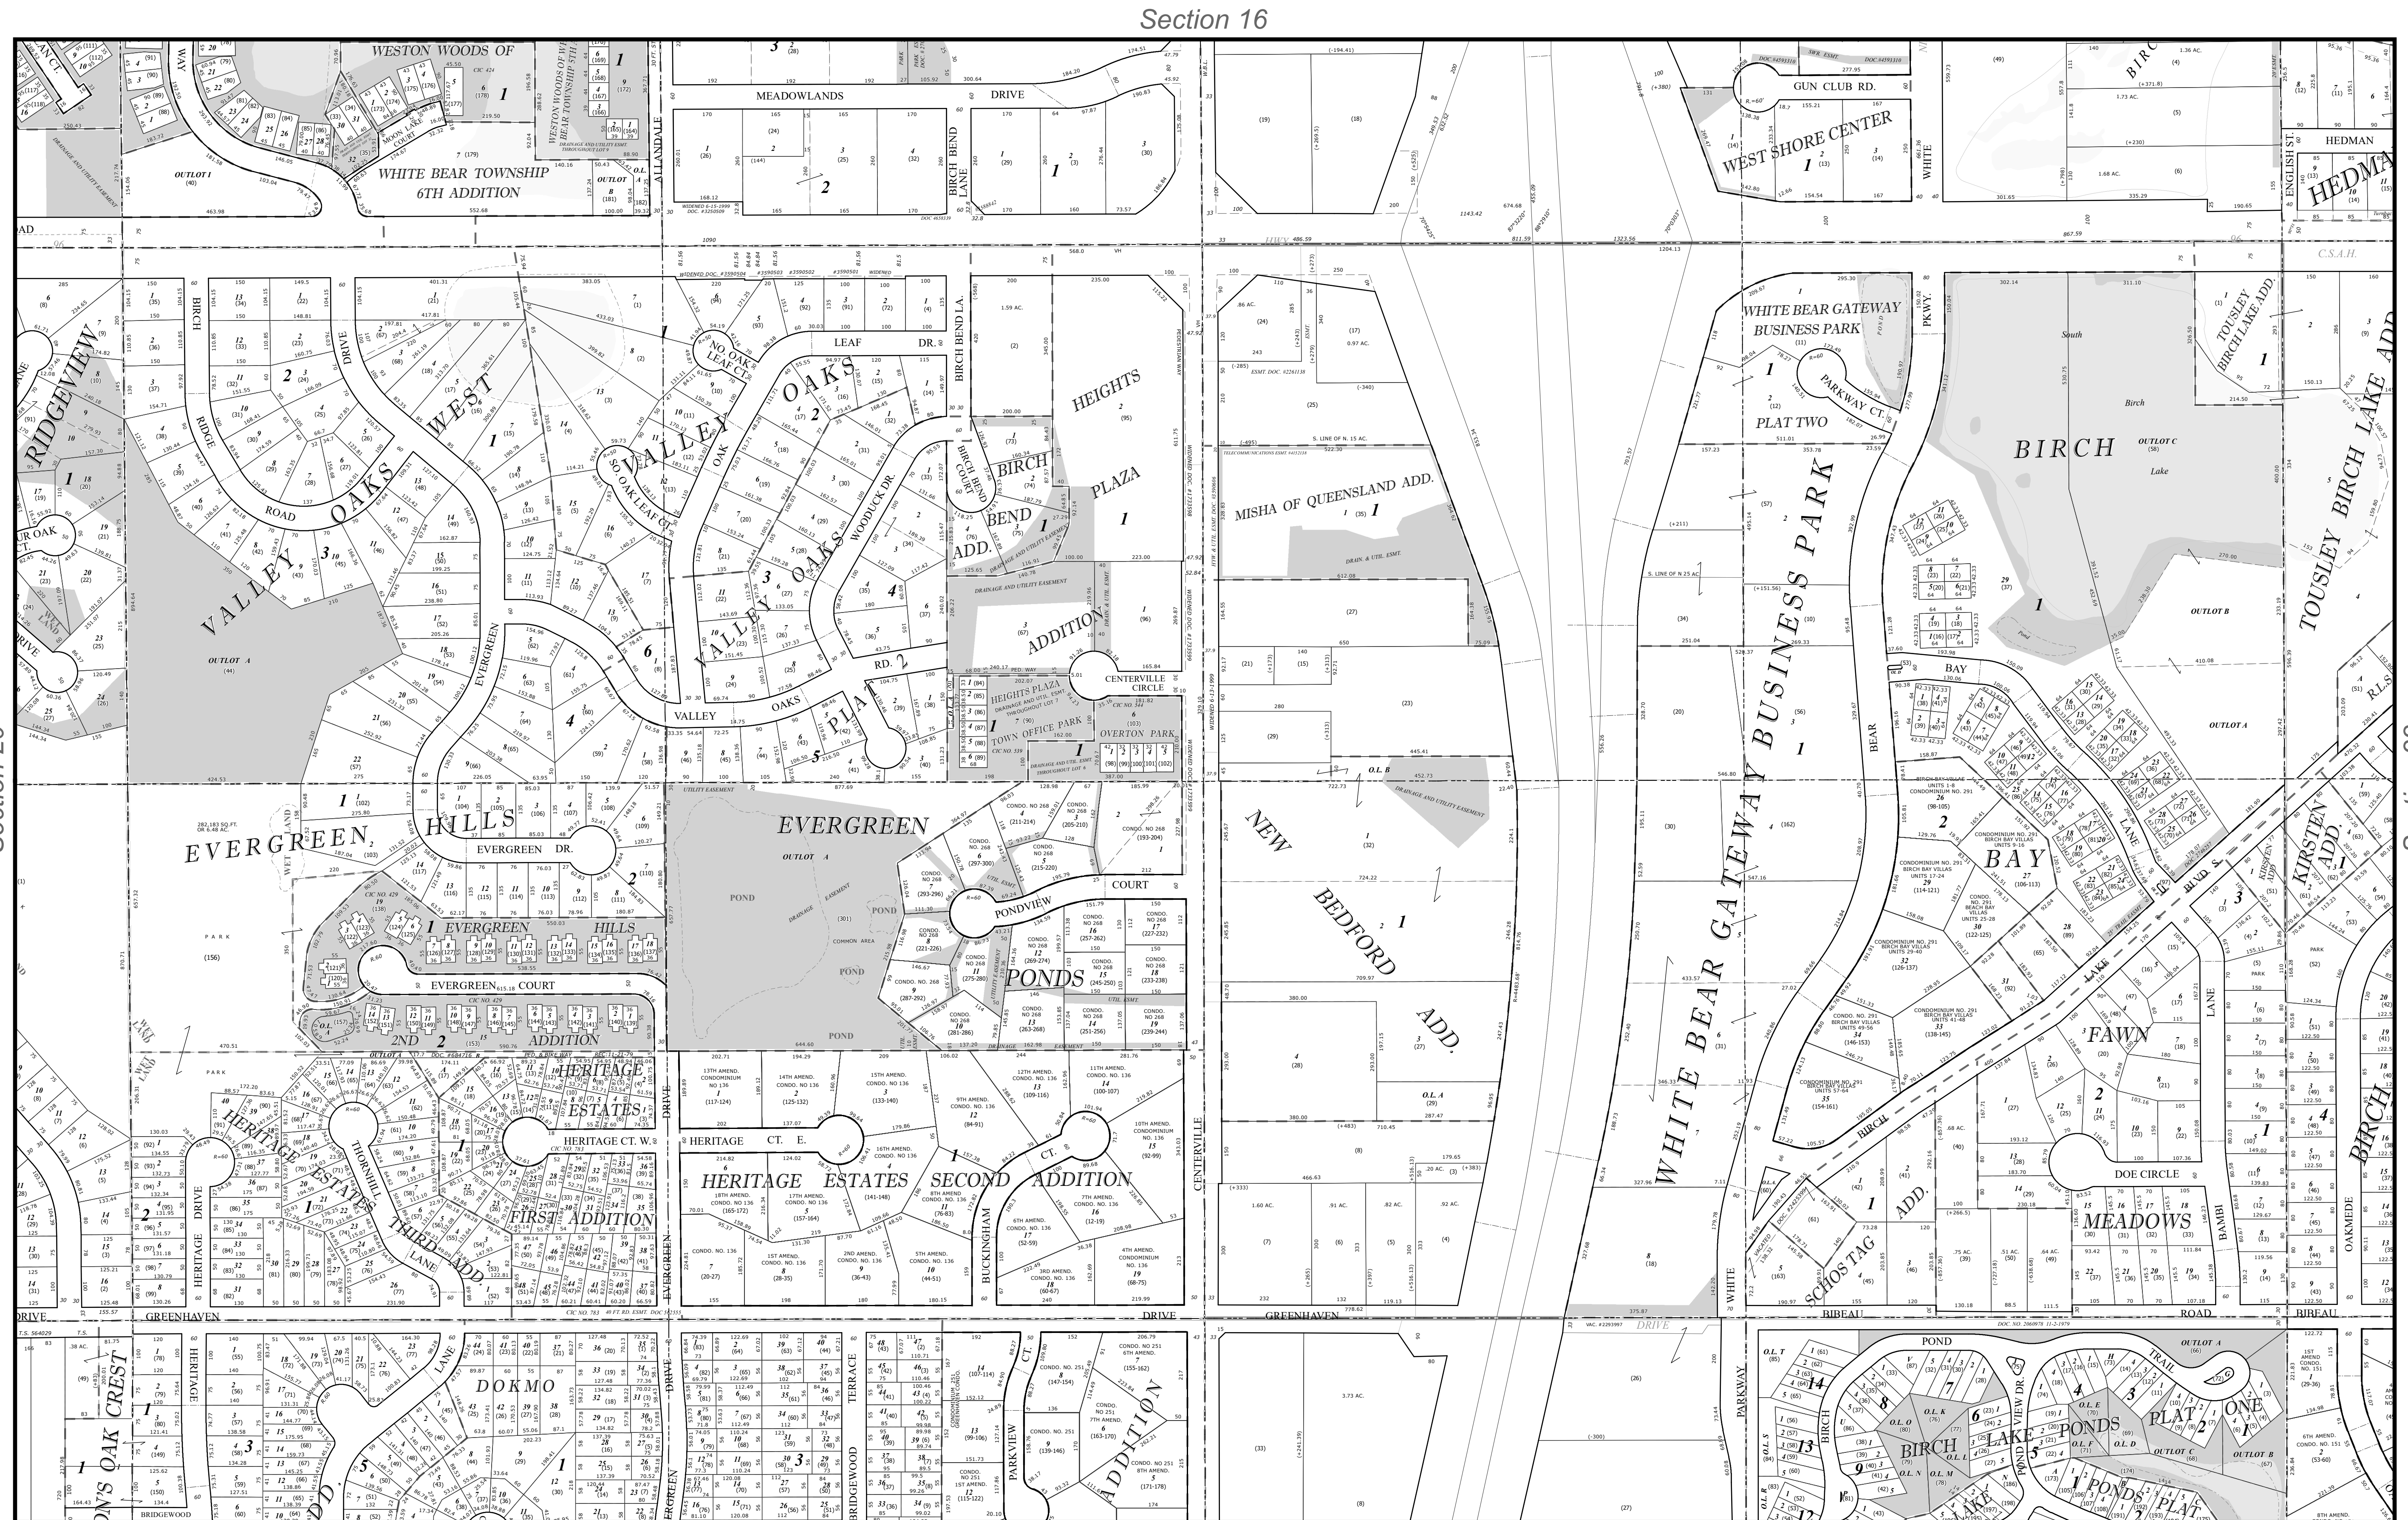

# Ramsey County, MN Tax Parcel Map

**N. 1/2**  
**Sec. 21**  
**T. 30 N**  
**R. 22 W**  
 4th Principal  
 Meridian

Section 16

Section 20

Section 22

Section 21

Legend			

1" = 200'  
 1:2,400

The information on this map is a compilation of Ramsey County Records. THE COUNTY DOES NOT WARRANT OR GUARANTEE THE ACCURACY OF THIS DATA. The County disclaims any liability for any injuries, time delays, or expenses you may suffer if you rely in any manner on the accuracy of this data.