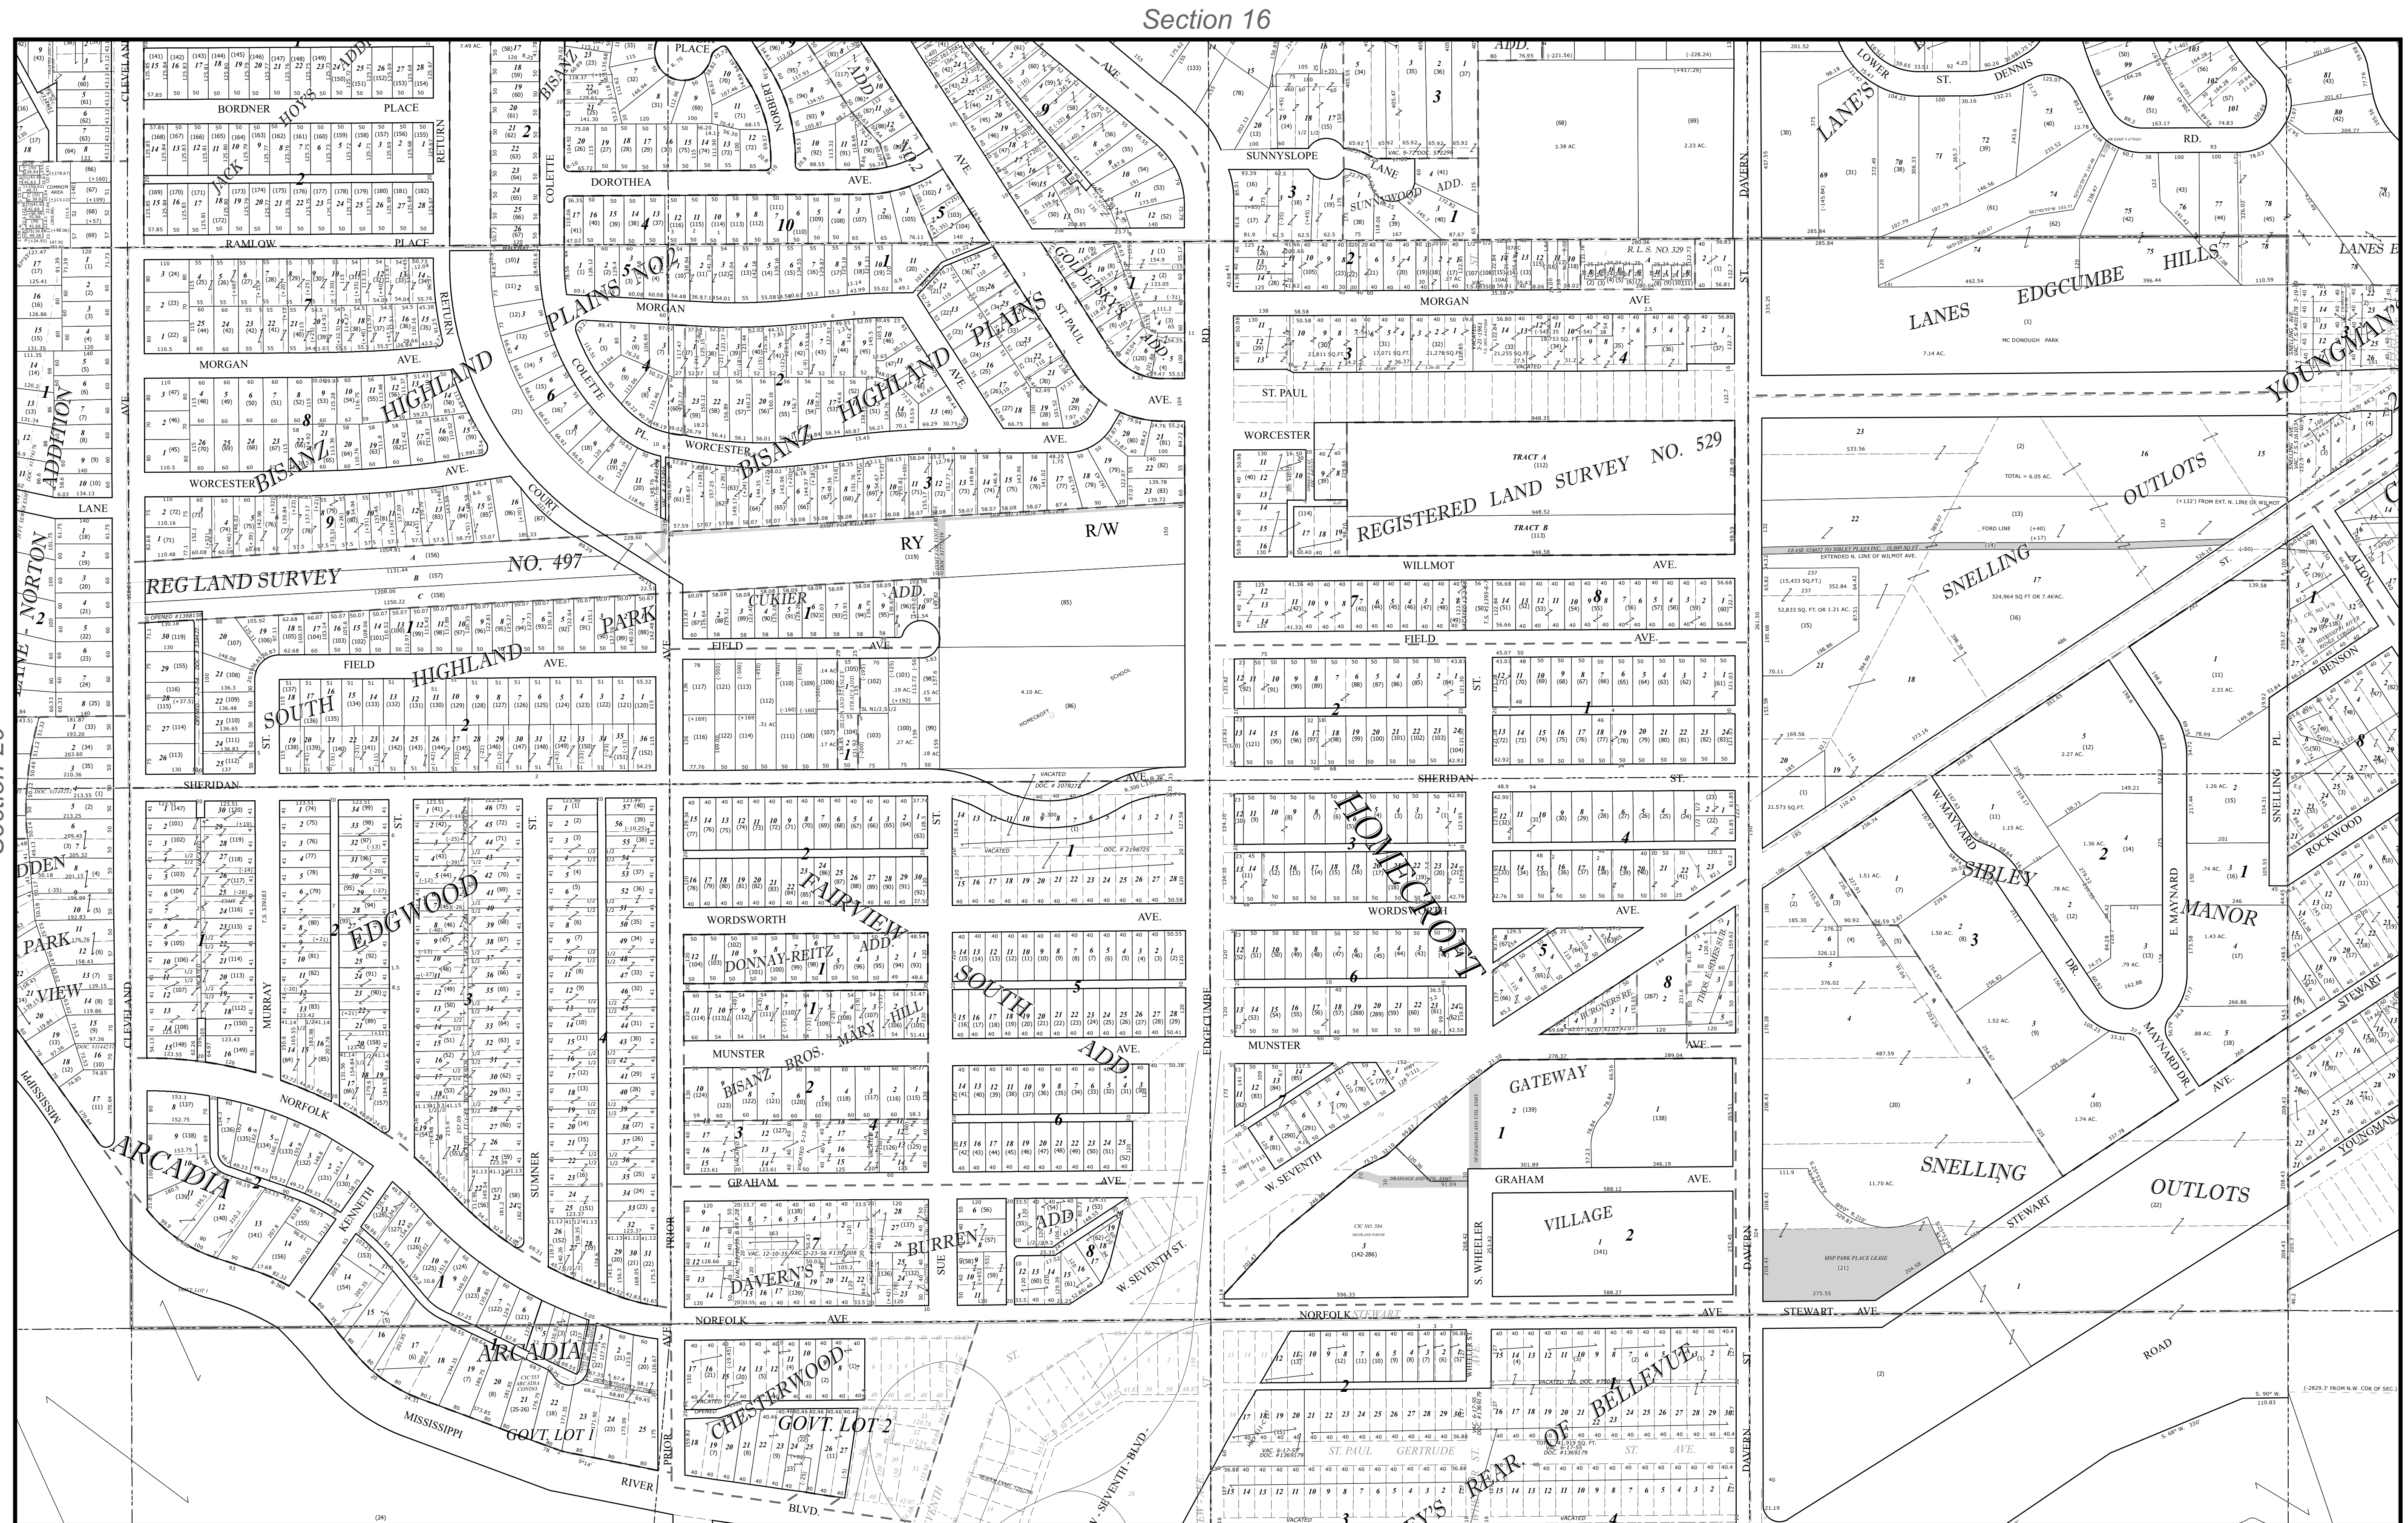

Ramsey County, MN Tax Parcel Map

N. 1/2
Sec. 21
T. 28 N
R. 23 W
 4th Principal Meridian

Legend

Tax Parcel	Quarter Quarter	Historic Lot Line	Radius Line	Railroad Right of Way
Personal Property	Half Section	ROW Centerline	Survey Line	Extension, Easement
Manufactured Home	Road Frontage	Water Line	Construction Line	Extension, Sidelot
Lots and Units	Easement	Wetland Line	Special Centerline	Extension, Right of Way
Subs and Condos	Historic ROW			

Section 21

1" = 200'
 1:2,400