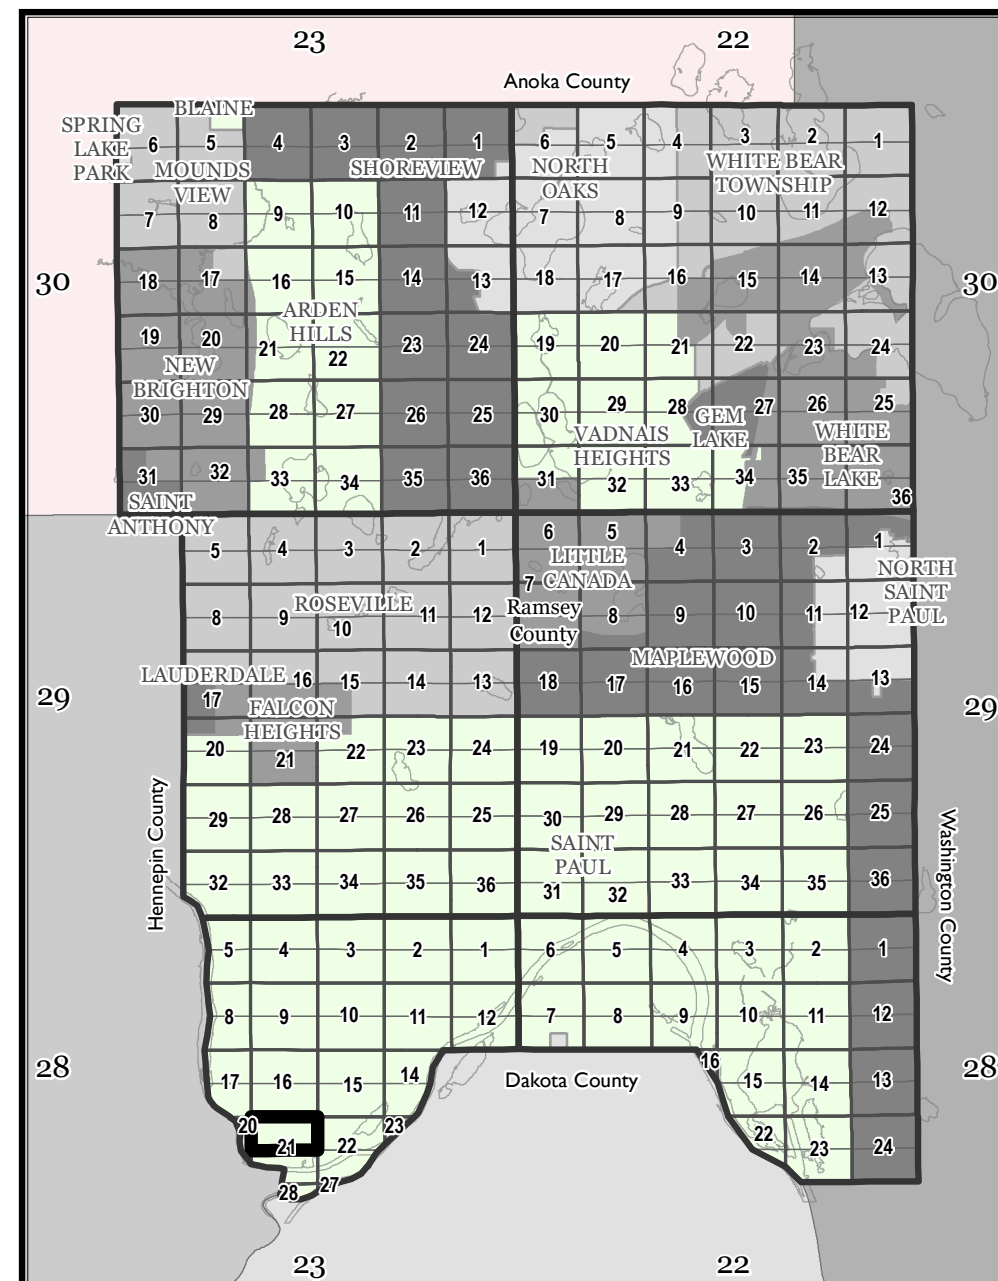

Ramsey County, MN Tax Parcel Map

N. 1/2
Sec. 21
T. 28 N
R. 23 W
 4th Principal Meridian

Legend

Tax Parcel	Quarter Quarter	Historic Lot Line	Radius Line	Railroad Right of Way
Personal Property	Half Section	ROW Centerline	Survey Line	Extension, Easement
Manufactured Home	Road Frontage	Water Line	Construction Line	Extension, Sidelot
Lots and Units	Easement	Wetland Line	Special Centerline	Extension, Right of Way
Subs and Condos	Historic ROW			

Section 21

1" = 200'
 1:2,400