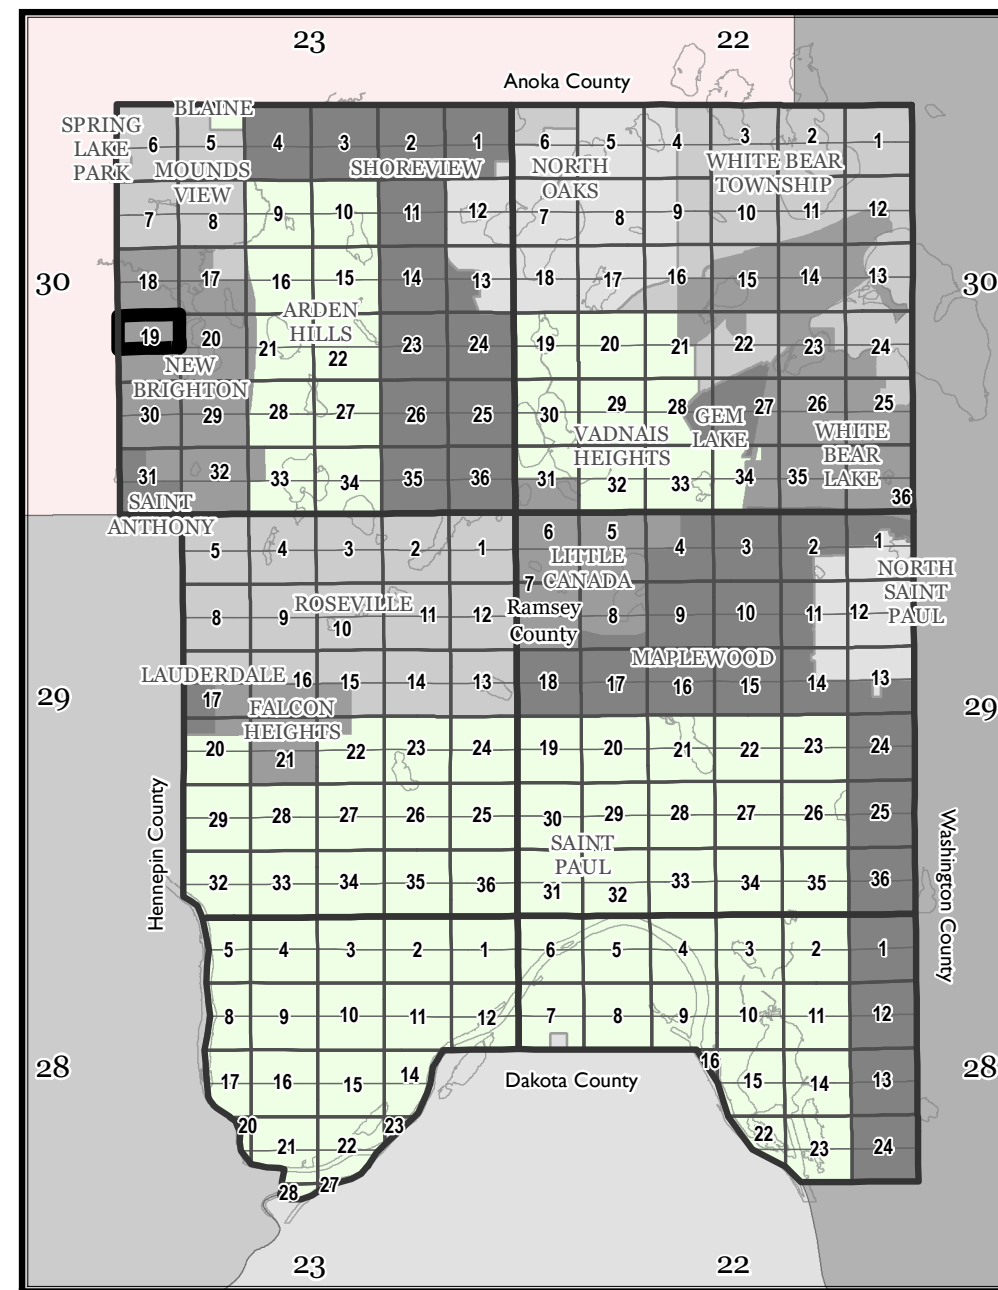

# Ramsey County, MN Tax Parcel Map

**N. 1/2**  
**Sec. 19**  
**T. 30 N**  
**R. 23 W**  
 4th Principal  
 Meridian

Section 18

Section 24

Section 20

Section 19

The information on this map is a compilation of Ramsey County Records. THE COUNTY DOES NOT WARRANT OR GUARANTEE THE ACCURACY OF THIS DATA. The County disclaims any liability for any injuries, time delays, or expenses you may suffer if you rely in any manner on the accuracy of this data.

Produced by Ramsey County Assessor's Office  
 2/9/2024  
 651-266-2000  
 AskPropertyTaxandRecords@co.ramsey.mn.us

Legend			

1" = 200'  
 1:2,400