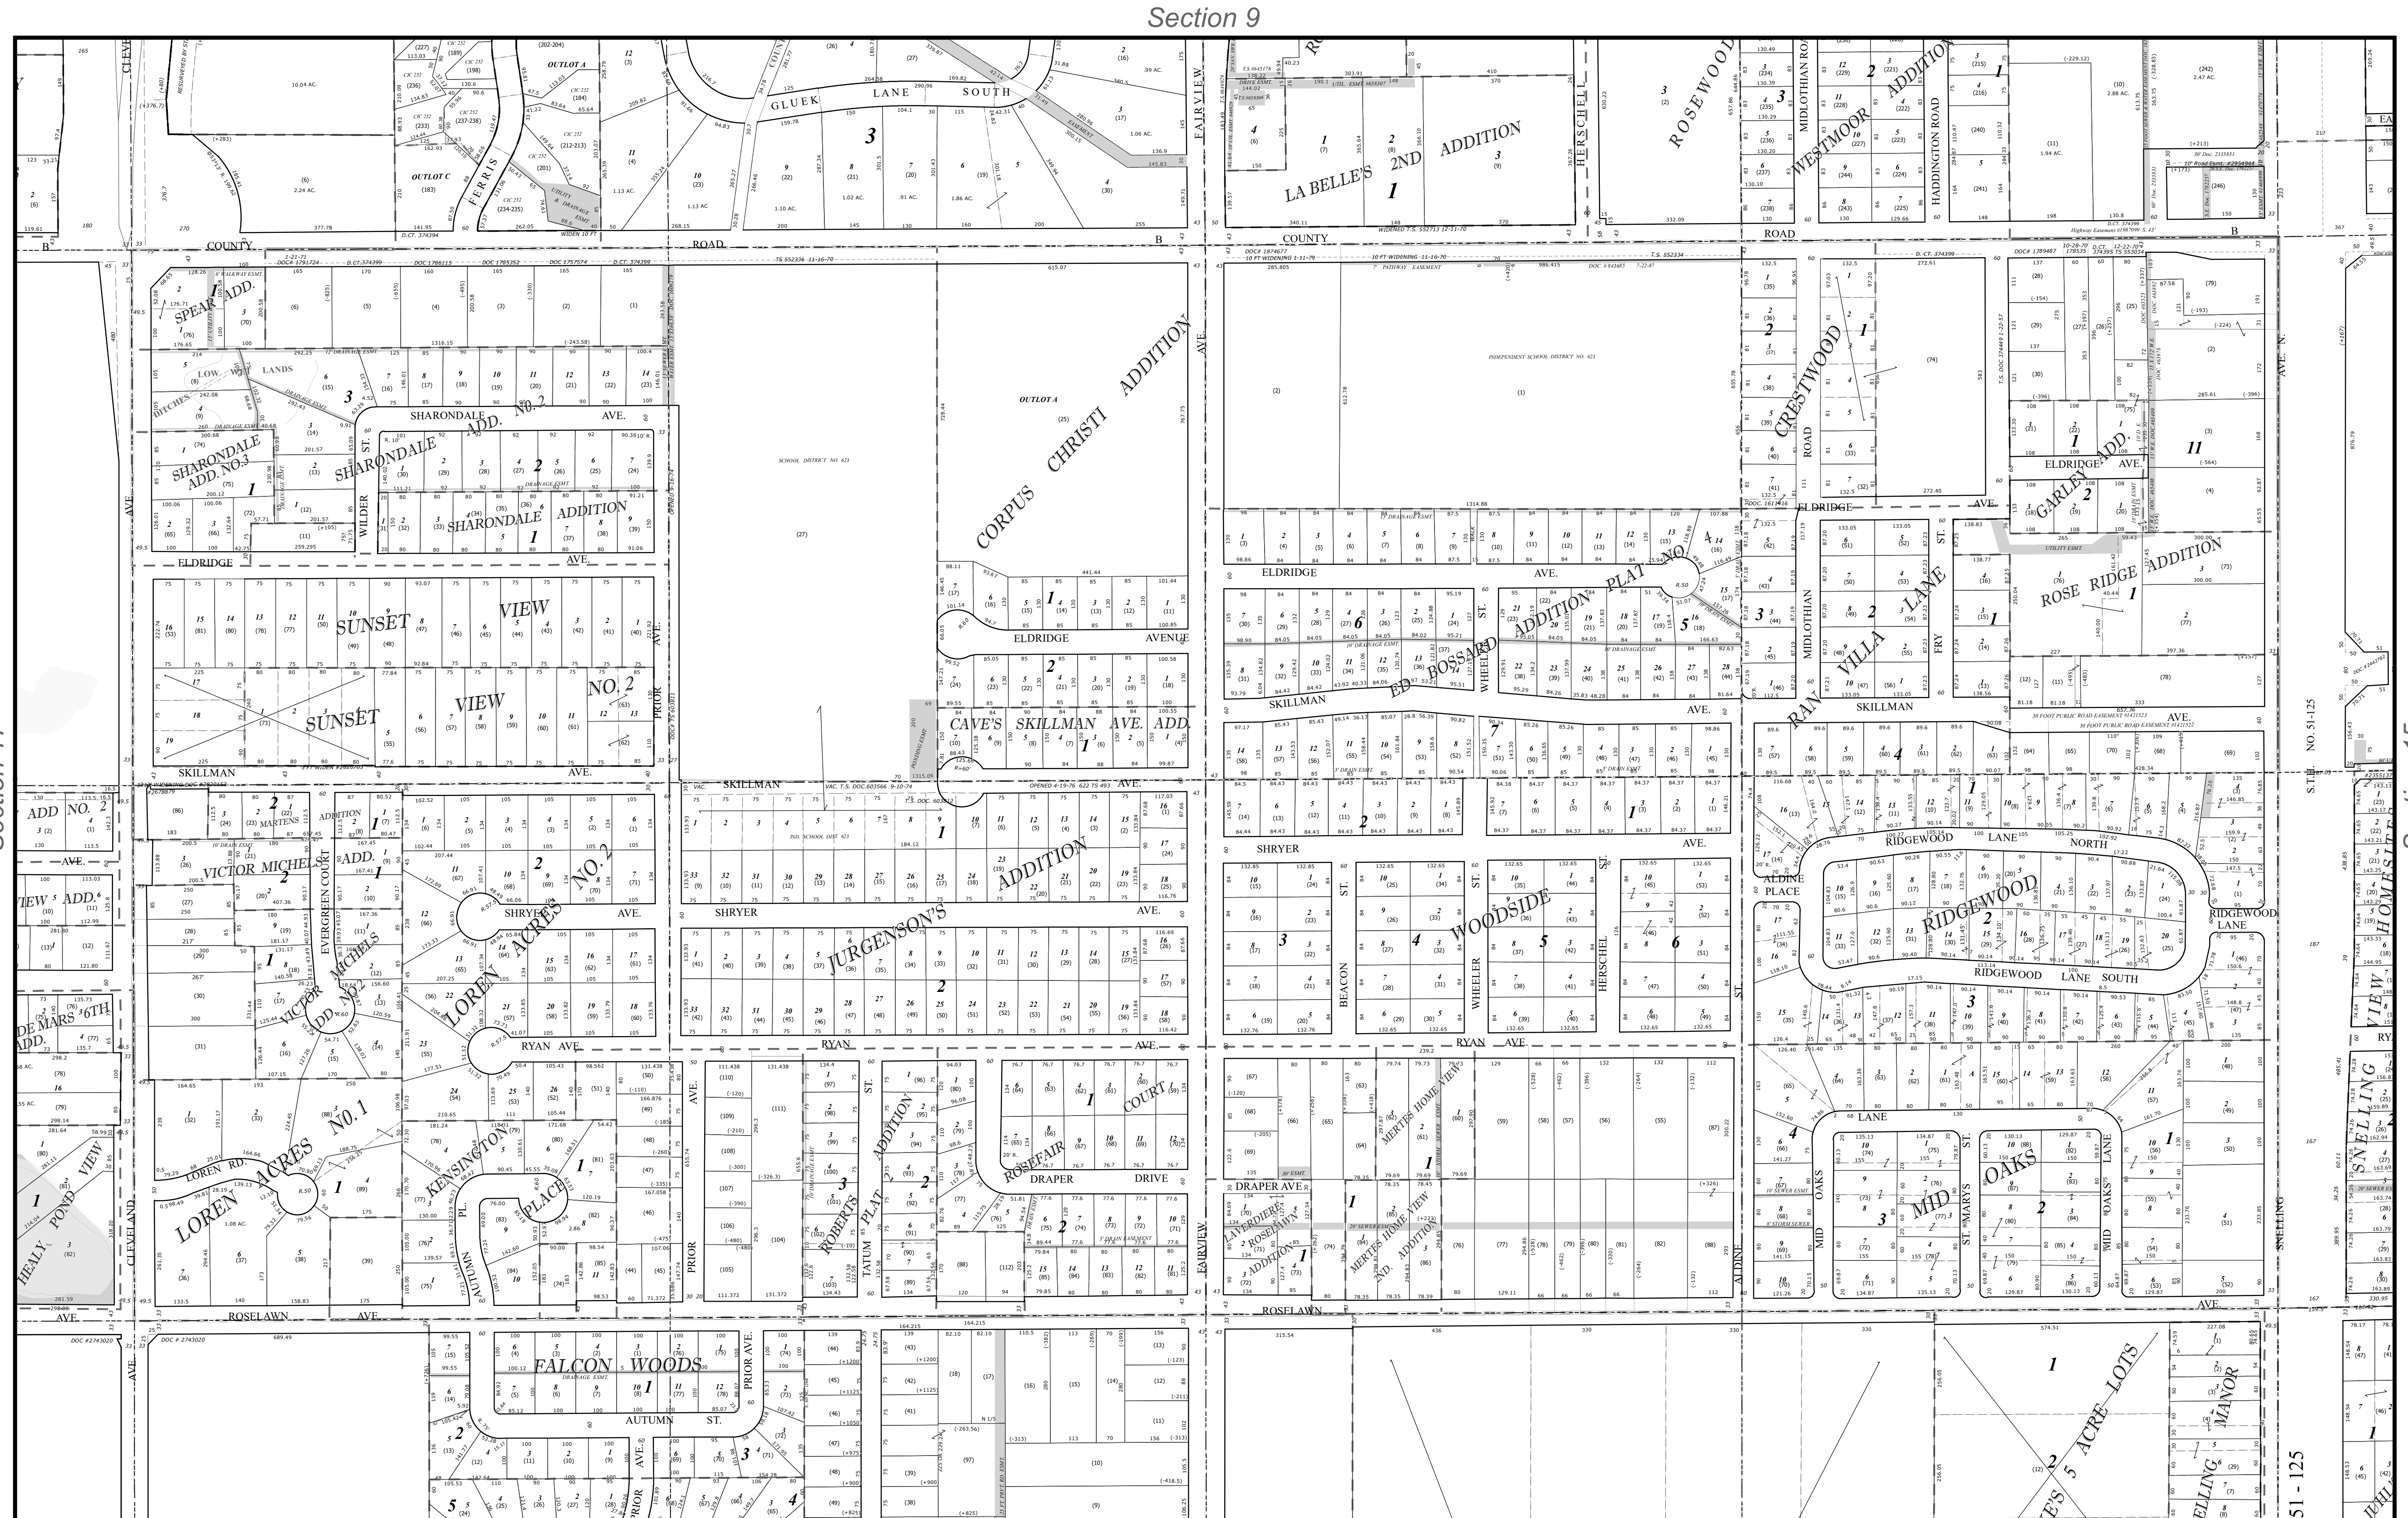

Ramsey County, MN Tax Parcel Map

N. 1/2
Sec. 16
T. 29 N
R. 23 W
 4th Principal
 Meridian

Legend

Tax Parcel	Quarter Quarter	Historic Lot Line	Radius Line	Railroad Right of Way
Personal Property	Half Section	ROW Centerline	Survey Line	Extension, Easement
Manufactured Home	Road Frontage	Water Line	Construction Line	Extension, Sidelot
Lots and Units	Easement	Wetland Line	Special Centerline	Extension, Right of Way
Subs and Condos	Historic ROW			

The information on this map is a compilation of Ramsey County Records. THE COUNTY DOES NOT WARRANT OR GUARANTEE THE ACCURACY OF THIS DATA. The County disclaims any liability for any injuries, time delays, or expenses you may suffer if you rely in any manner on the accuracy of this data.