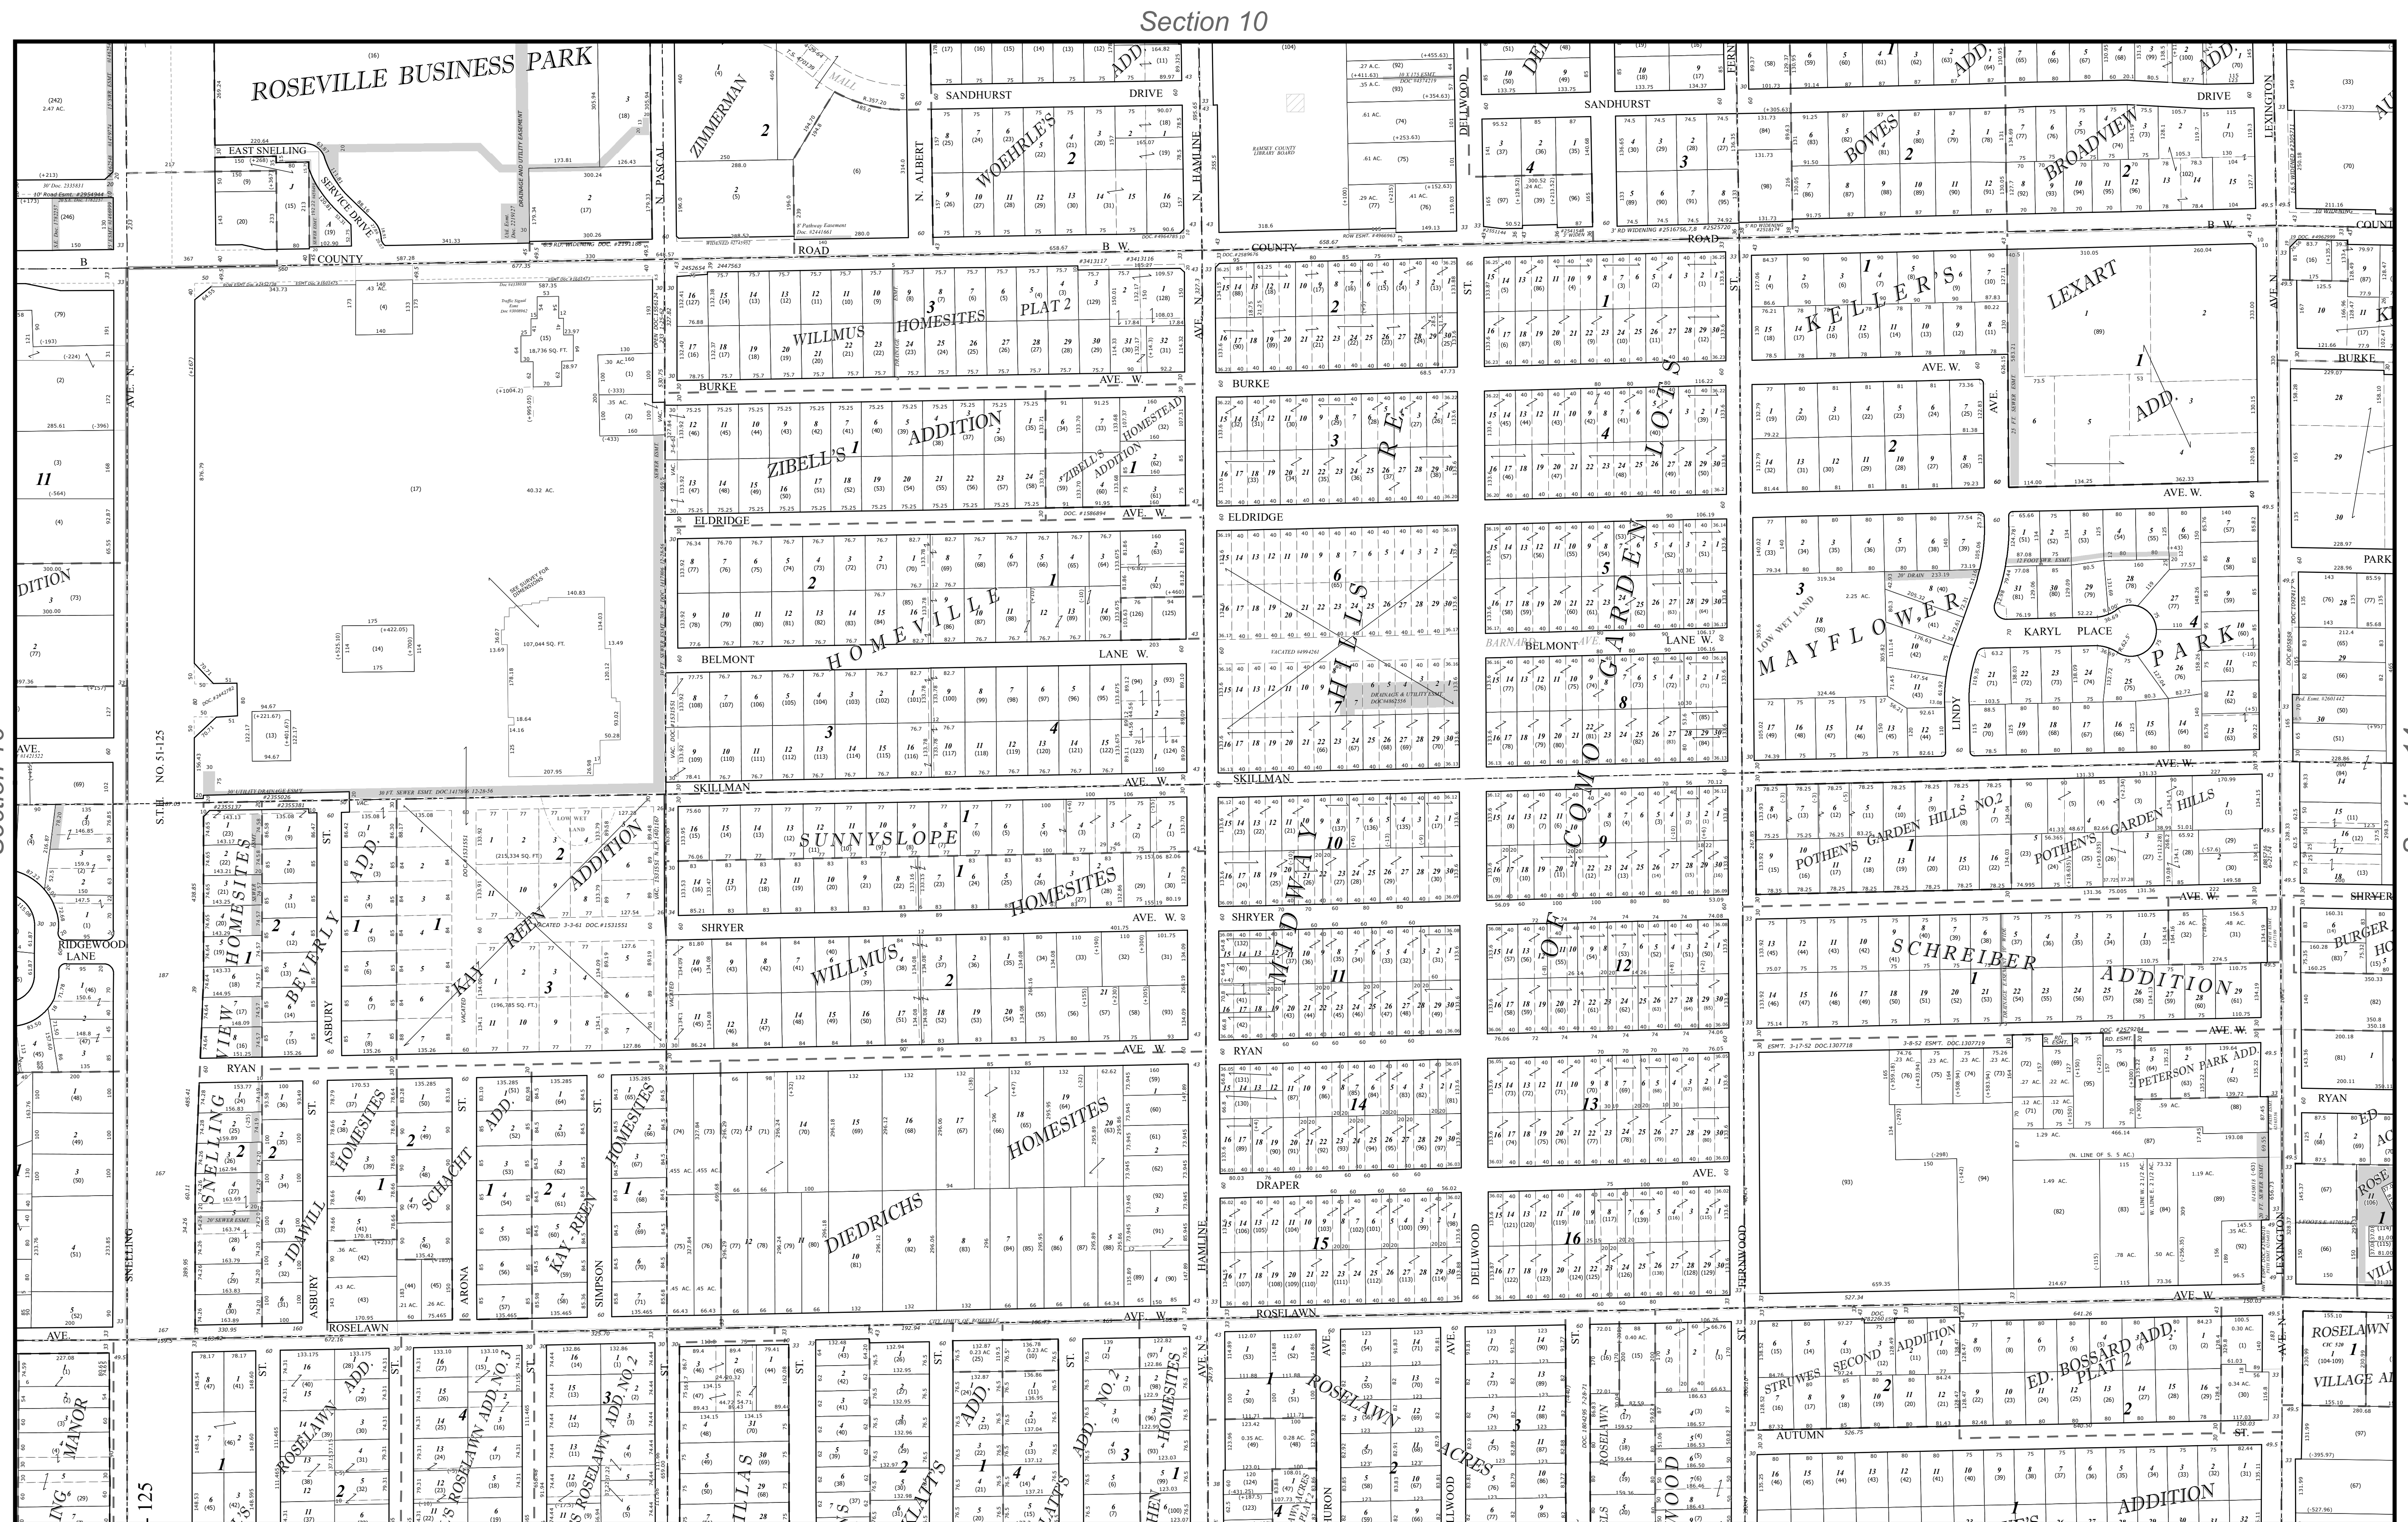

Ramsey County, MN Tax Parcel Map

N. 1/2
Sec. 15
T. 29 N
R. 23 W
 4th Principal Meridian

Legend

Tax Parcel	Quarter Quarter	Historic Lot Line	Radius Line	Railroad Right of Way
Personal Property	Half Section	ROW Centerline	Survey Line	Extension, Easement
Manufactured Home	Road Frontage	Water Line	Construction Line	Extension, Sidelot
Lots and Units	Easement	Wetland Line	Special Centerline	Extension, Right of Way
Subs and Condos	Historic ROW			