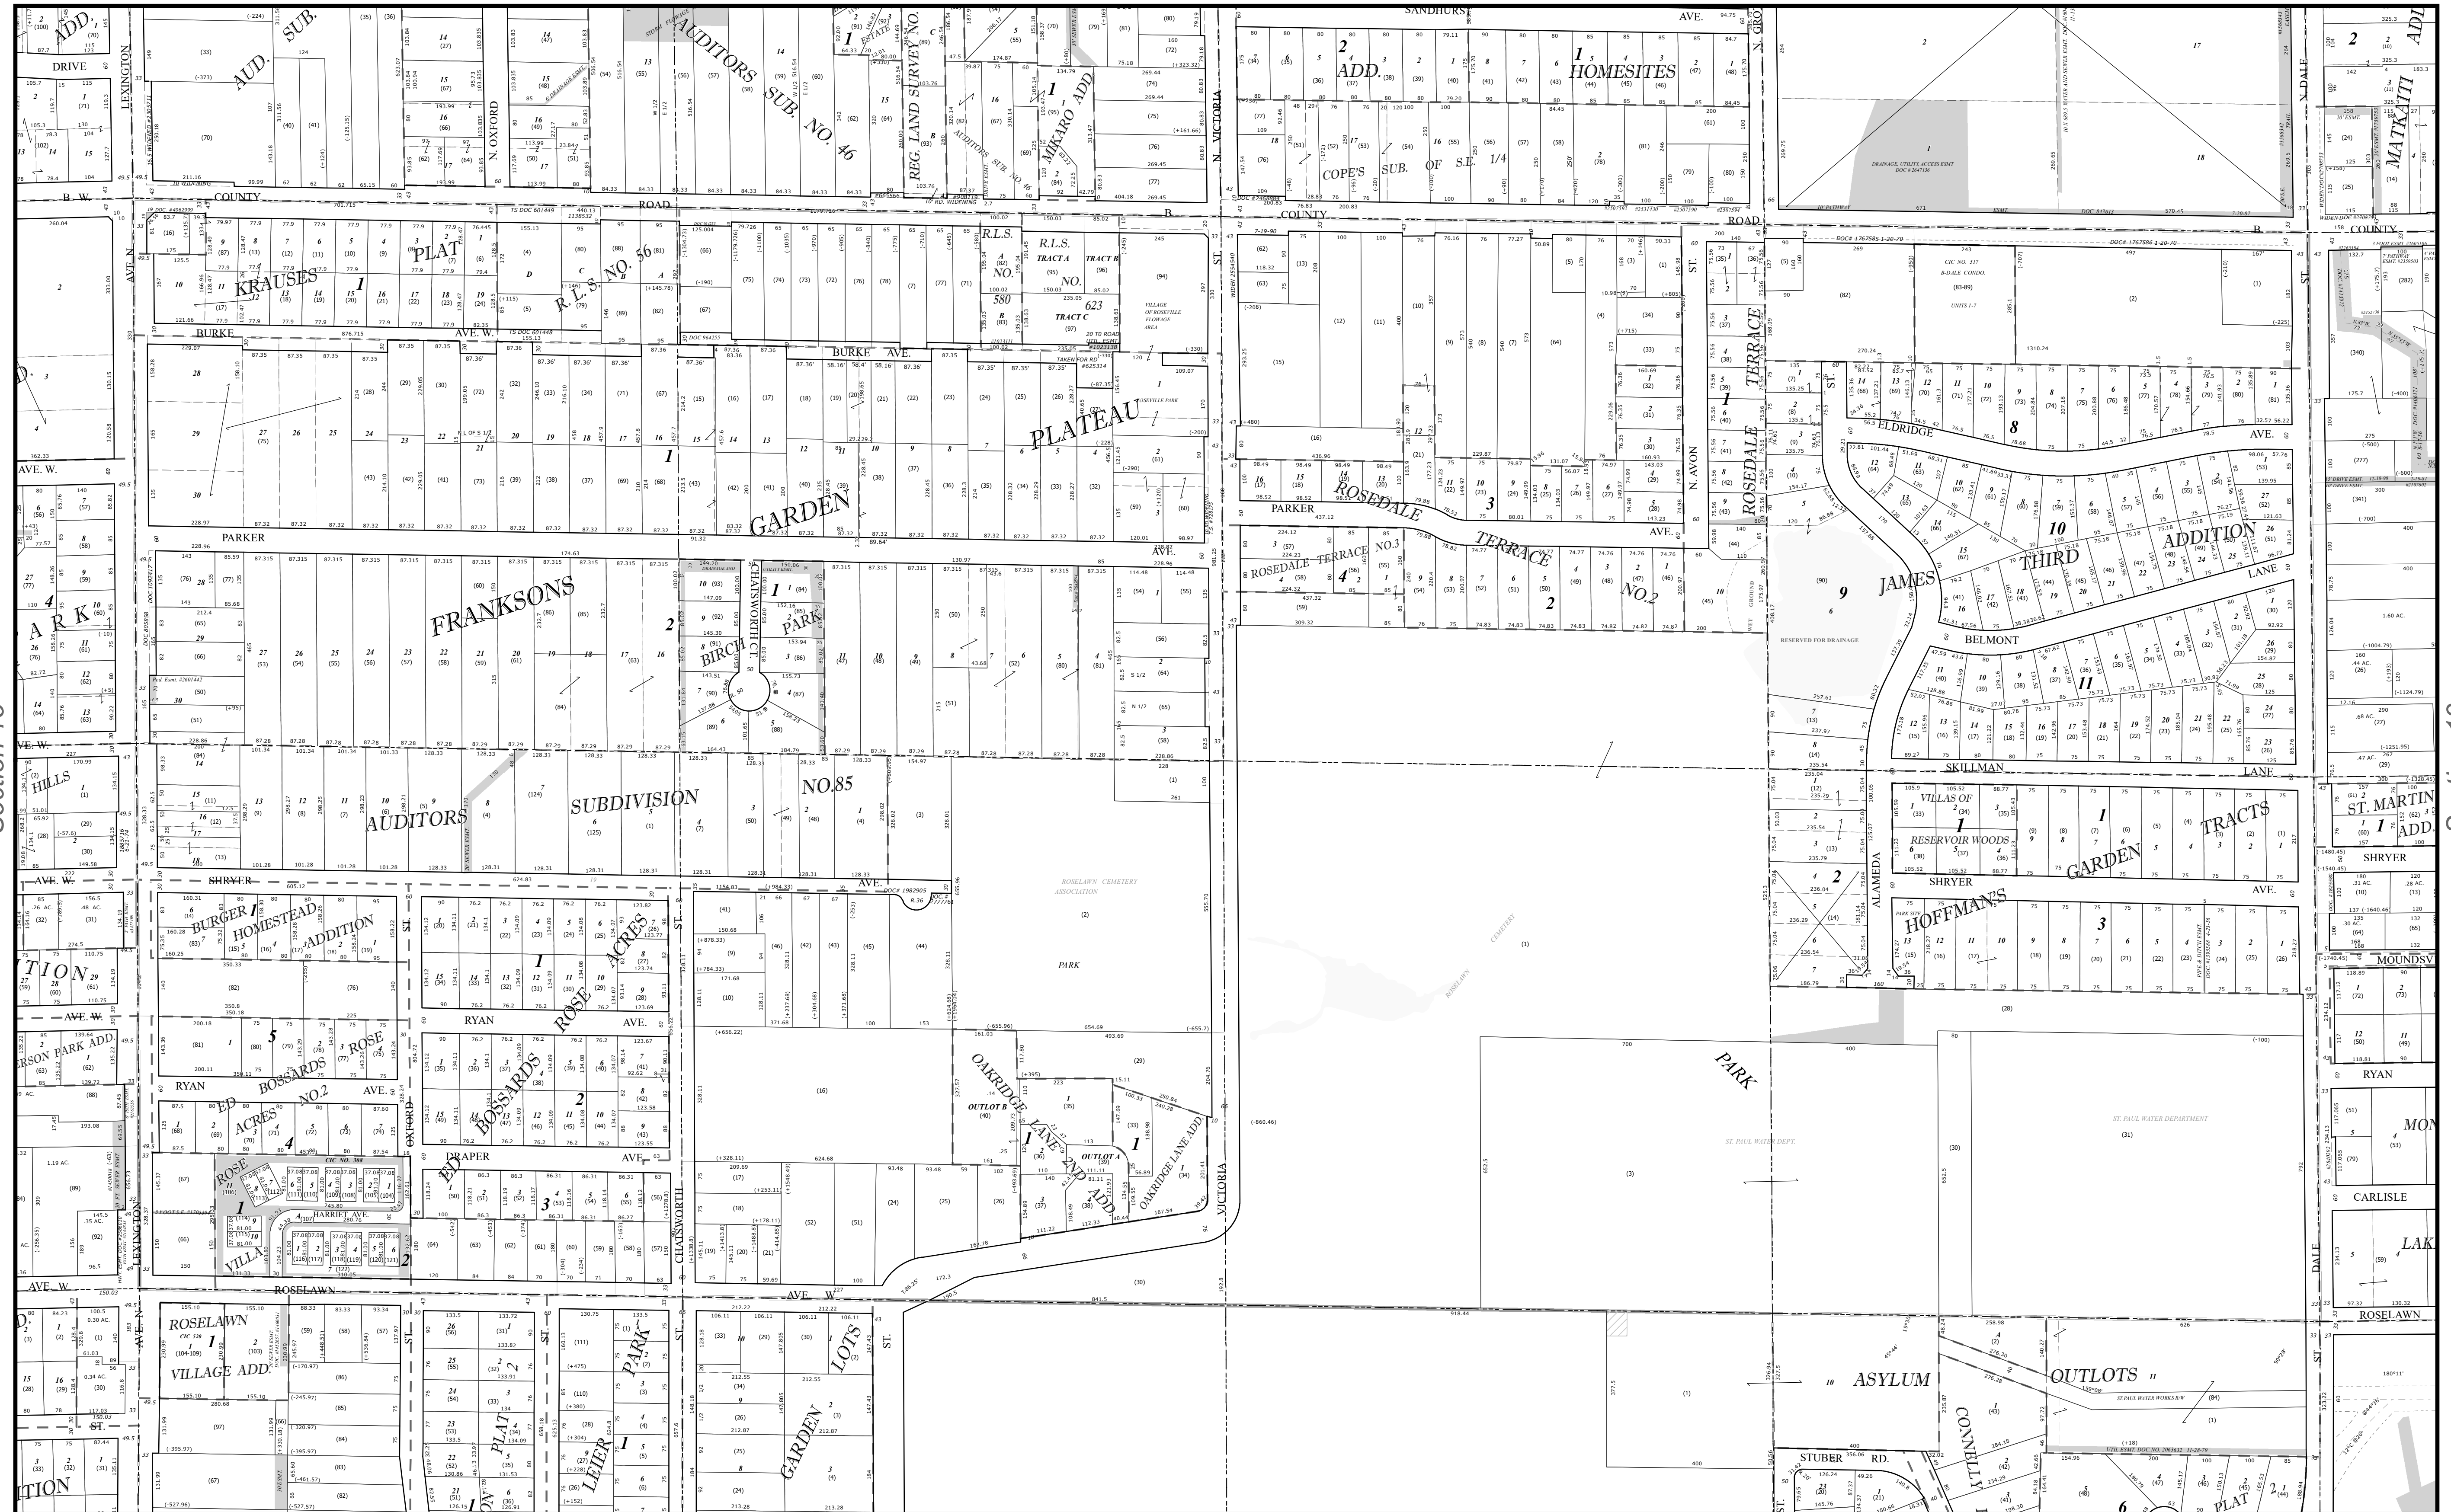

# Ramsey County, MN Tax Parcel Map

**N. 1/2**  
**Sec. 14**  
**T. 29 N**  
**R. 23 W**  
 4th Principal Meridian

Section 11

**Legend**

Section 14

1" = 200'  
 1:2,400

The information on this map is a compilation of Ramsey County Records. THE COUNTY DOES NOT WARRANT OR GUARANTEE THE ACCURACY OF THIS DATA. The County disclaims any liability for any injuries, time delays, or expenses you may suffer if you rely in any manner on the accuracy of this data.