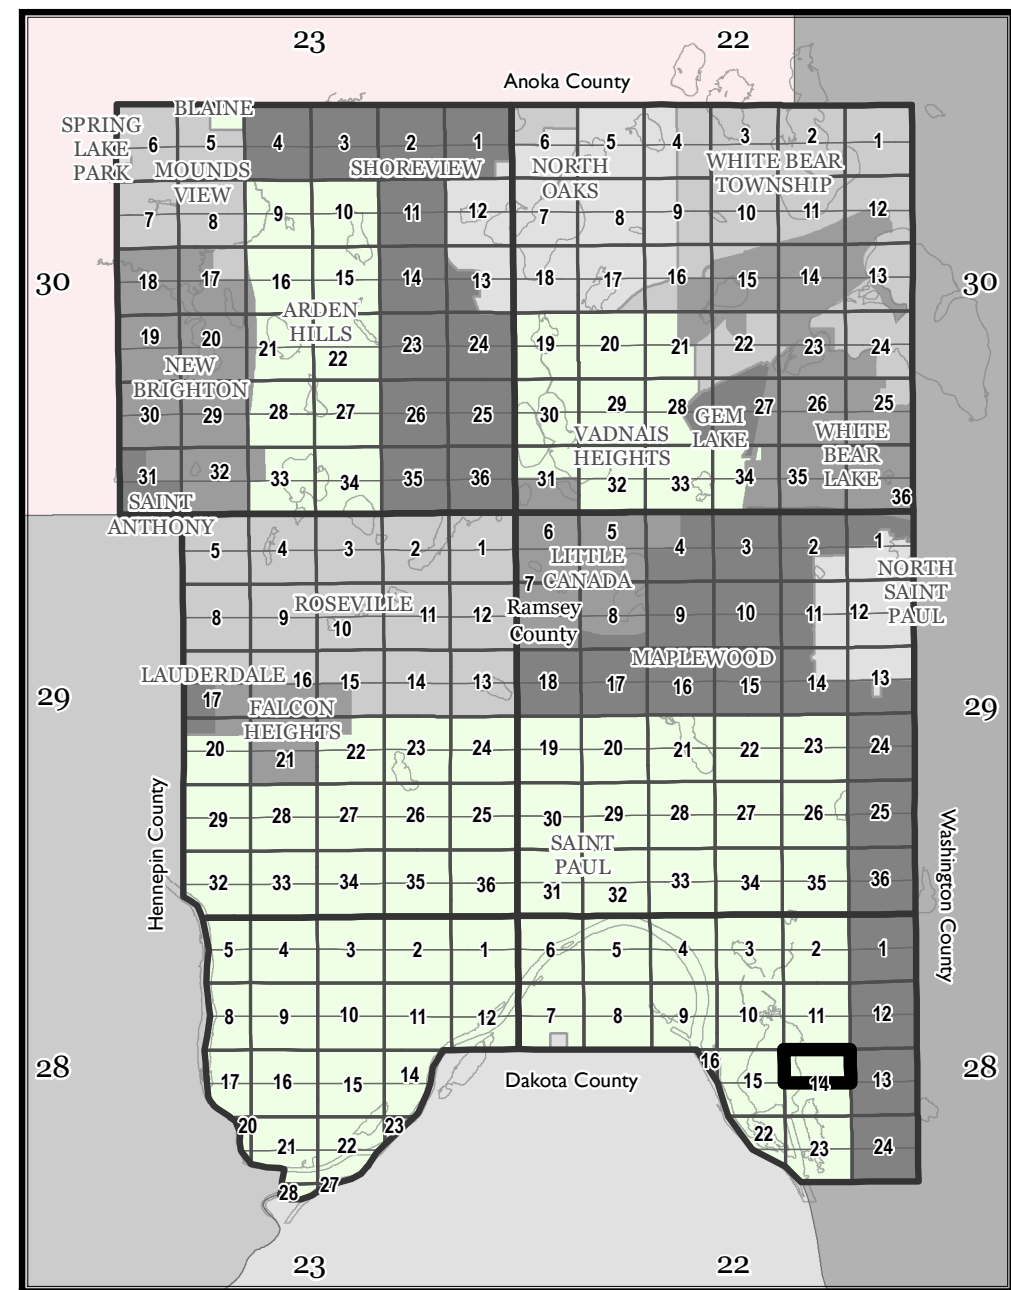

# Ramsey County, MN Tax Parcel Map

**N. 1/2**  
**Sec. 14**  
**T. 28 N**  
**R. 22 W**  
 4th Principal Meridian

The information on this map is a compilation of Ramsey County Records. THE COUNTY DOES NOT WARRANT OR GUARANTEE THE ACCURACY OF THIS DATA. The County disclaims any liability for any injuries, time delays, or expenses you may suffer if you rely in any manner on the accuracy of this data.

Legend			

Section 14

1" = 200'  
 1:2,400