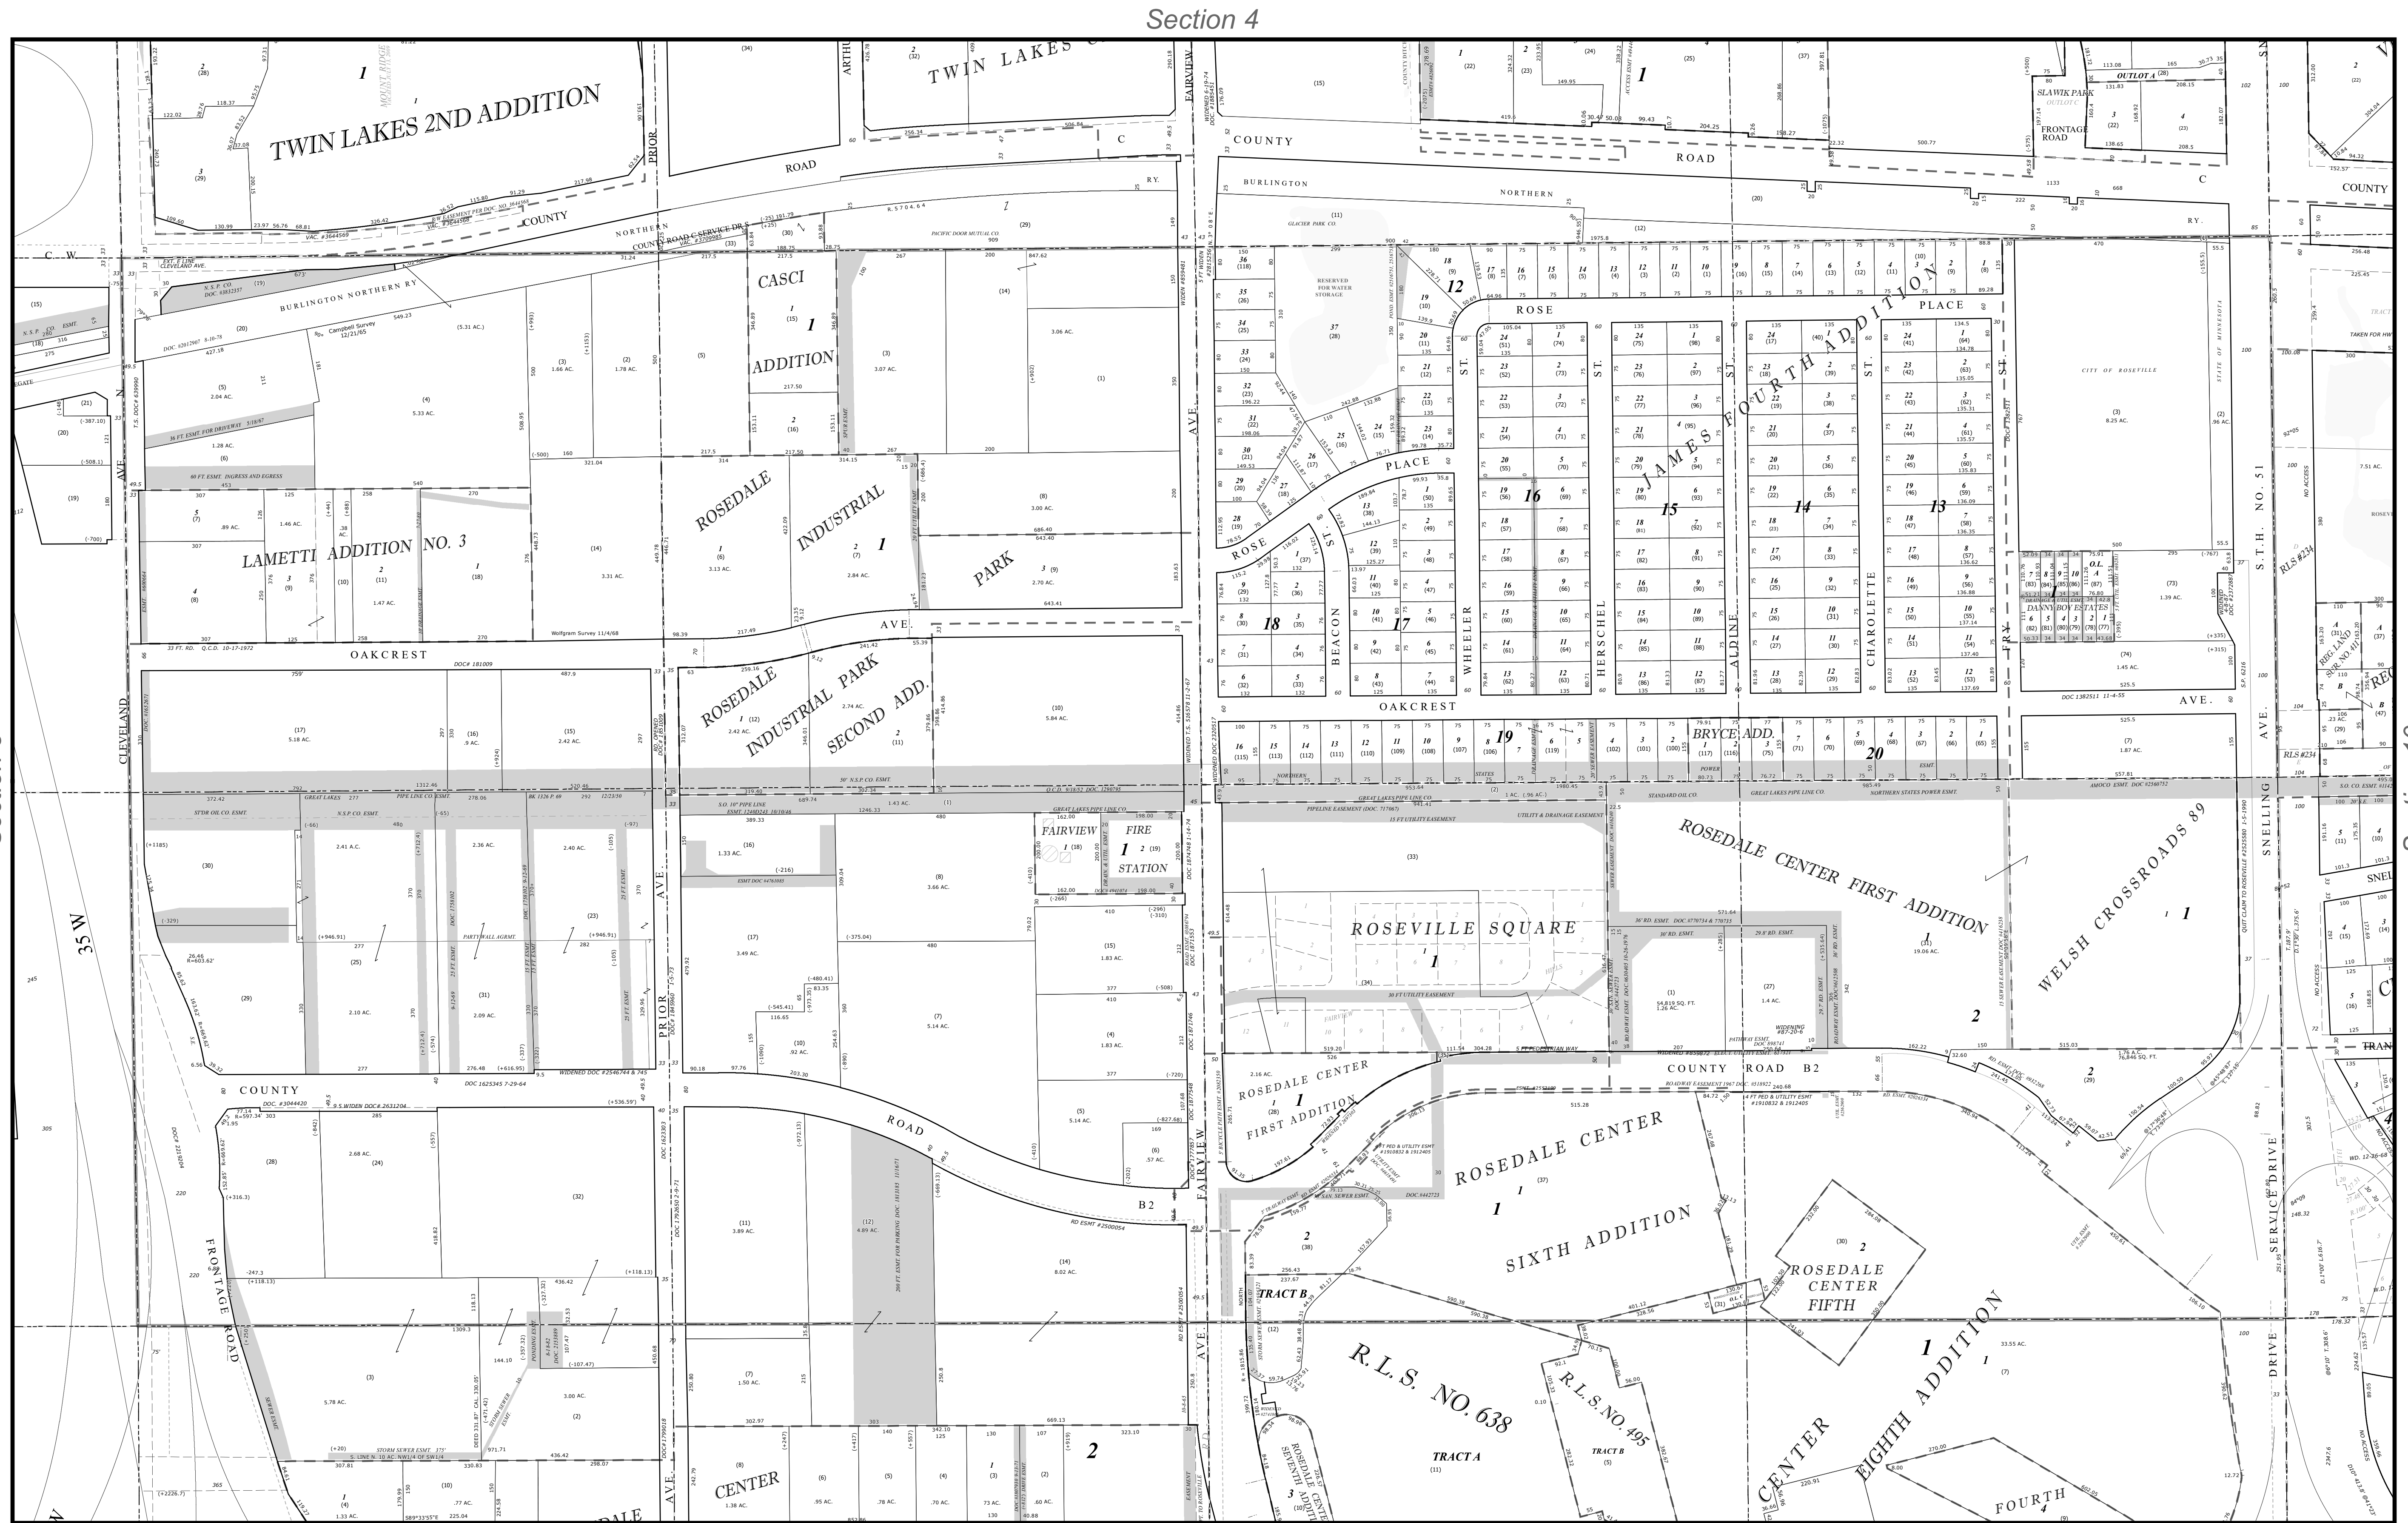

# Ramsey County, MN Tax Parcel Map

**N. 1/2**  
**Sec. 9**  
**T. 29 N**  
**R. 23 W**  
 4th Principal Meridian

Legend			

Section 9

1" = 200'  
 1:2,400

The information on this map is a compilation of Ramsey County Records. THE COUNTY DOES NOT WARRANT OR GUARANTEE THE ACCURACY OF THIS DATA. The County disclaims any liability for any injuries, time delays, or expenses you may suffer if you rely in any manner on the accuracy of this data.