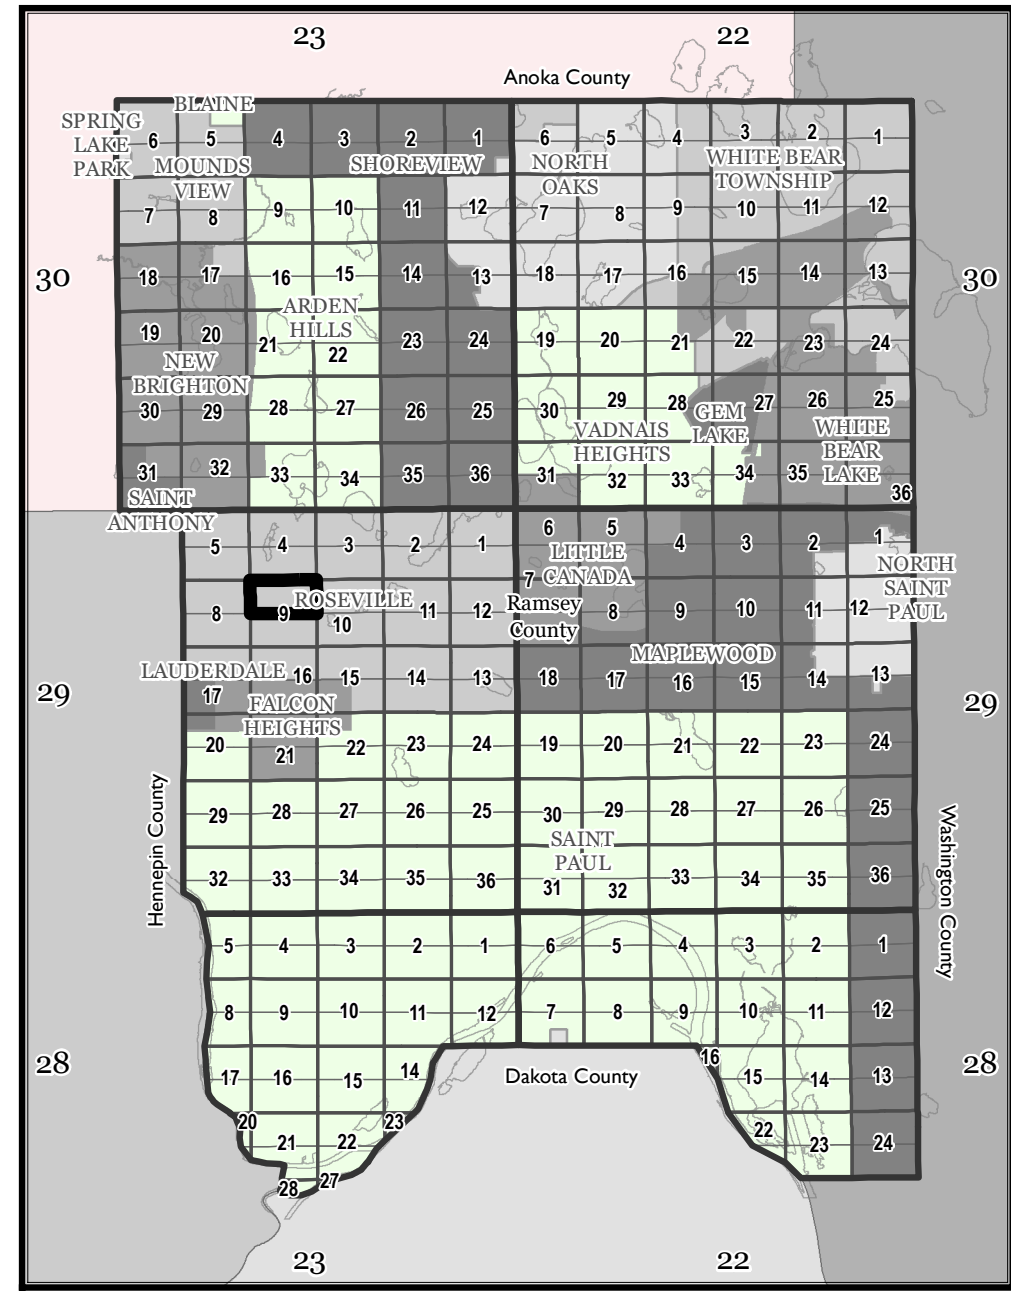

# Ramsey County, MN Tax Parcel Map

**N. 1/2**  
**Sec. 9**  
**T. 29 N**  
**R. 23 W**  
 4th Principal Meridian

Legend			

Section 9

1" = 200'  
 1:2,400

The information on this map is a compilation of Ramsey County Records. THE COUNTY DOES NOT WARRANT OR GUARANTEE THE ACCURACY OF THIS DATA. The County disclaims any liability for any injuries, time delays, or expenses you may suffer if you rely in any manner on the accuracy of this data.