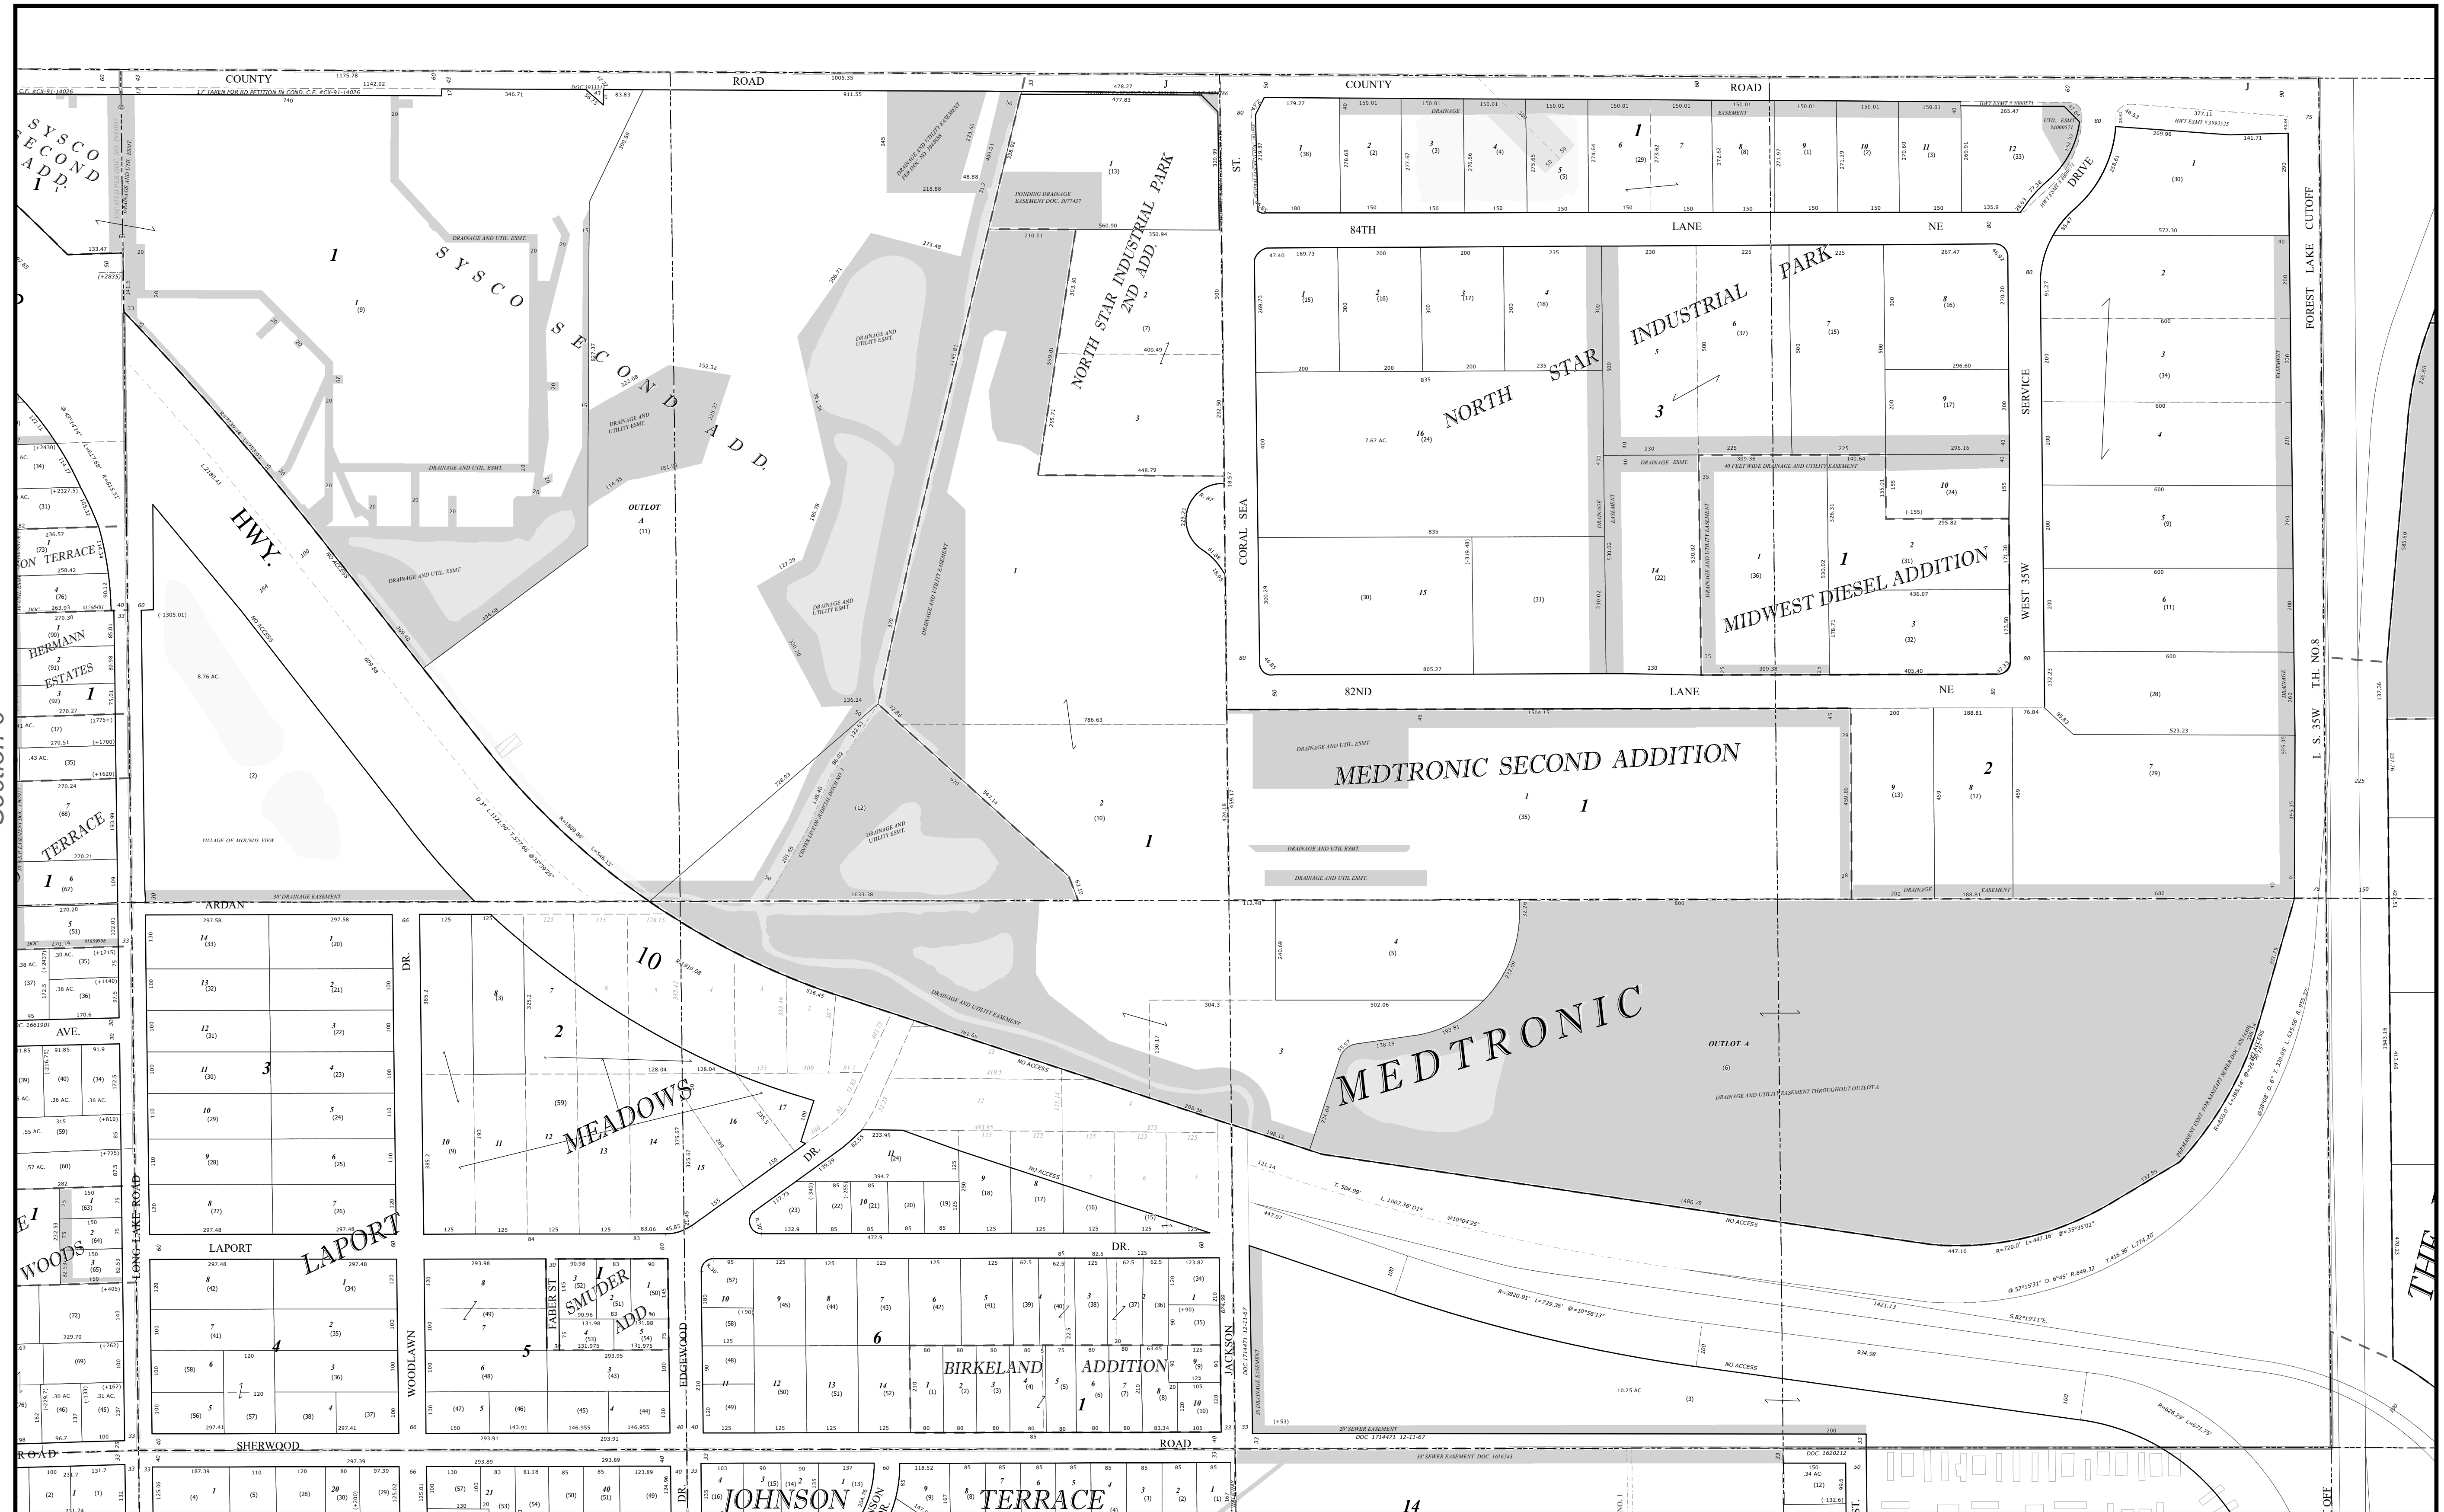

# Ramsey County, MN Tax Parcel Map

**N. 1/2**  
**Sec. 5**  
**T. 30 N**  
**R. 23 W**  
 4th Principal Meridian

Section 0

**Legend**

1" = 200'  
 1:2,400

The information on this map is a compilation of Ramsey County Records. THE COUNTY DOES NOT WARRANT OR GUARANTEE THE ACCURACY OF THIS DATA. The County disclaims any liability for any injuries, time delays, or expenses you may suffer if you rely in any manner on the accuracy of this data.