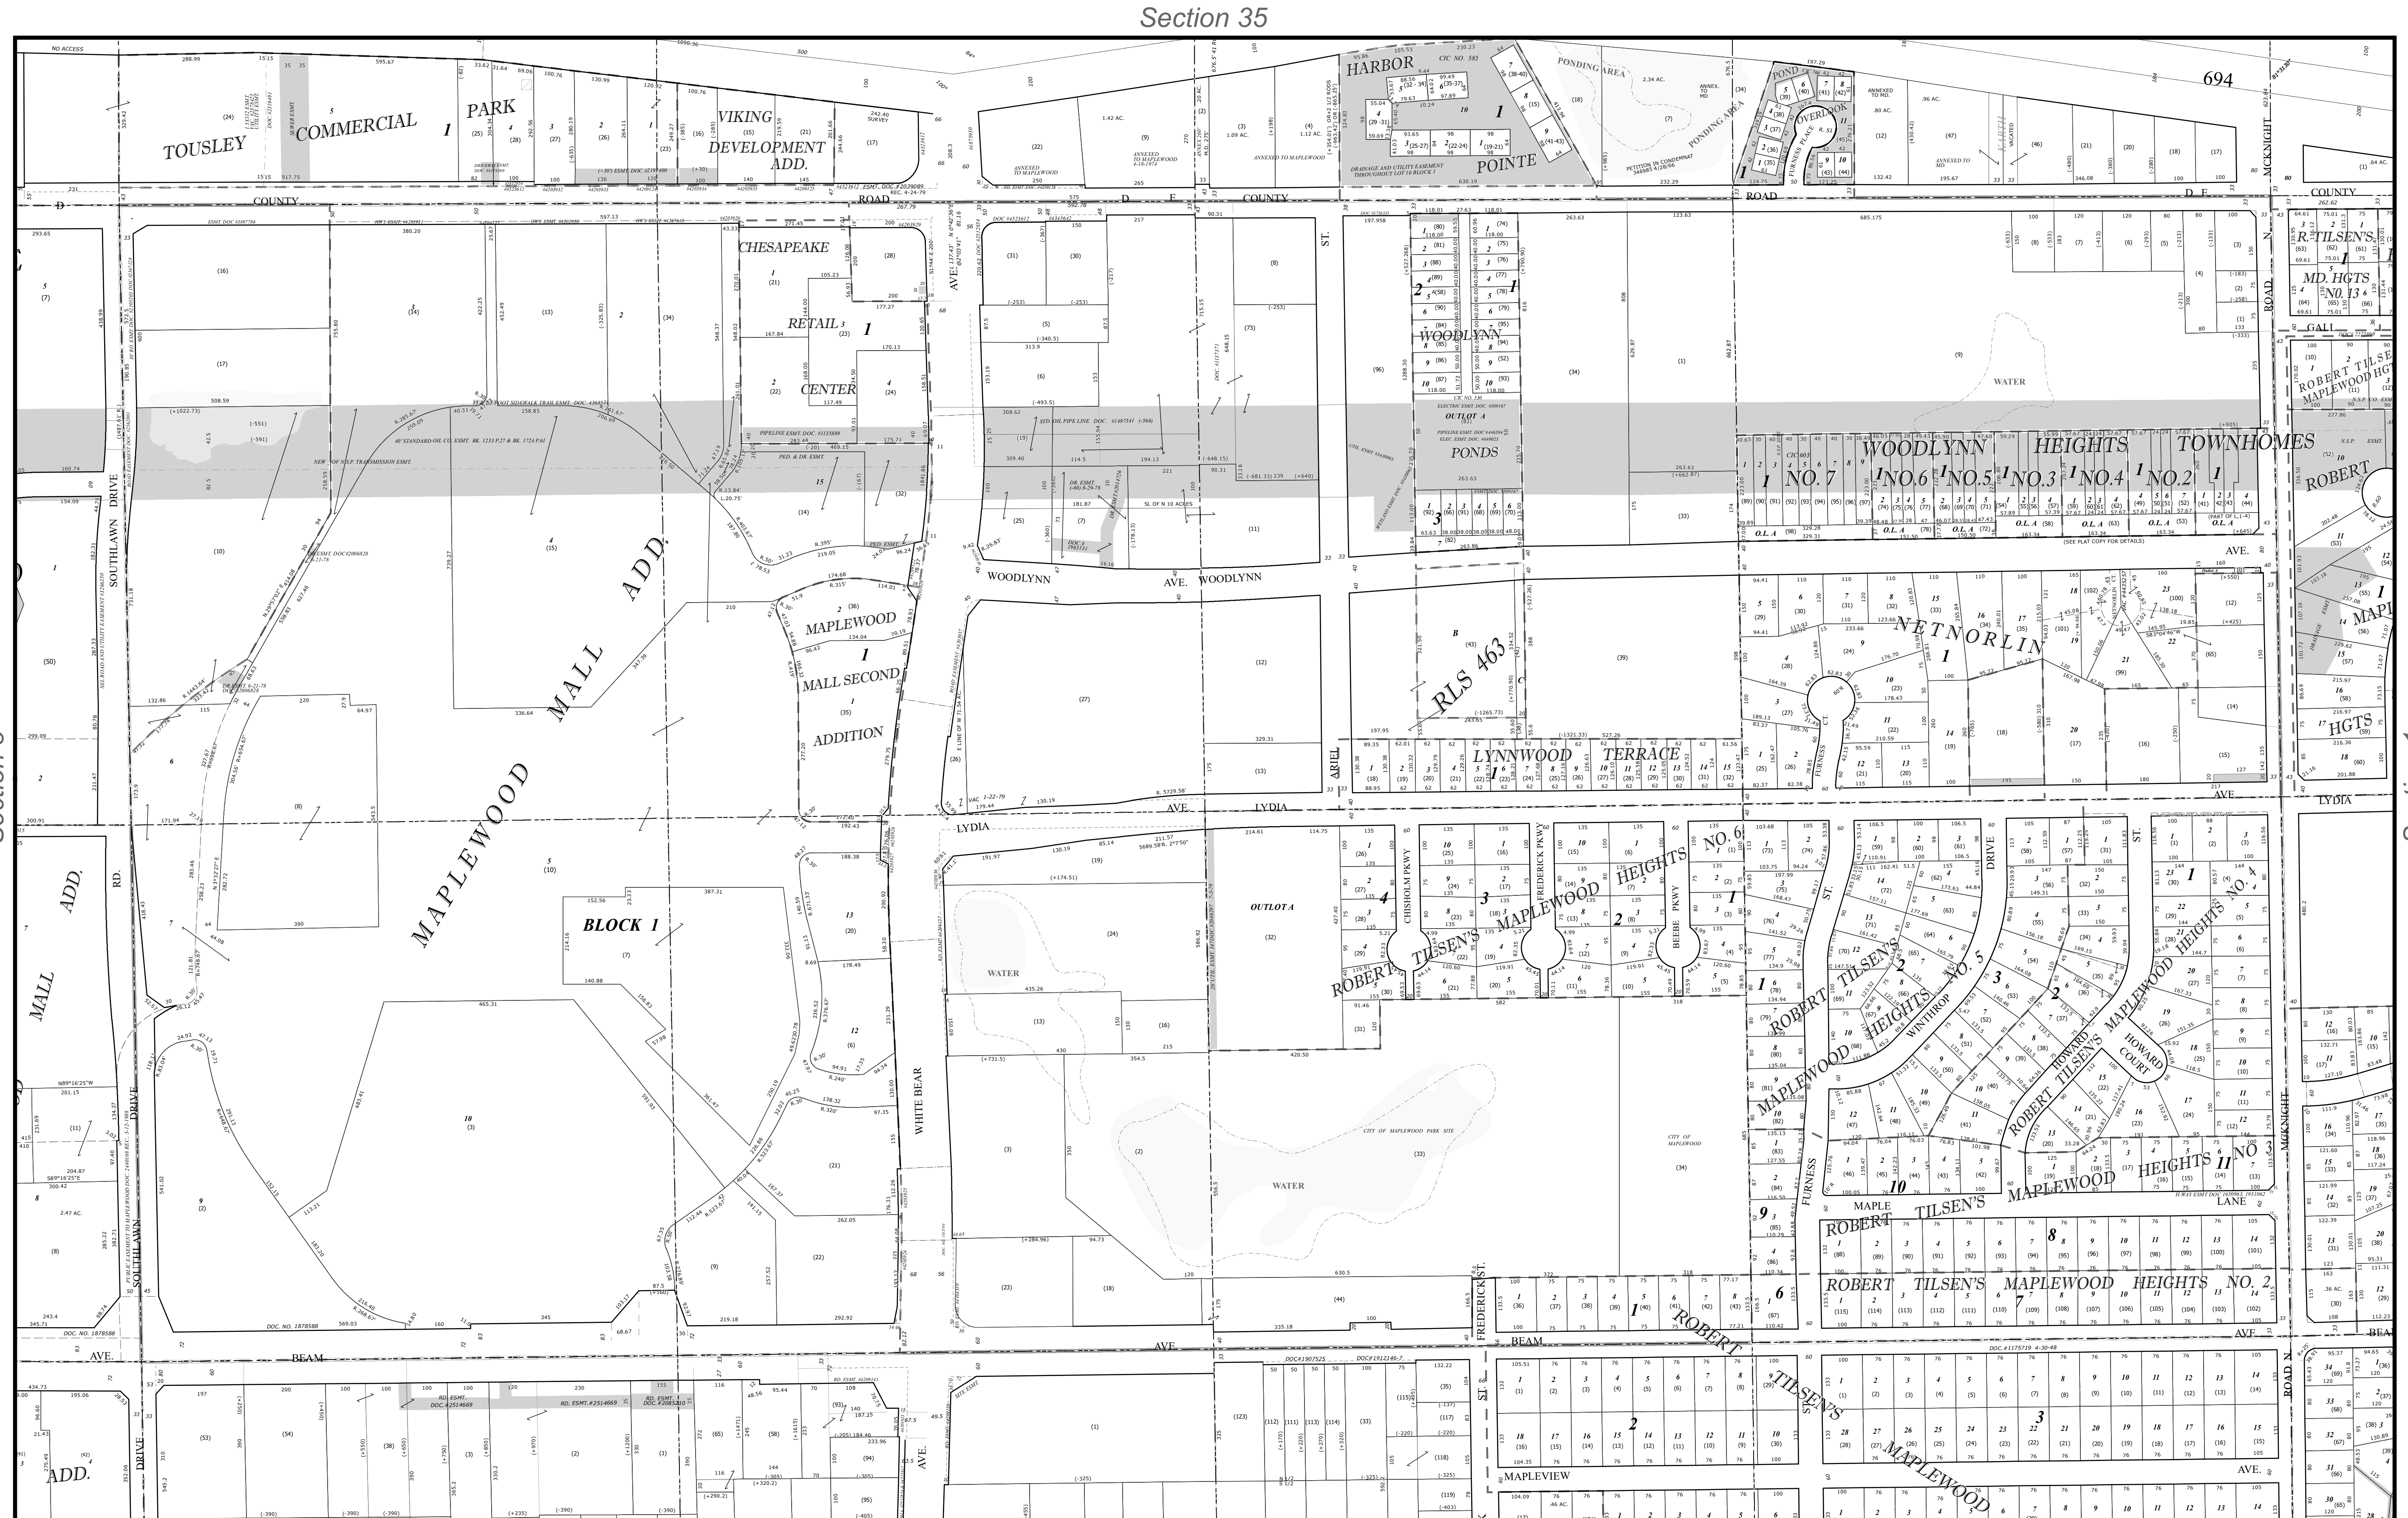

Ramsey County, MN Tax Parcel Map

N. 1/2
Sec. 2
T. 29 N
R. 22 W
 4th Principal Meridian

Legend

Section 2

1" = 200'
 1:2,400

Produced by Ramsey County Assessor's Office
 2/9/2024
 651-266-2000

AskPropertyTaxandRecords@co.ramsey.mn.us