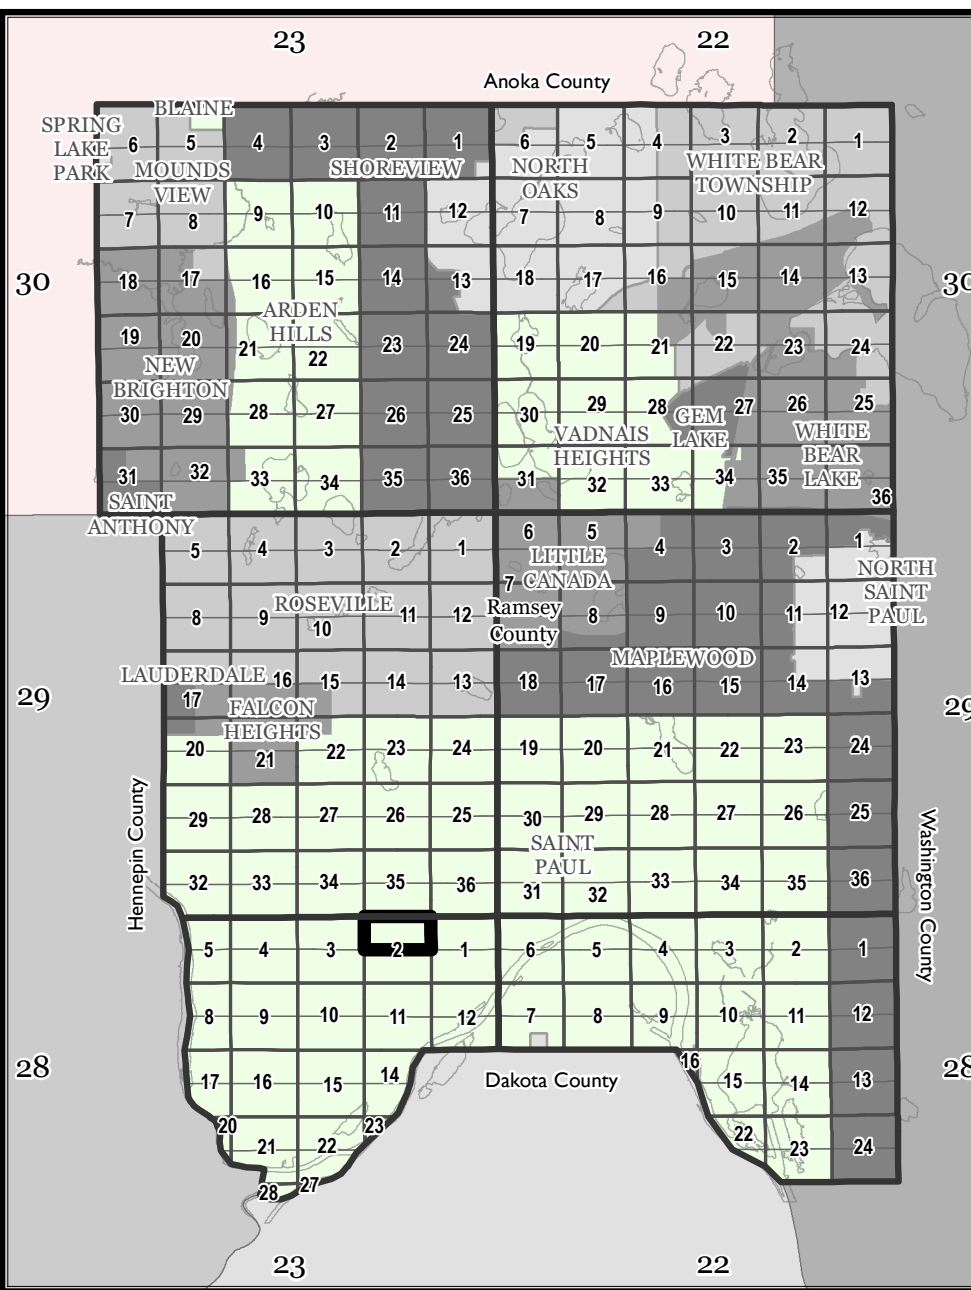

# Ramsey County, MN Tax Parcel Map

**N. 1/2**  
**Sec. 2**  
**T. 28 N**  
**R. 23 W**  
 4th Principal Meridian

Section 35

The information on this map is a compilation of Ramsey County Records. THE COUNTY DOES NOT WARRANT OR GUARANTEE THE ACCURACY OF THIS DATA. The County disclaims any liability for any injuries, time delays, or expenses you may suffer if you rely in any manner on the accuracy of this data.

1" = 200'  
 1:2,400