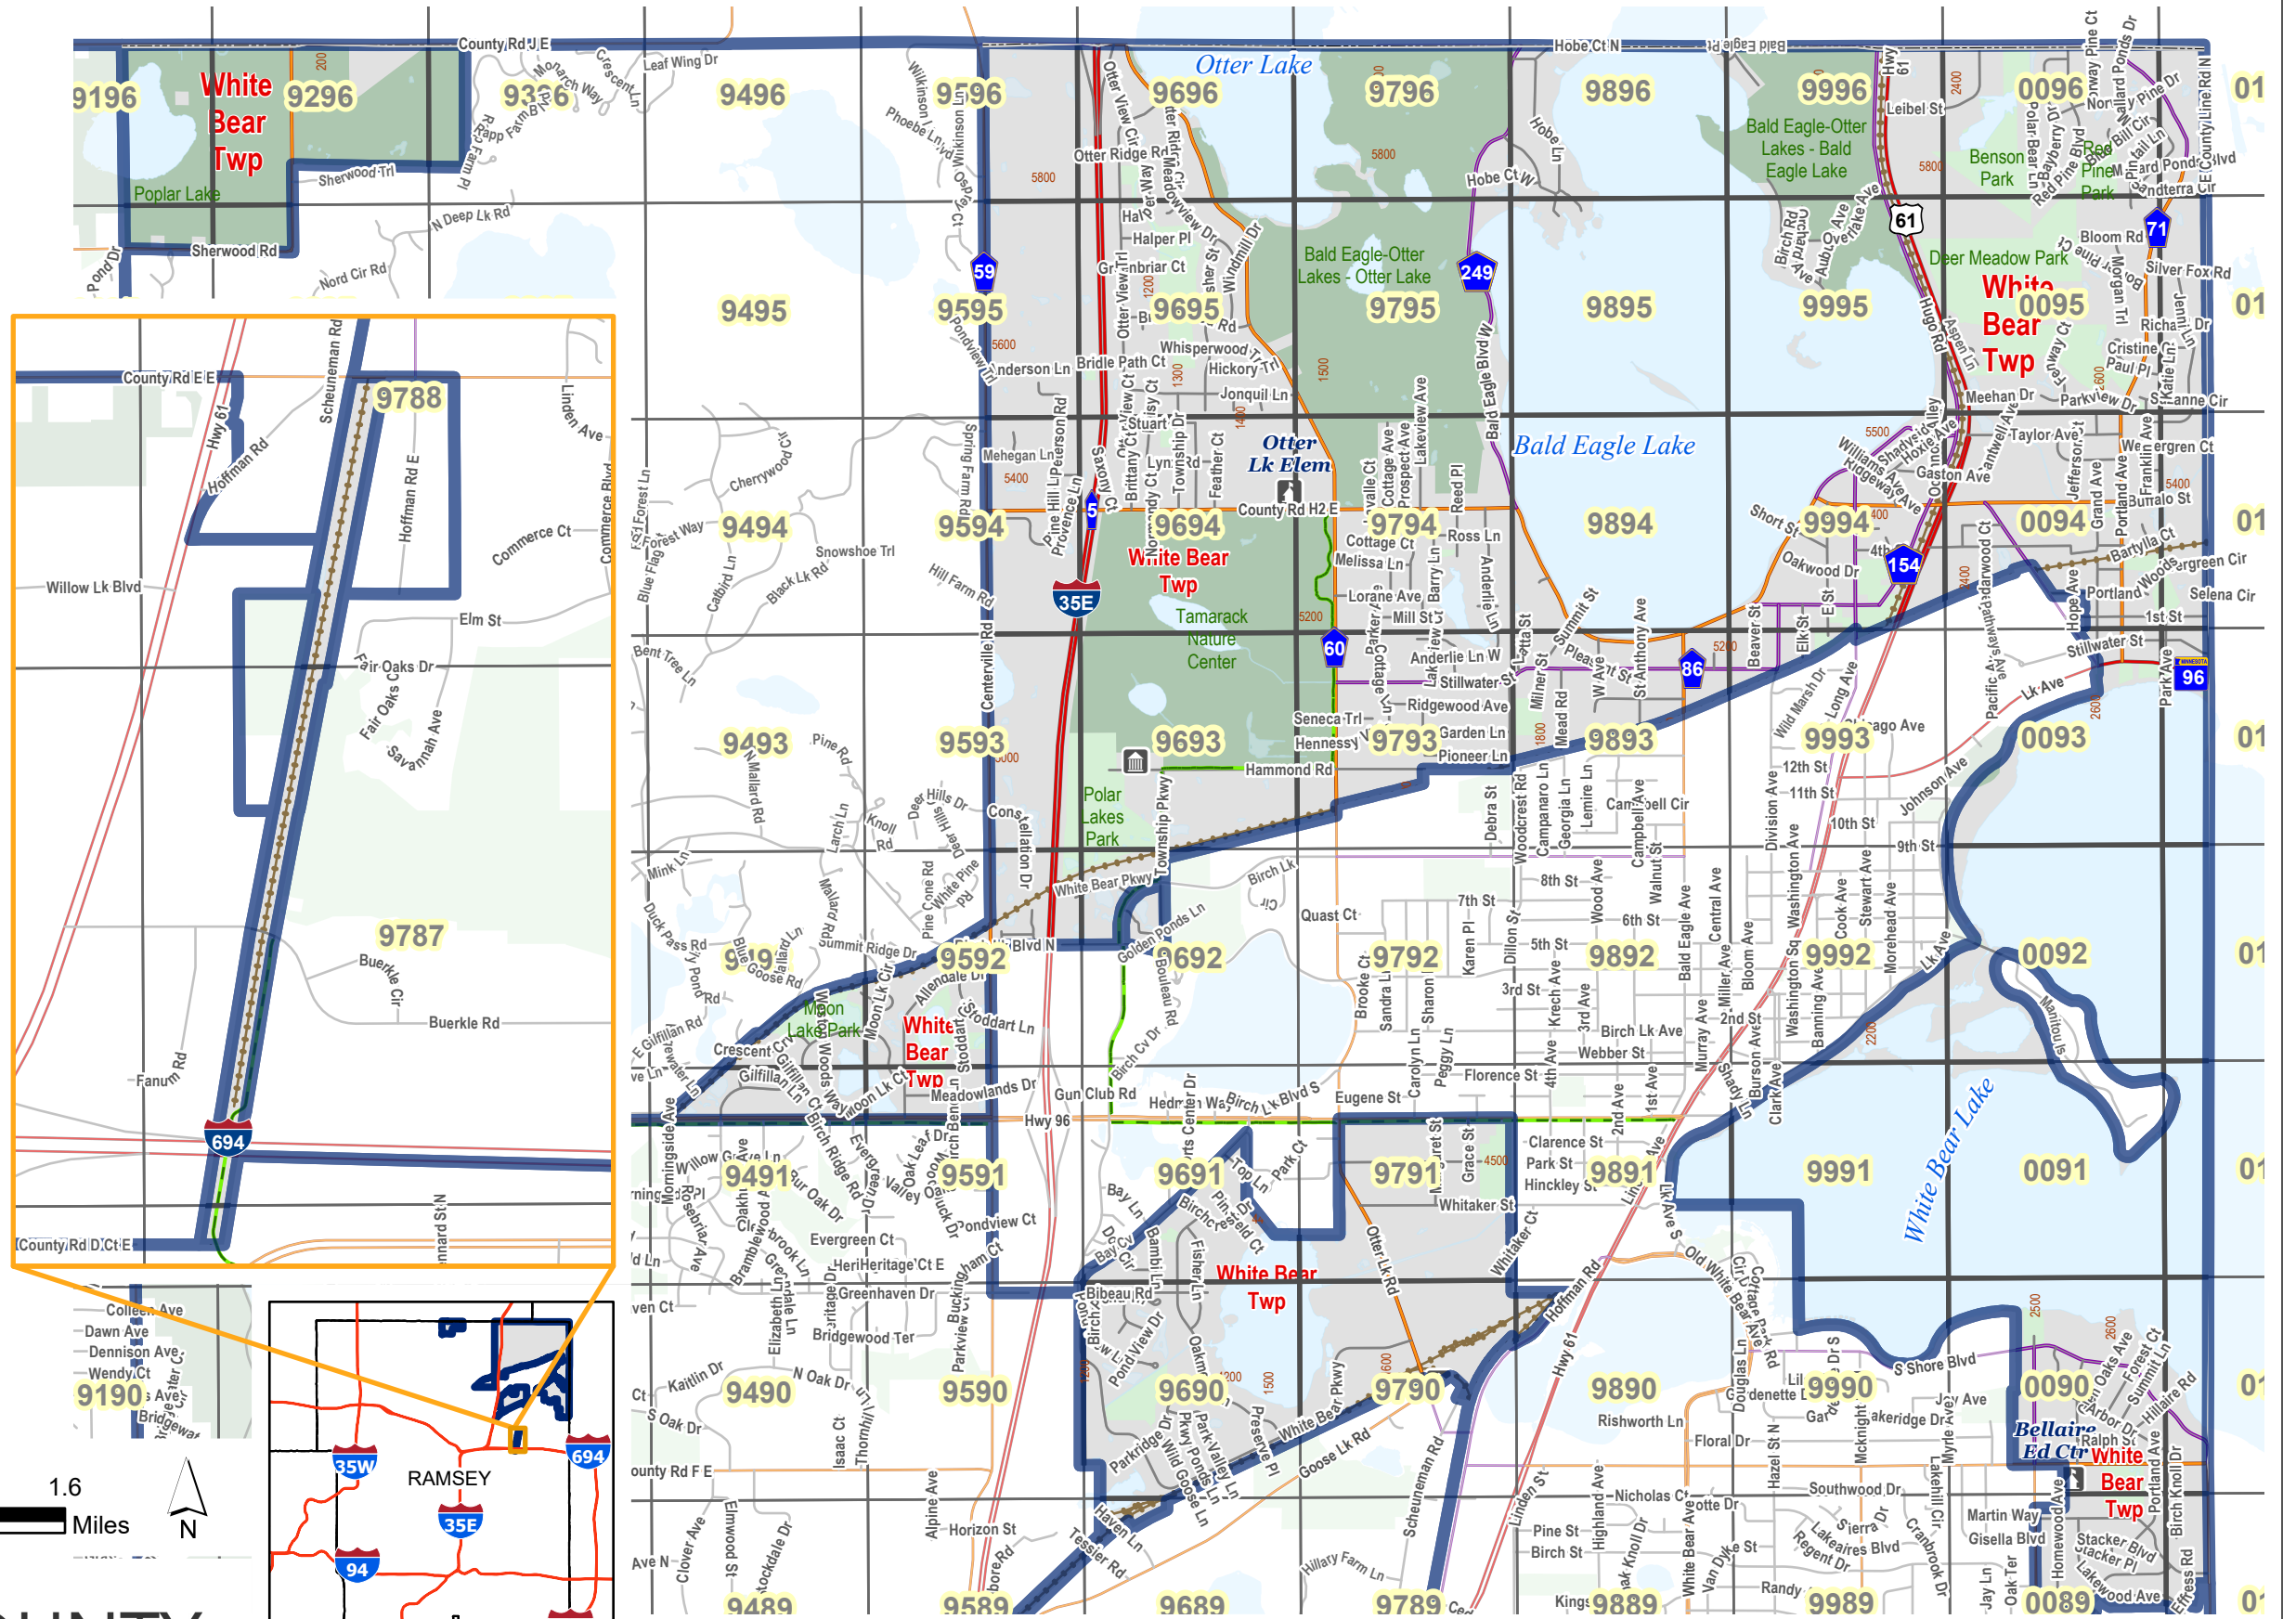

WHITE BEAR TOWNSHIP, MN

The information on this map is a compilation of Ramsey County Records. THE COUNTY DOES NOT WARRANT OR GUARANTEE THE ACCURACY OF THIS DATA. The county disclaims any liability for any injuries, time delays, or expenses you may suffer if you rely in any manner on the accuracy of this data.
 Prepared by Ramsey County Enterprise GIS | RCGISMetaData@Co.Ramsey.MN.US
 11x17 Landscape wbt 1/6/2025