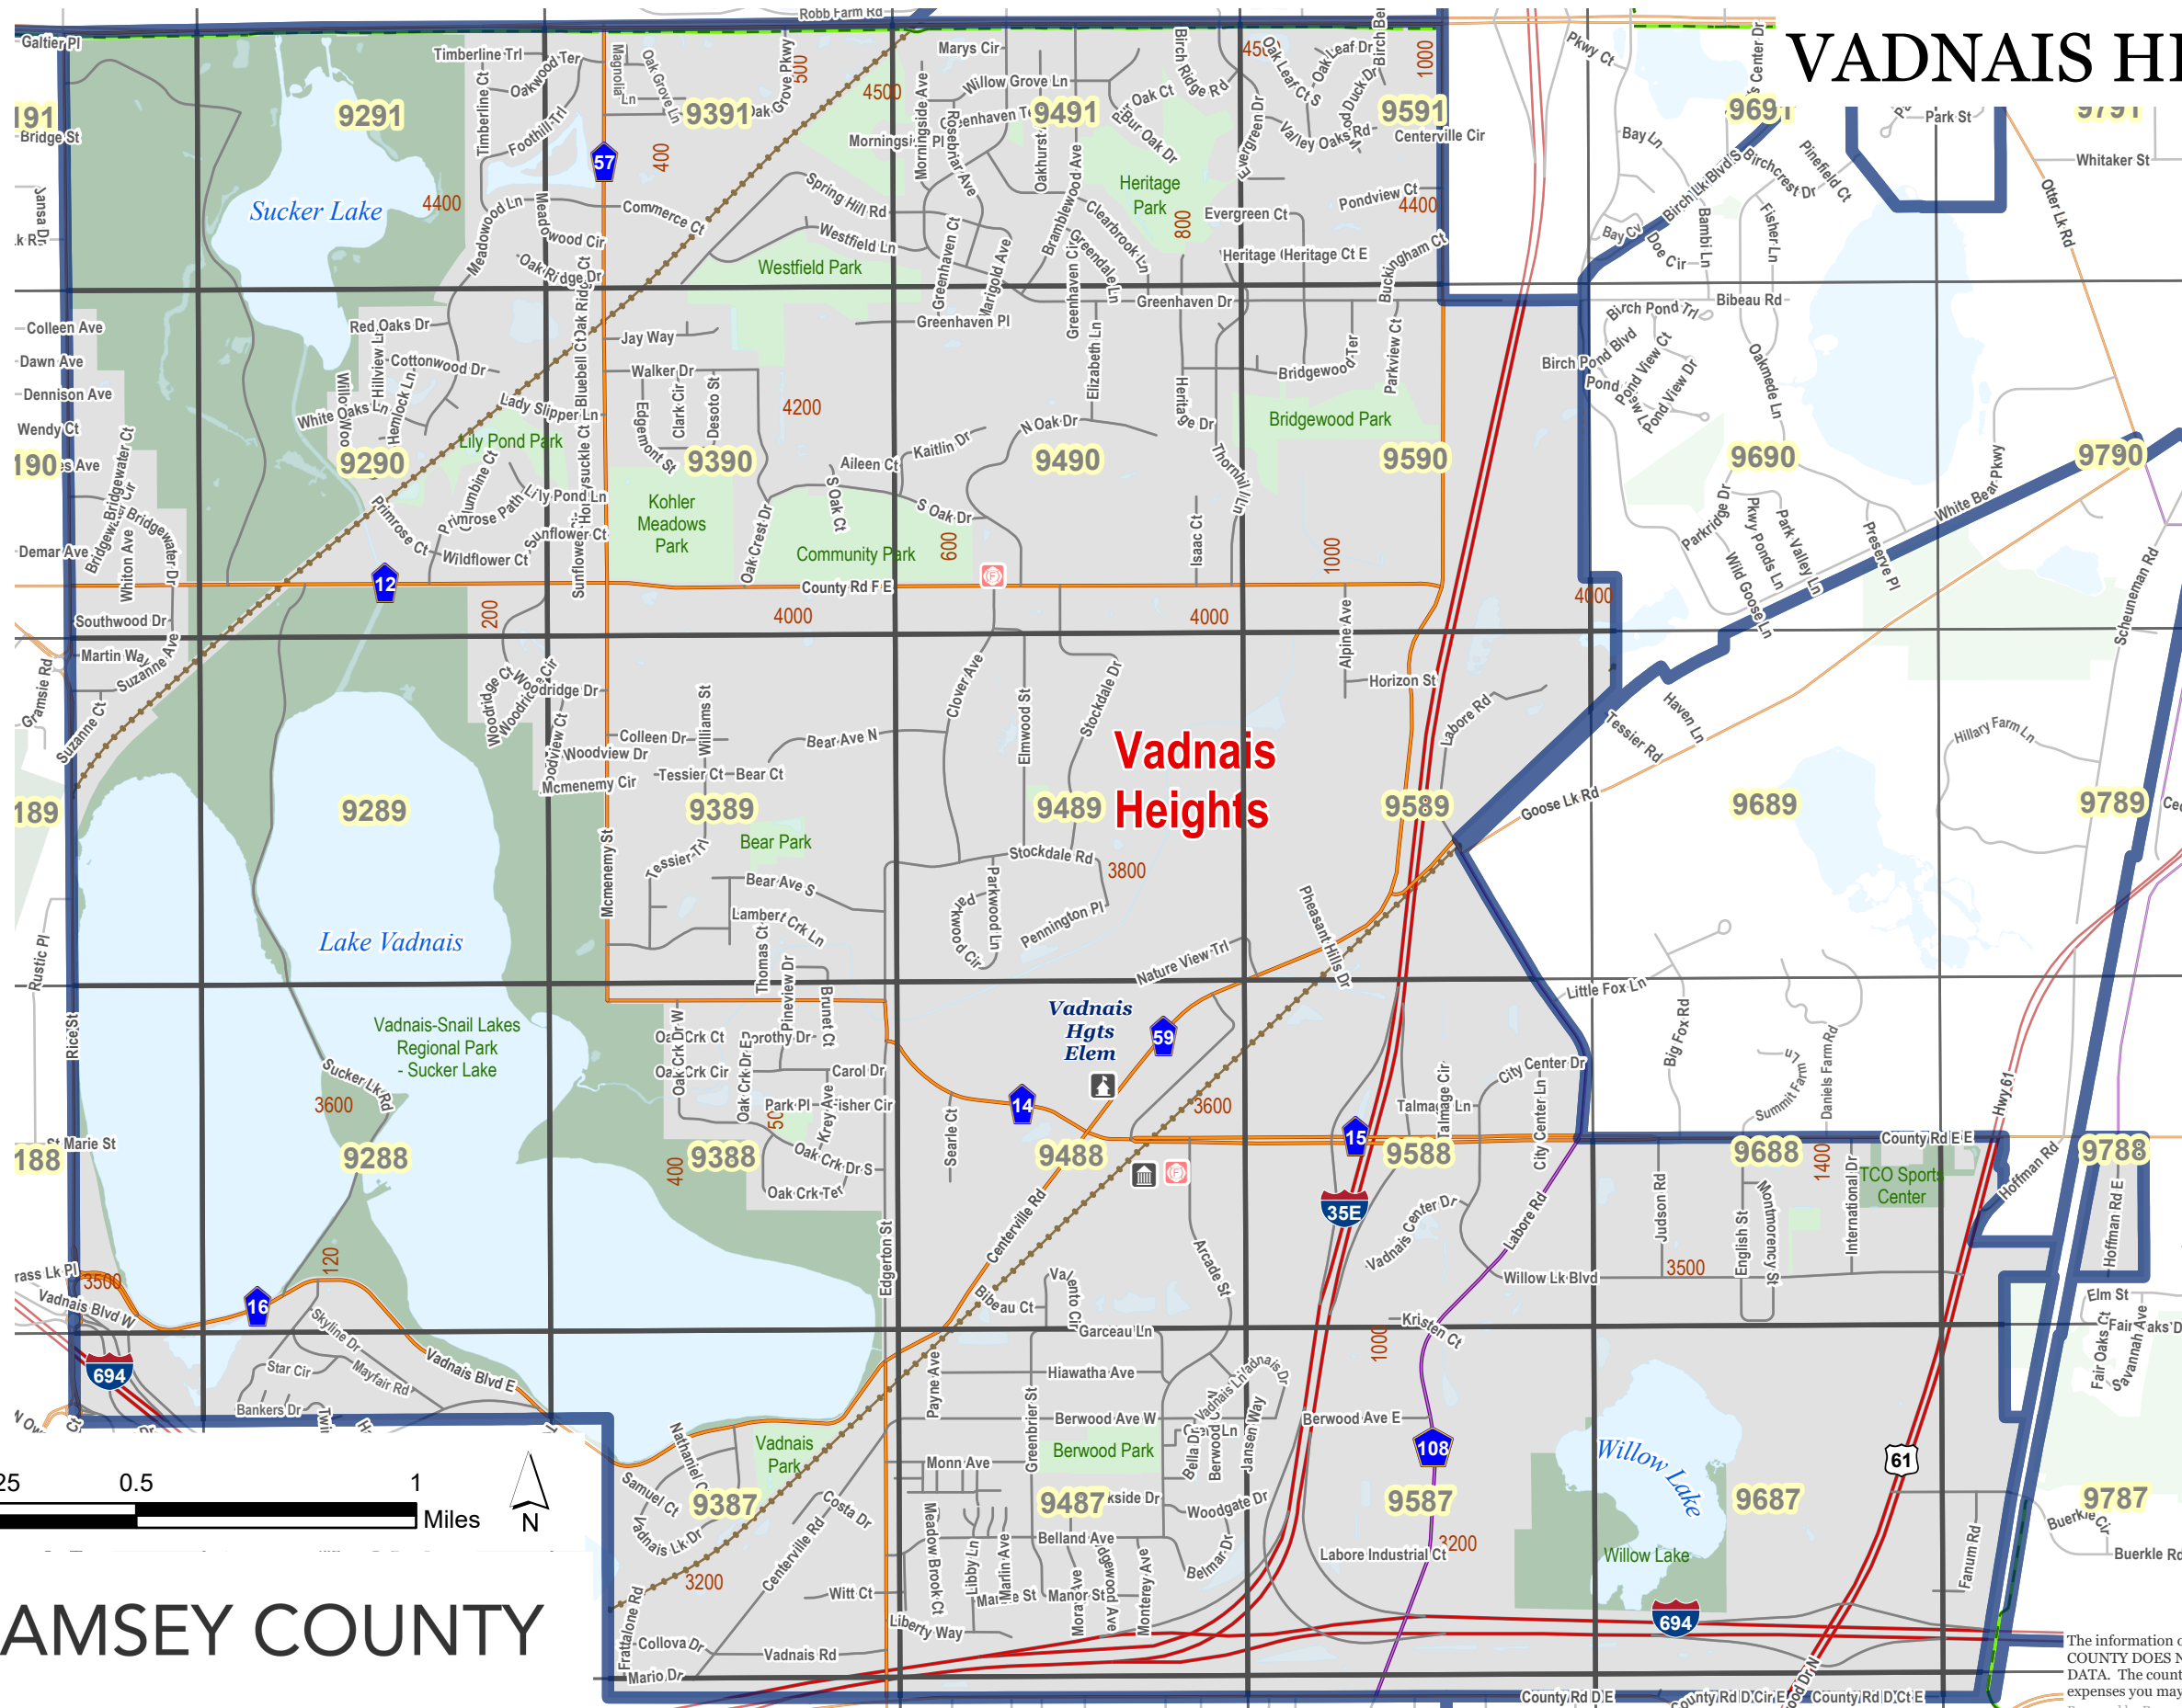

VADNAIS HEIGHTS, MN

- City/Town Hall
- Fire Station
- Primary/Secondary School
- City Park
- County/Regional Park or Open Space
- Municipal Road
- County Road
- County-State Aid Highway
- US Highway
- Interstate Highway
- Railroad

The information on this map is a compilation of Ramsey County Records. THE COUNTY DOES NOT WARRANT OR GUARANTEE THE ACCURACY OF THIS DATA. The county disclaims any liability for any injuries, time delays, or expenses you may suffer if you rely in any manner on the accuracy of this data.
 Prepared by Ramsey County Enterprise GIS | RCGISMetaData@Co.Ramsey.MN.US
 11x17 Landscape vh 1/6/2025