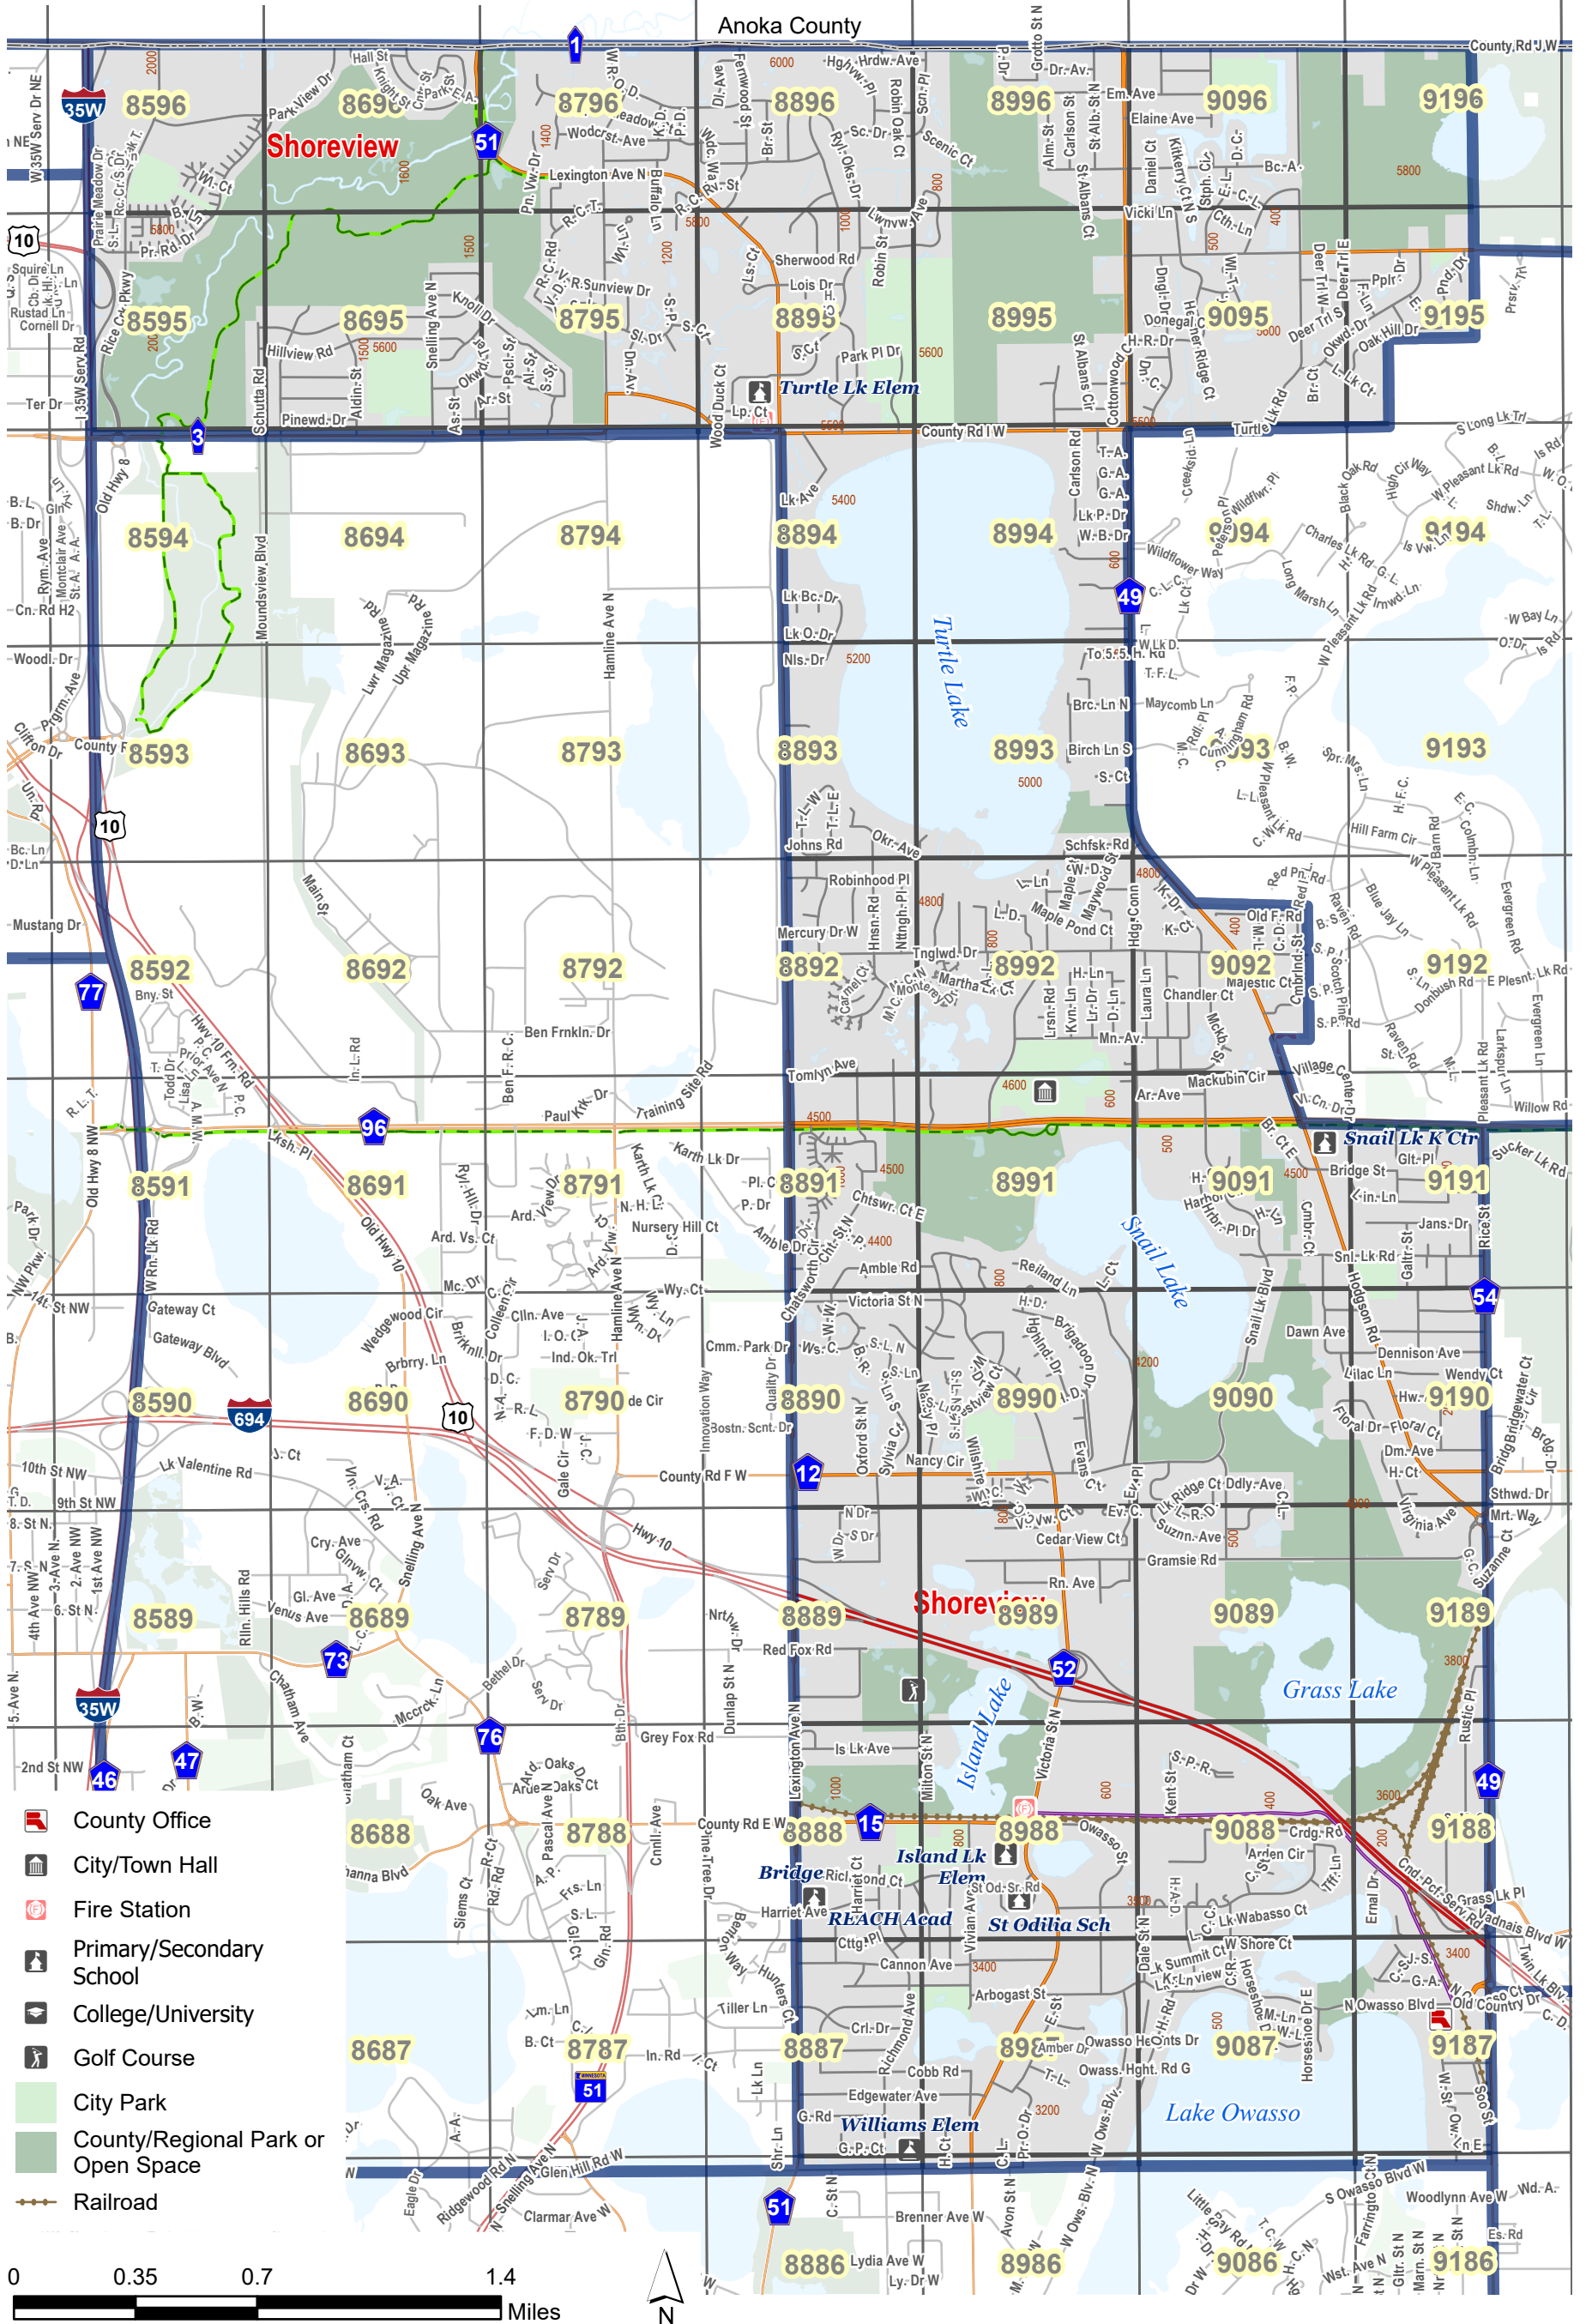

# SHOREVIEW, MN

The information on this map is a compilation of Ramsey County Records. THE COUNTY DOES NOT WARRANT OR GUARANTEE THE ACCURACY OF THIS DATA. The county disclaims any liability for any injuries, time delays, or expenses you may suffer if you rely in any manner on the accuracy of this data.  
 Prepared by Ramsey County Enterprise GIS | RCGISMetaData@Co.Ramsey.MN.US  
 11x17 Portrait: SHOREVIEW 1/6/2025