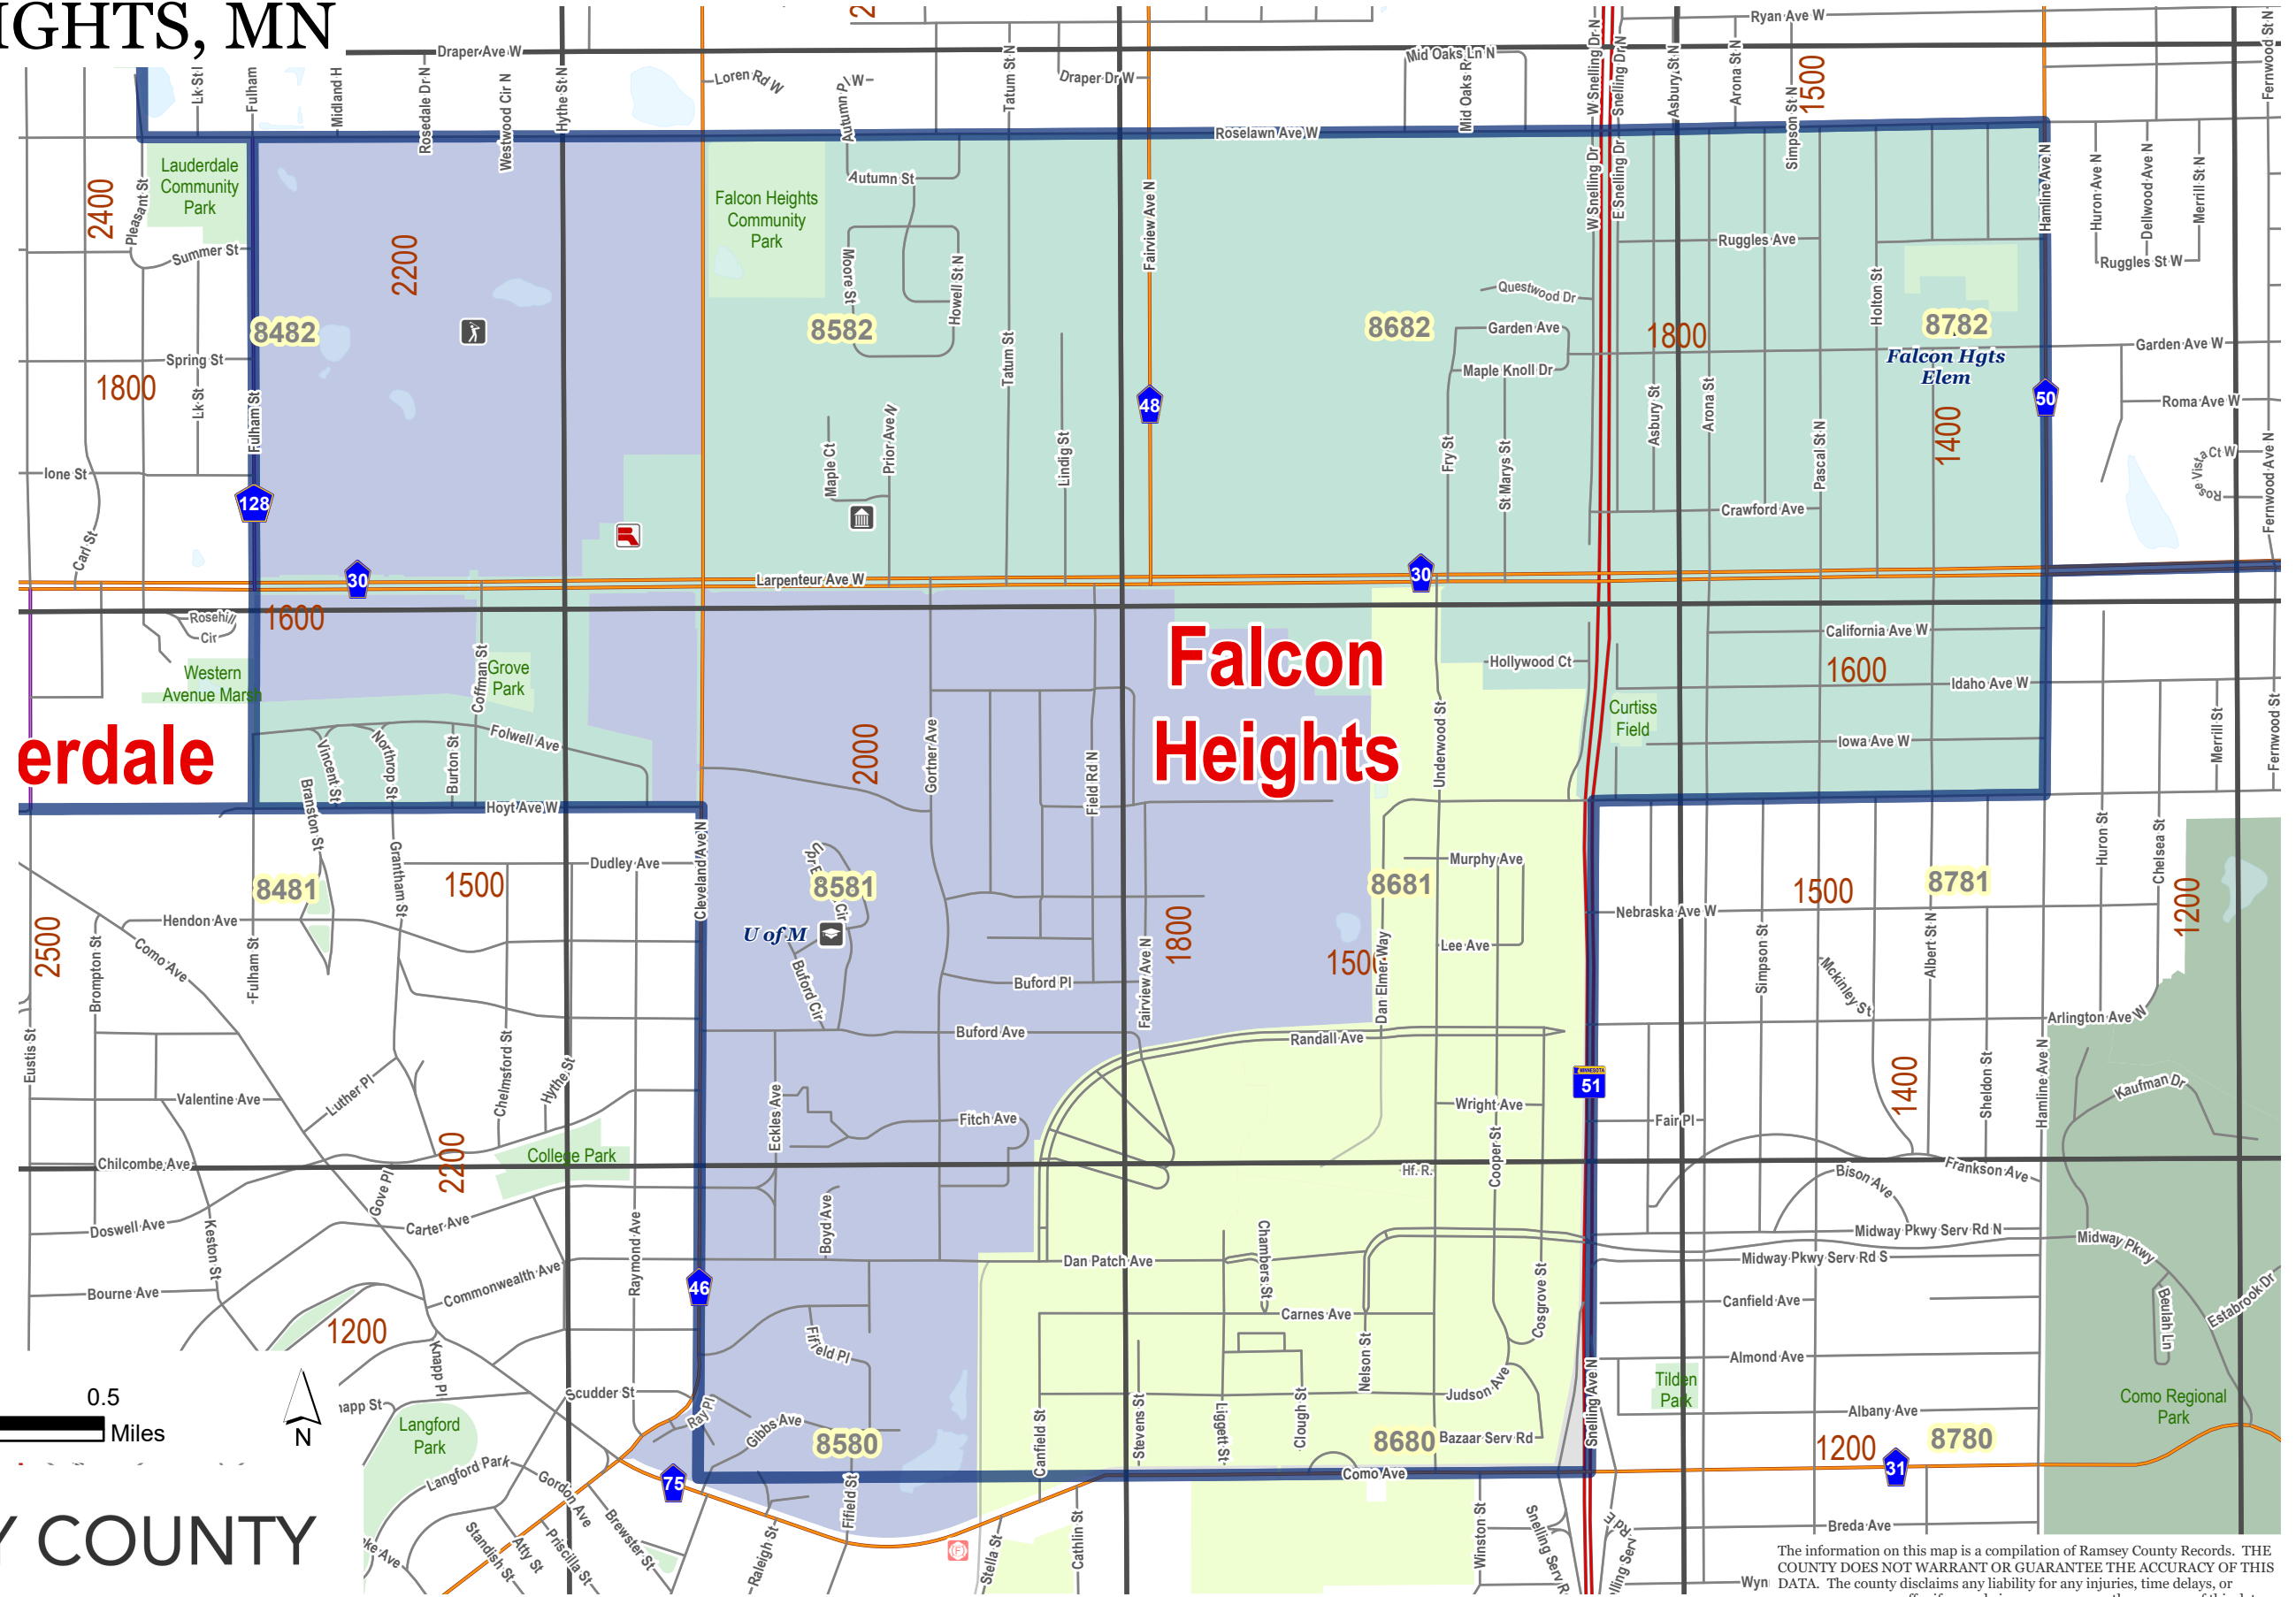

FALCON HEIGHTS, MN

- County Office
- City/Town Hall
- Primary/Secondary School
- College/University
- Golf Course
- City Park
- Municipal Road
- County Road
- County-State Aid Highway
- MN Highway

The information on this map is a compilation of Ramsey County Records. THE COUNTY DOES NOT WARRANT OR GUARANTEE THE ACCURACY OF THIS DATA. The county disclaims any liability for any injuries, time delays, or expenses you may suffer if you rely in any manner on the accuracy of this data.
Prepared by Ramsey County Enterprise GIS | RCGISMetaData@Co.Ramsey.MN.US
11x17 Landscape: FALCON HEIGHTS 1/6/2025