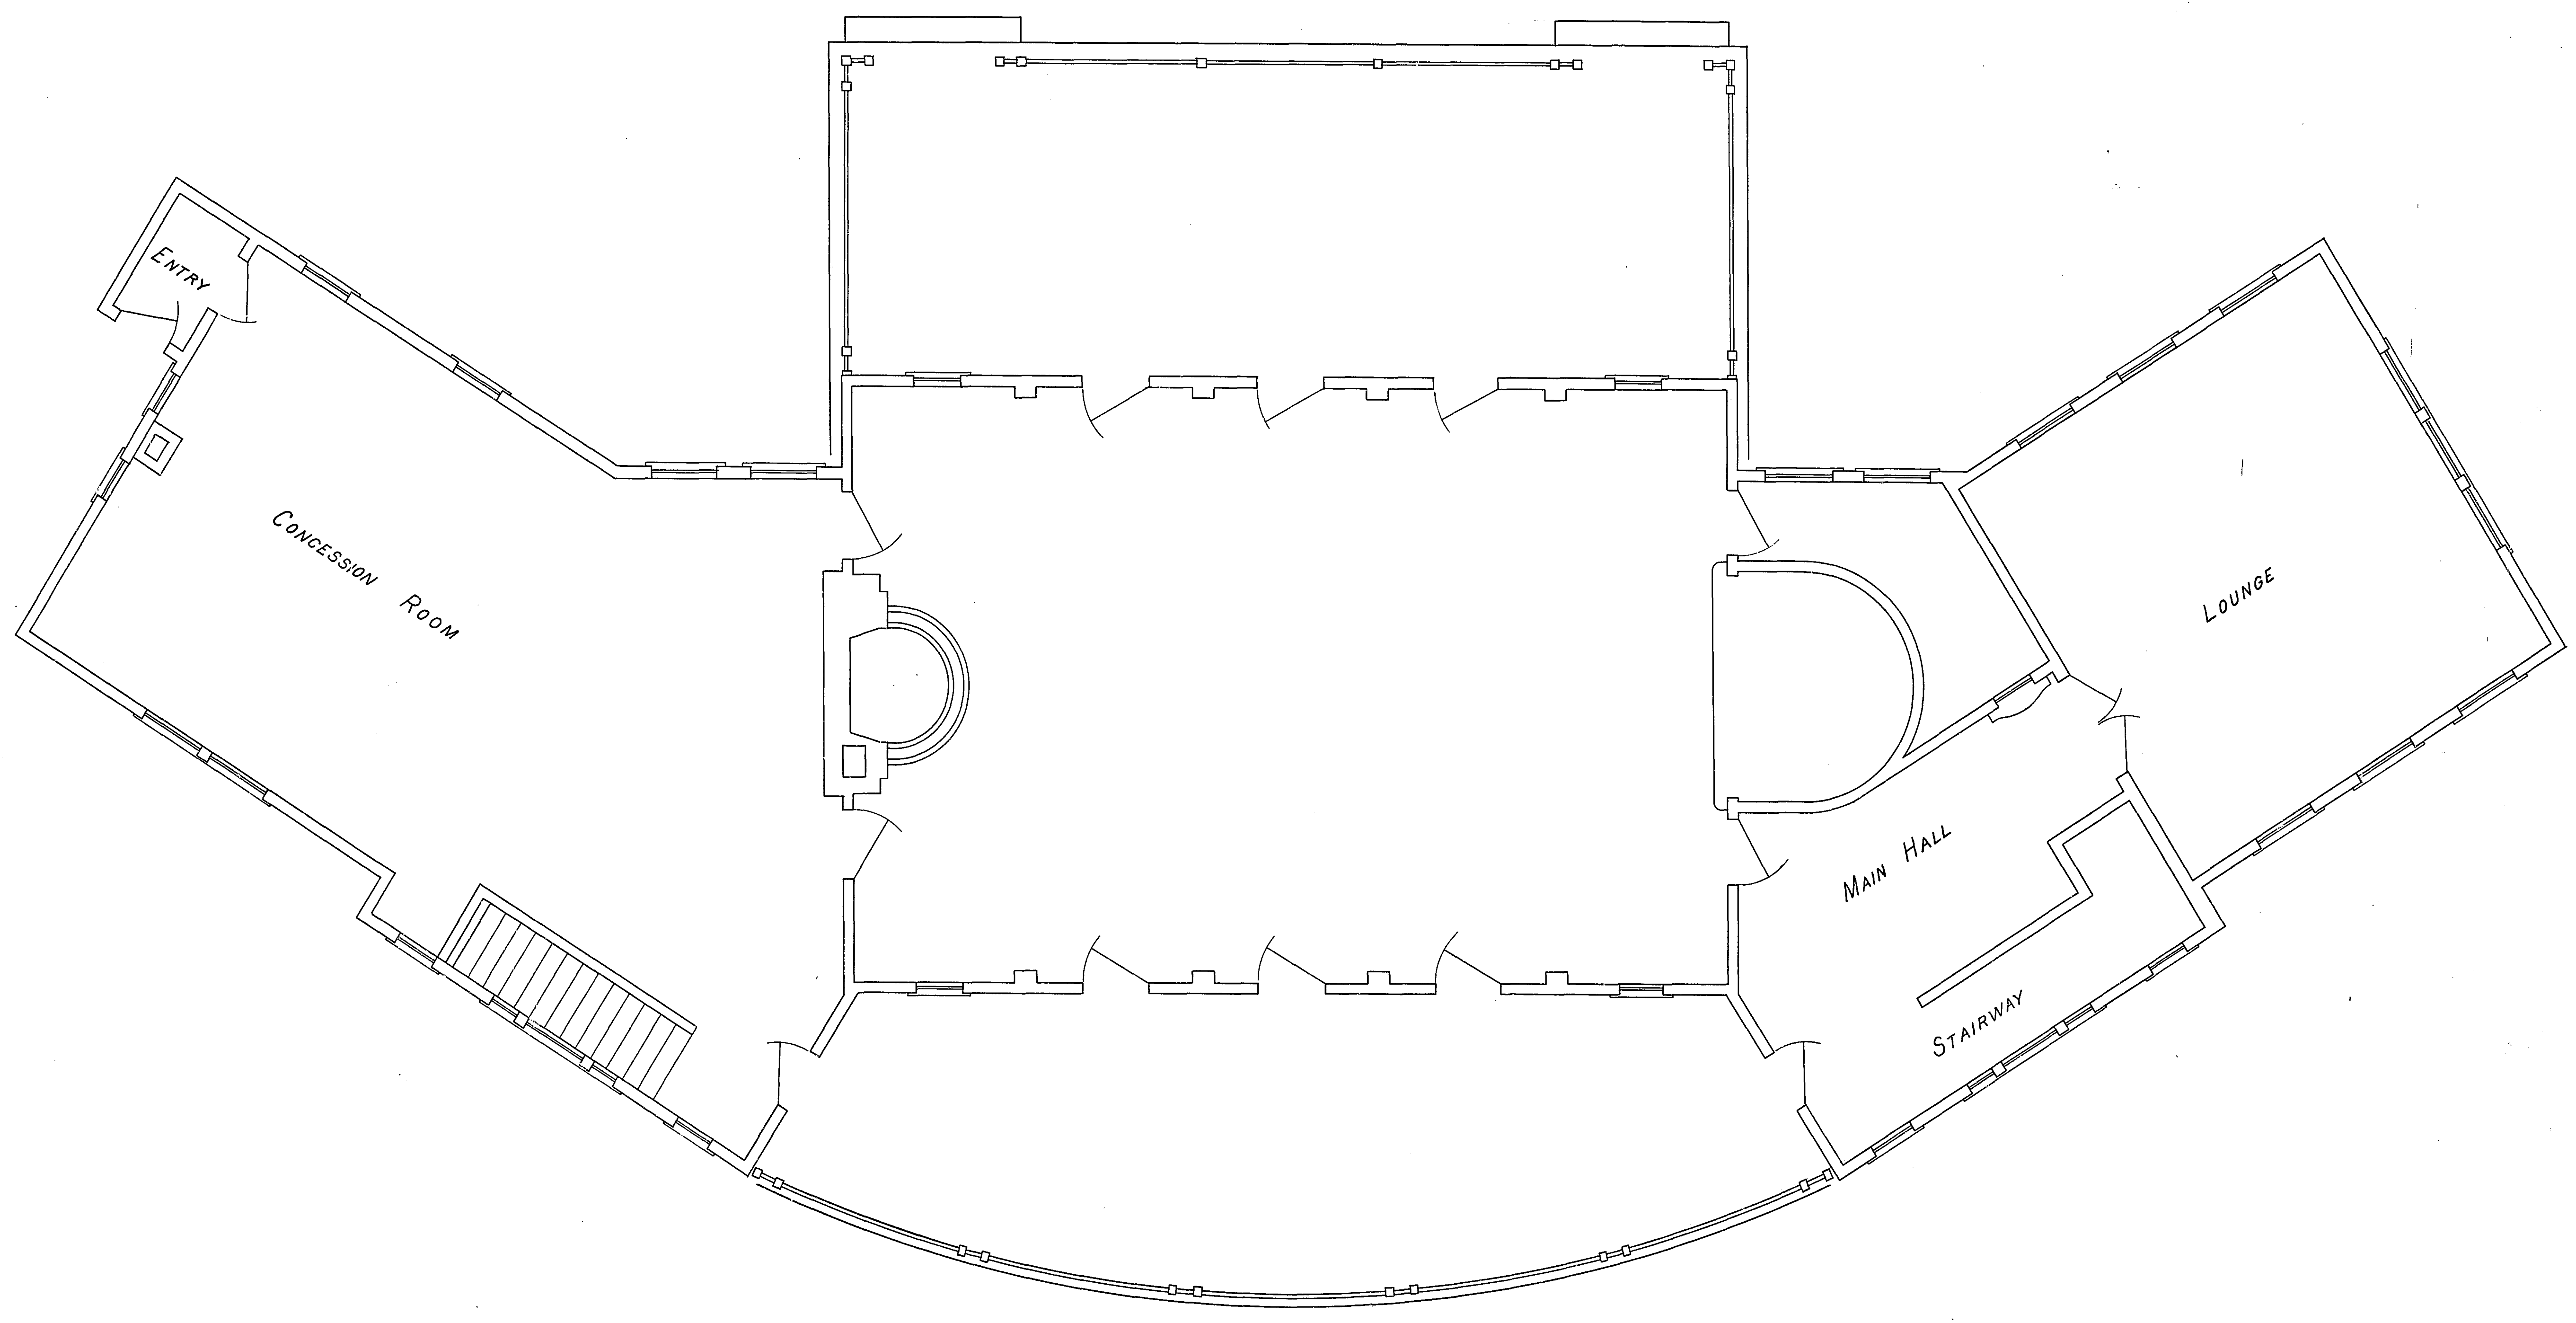

LOWER FLOOR PLAN  
 KELLER GOLF COURSE CLUB HOUSE  
 SCALE: 1/4" = 1'-0"

22-7  
5  
8

MAIN FLOOR PLAN  
KELLER GOLF COURSE CLUB HOUSE  
SCALE: 1/4" = 1'-0"

RAMSEY CO. ENGR. R-88

R-88  
MICROFILMED  
RAMSEY CO. ENGR.