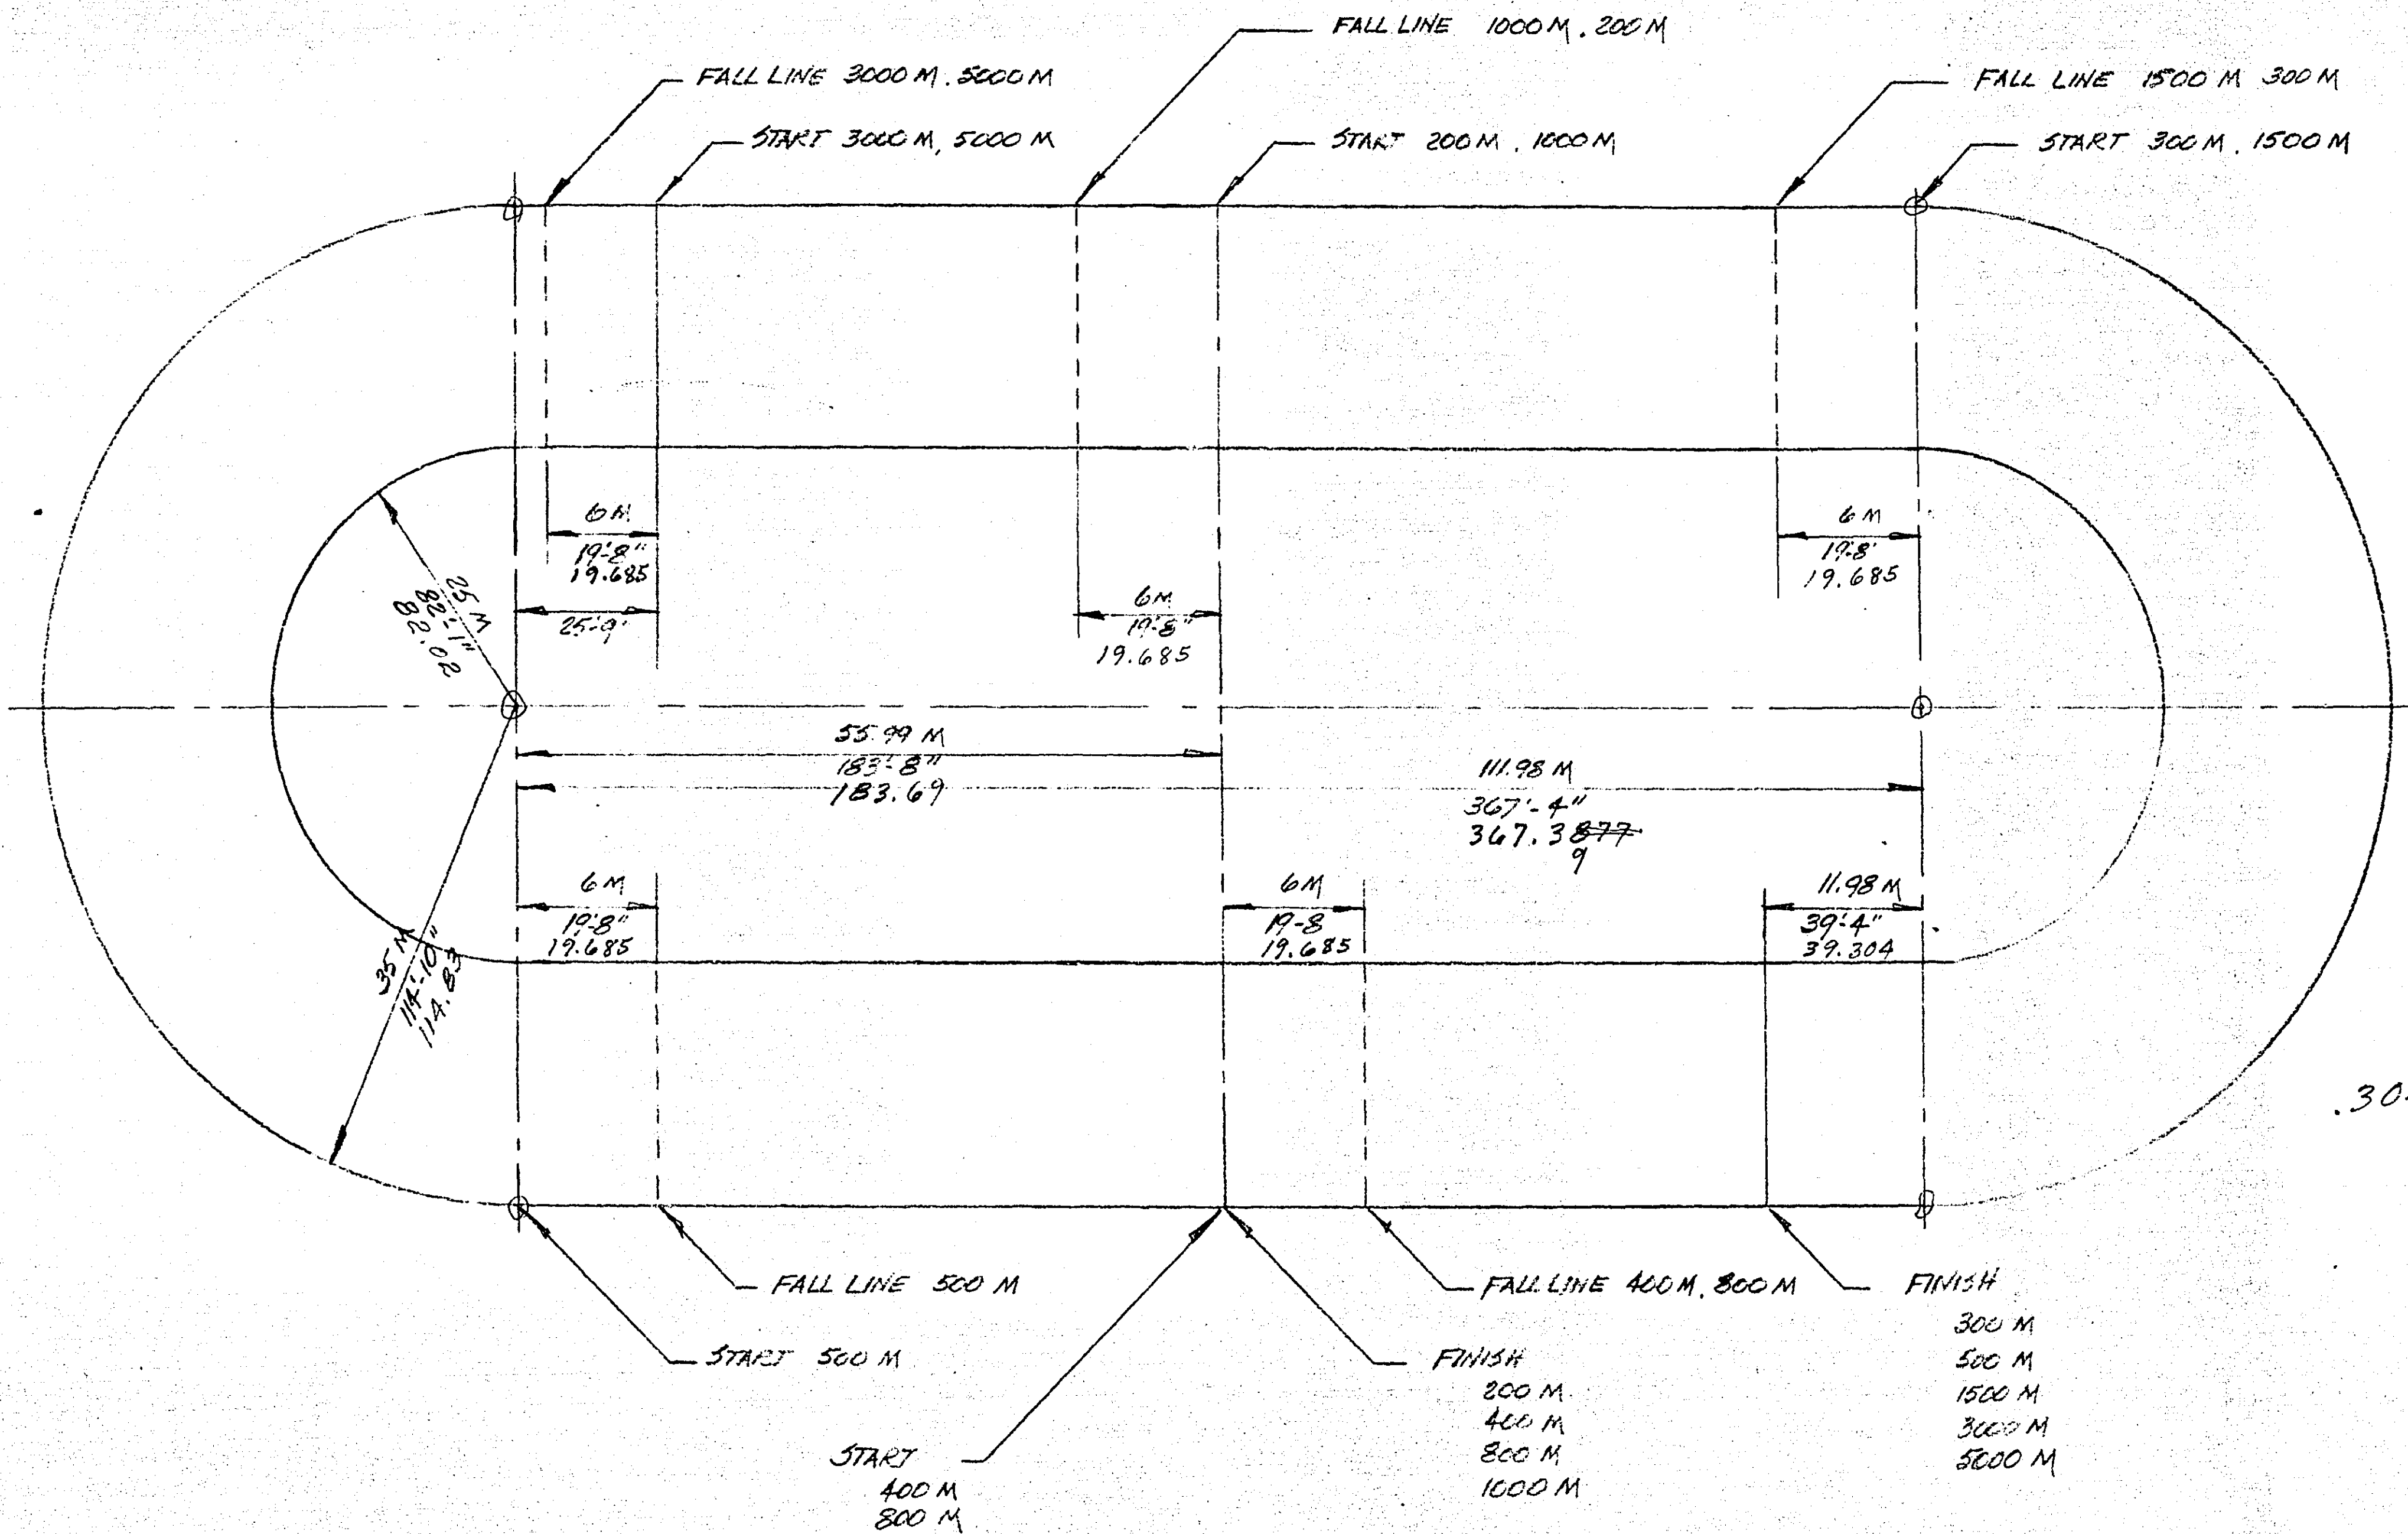

## STANDARD 400 METER SPEED SKATING TRACK

.3048 meter/foot

obtained 1-30-1976  
*[Signature]*

R-13  
 MICROFILMED  
 RAMSEY CO. ENGR.

R-13