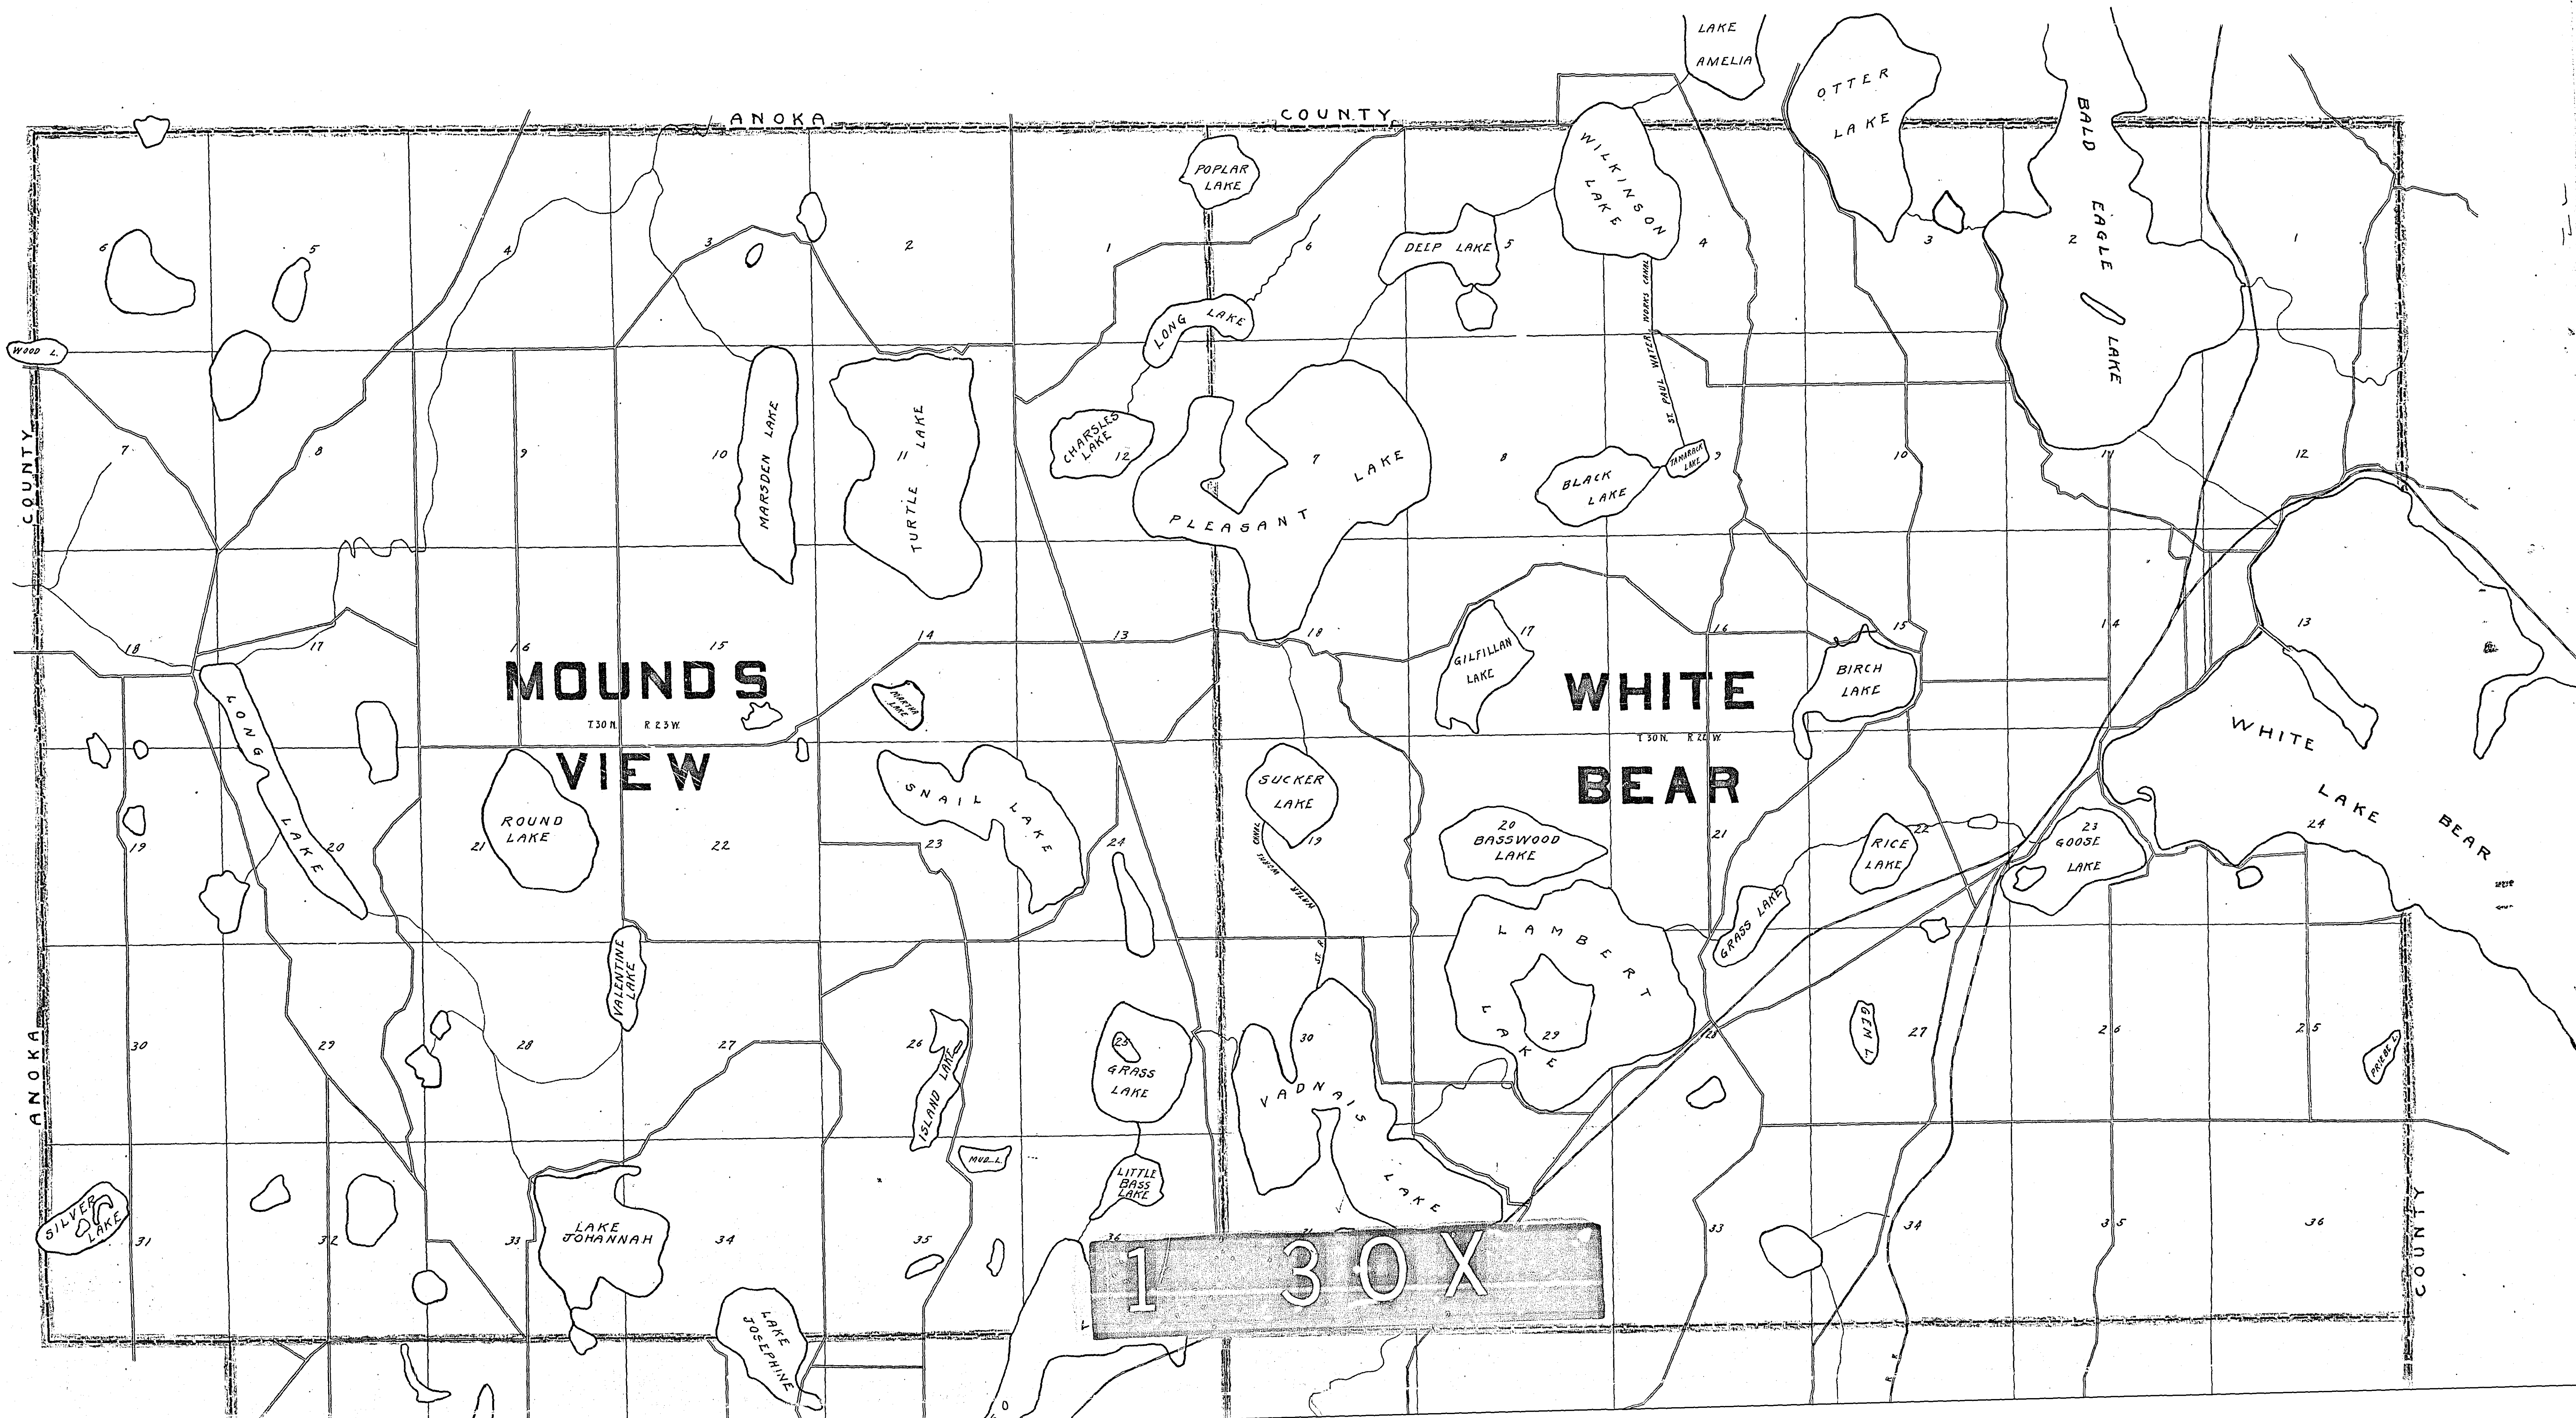

MAP OF RAMSEY COUNTY

MICROFILMED
RAMSEY CO. ENGR.

1880

DRAWN FROM ACTUAL SURVEYS
AND THE COUNTY RECORDS.

PUBLISHED BY

WARNER AND FOOT

MINNEAPOLIS-MINN.

ROSE
T. 29N. R. 23W.

NEW CANADA
T. 29N. R. 22W.

CITY OF ST. PAUL

RESERVE
T. 28N. R. 23W.

MCLEAN
T. 28N. R. 22W.

TRACED FROM
MAP OF
RAMSEY COUNTY
1880
MINNESOTA HISTORICAL SOCIETY

2 3 0 X

HENNEPIN COUNTY

WASHINGTON COUNTY