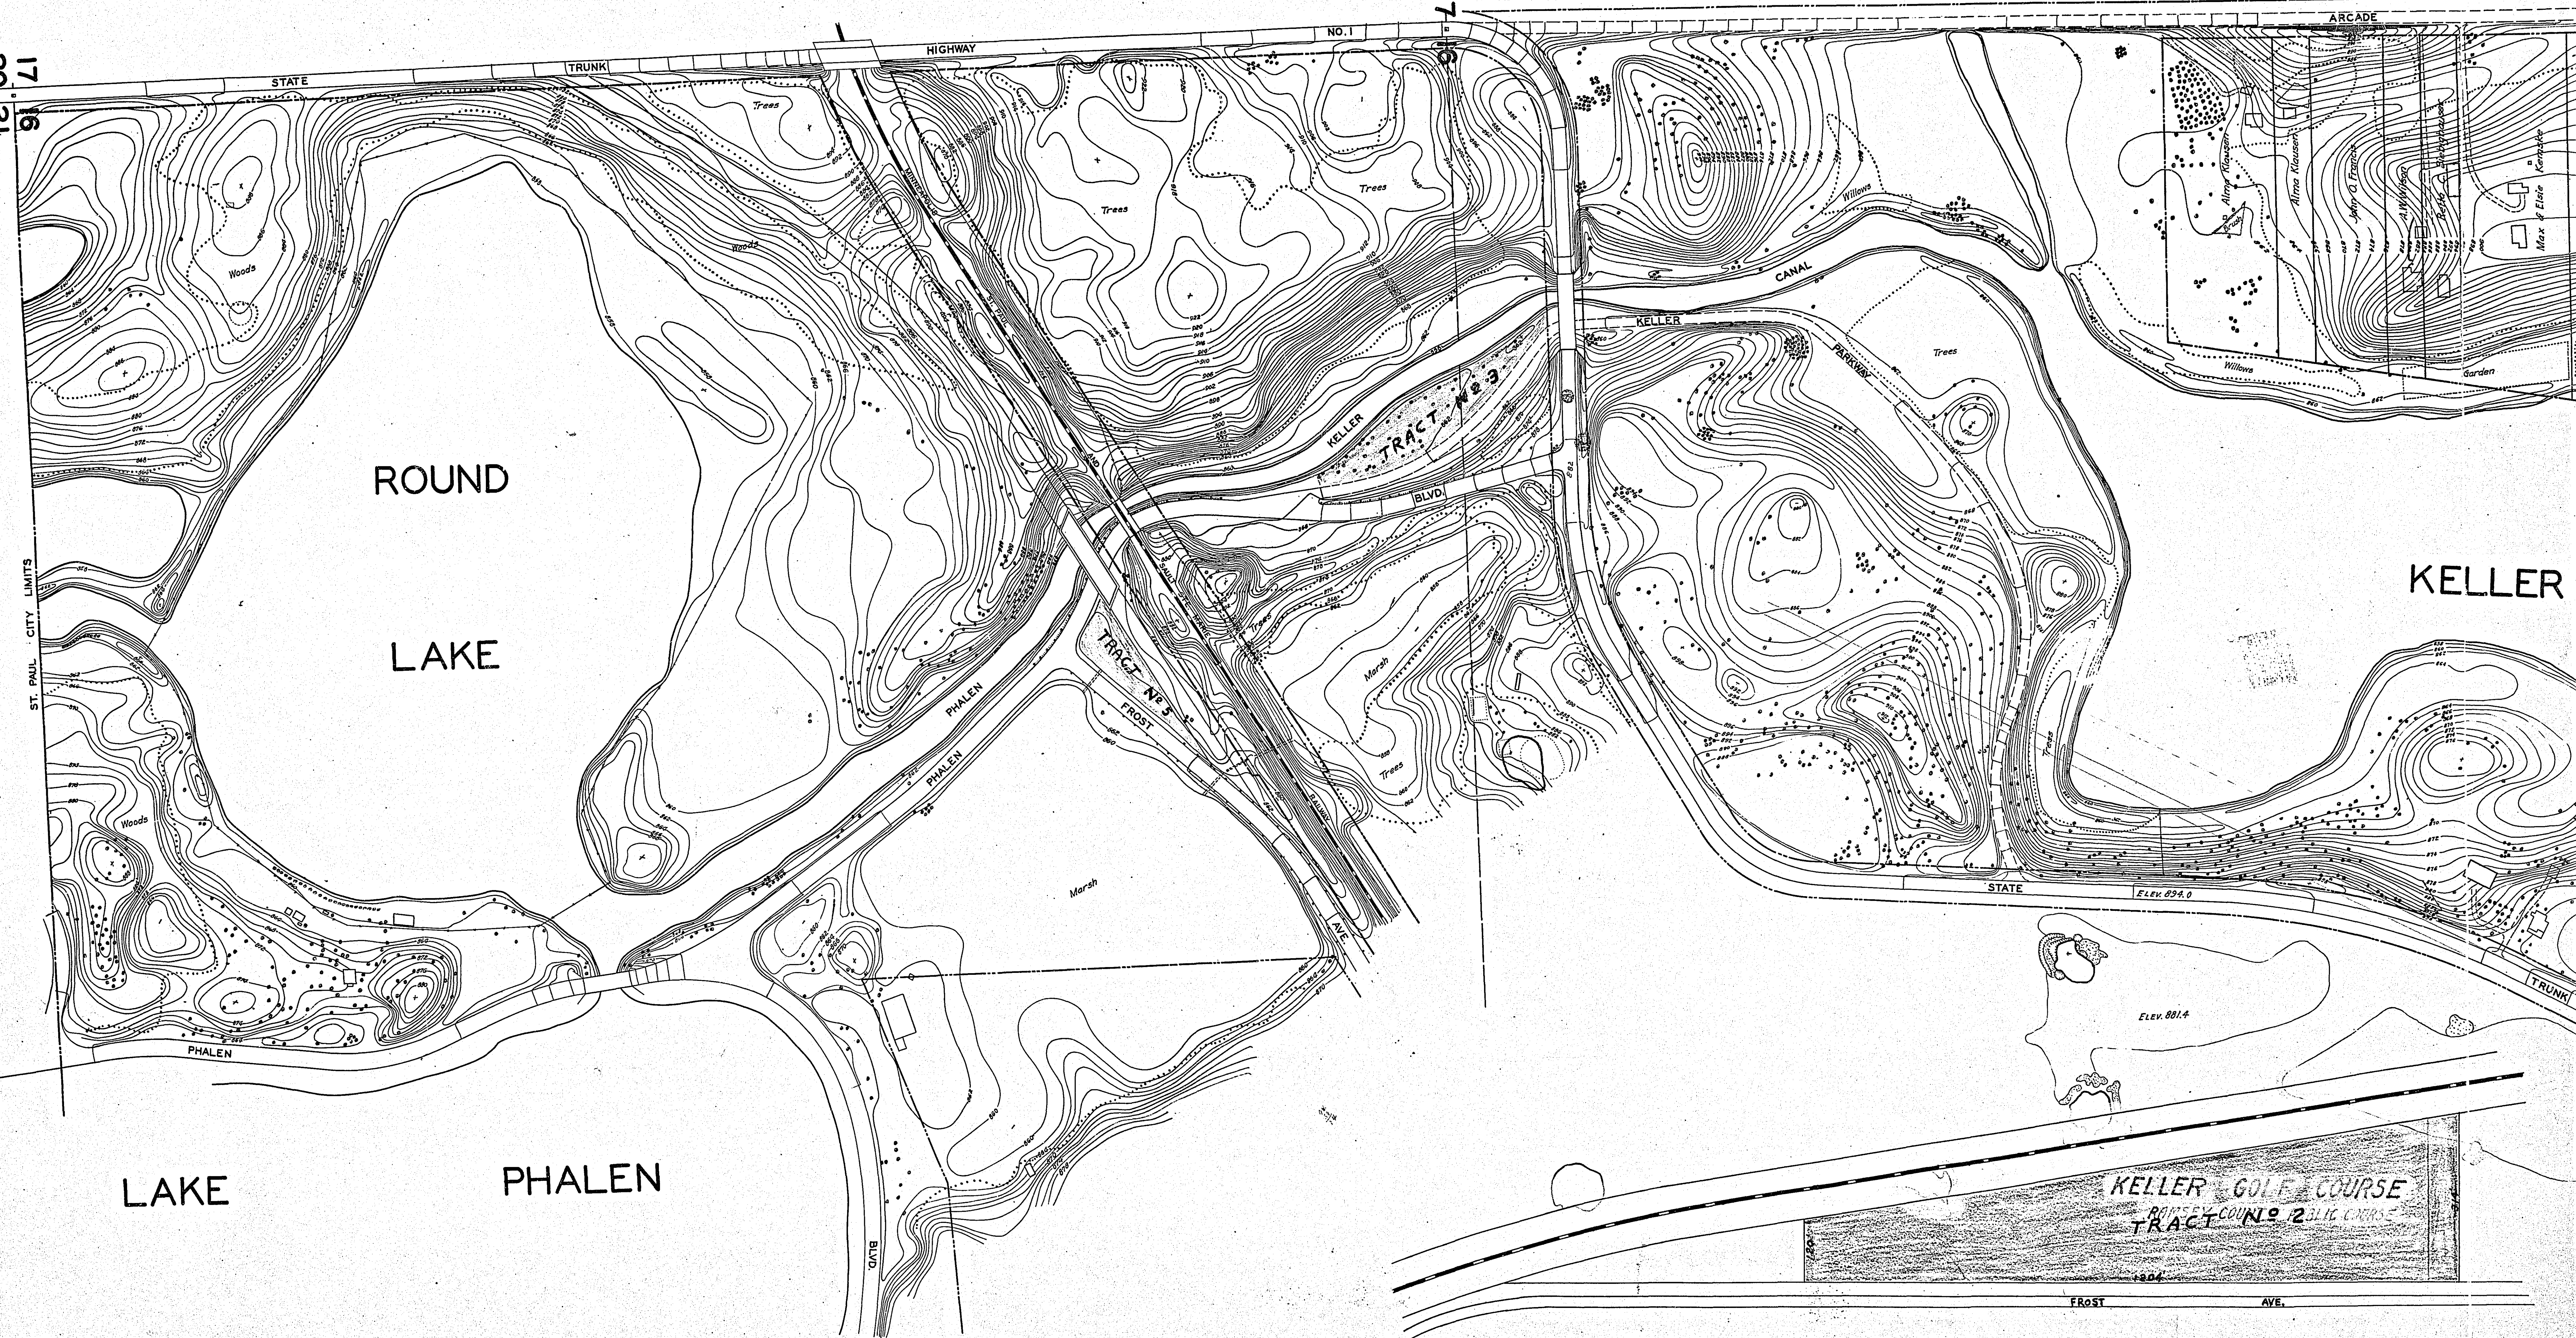

17
20
21

LAKE PHALEN

KELLER

KELLER GOLF COURSE
TRACT NO. 2

1 30 X

GERVAIS

LAKE

KELLER

LAKE

CO. RD. B
17

CO. RD. B2

STREET

Tract No 1	13.49	Acres
" No 2	6.00	"
" No 3	.88	"
" No 4	4.51	"
" No 5	0.33	"

230X