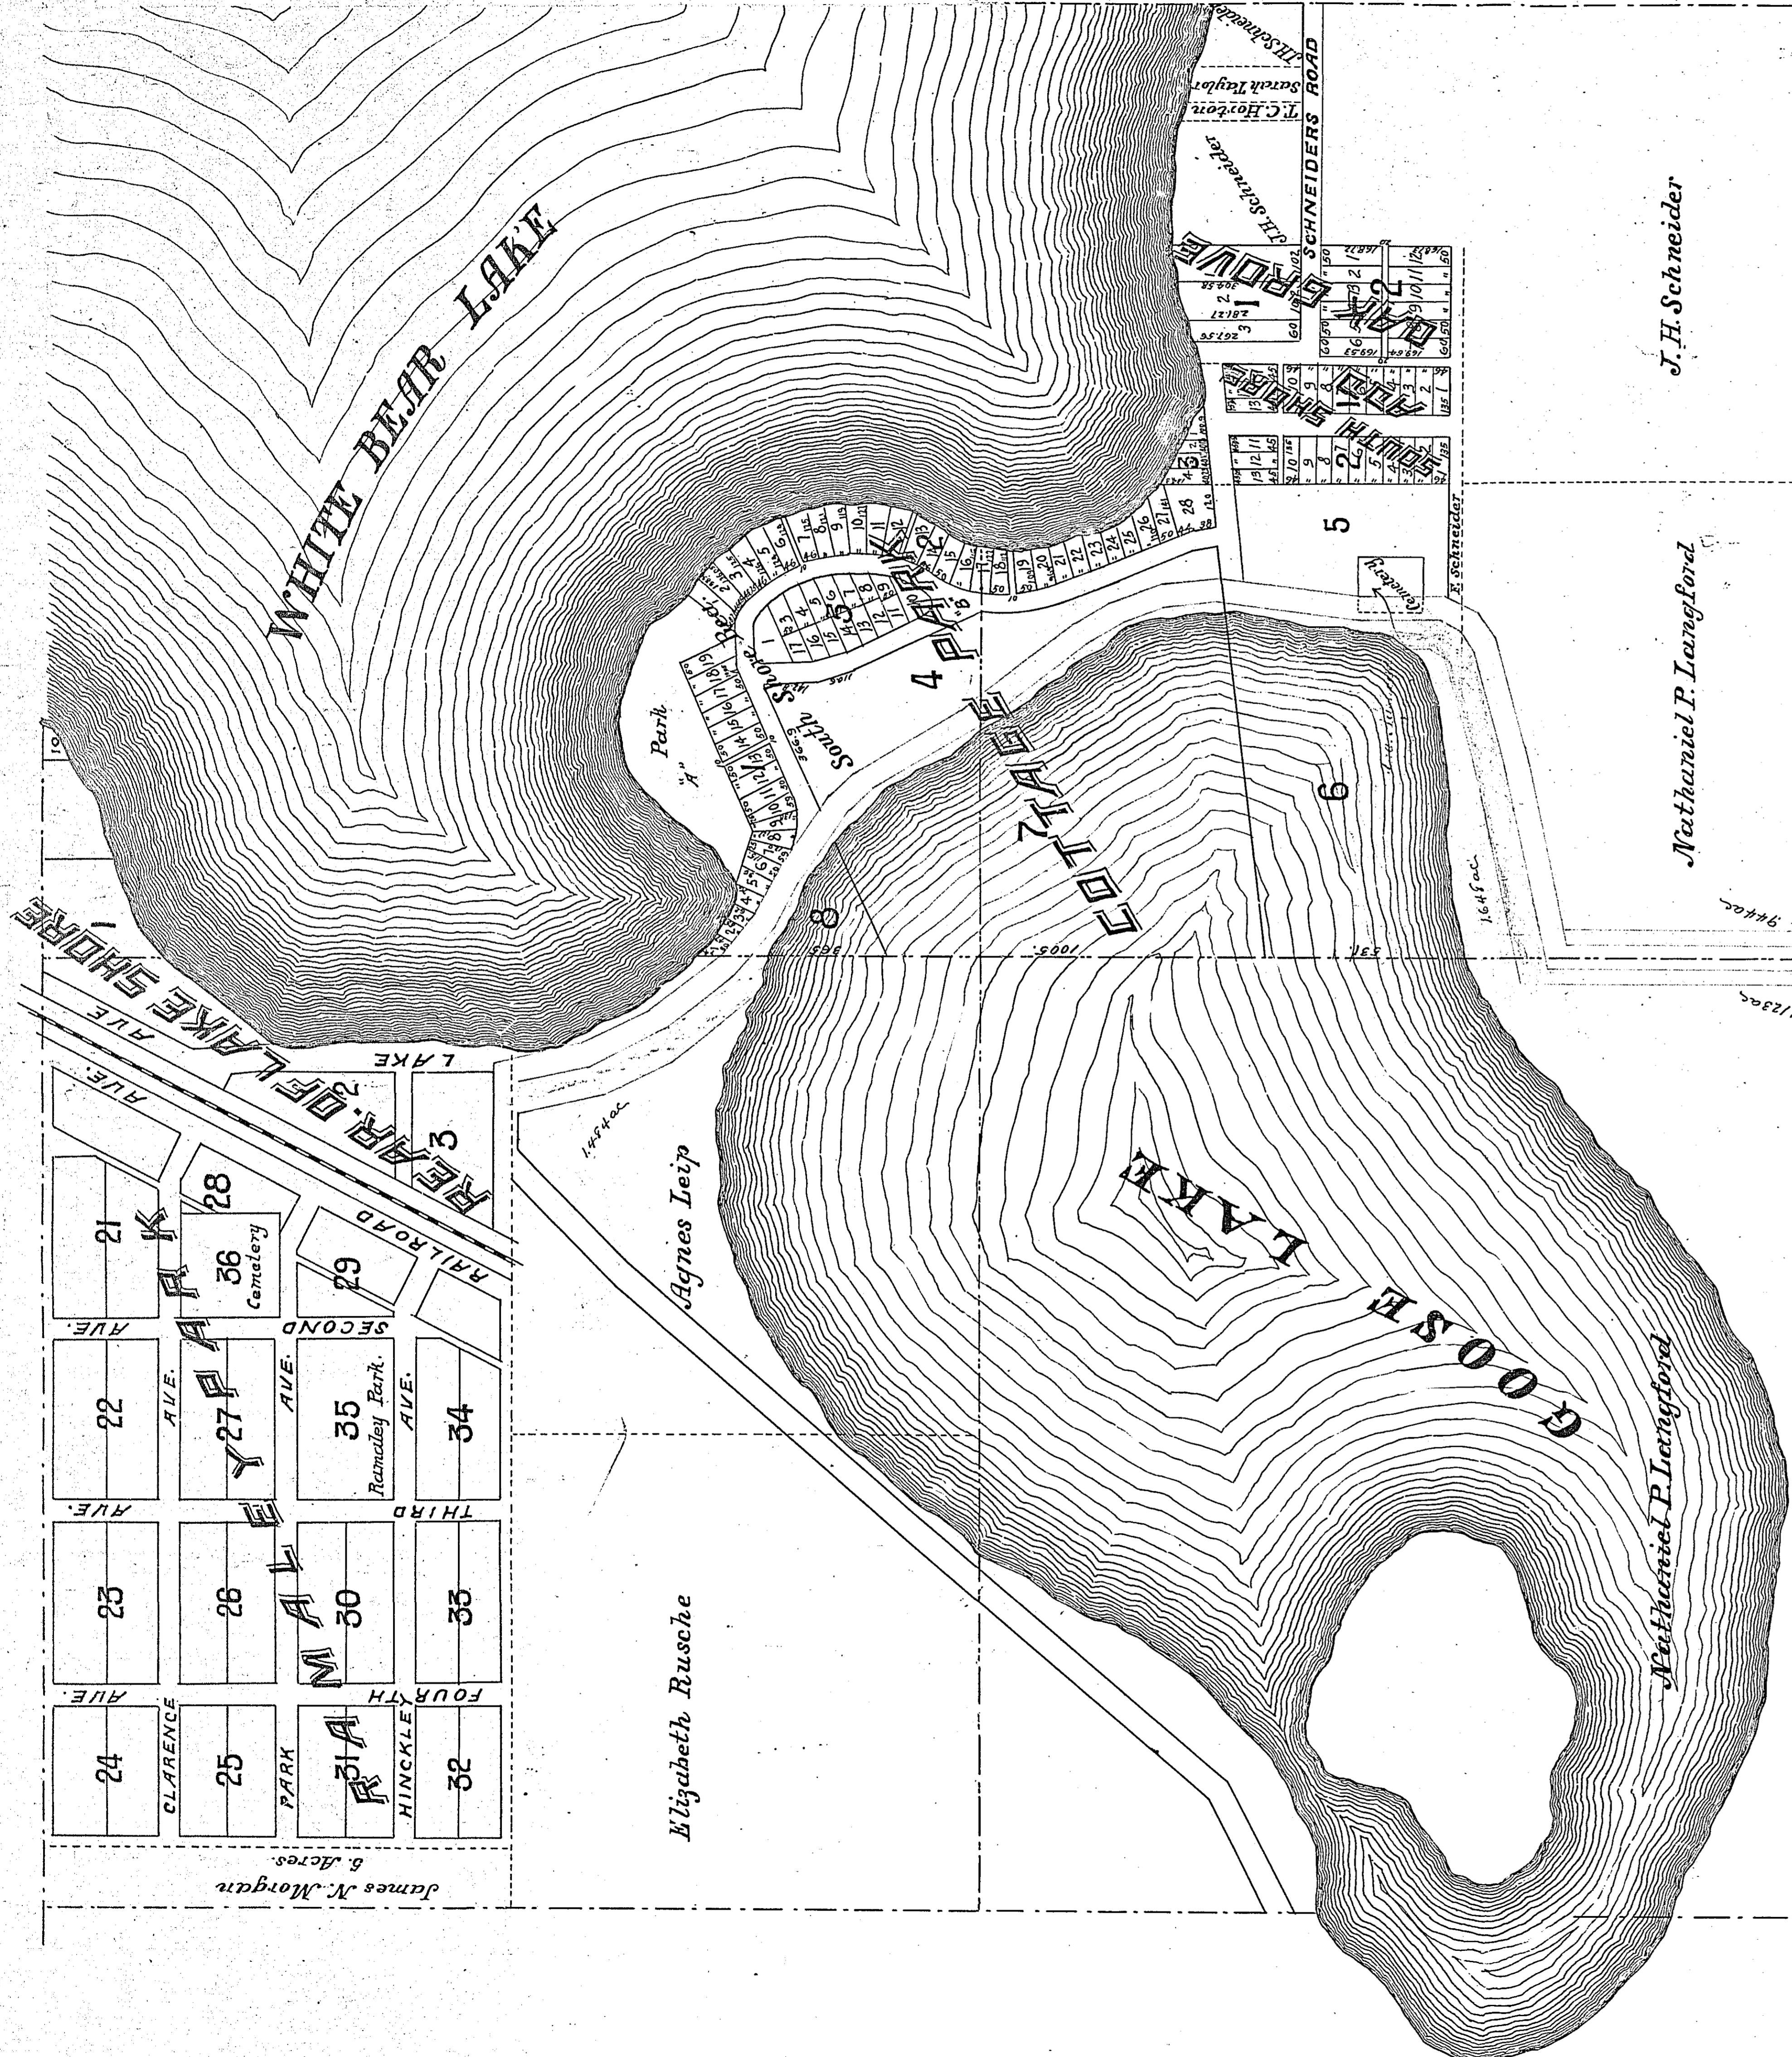

1183
MICROFILMED
UNIVERSITY MICROFILMS

1183

James N. Morgan
5 Acres

24	25	26	27	28	29	30	31	32	33	34	35	36	37	38	39	40	41	42	43	44	45	46	47	48	49	50	51	52	53	54	55	56	57	58	59	60	61	62	63	64	65	66	67	68	69	70	71	72	73	74	75	76	77	78	79	80	81	82	83	84	85	86	87	88	89	90	91	92	93	94	95	96	97	98	99	100

Elizabeth Rusche

Agnes Leisp

Nathaniel P. Langford

Nathaniel P. Langford

J. H. Schneider

23 26
23 26

23 26
23 26

Nathaniel P. Langford
160 Acres

Nathaniel P. Langford
26 Acres

J. F. Schneider
28 Acres

John Kerwin
80 Acres

Peter Schneider
26 Acres

Iscadie Auger
80 Acres

Louisa Fink
80 Acres

Jane Bene
80 Acres

Paul Ischore
80 Acres

26 35
26 35

School Dist. No. 19
4 Acres

John Blesens
80 Acres

William Gall
80 Acres

Albert Handlos

John Wescos