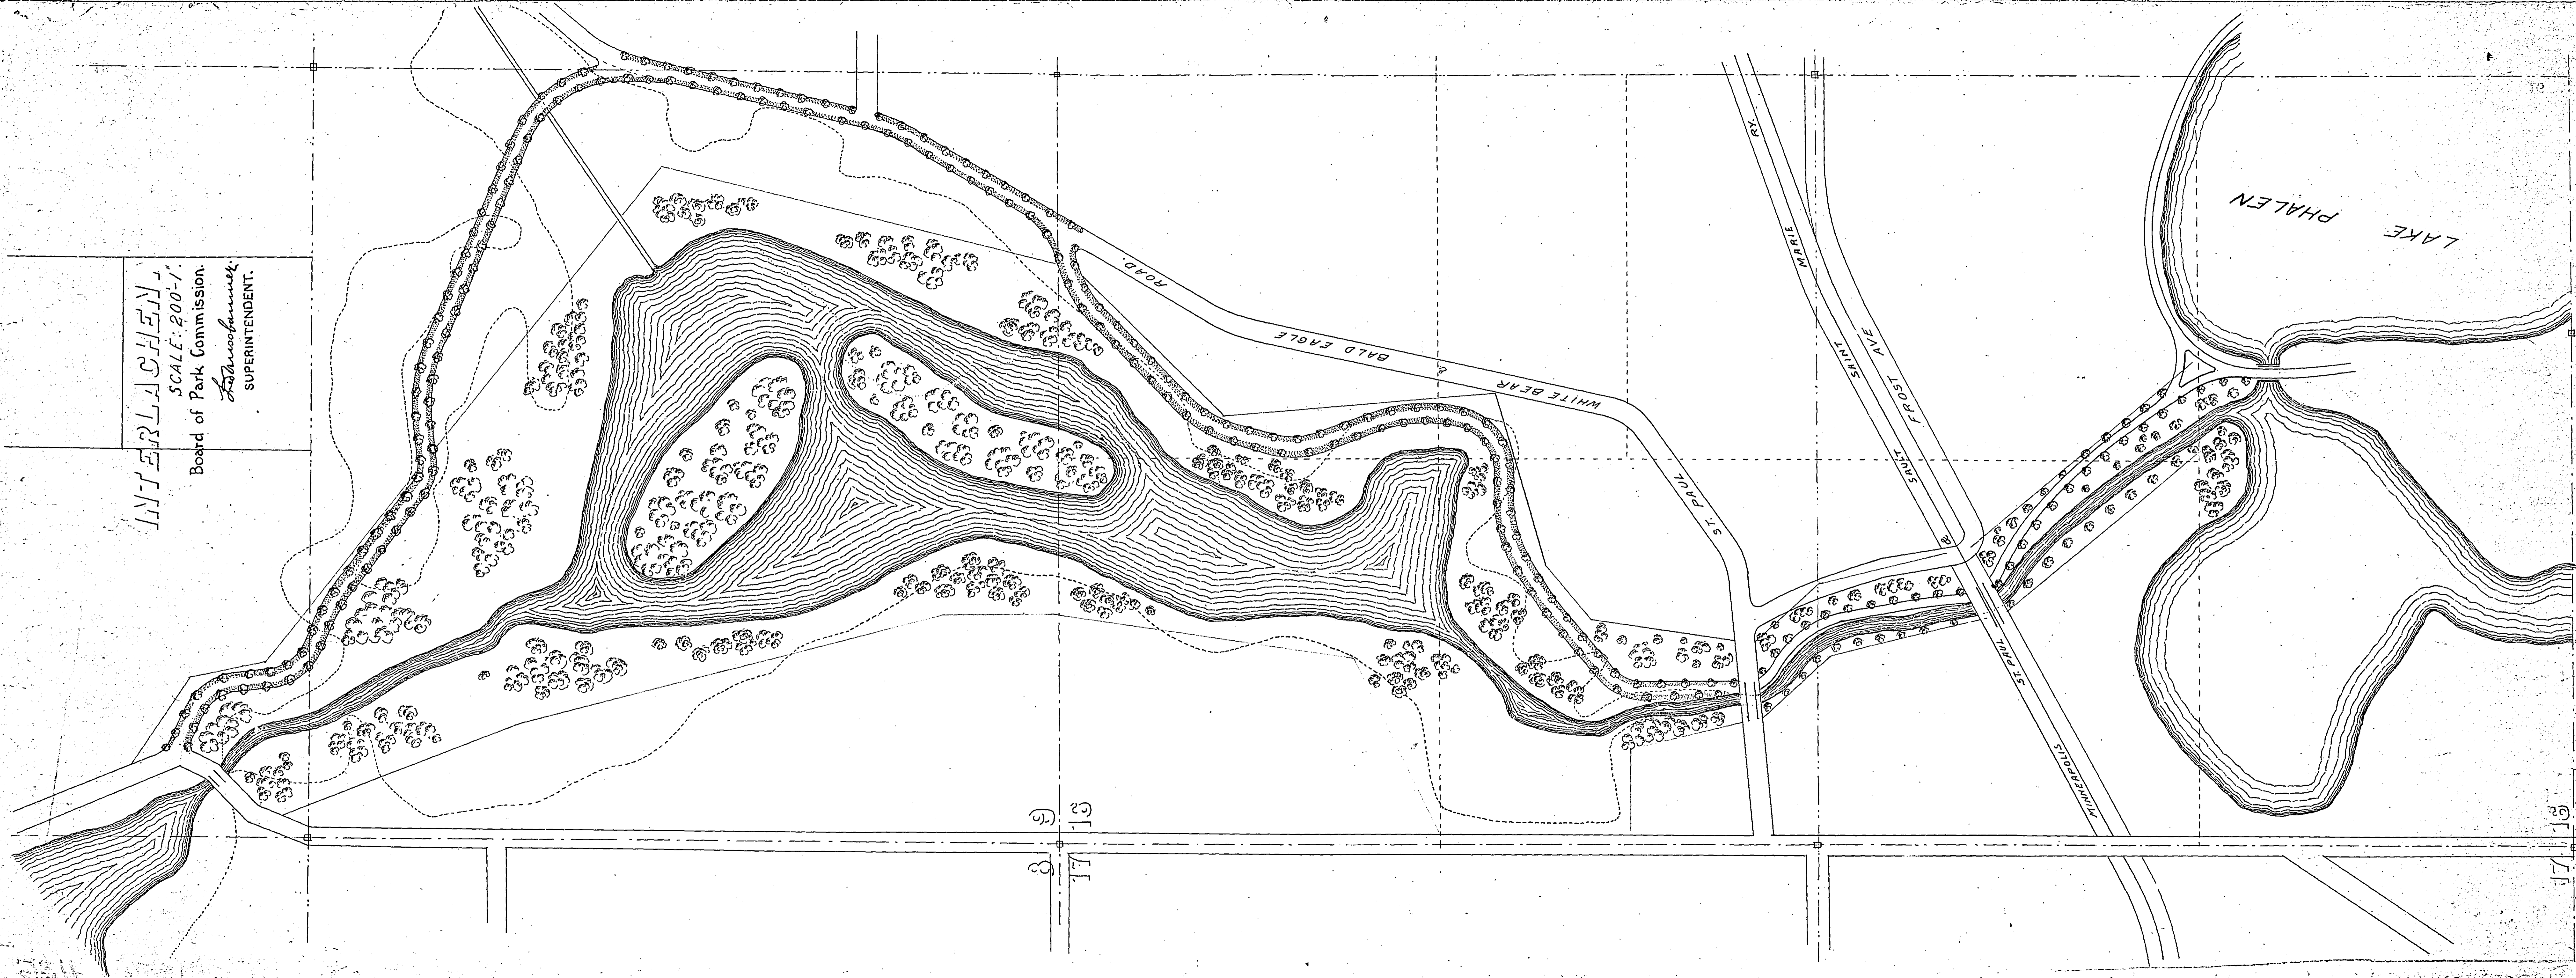

INTERLACHEN

SCALE: 200'-1"

Board of Park Commission.

Frederick W. W. W.
SUPERINTENDENT.

17 19

20 21

1136

REGISTERED