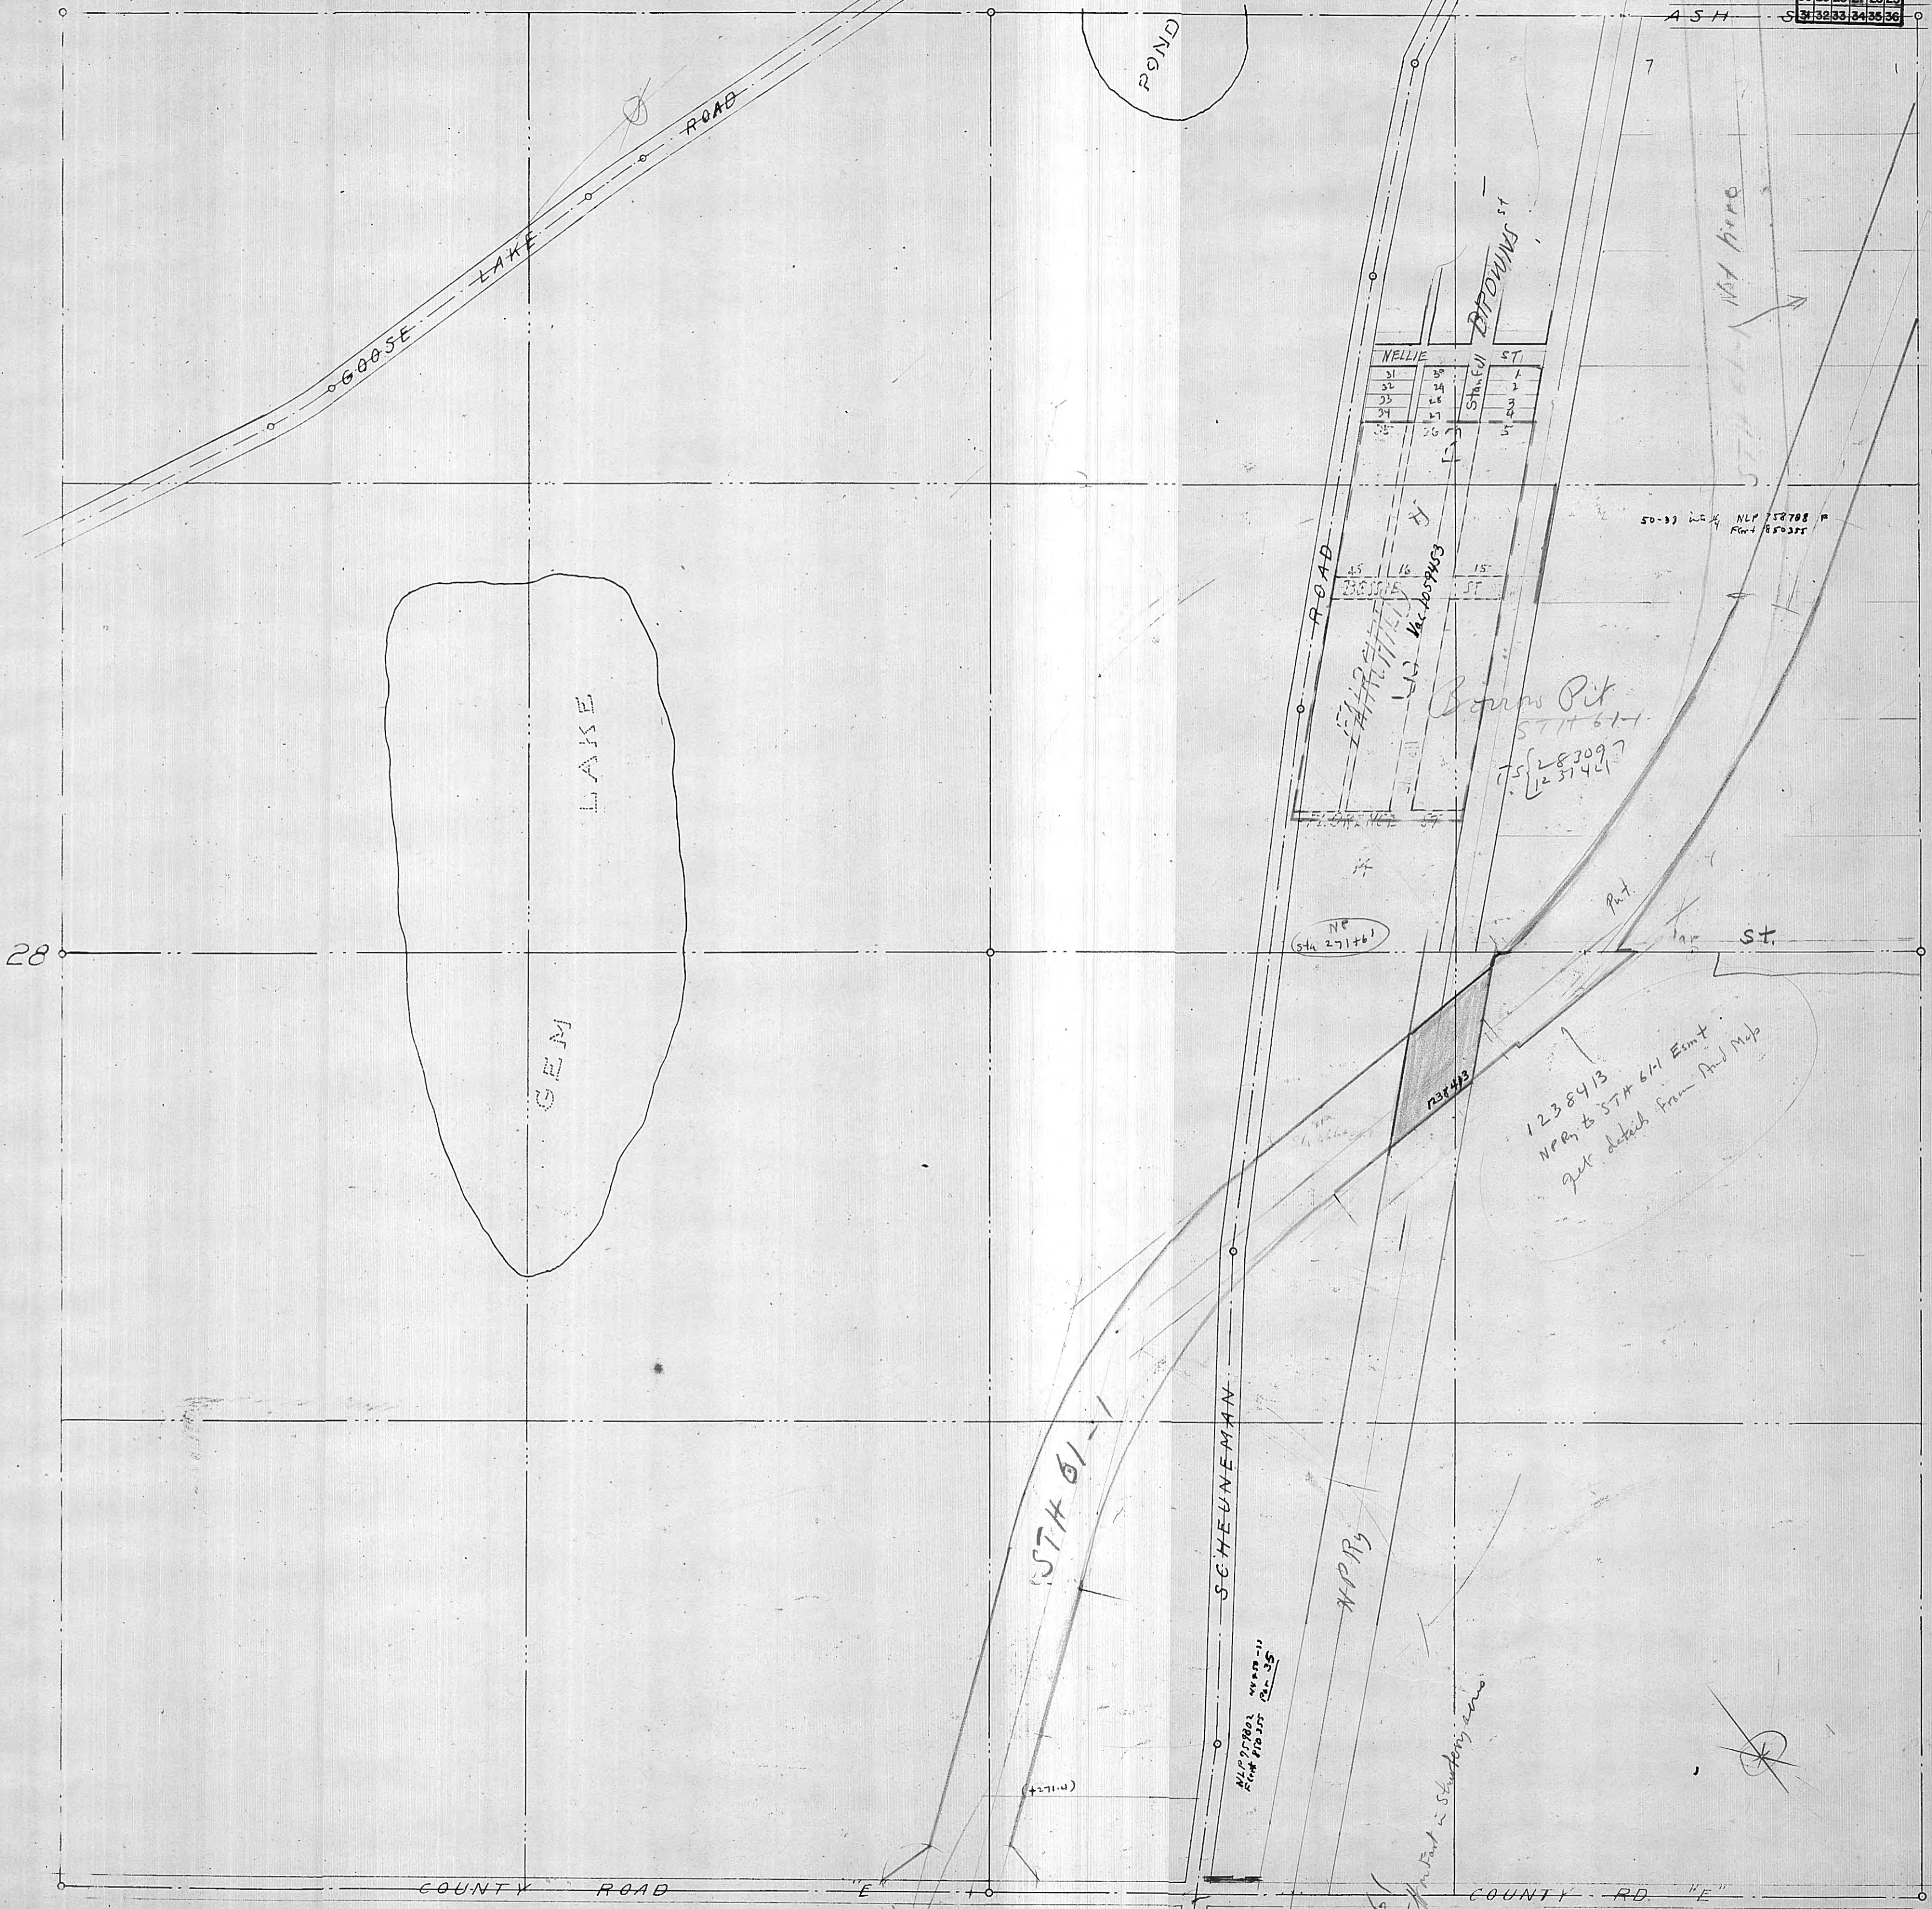

27-30-22

6	5	4	3	2	1
7	8	9	10	11	12
13	14	15	16	17	18
19	20	21	22	23	24
25	26	27	28	29	30
31	32	33	34	35	36

57461

50-32 NLP 75208 P
Rm+ R50355

Cannon Pit
57461
1238413
NPR 13
get details from Pond Map

1238413
NPR 13
get details from Pond Map

NP
Sta 27+61

NLP 27201
Rm+ R50355

57461
+16.15' at end in stationing zone