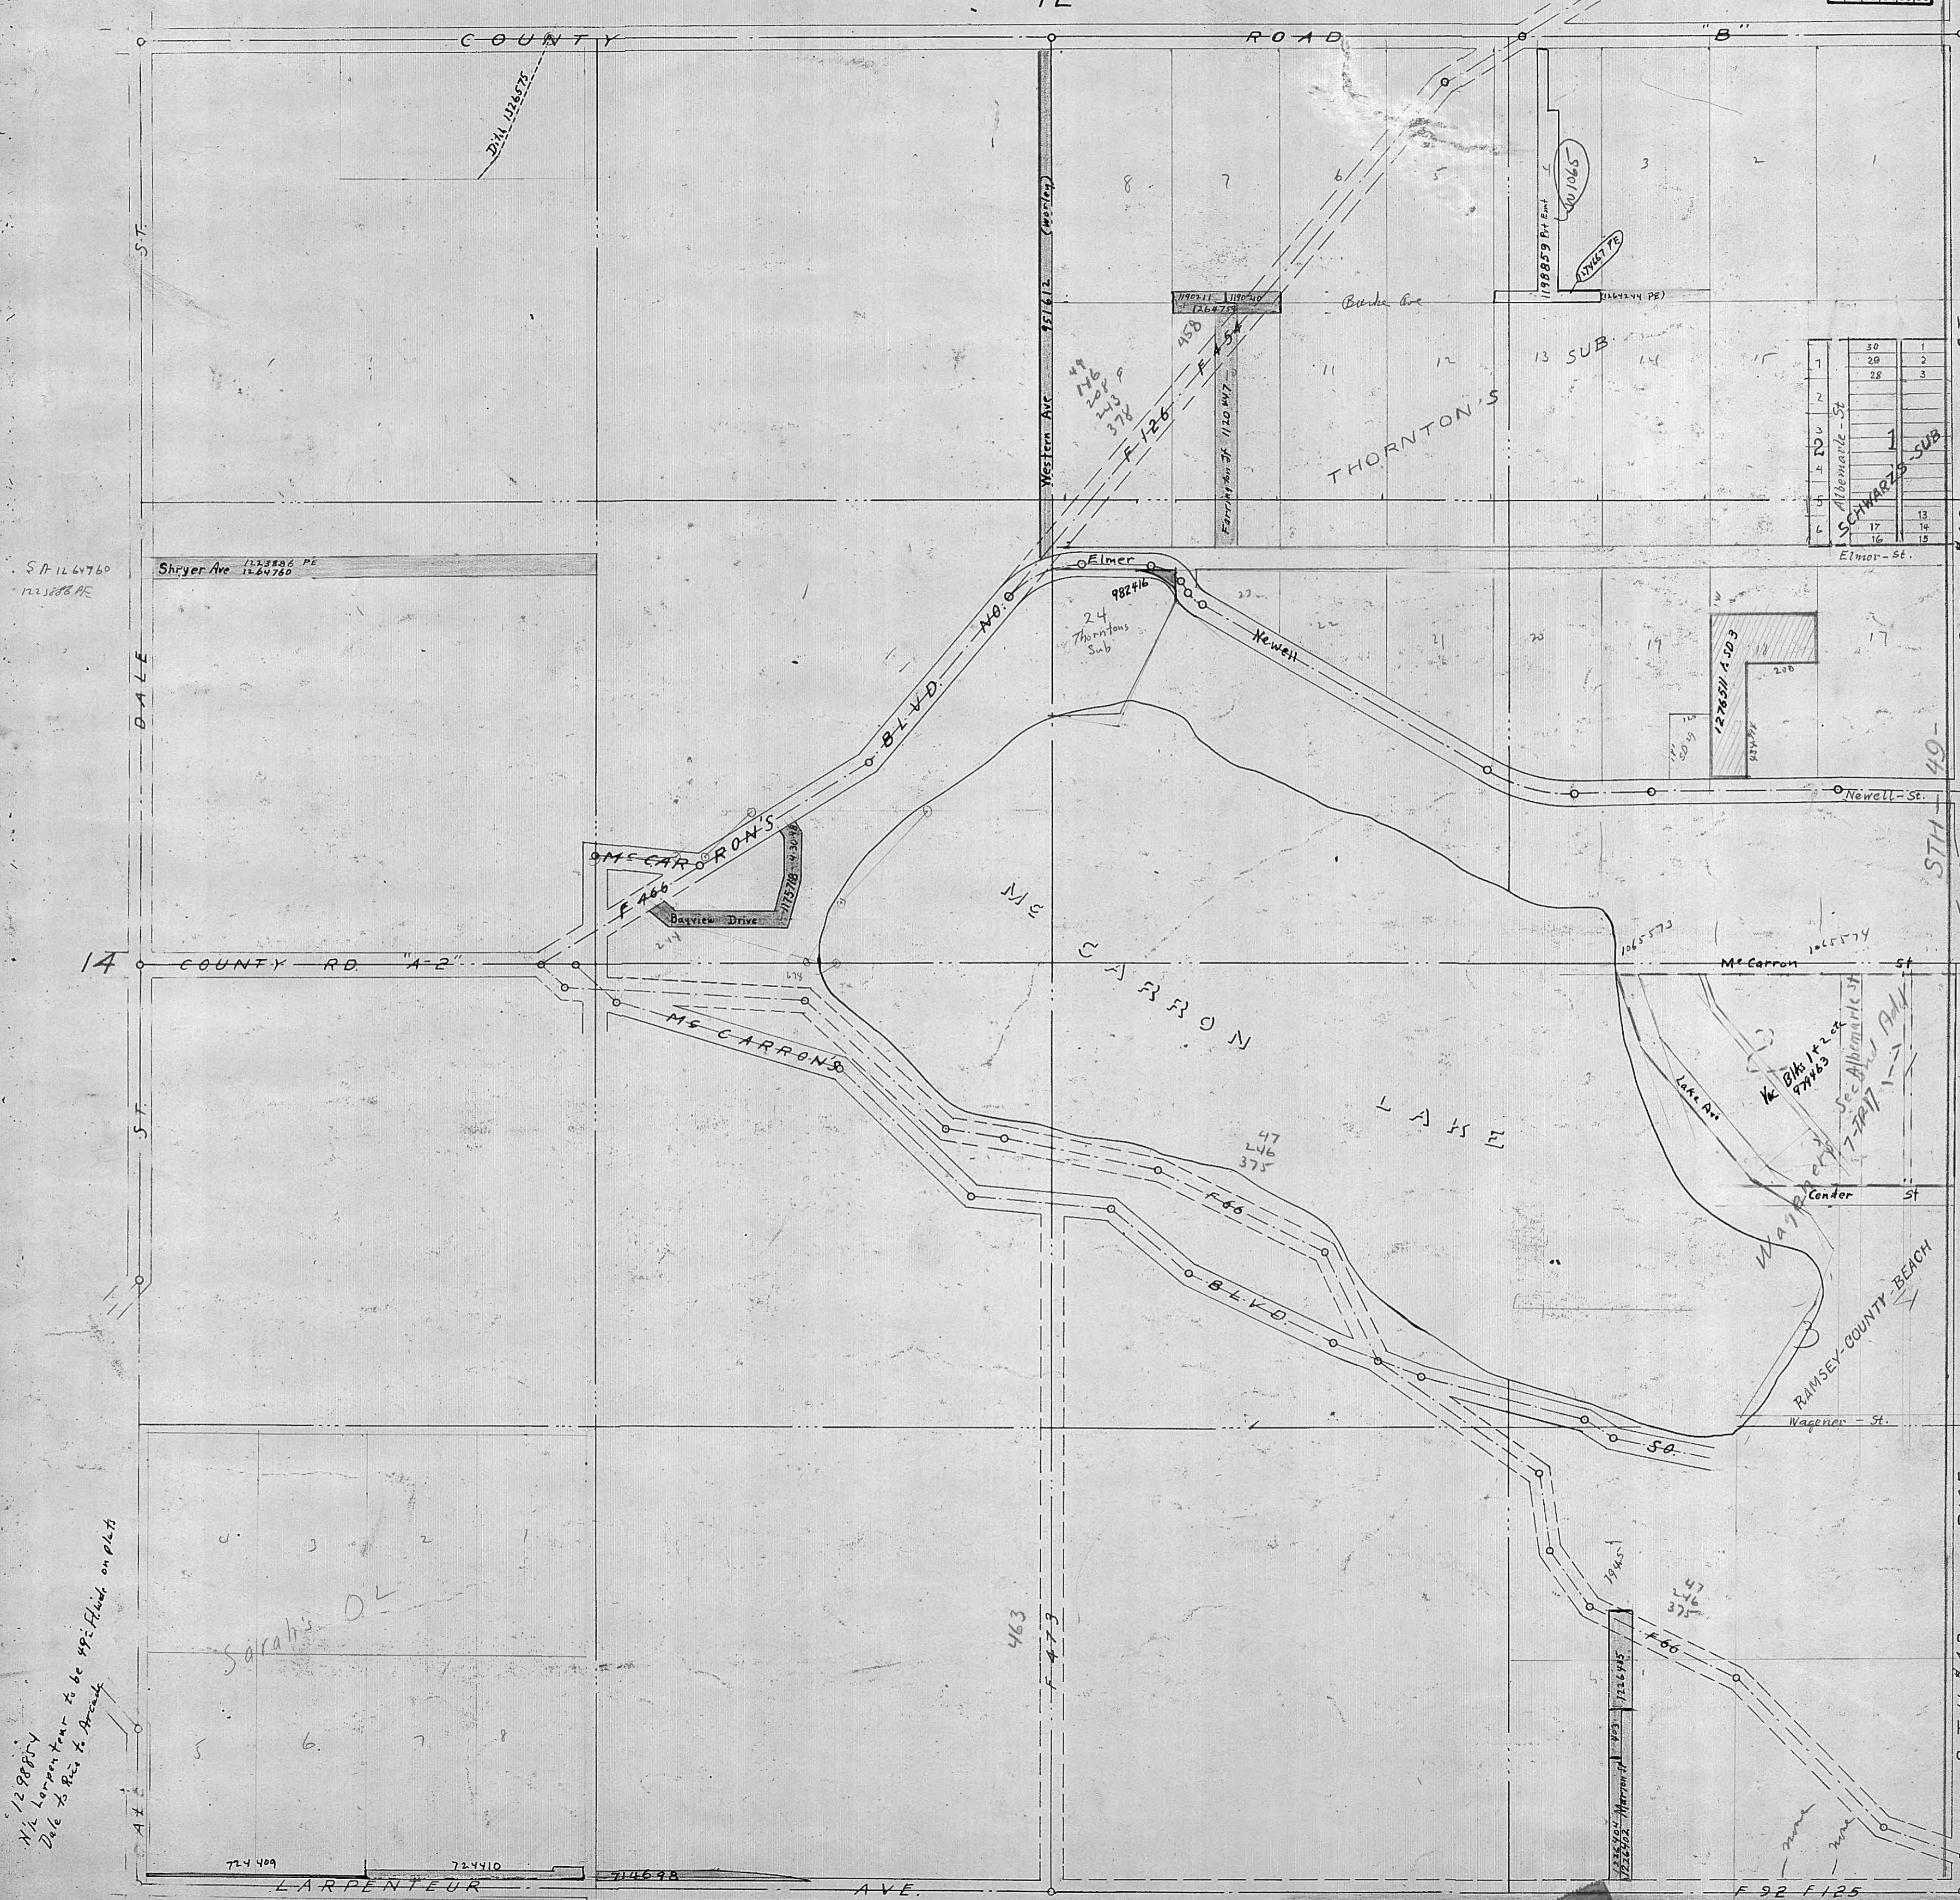

6	5	4	3	2	1
7	8	9	10	11	12
13	14	15	16	17	18
19	20	21	22	23	24
25	26	27	28	29	30
31	32	33	34	35	36

1	30	1
2	29	2
3	28	3
4		
5		
6		

SCHWARTZ SUB

1298874
 N/2 Larpenneur to be 49' wide Dale to Arcade
 Dale to Rice to Arcade

1287238, Part NWNW Sec 24

1293271 S10W3/4E4
 Lot 1 D-4411+ released

1298854
 Larpenneur to be 99' wide Dale to Arcade

427997 Plan 5/8 Rice to Farrington

W.P.A. O.P.
 No. 65-1-71-2668

1883 year