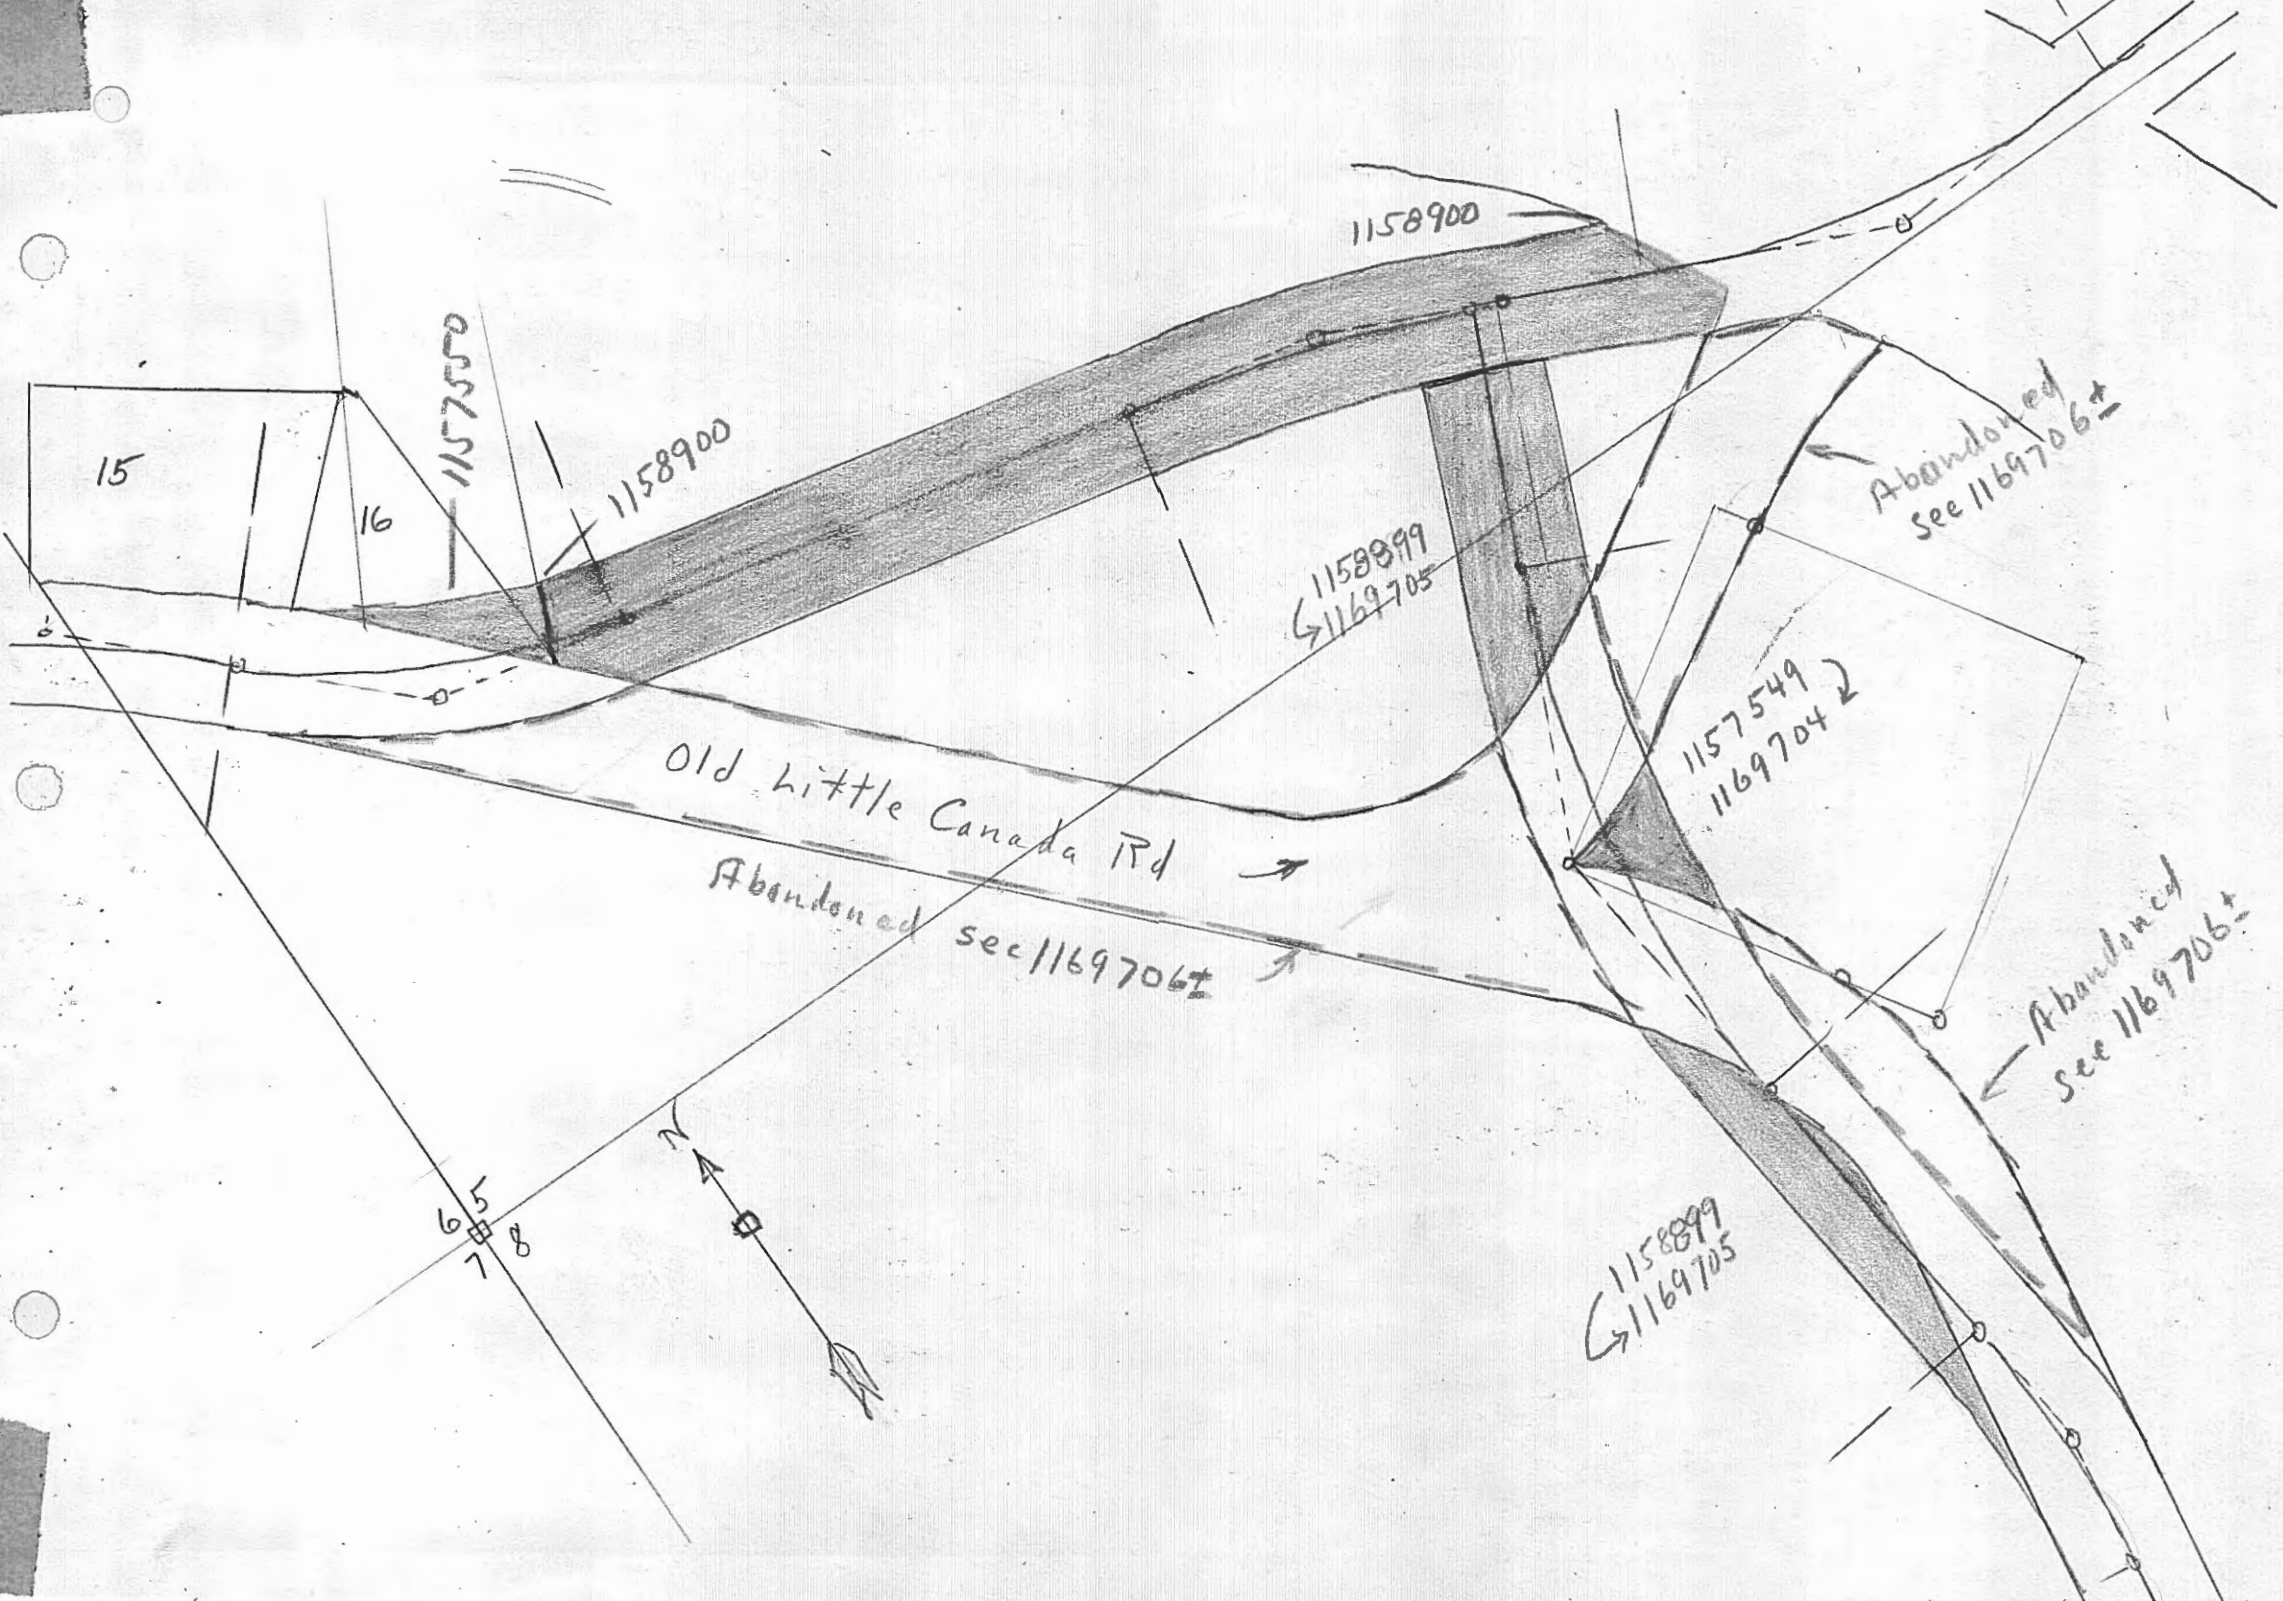

8-29-22

6	5	4	3	2	1
7	8	9	10	11	12
13	14	15	16	17	18
19	20	21	22	23	24
25	26	27	28	29	30
31	32	33	34	35	36

809226  
 Vac Mt of Georgina Lake Park  
 Mt of Edgerton 200 D00

all streets, lanes, alley paths  
 + abutts on all of lots 1, 2, 3, 4  
 163-202-163

Emile Village of Little Canada

15

16

1157550

1158900

1158900

1158899  
1169705

1157549  
1169704

Abandoned  
sec 1169706±

Old Little Canada Rd →

Abandoned sec 1169706± →

Abandoned  
sec 1169706±

1158899  
1169705

6  
5  
7  
8