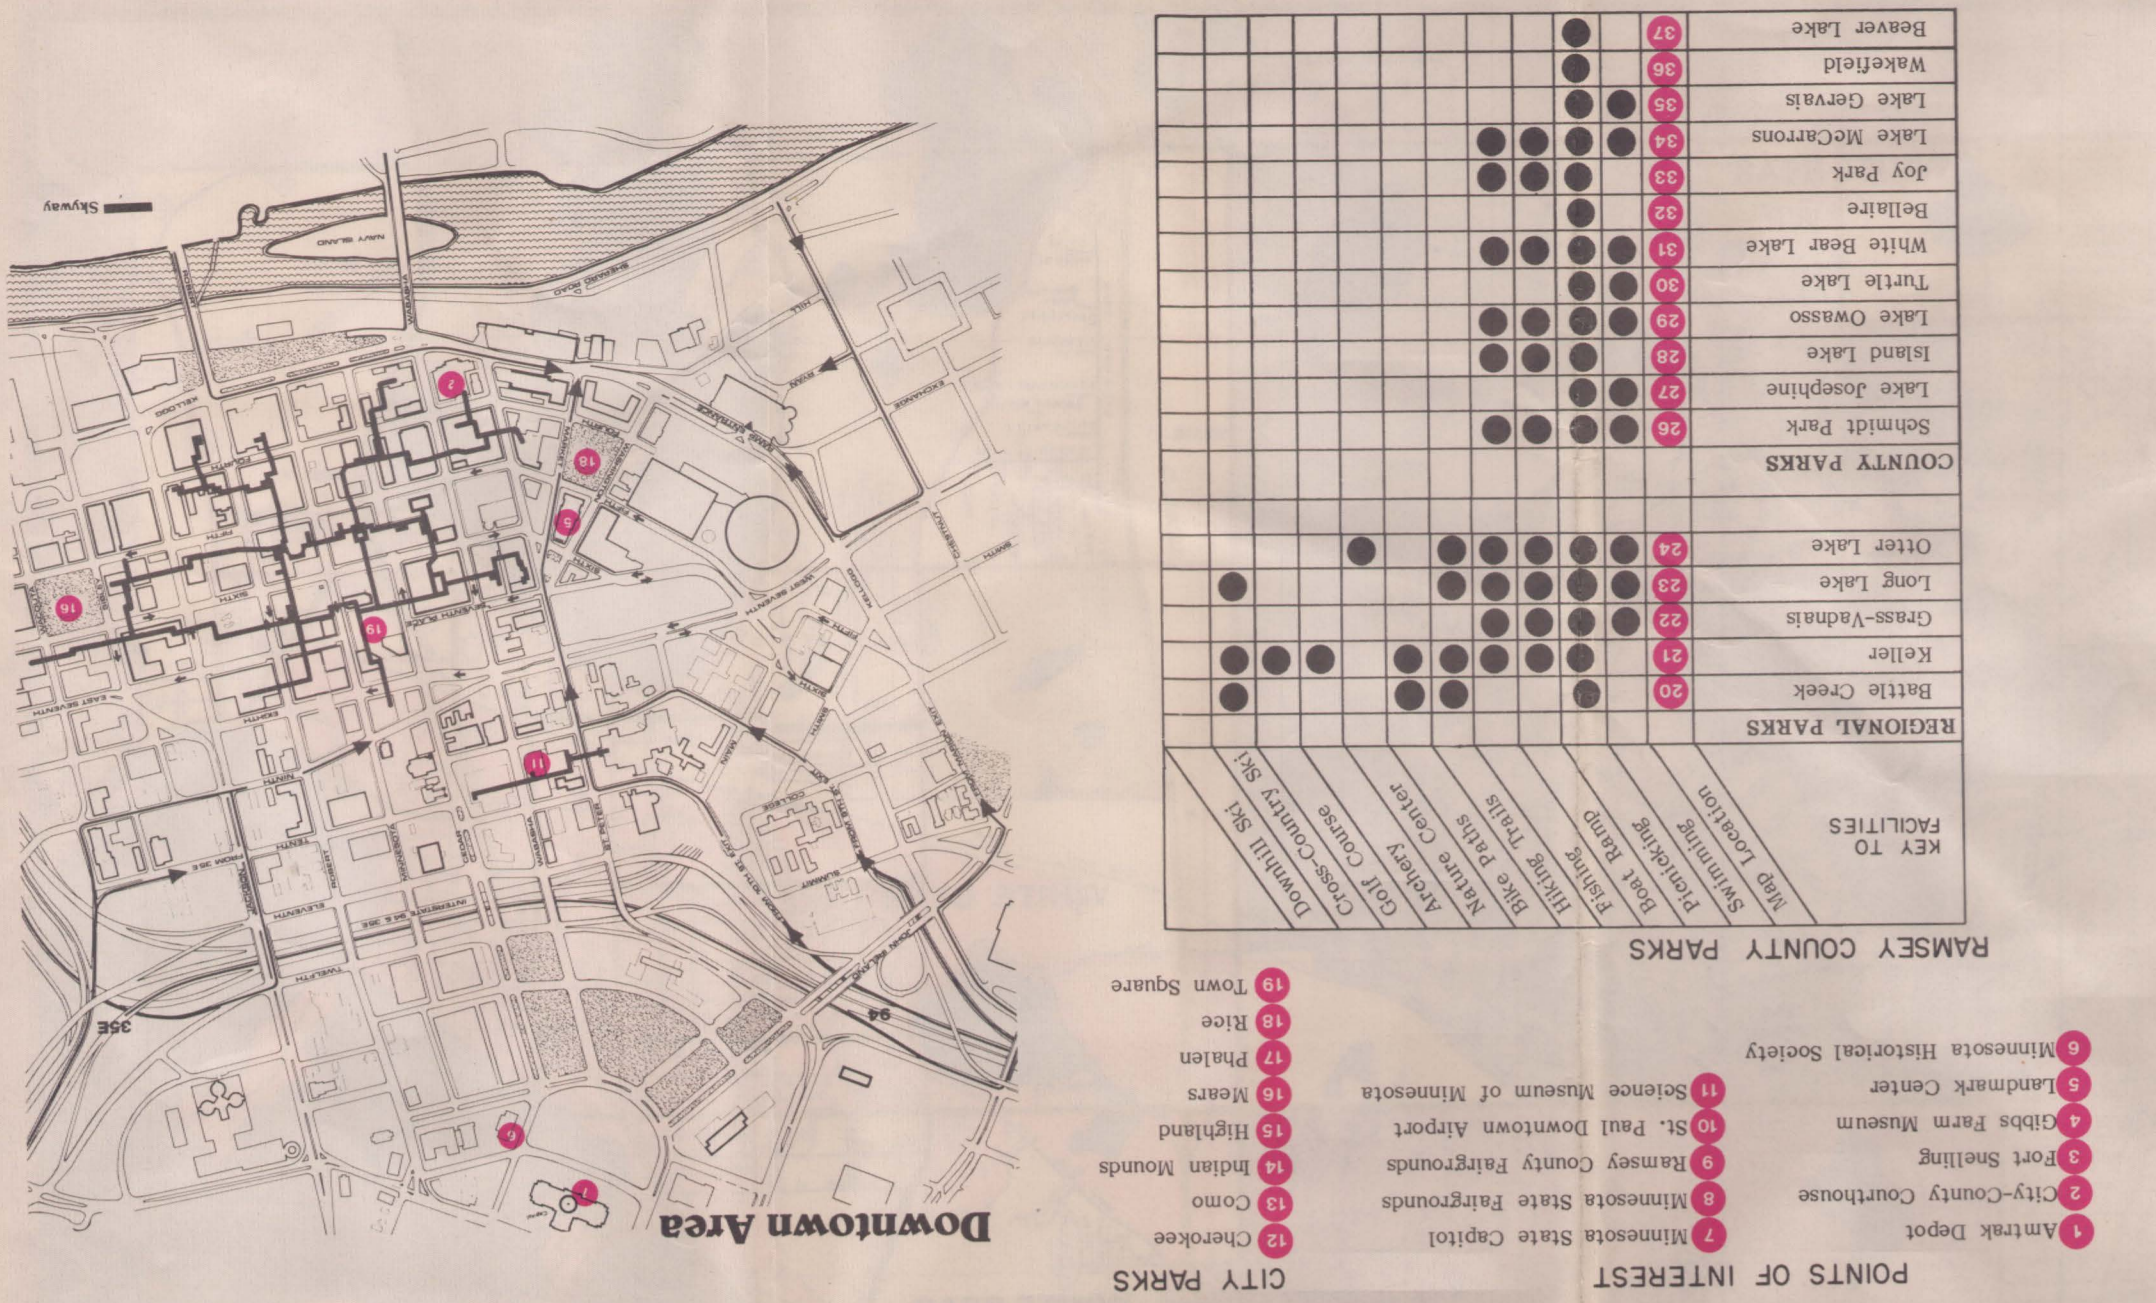

STREET GUIDE AND MAP

RAMSEY COUNTY STREET LISTING

Table listing streets in Ramsey County, categorized by area: CITY PARKS, POINTS OF INTEREST, RAMSEY COUNTY PARKS, REGIONAL PARKS, COUNTY PARKS, and DOWNTOWN AREA. Includes abbreviations of cities and street names.

Directory of Major County Offices, Ramsey County Facilities, Public Schools Located in Ramsey County, Municipalities, and Information About Ramsey County, Minnesota. Includes contact information for various departments and a list of municipalities.

This map is not for sale. Complimentary copies are available upon request. Ramsey County Public Works Department, Kenneth E. Wetzler, Director of County Engineer.