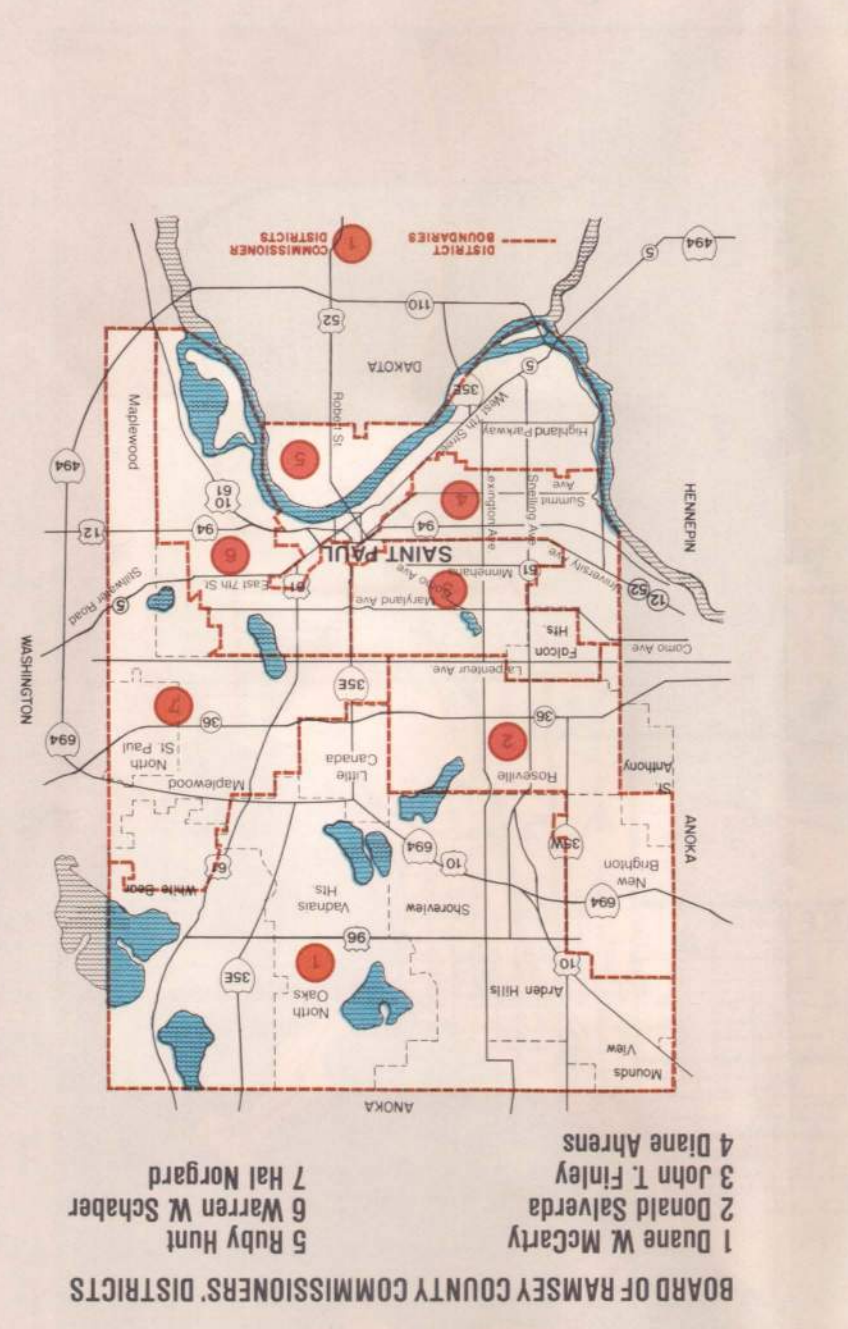

RAMSEY COUNTY STREET INDEX

Comprehensive street index for Ramsey County, listing street names and their corresponding grid coordinates.

Directory of major county offices, including the Board of Ramsey County Commissioners, Executive Director, and various department heads.

Table listing Ramsey County facilities, including public golf courses, libraries, and other community services.

Table listing regional and county parks, including names, locations, and key facilities like playgrounds and picnic areas.

Table listing municipalities in Ramsey County, including city and town names and their locations.

Table listing public schools located in Ramsey County, including school names, districts, and addresses.