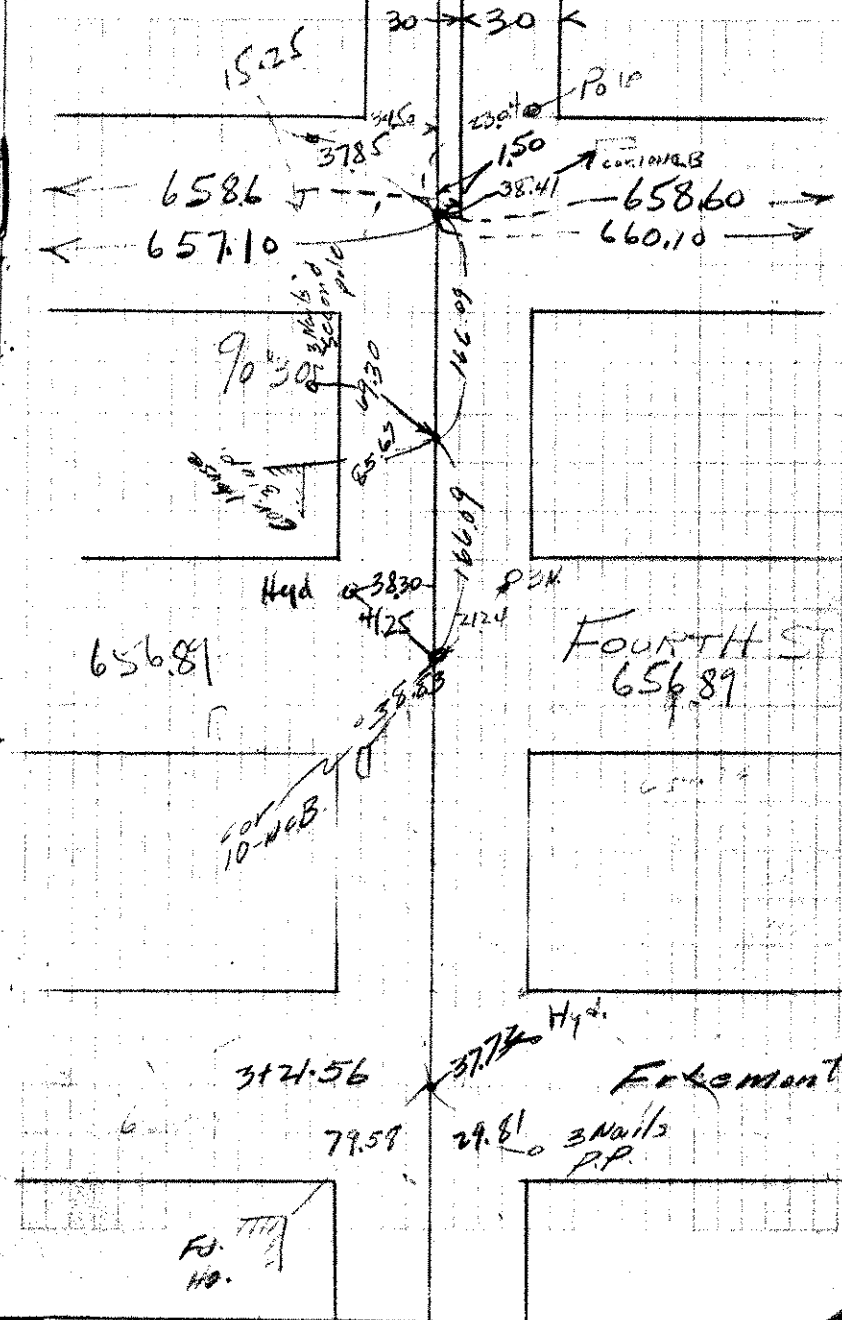

FLANDRAU S.T.
 CONVEY TO MINNEAPOLIS
 11-5-46
 L.S.F.

Note Bacon's Add. (N. of 5th) puts E of
 Flandrau 1/2 way between W.B. + Kenwood
 Orig. Plat. of Lees Suburban (South
 of 5th St) puts E 1.5' West
 (2 way point.)

1-6-29
 3-13-17

FB 1382