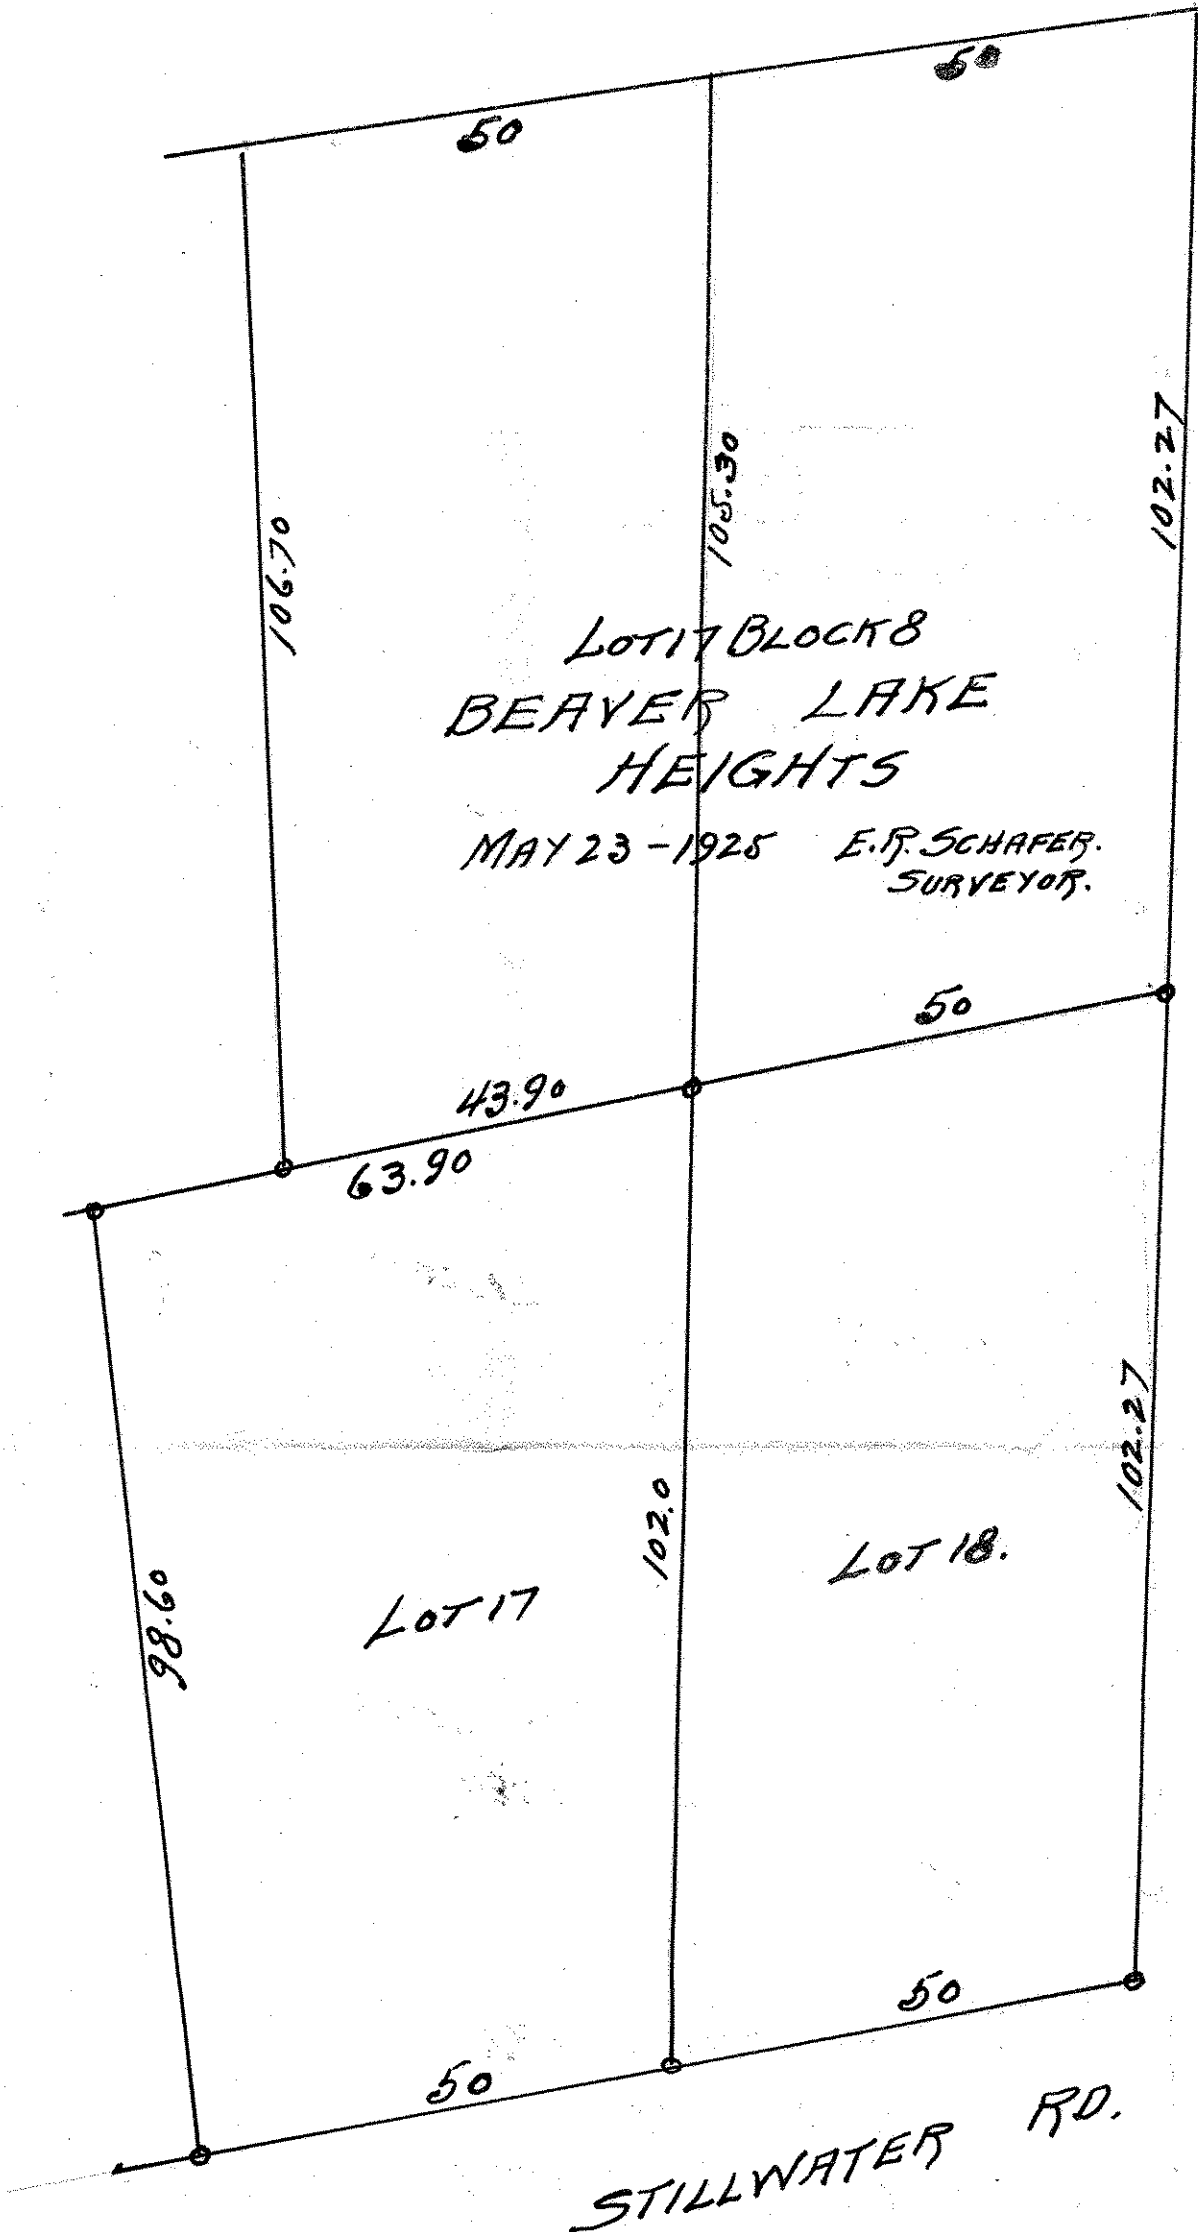

WABASSO ST

LOT 17 BLOCK 8
BEAVER LAKE
HEIGHTS

MAY 23 - 1928 E.P. SCHAFER.
SURVEYOR.

LOT 17

LOT 18.

1700 QUIS ST

STILLWATER RD.