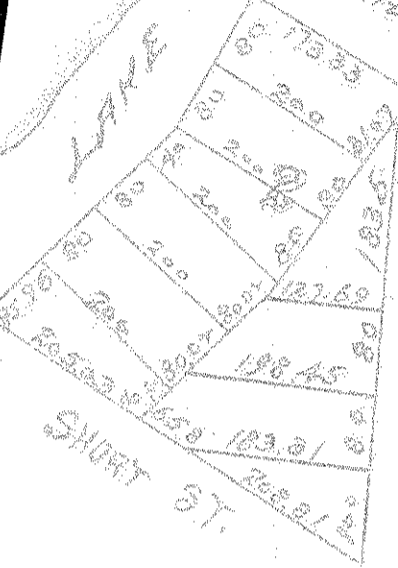

BALD EAGLE LAKE

LAKE

BALD

EAGLE

AVE

HVE

BUFFALO

SCALE 20' per inch

LAKE

ALLEY

ALLEY

10 FT VACATED

10 FT VACATED

10 FT VACATED

BUFFALO ST

10 FT VACATED