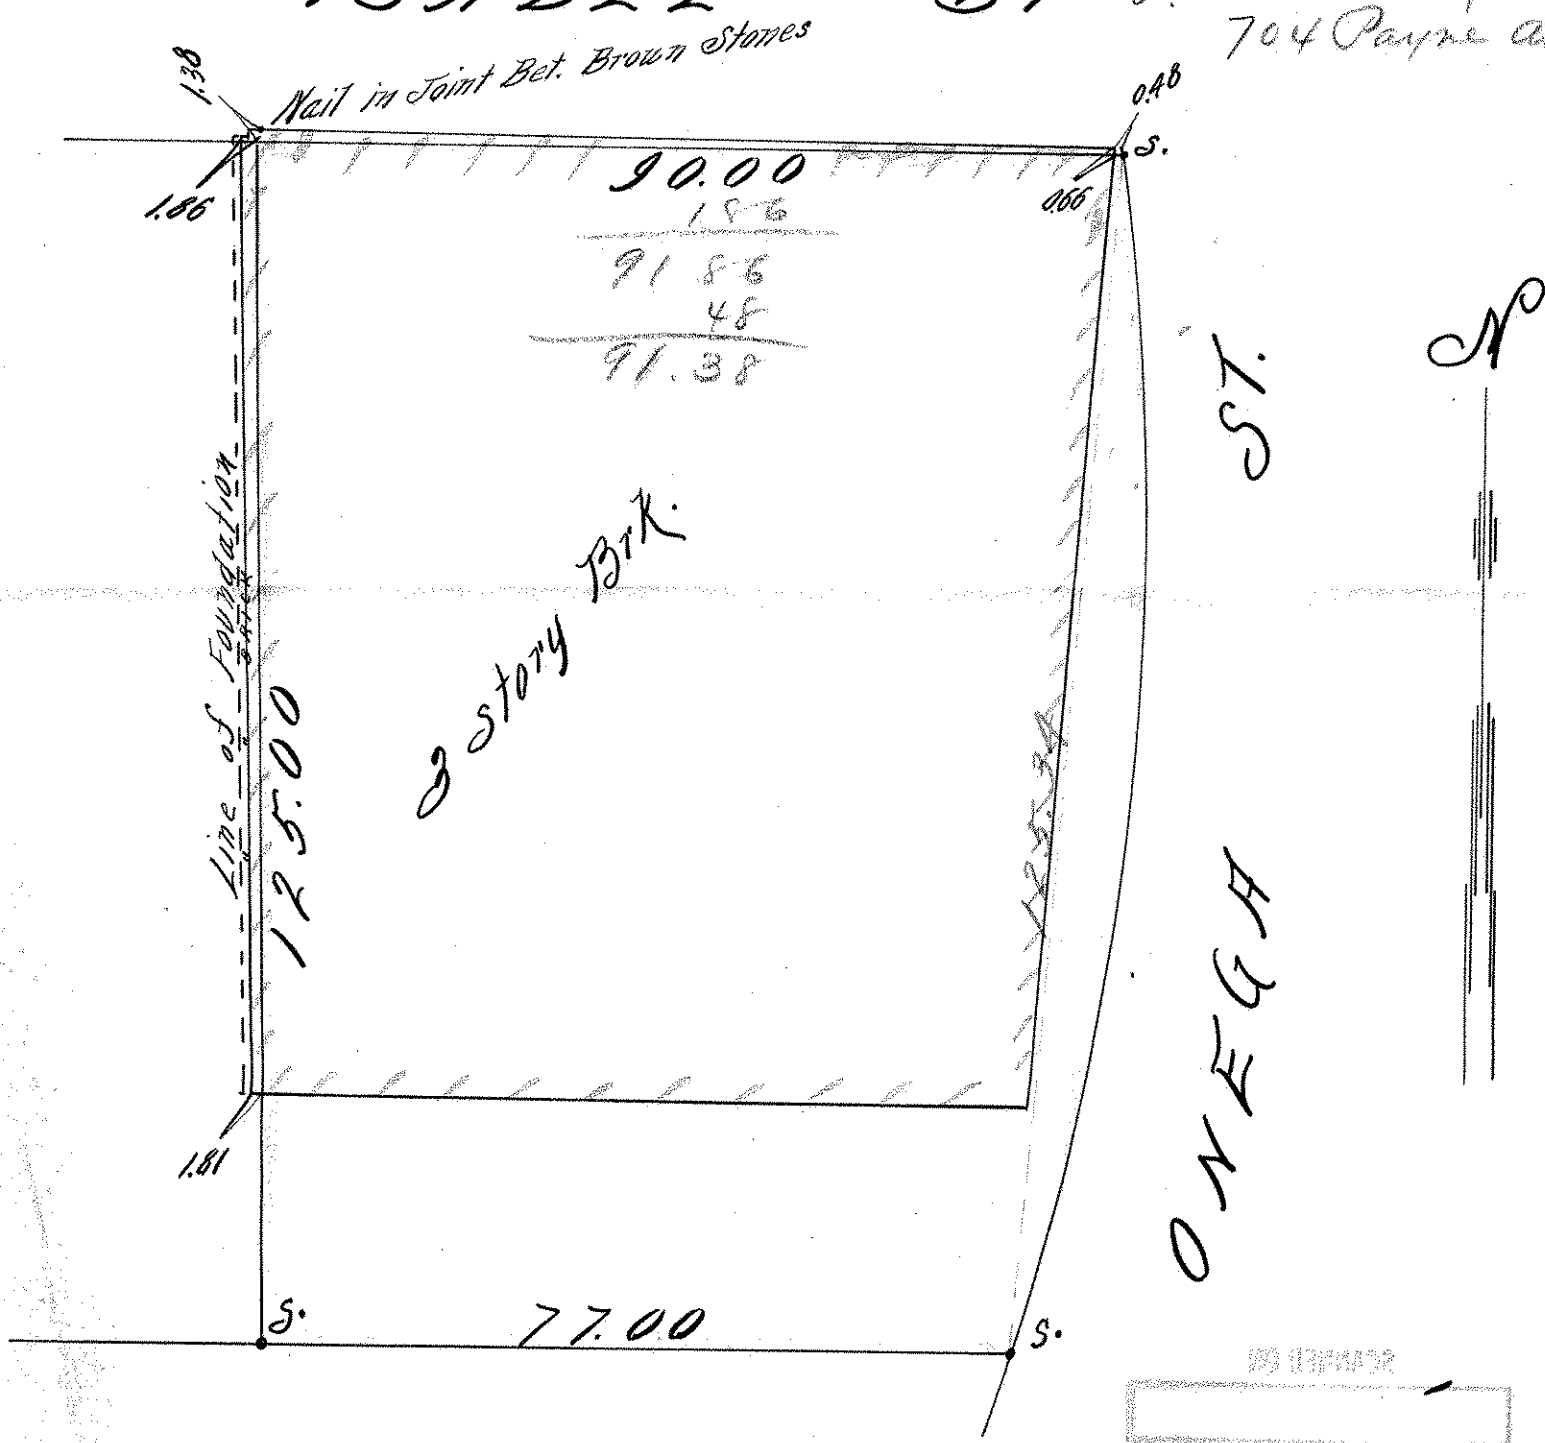

LOT 9 BLK. 54 WEST ST. PAUL PROPER  
 SUR. MAY 20<sup>th</sup> 1903

ISABEL ST  
 AN. Drewry  
 704 Payne av.

90.00  
 1.86  
 ---  
 91.86  
 48  
 ---  
 91.38

189 1137827