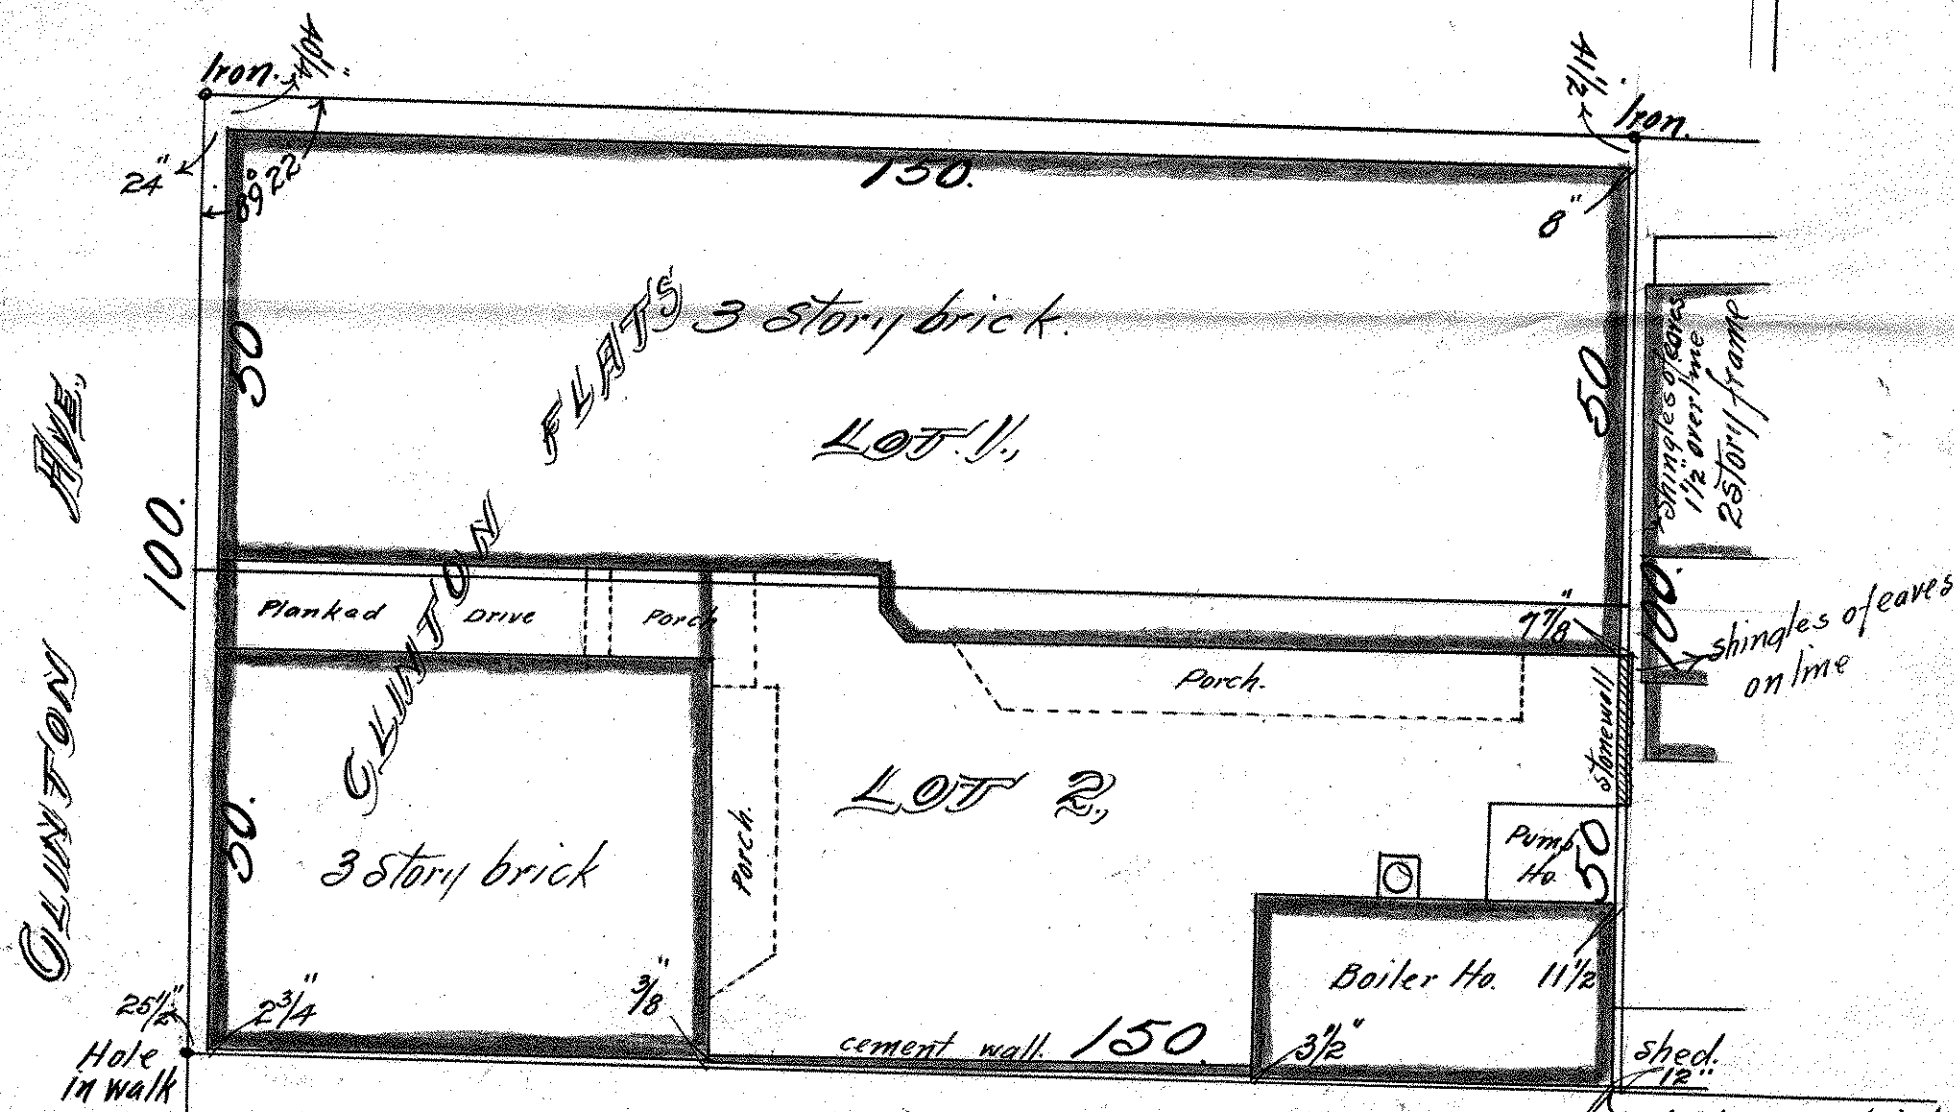

LOTS 1 & 2 BLOCK 67.
 WEST ST PAUL PROPER.

JOHN B. IRVINE, SURVEYOR.

408 GLOBE BLDG.

ST. PAUL, MINN.

JUNE 11-1914.

CONGRESS ST.

I hereby certify to having surveyed lots 1 & 2 Block 67 West St Paul Proper and located the buildings thereon as shown by this plat and the same is correct.

June 11-1914.

John B. Irvine Surveyor.