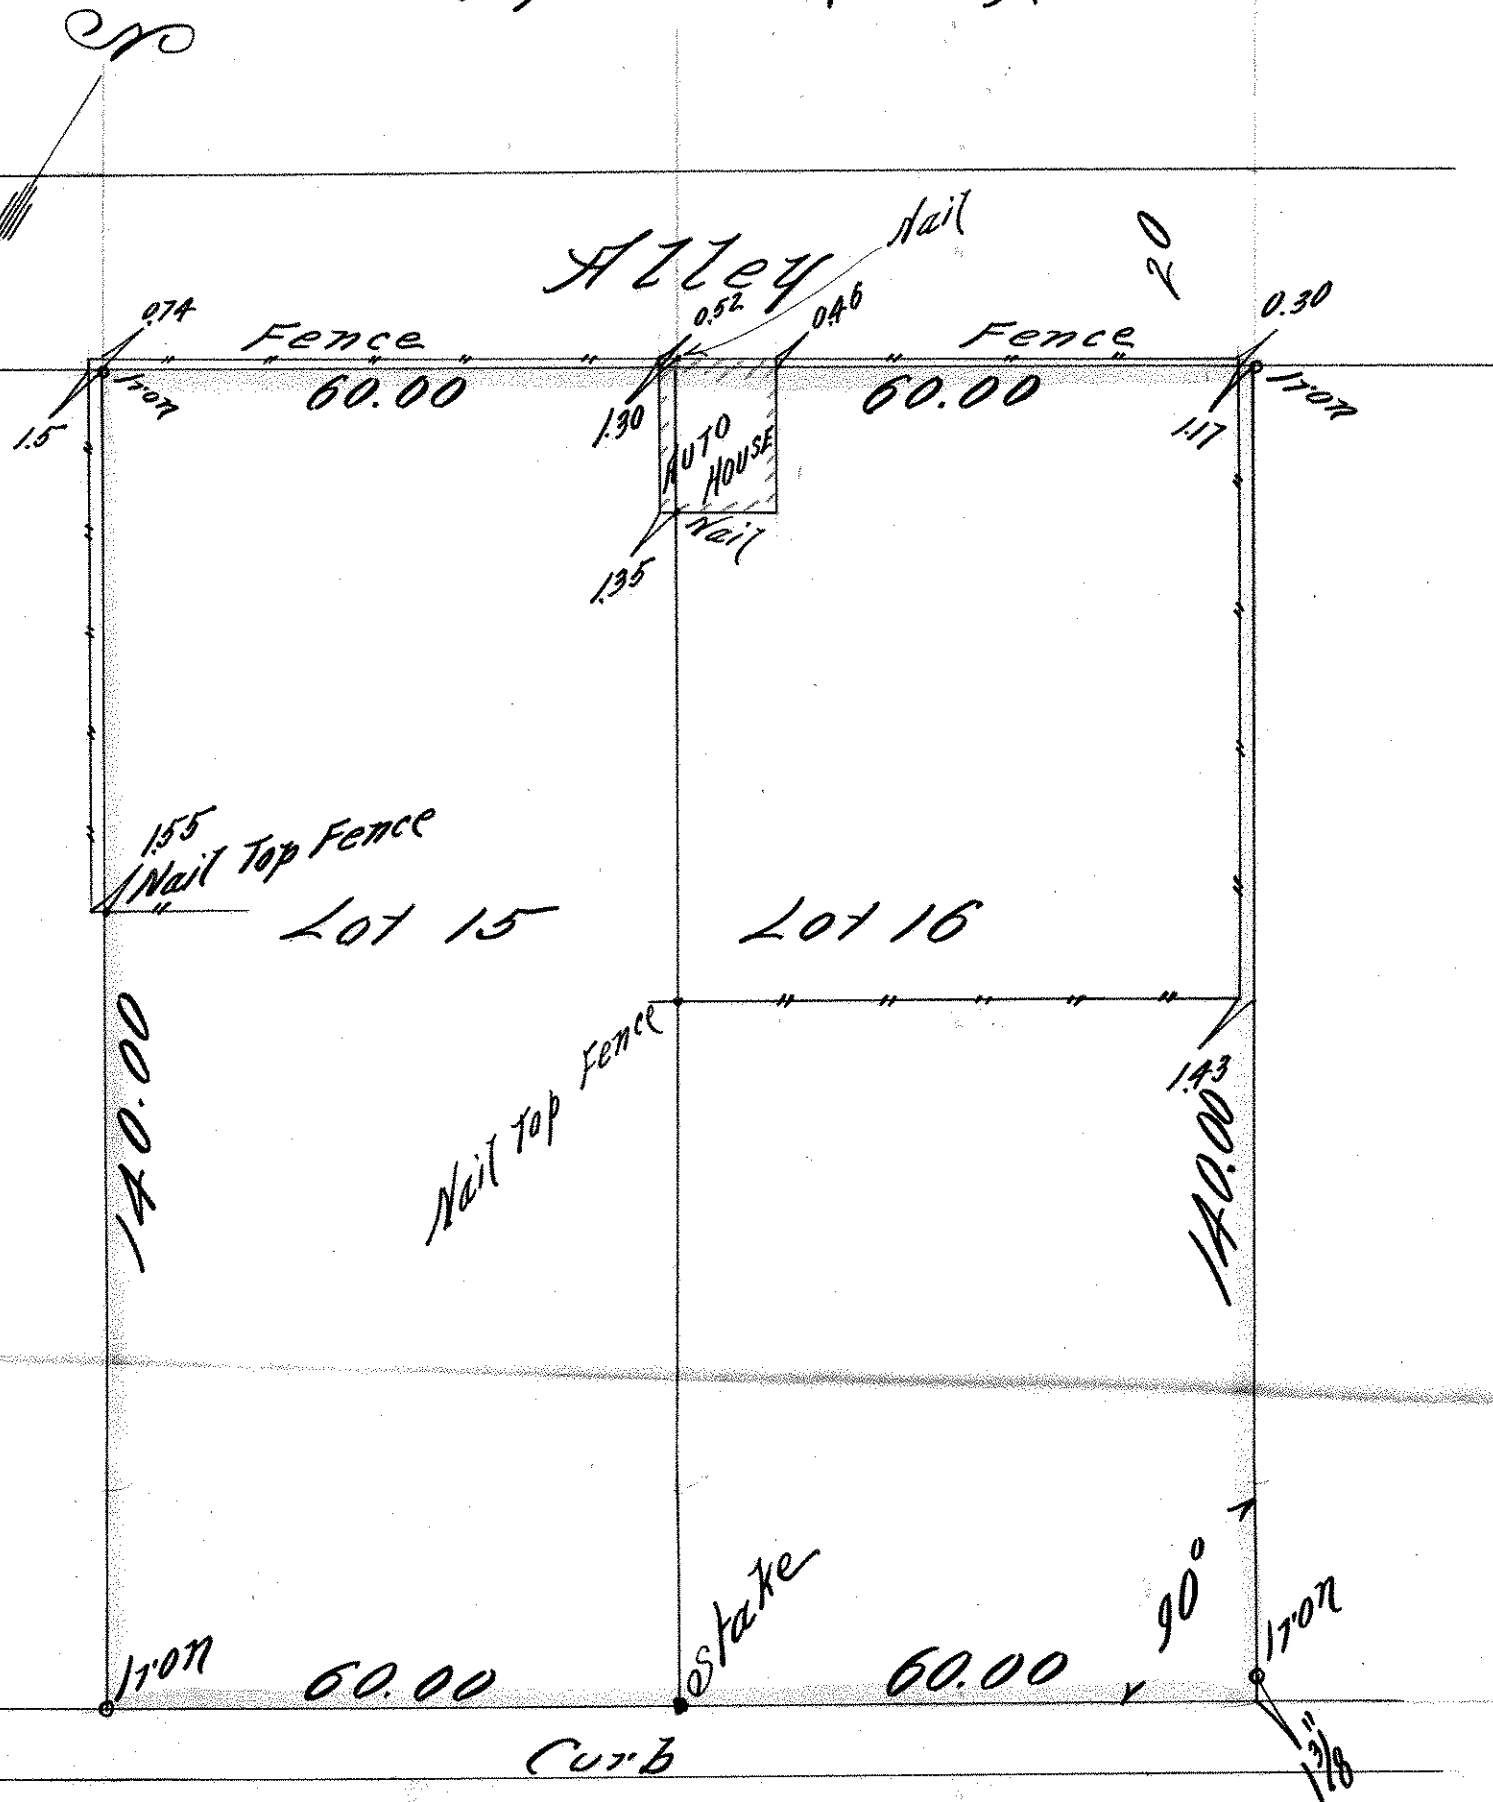

LOTS 15 & 16 WEST CROCUS HILL

20 FT = 1 IN

SUR. May 7th '03 R.C. Night

AA

CROCUS PLACE