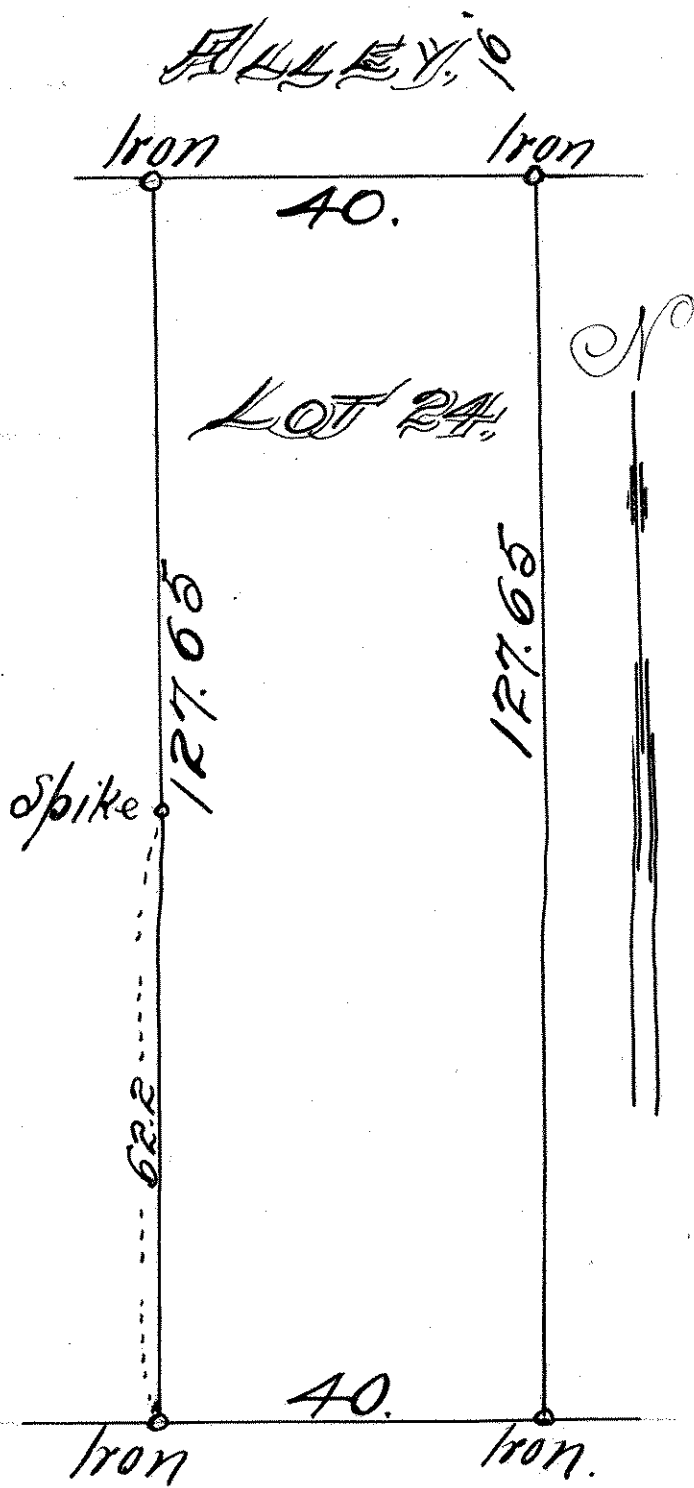

LOT 24 BLOCK 1.

WALTON'S SUNNY
SLOPE.

JOHN B. IRVINE, SURVEYOR.

ST. PAUL, MINN.

OCT. 26. - 1916.

Scale. 20ft. per inch.

SARGENT FIVE.